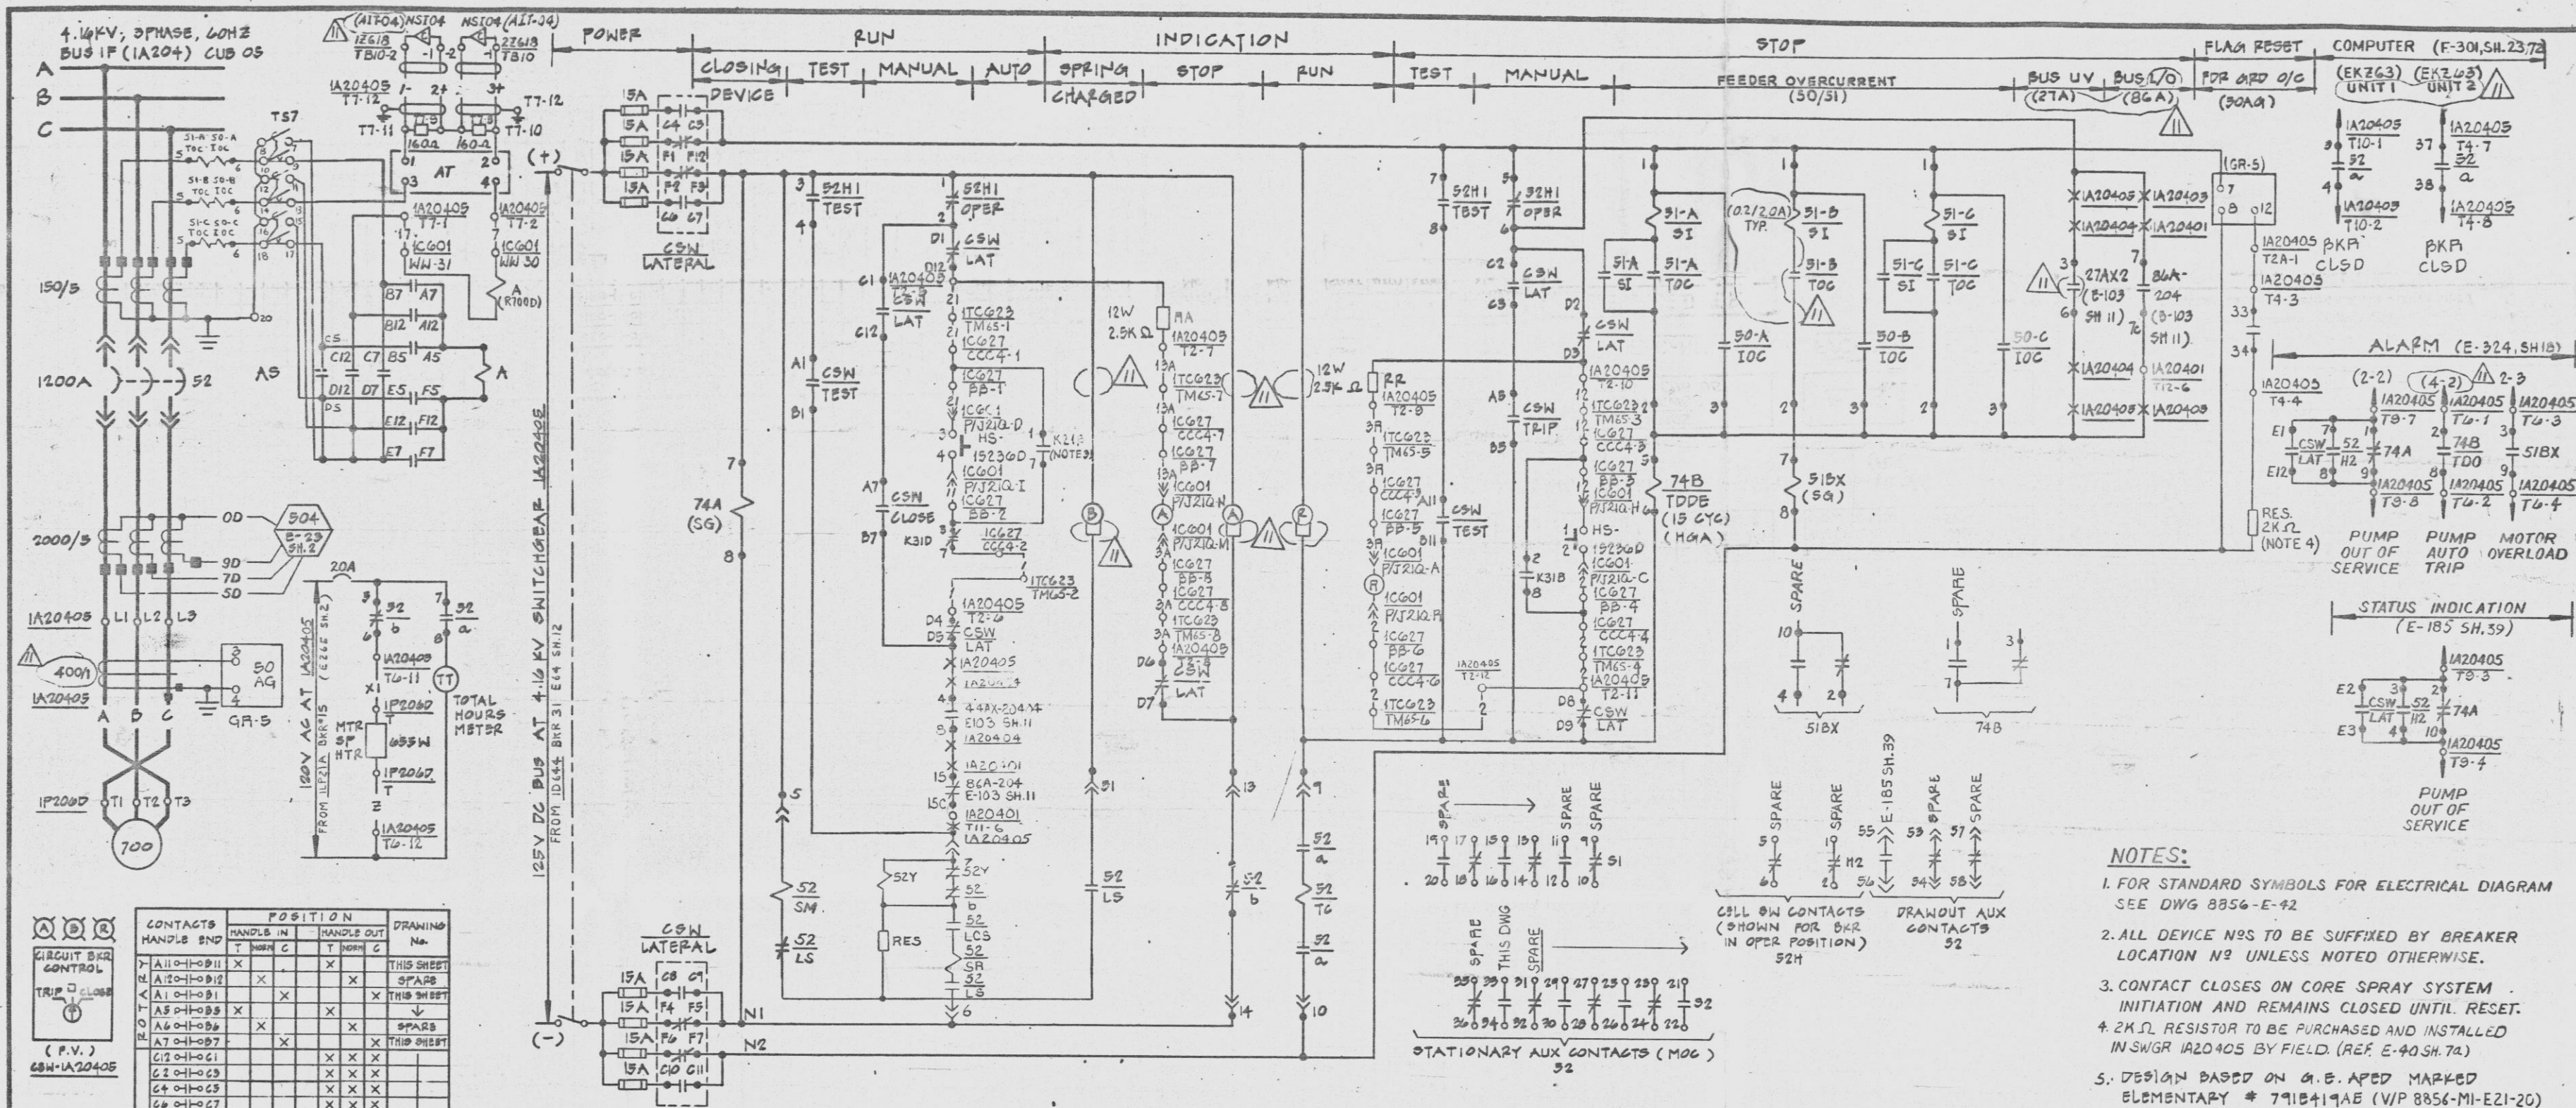

This drawing and the design it covers are the property of BECHTEL. They are hereby loaned and on the borrower's express agreement that they will not be reproduced, copied, loaned, exhibited, nor used except in the limited way and under the conditions permitted by the lender to the borrower.