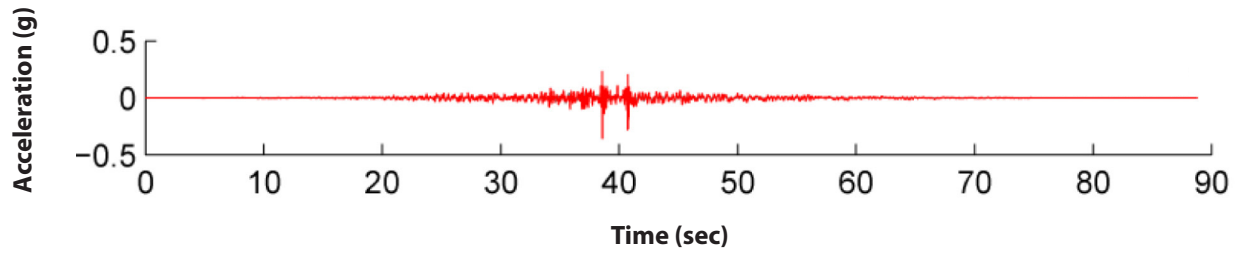

Duke ILA031-W Time History - Acceleration, Velocity, and Displacement Time Histories

EXPLANATION	
	Matched record
	Seed record

WLS SUP 3.7-6

WILLIAM STATES LEE III
NUCLEAR STATION UNITS 1 & 2

Time History Representing
NI FIRS (W)