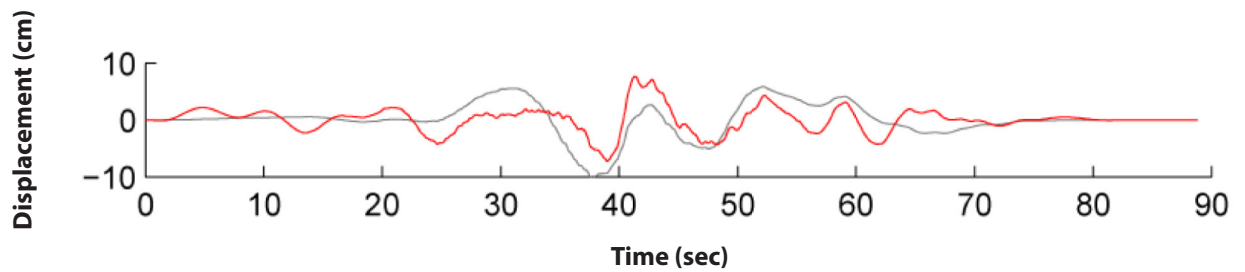

Duke ILA031-W Time History - Acceleration, Velocity, and Displacement Time Histories

EXPLANATION	
	Matched record
	Seed record

WLS SUP 3.7-6

WILLIAM STATES LEE III
NUCLEAR STATION UNITS 1 & 2

Time History Representing
NI FIRS (W)