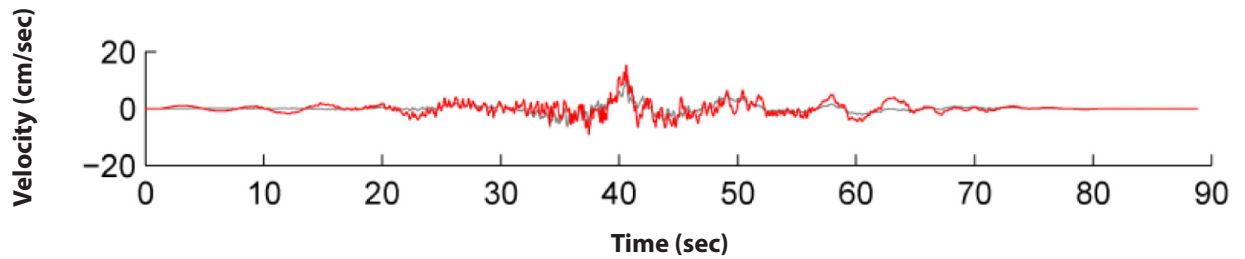

Duke ILA031-W Time History - Acceleration, Velocity, and Displacement Time Histories

EXPLANATION	
	Matched record
	Seed record

WLS SUP 3.7-6

WILLIAM STATES LEE III
NUCLEAR STATION UNITS 1 & 2

Time History Representing
NI FIRS (W)