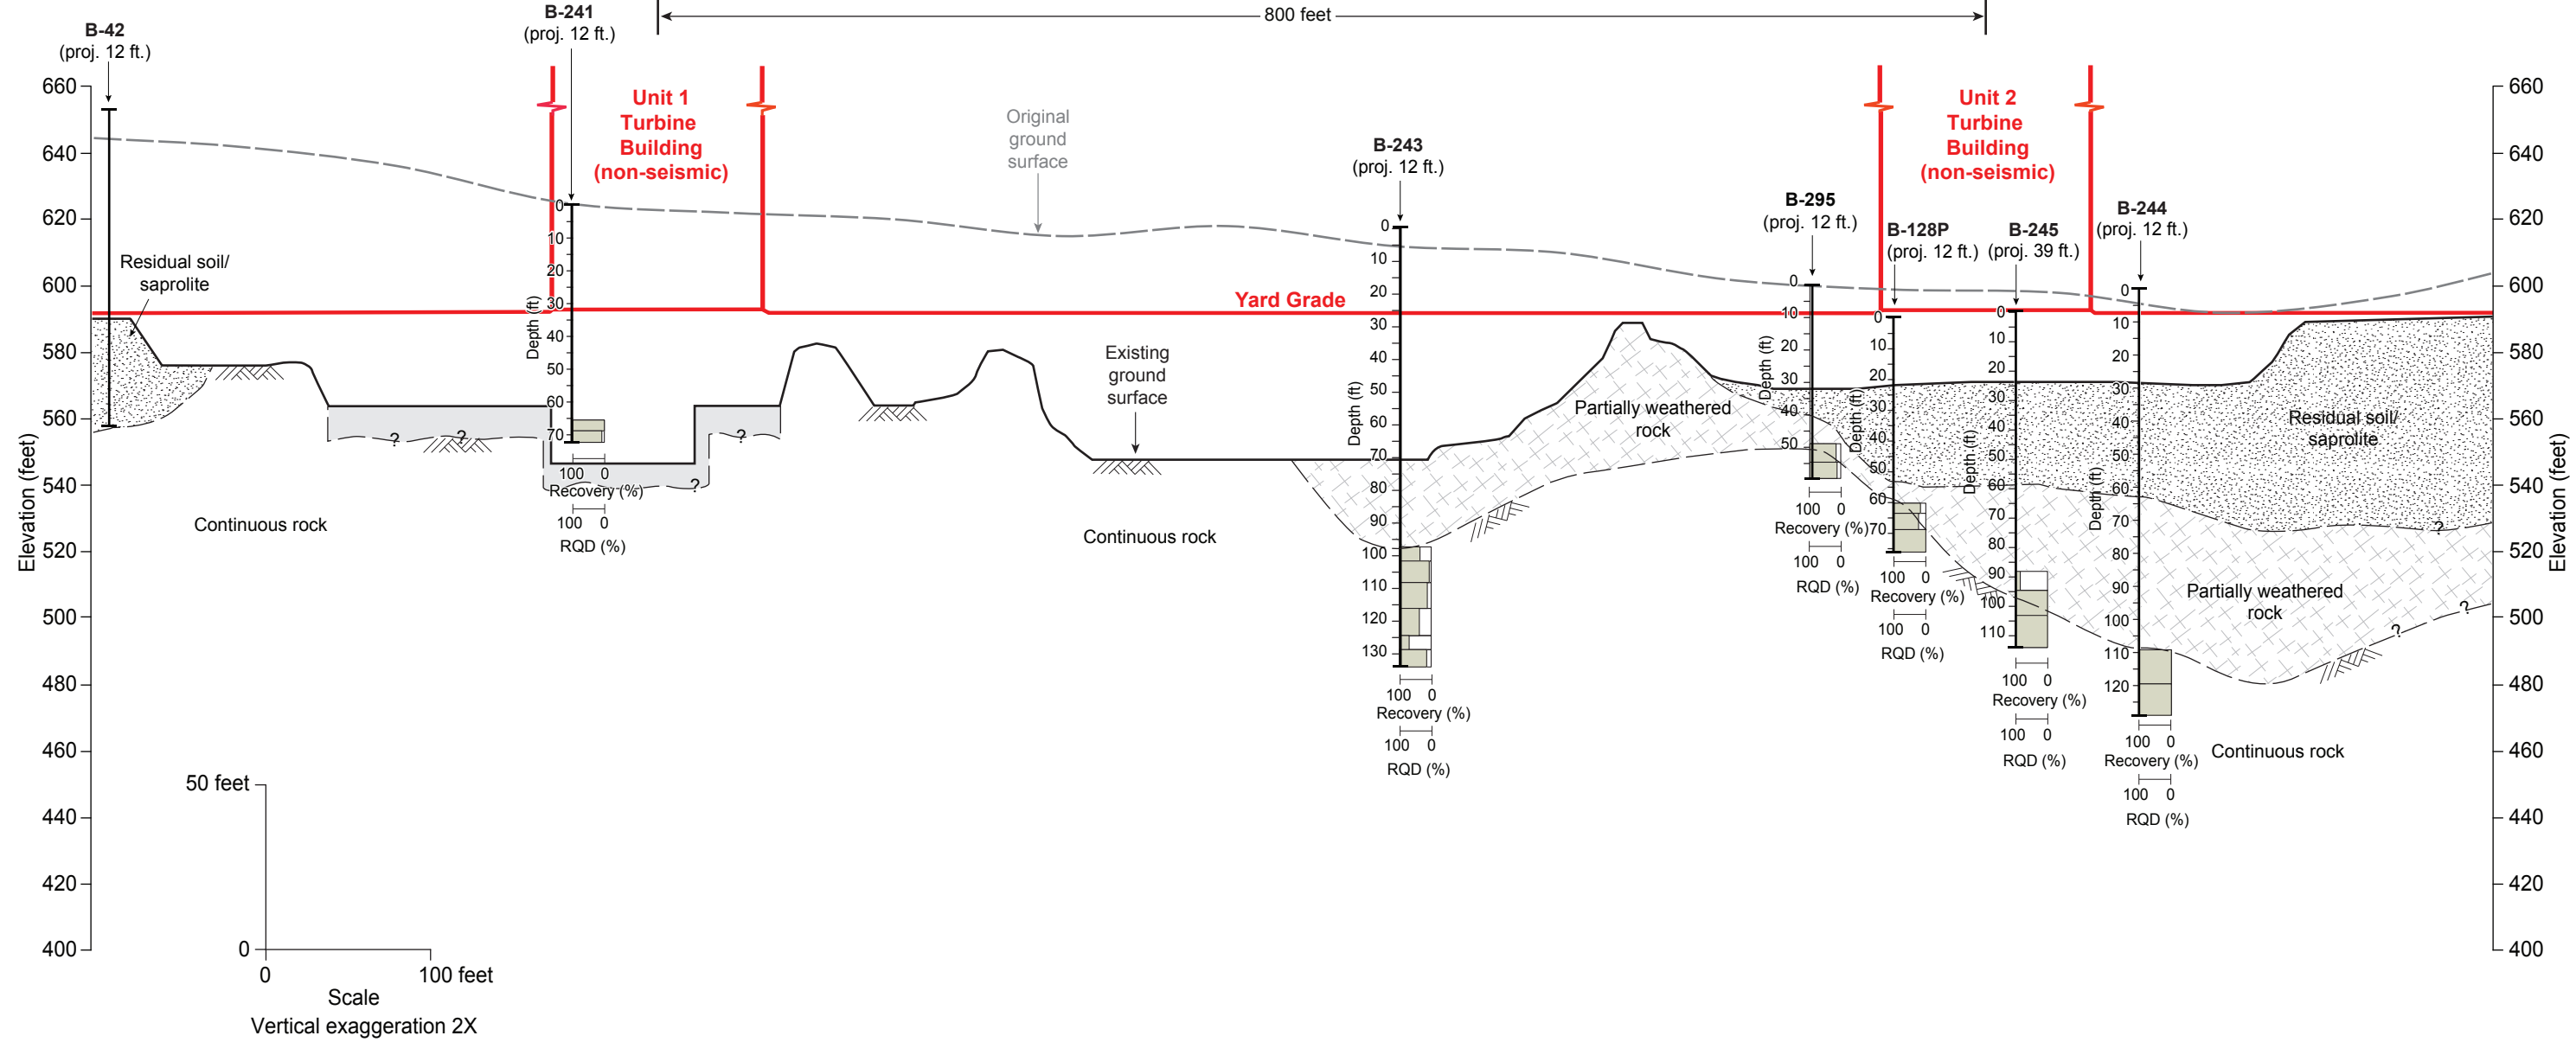

078°

Intersection of EE - EE'

Intersection of F - F'

Intersection of FF - FF'

CC West

CC' East

WILLIAM STATES LEE III
NUCLEAR STATION UNITS 1 & 2

Geologic Cross Section CC-CC'

FIGURE 2.5.4-235 Rev 7

WLS COL 2.5-1
WLS COL 2.5-5