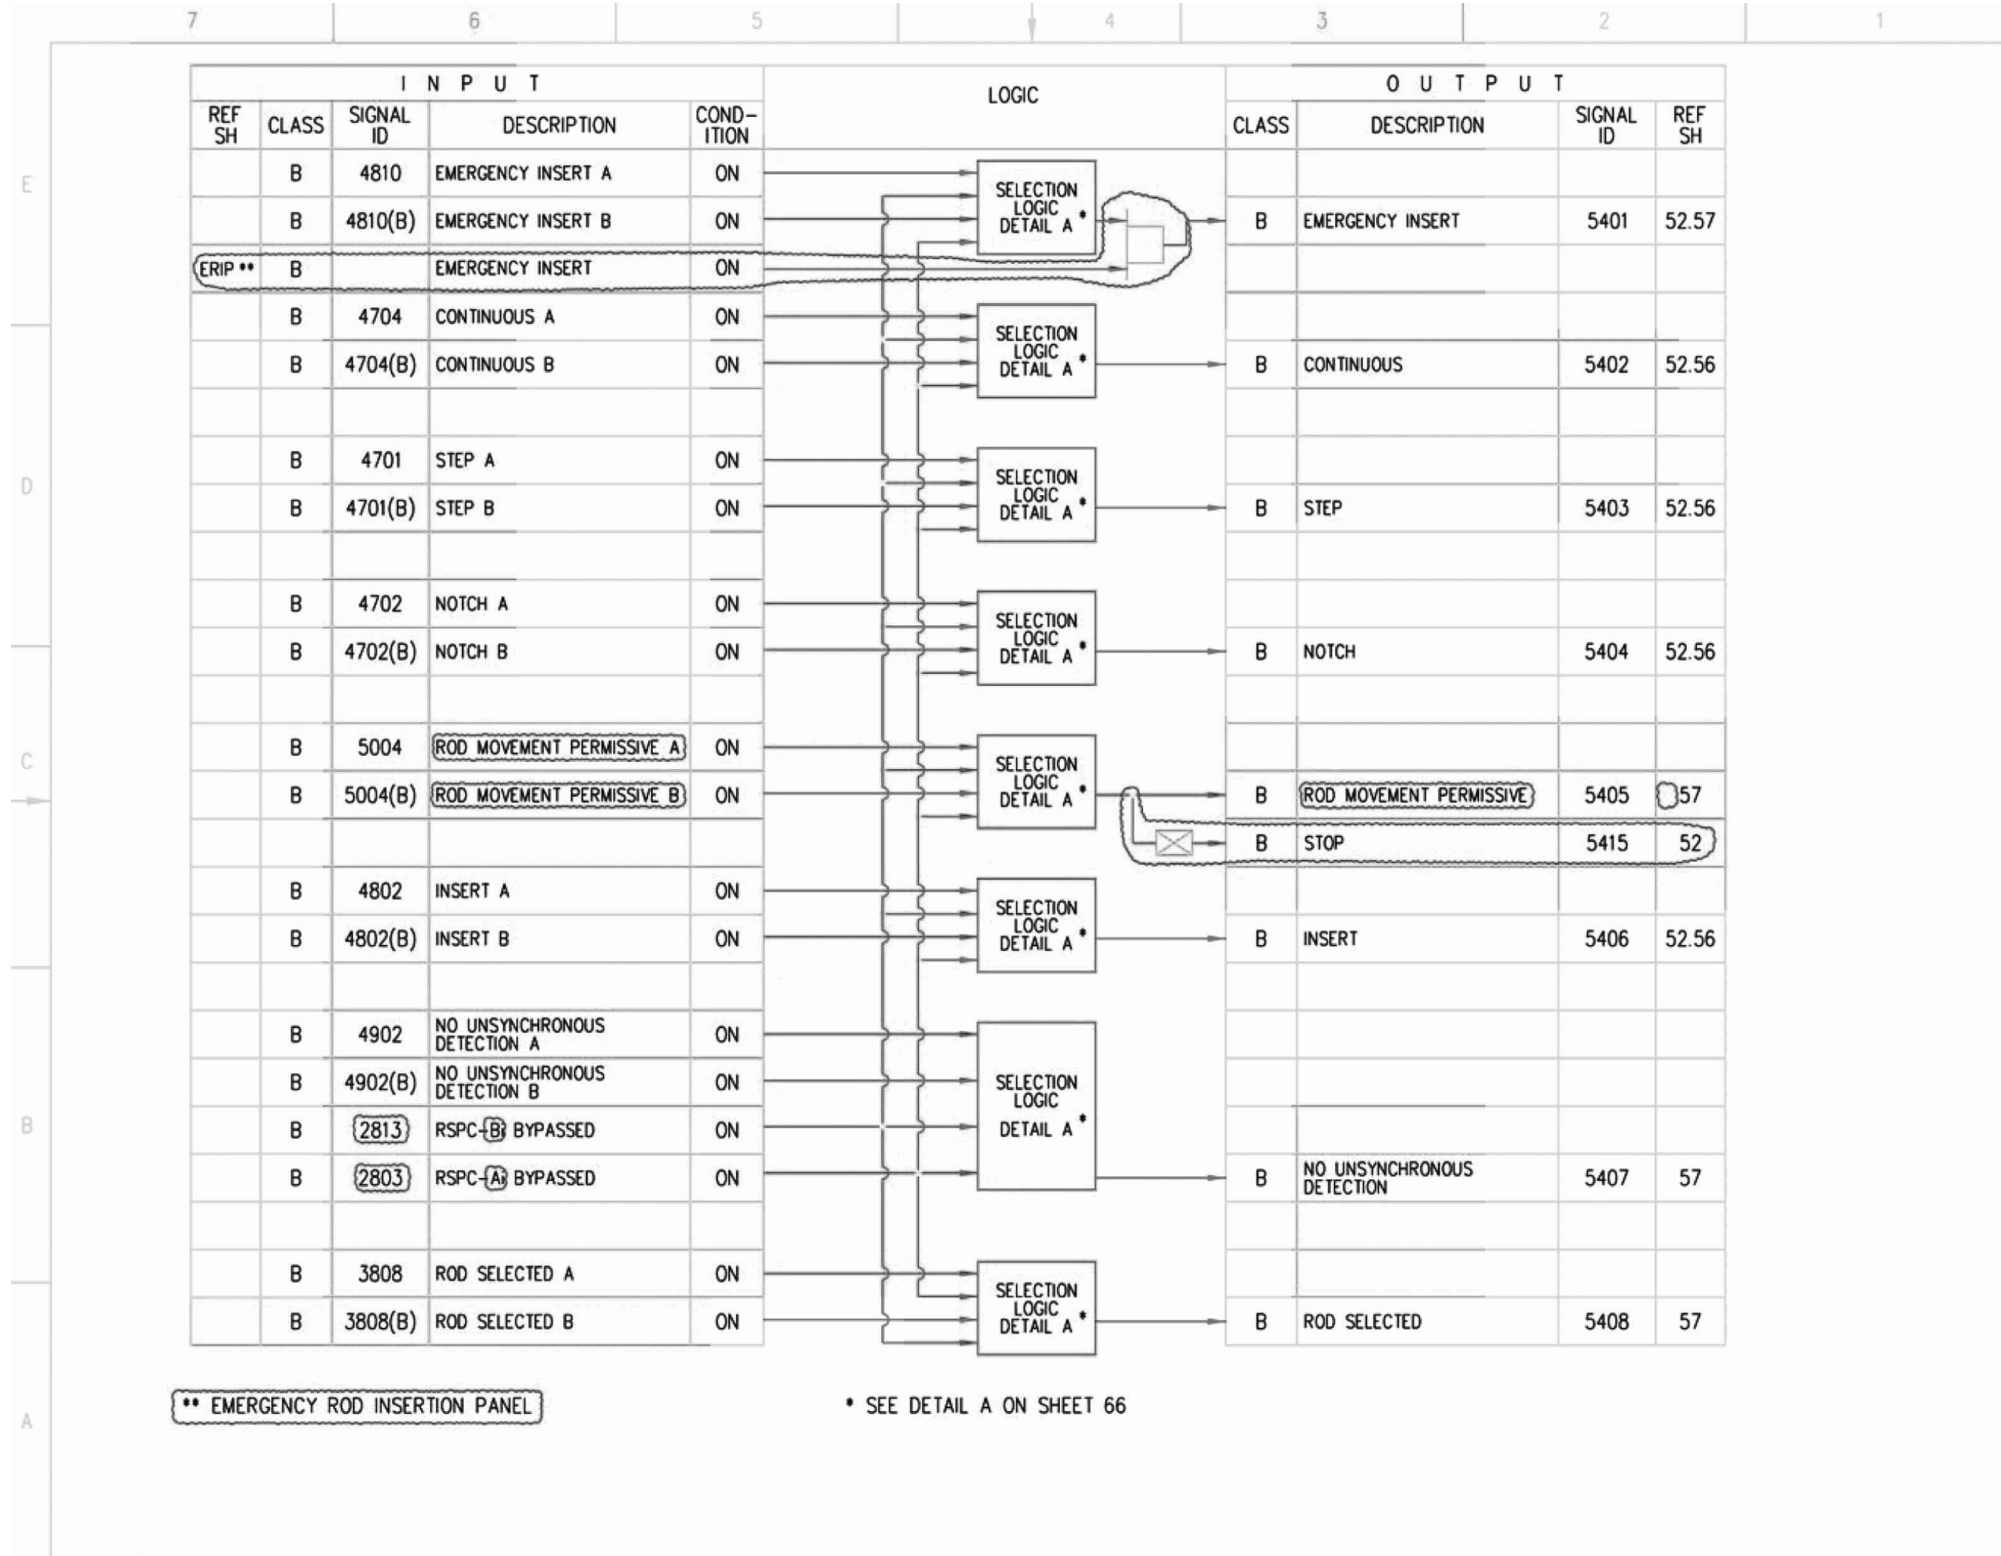

Figure 7.7-3 – Rod Control and Information System IBD (Sheet 42 of 87)

Figure 7.7-3 – Rod Control and Information System IBD (Sheet 44 of 87)

Figure 7.7-3 – Rod Control and Information System IBD (Sheet 48 of 87)

Figure 7.7-3 – Rod Control and Information System IBD (Sheet 50 of 87)

Figure 7.7-3 – Rod Control and Information System IBD (Sheet 52 of 87)

Figure 7.7-3 – Rod Control and Information System IBD (Sheet 53 of 87)

Figure 7.7-3 – Rod Control and Information System IBD (Sheet 54 of 87)

Figure 7.7-3 – Rod Control and Information System IBD (Sheet 55 of 87)

Figure 7.7-3 – Rod Control and Information System IBD (Sheet 57 of 87)