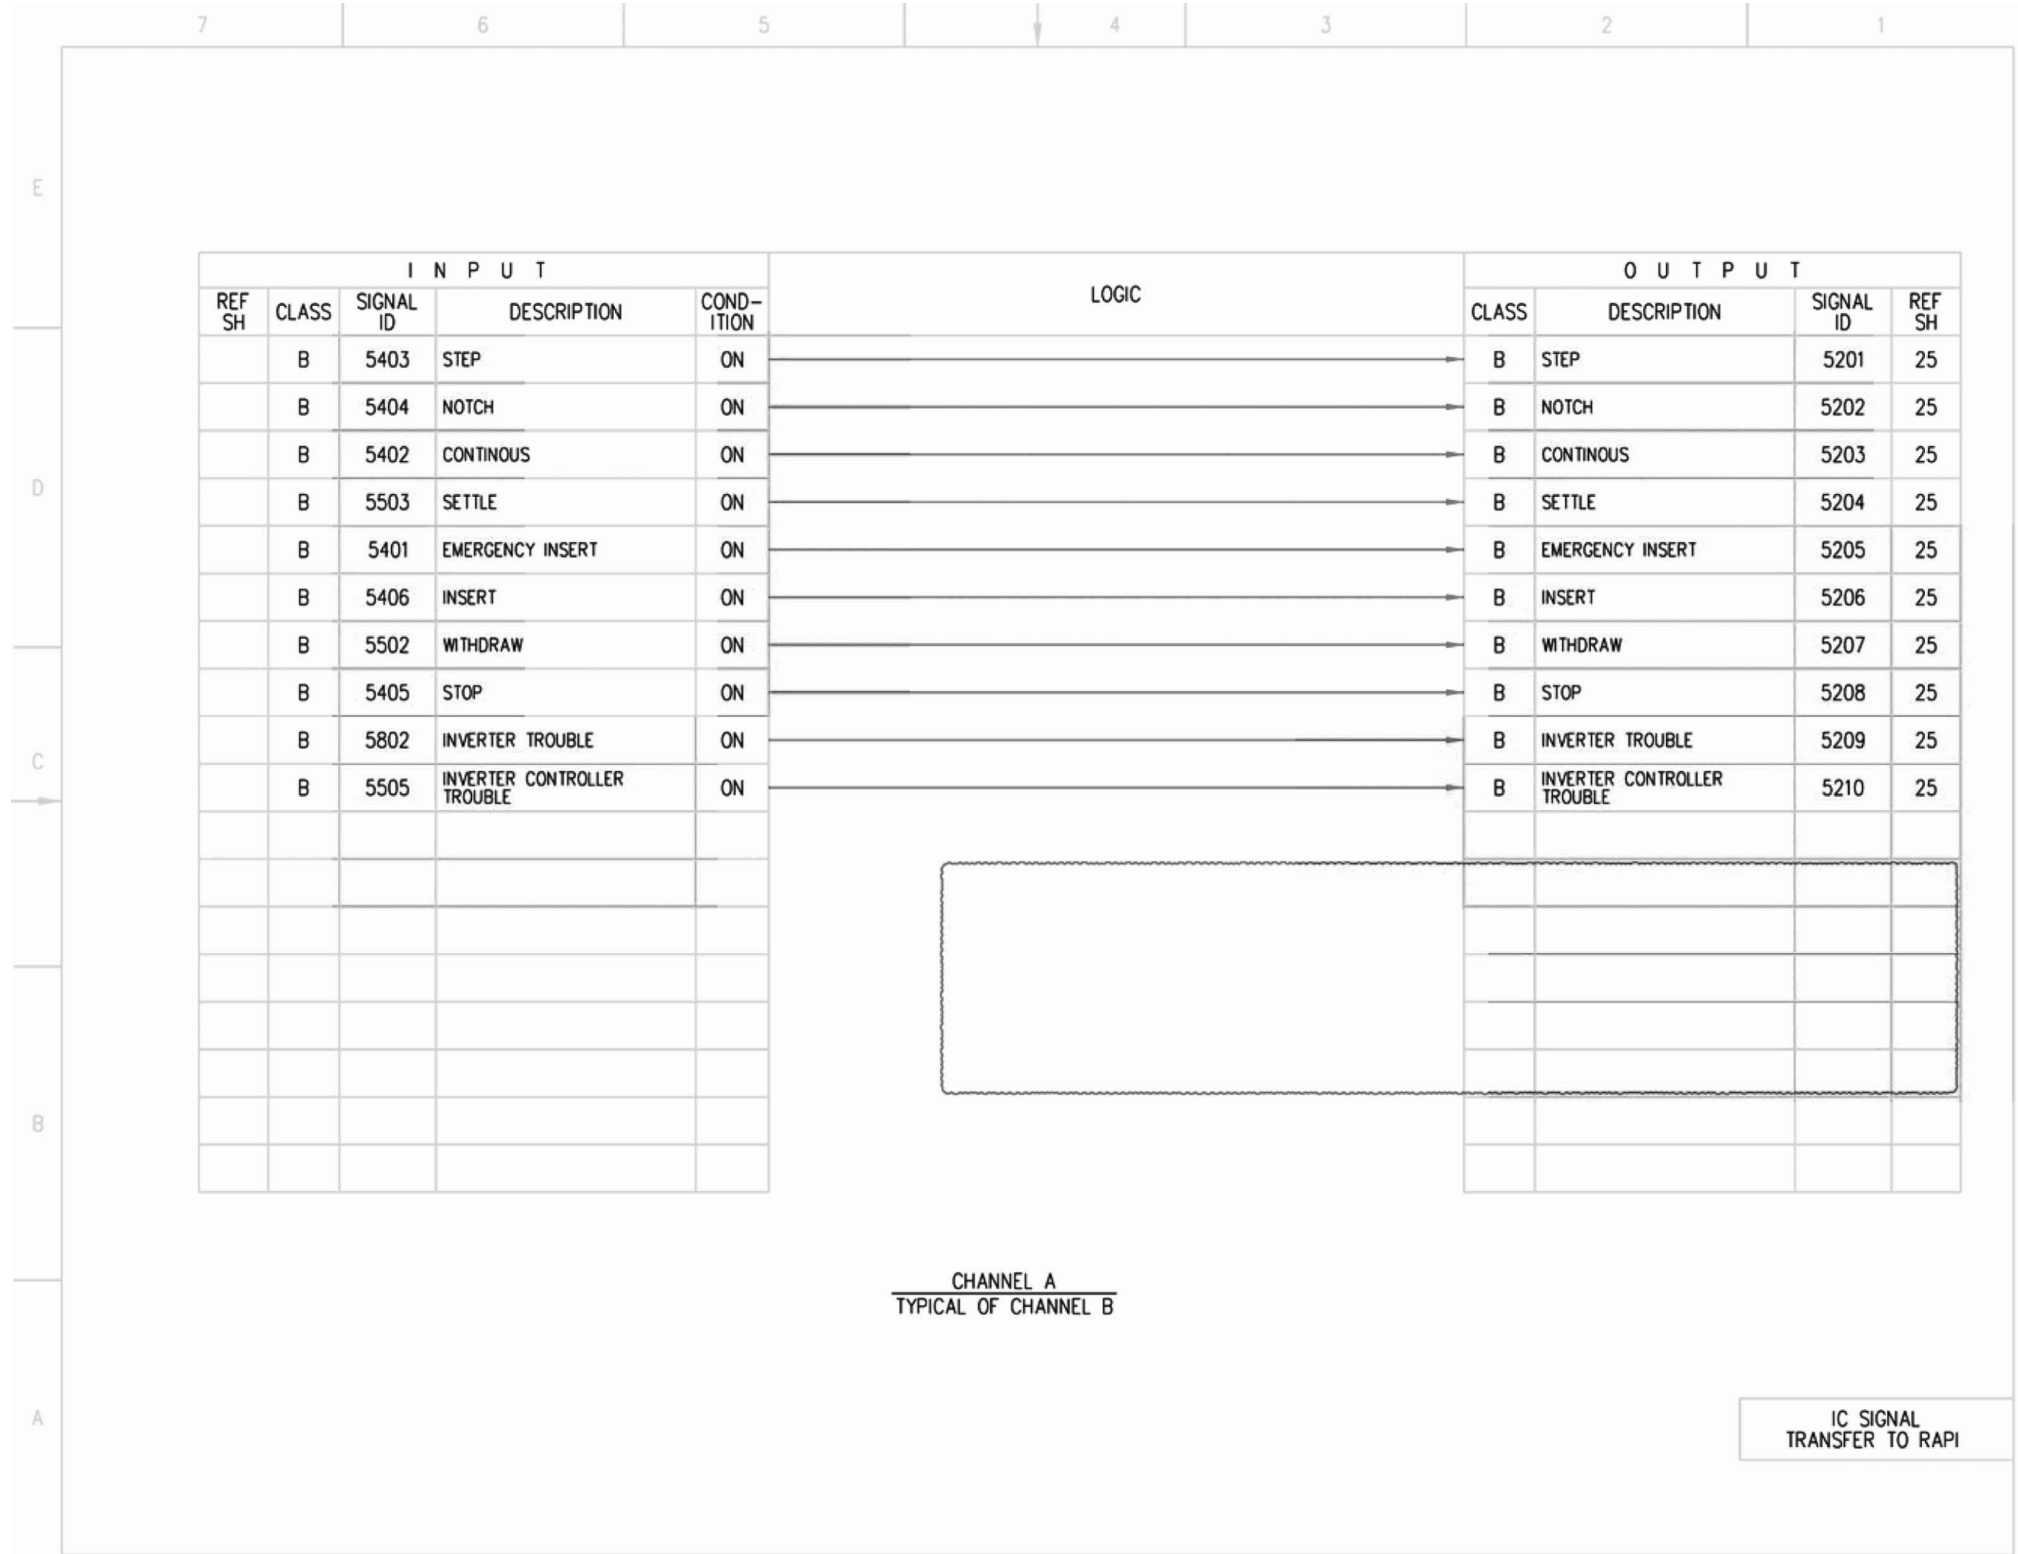

Figure 7.7-3 – Rod Control and Information System IBD (Sheet 50 of 87)

Figure 7.7-3 – Rod Control and Information System IBD (Sheet 52 of 87)

Figure 7.7-3 – Rod Control and Information System IBD (Sheet 53 of 87)