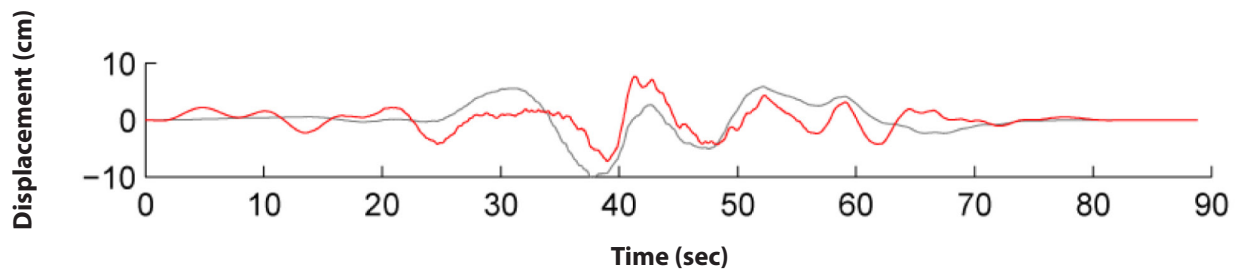

Duke ILA031-W Time History - Acceleration, Velocity, and Displacement Time Histories

EXPLANATION	
	Matched record
	Seed record

WLS SUP 3.7-6

WILLIAM STATES LEE III  
NUCLEAR STATION UNITS 1 & 2

Time History Representing  
NI FIRS (W)