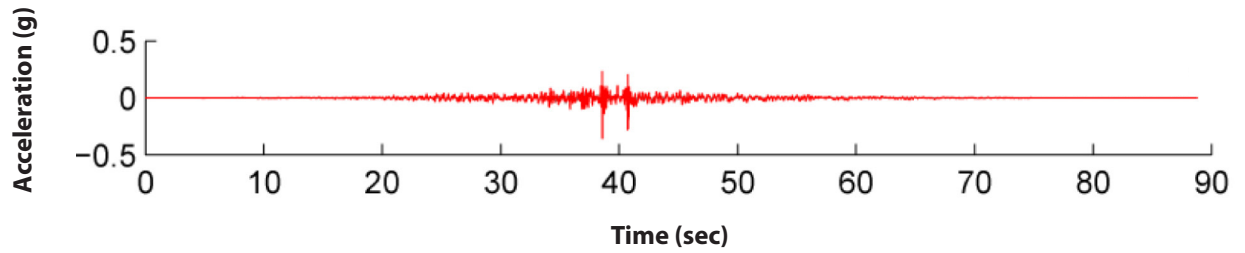

Duke ILA031-W Time History - Acceleration, Velocity, and Displacement Time Histories

EXPLANATION	
	Matched record
	Seed record

WLS SUP 3.7-6

WILLIAM STATES LEE III  
NUCLEAR STATION UNITS 1 & 2

Time History Representing  
NI FIRS (W)