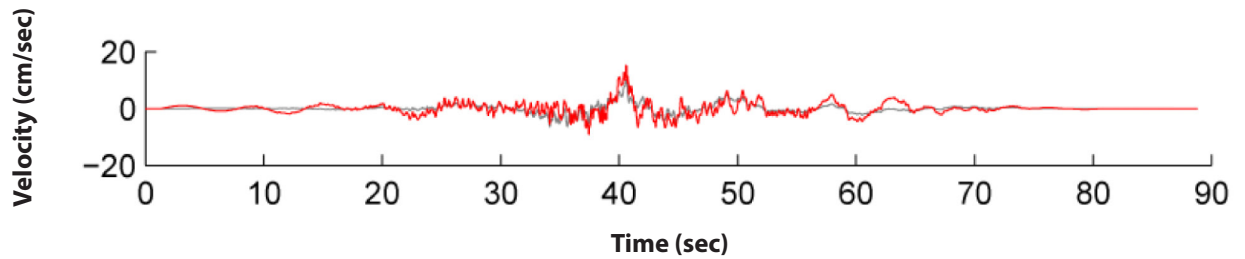

Duke ILA031-W Time History - Acceleration, Velocity, and Displacement Time Histories

EXPLANATION	
	Matched record
	Seed record

WLS SUP 3.7-6

WILLIAM STATES LEE III  
NUCLEAR STATION UNITS 1 & 2

Time History Representing  
NI FIRS (W)