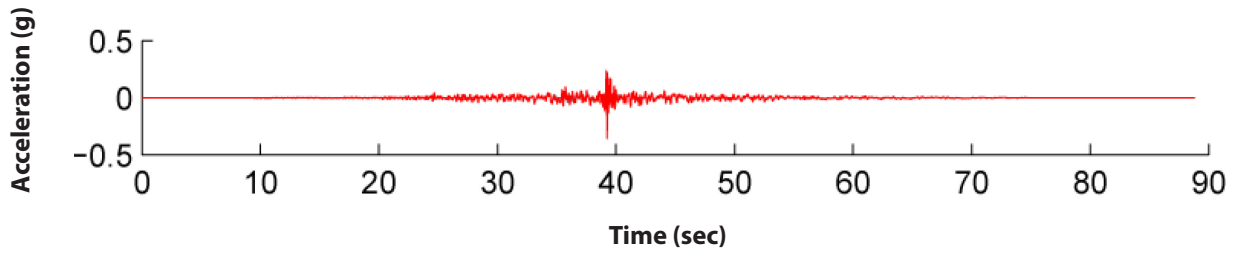

Duke ILA031-N Time History - Acceleration, Velocity, and Displacement Time Histories

EXPLANATION	
	Matched record
	Seed record

WLS SUP 3.7-6

WILLIAM STATES LEE III
NUCLEAR STATION UNITS 1 & 2

Time History Representing
NI FIRS (N)