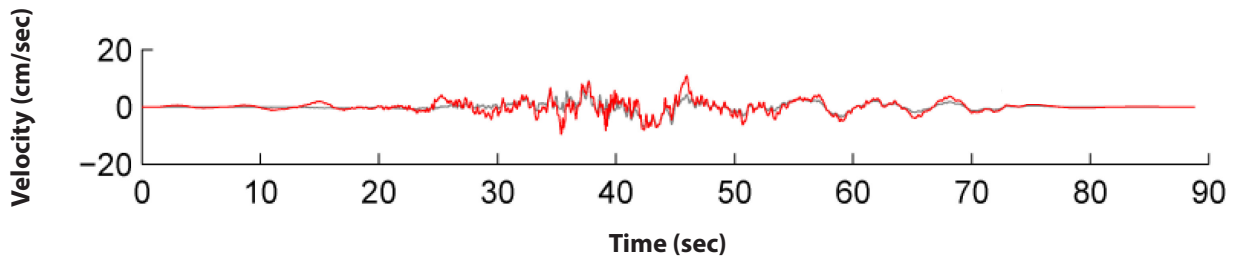

Duke ILA031-N Time History - Acceleration, Velocity, and Displacement Time Histories

EXPLANATION	
	Matched record
	Seed record

WLS SUP 3.7-6

WILLIAM STATES LEE III
NUCLEAR STATION UNITS 1 & 2

Time History Representing
NI FIRS (N)