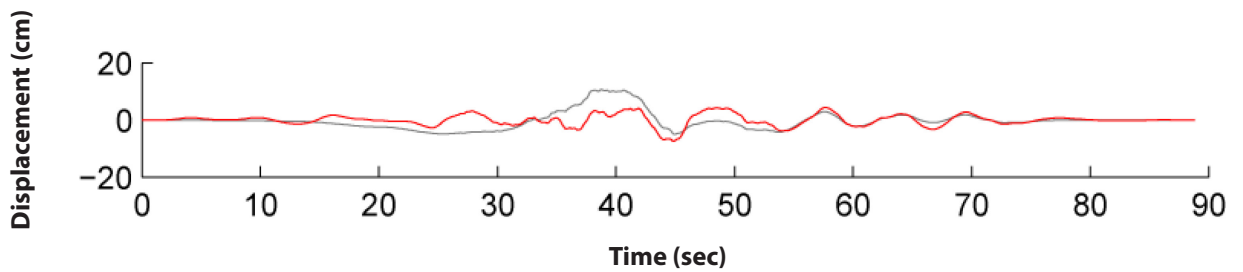

Duke ILA031-N Time History - Acceleration, Velocity, and Displacement Time Histories

EXPLANATION	
	Matched record
	Seed record

WLS SUP 3.7-6

WILLIAM STATES LEE III
NUCLEAR STATION UNITS 1 & 2

Time History Representing
NI FIRS (N)