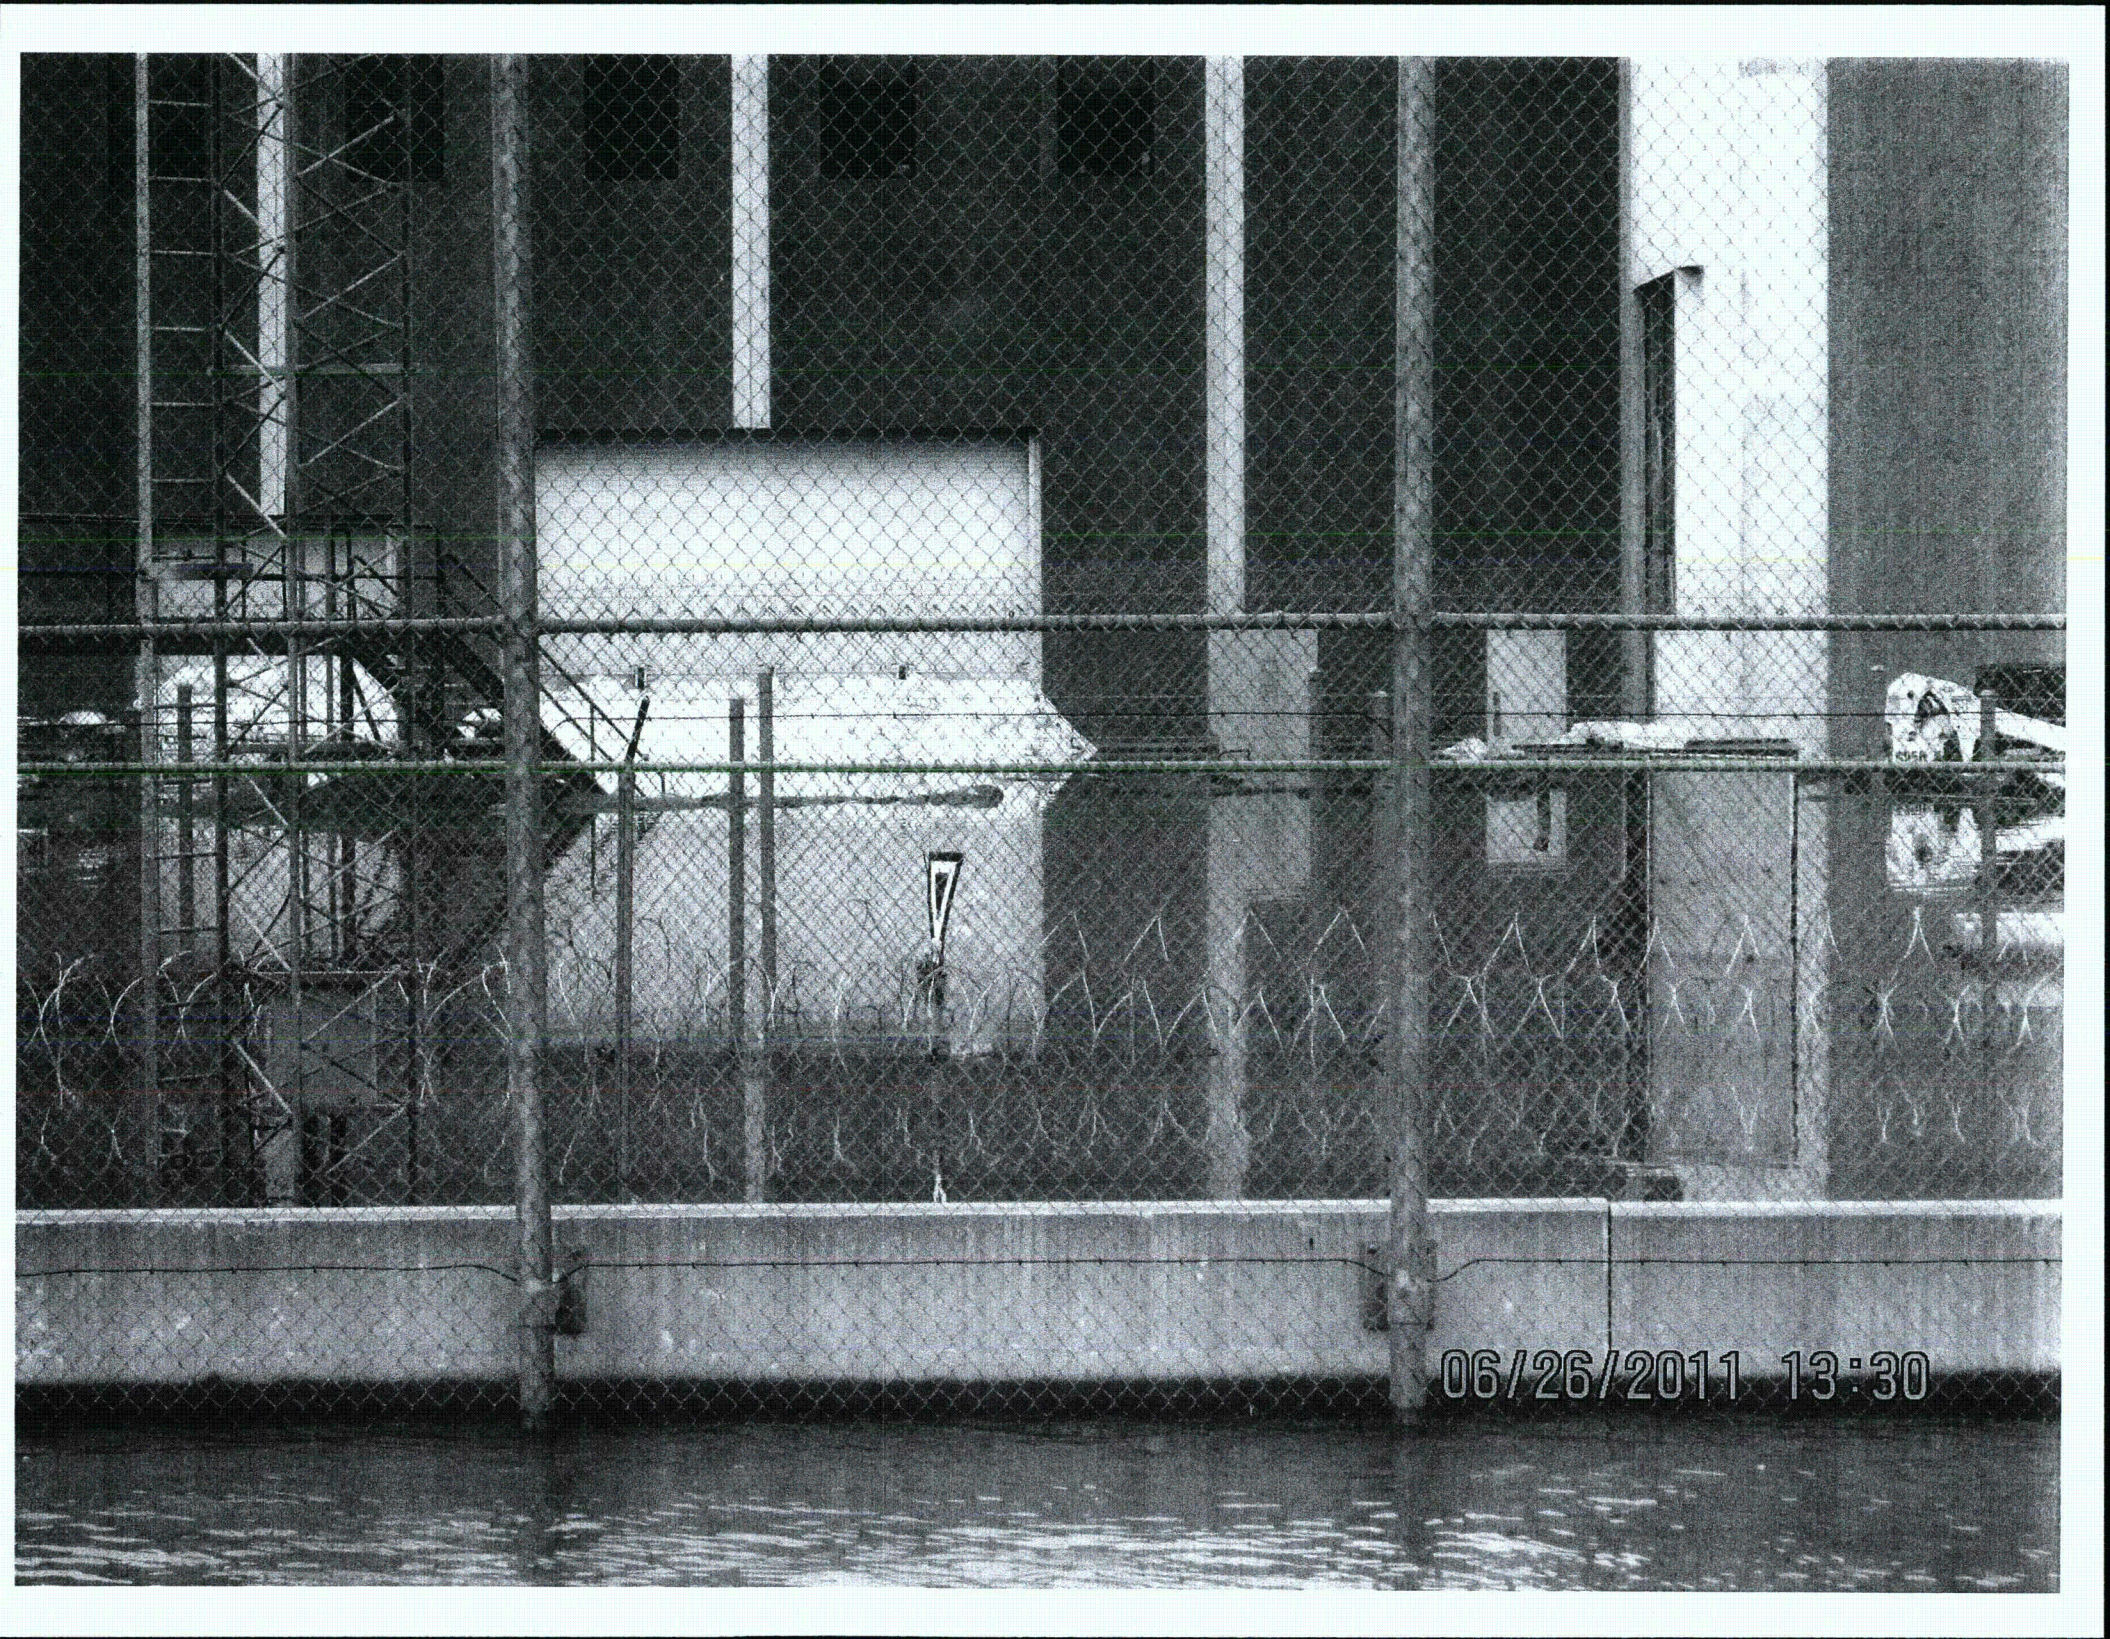

06/26/2011 13:30