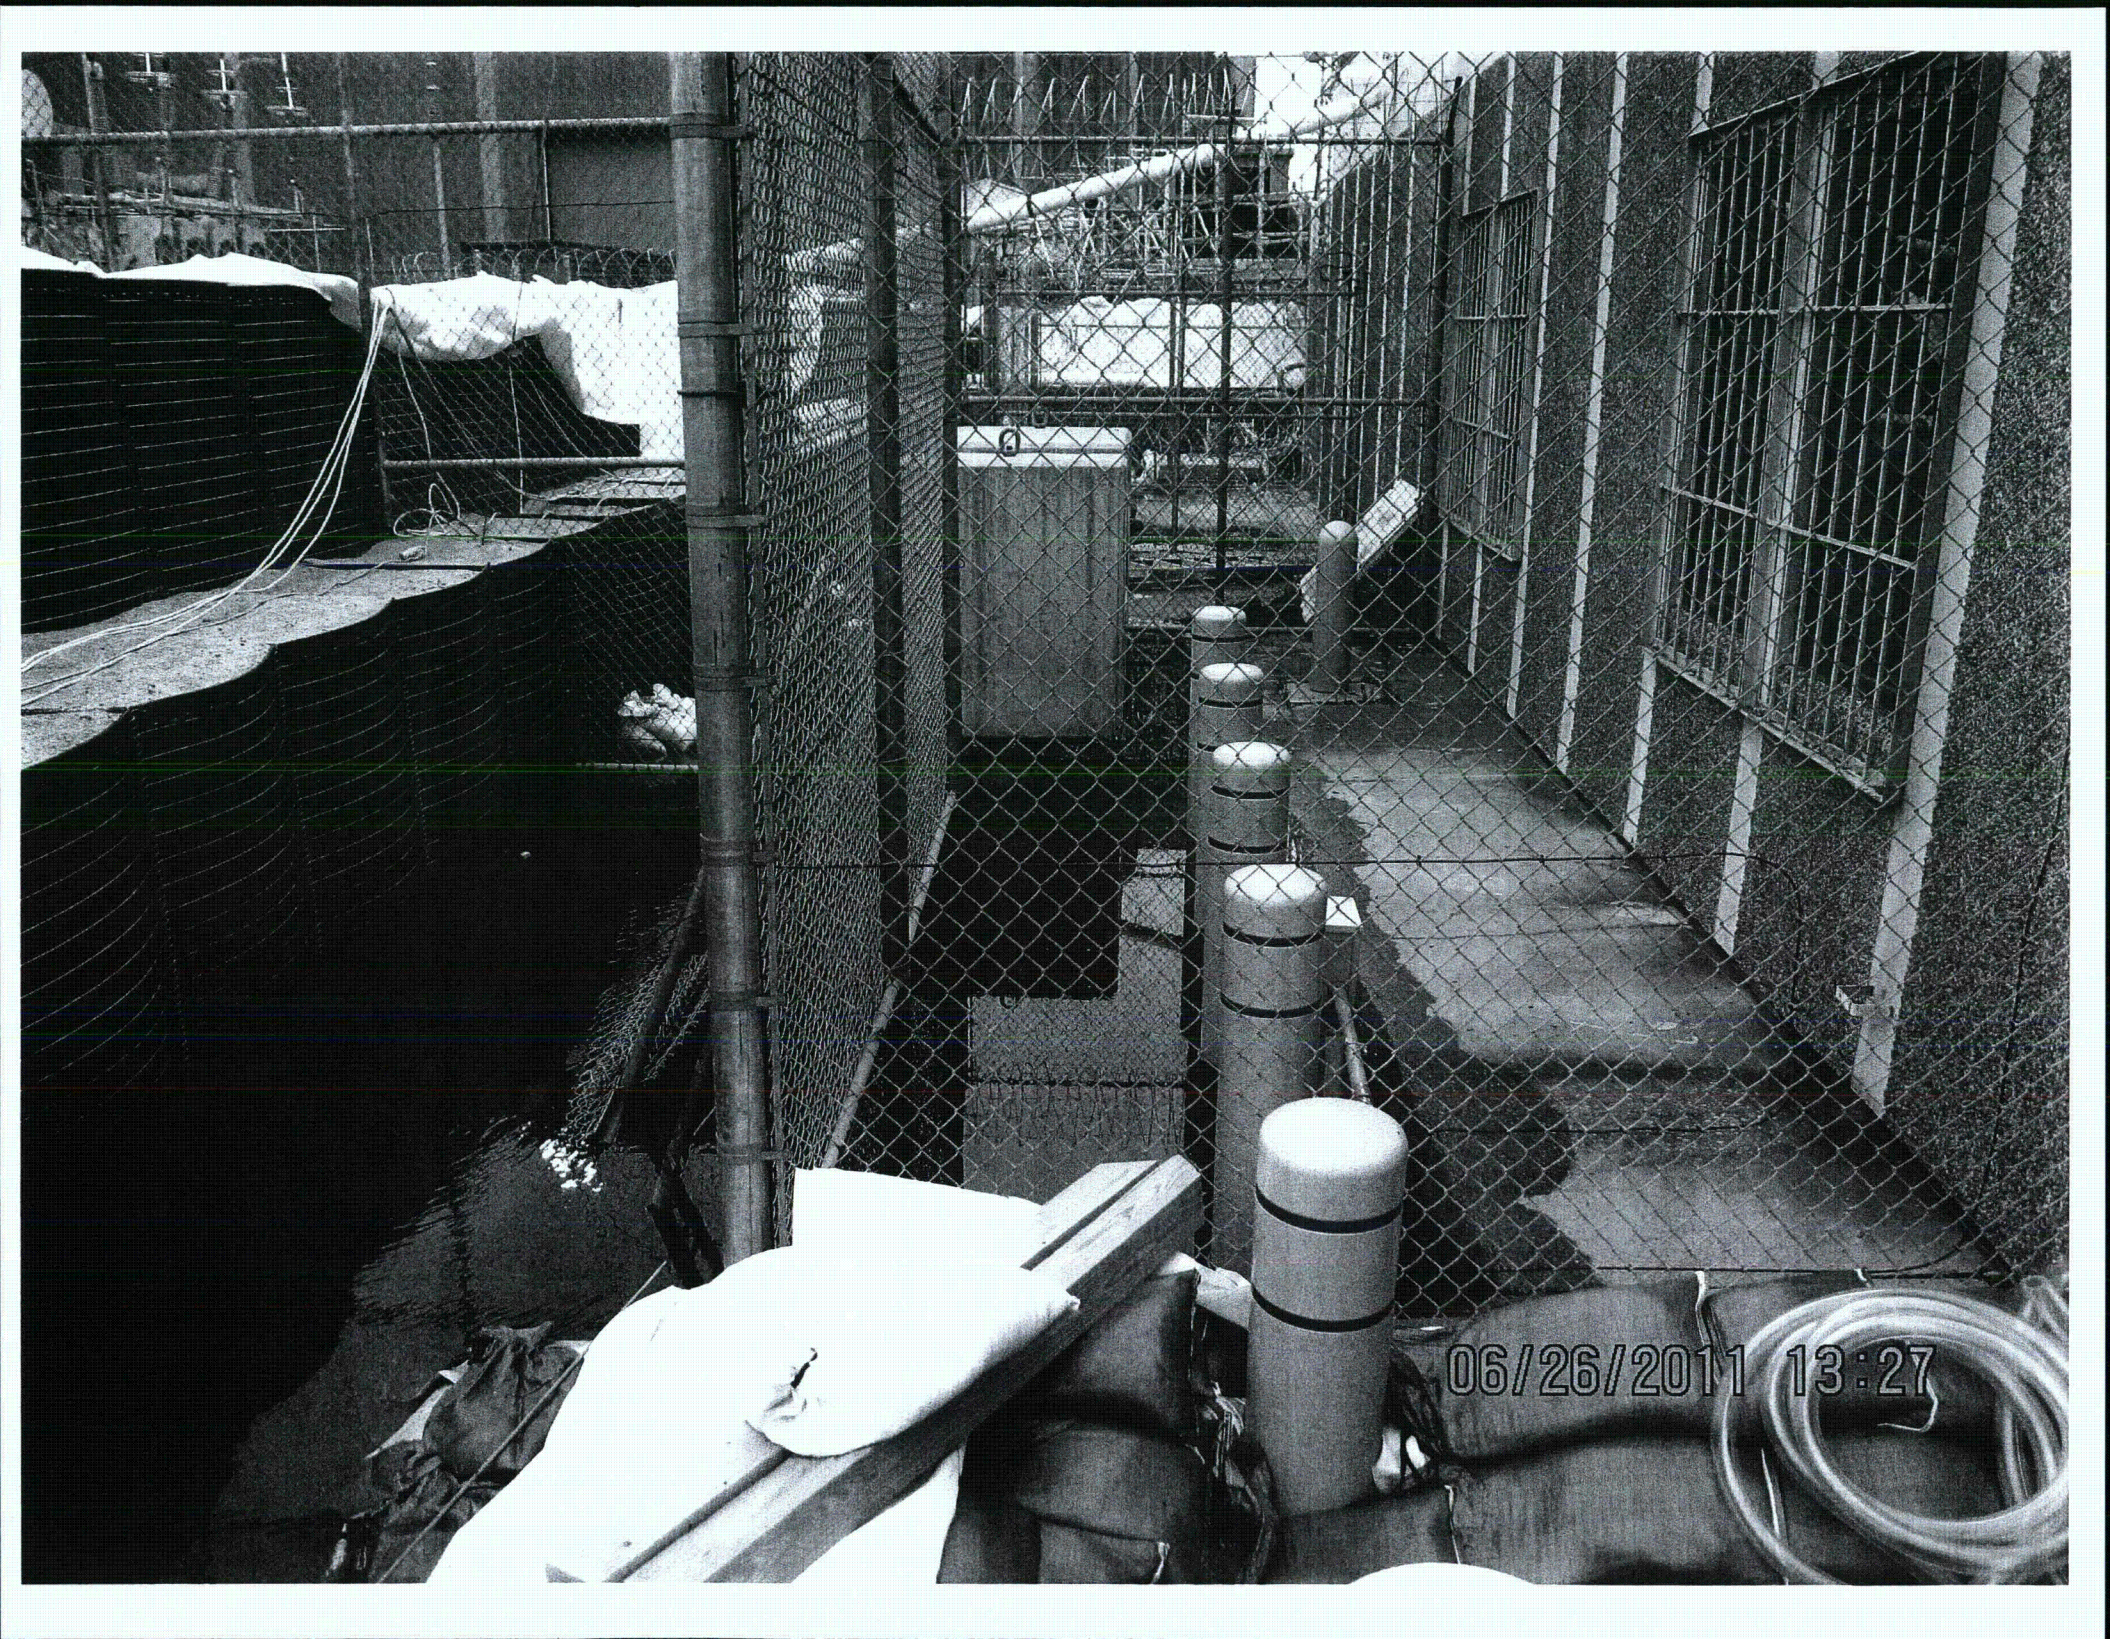

06/26/2011 13:27

06/26/2011 13:27

06/26/2011 13:28

06/26/2011 13:29

06/26/2011 13:29

An aerial photograph showing a dark, textured surface, possibly a road or a field. A prominent white vertical line runs along the right side of the image. At the top of this line, there is a small, dark, rectangular object. The overall image has a grainy, high-contrast appearance. A timestamp is visible in the bottom right corner.