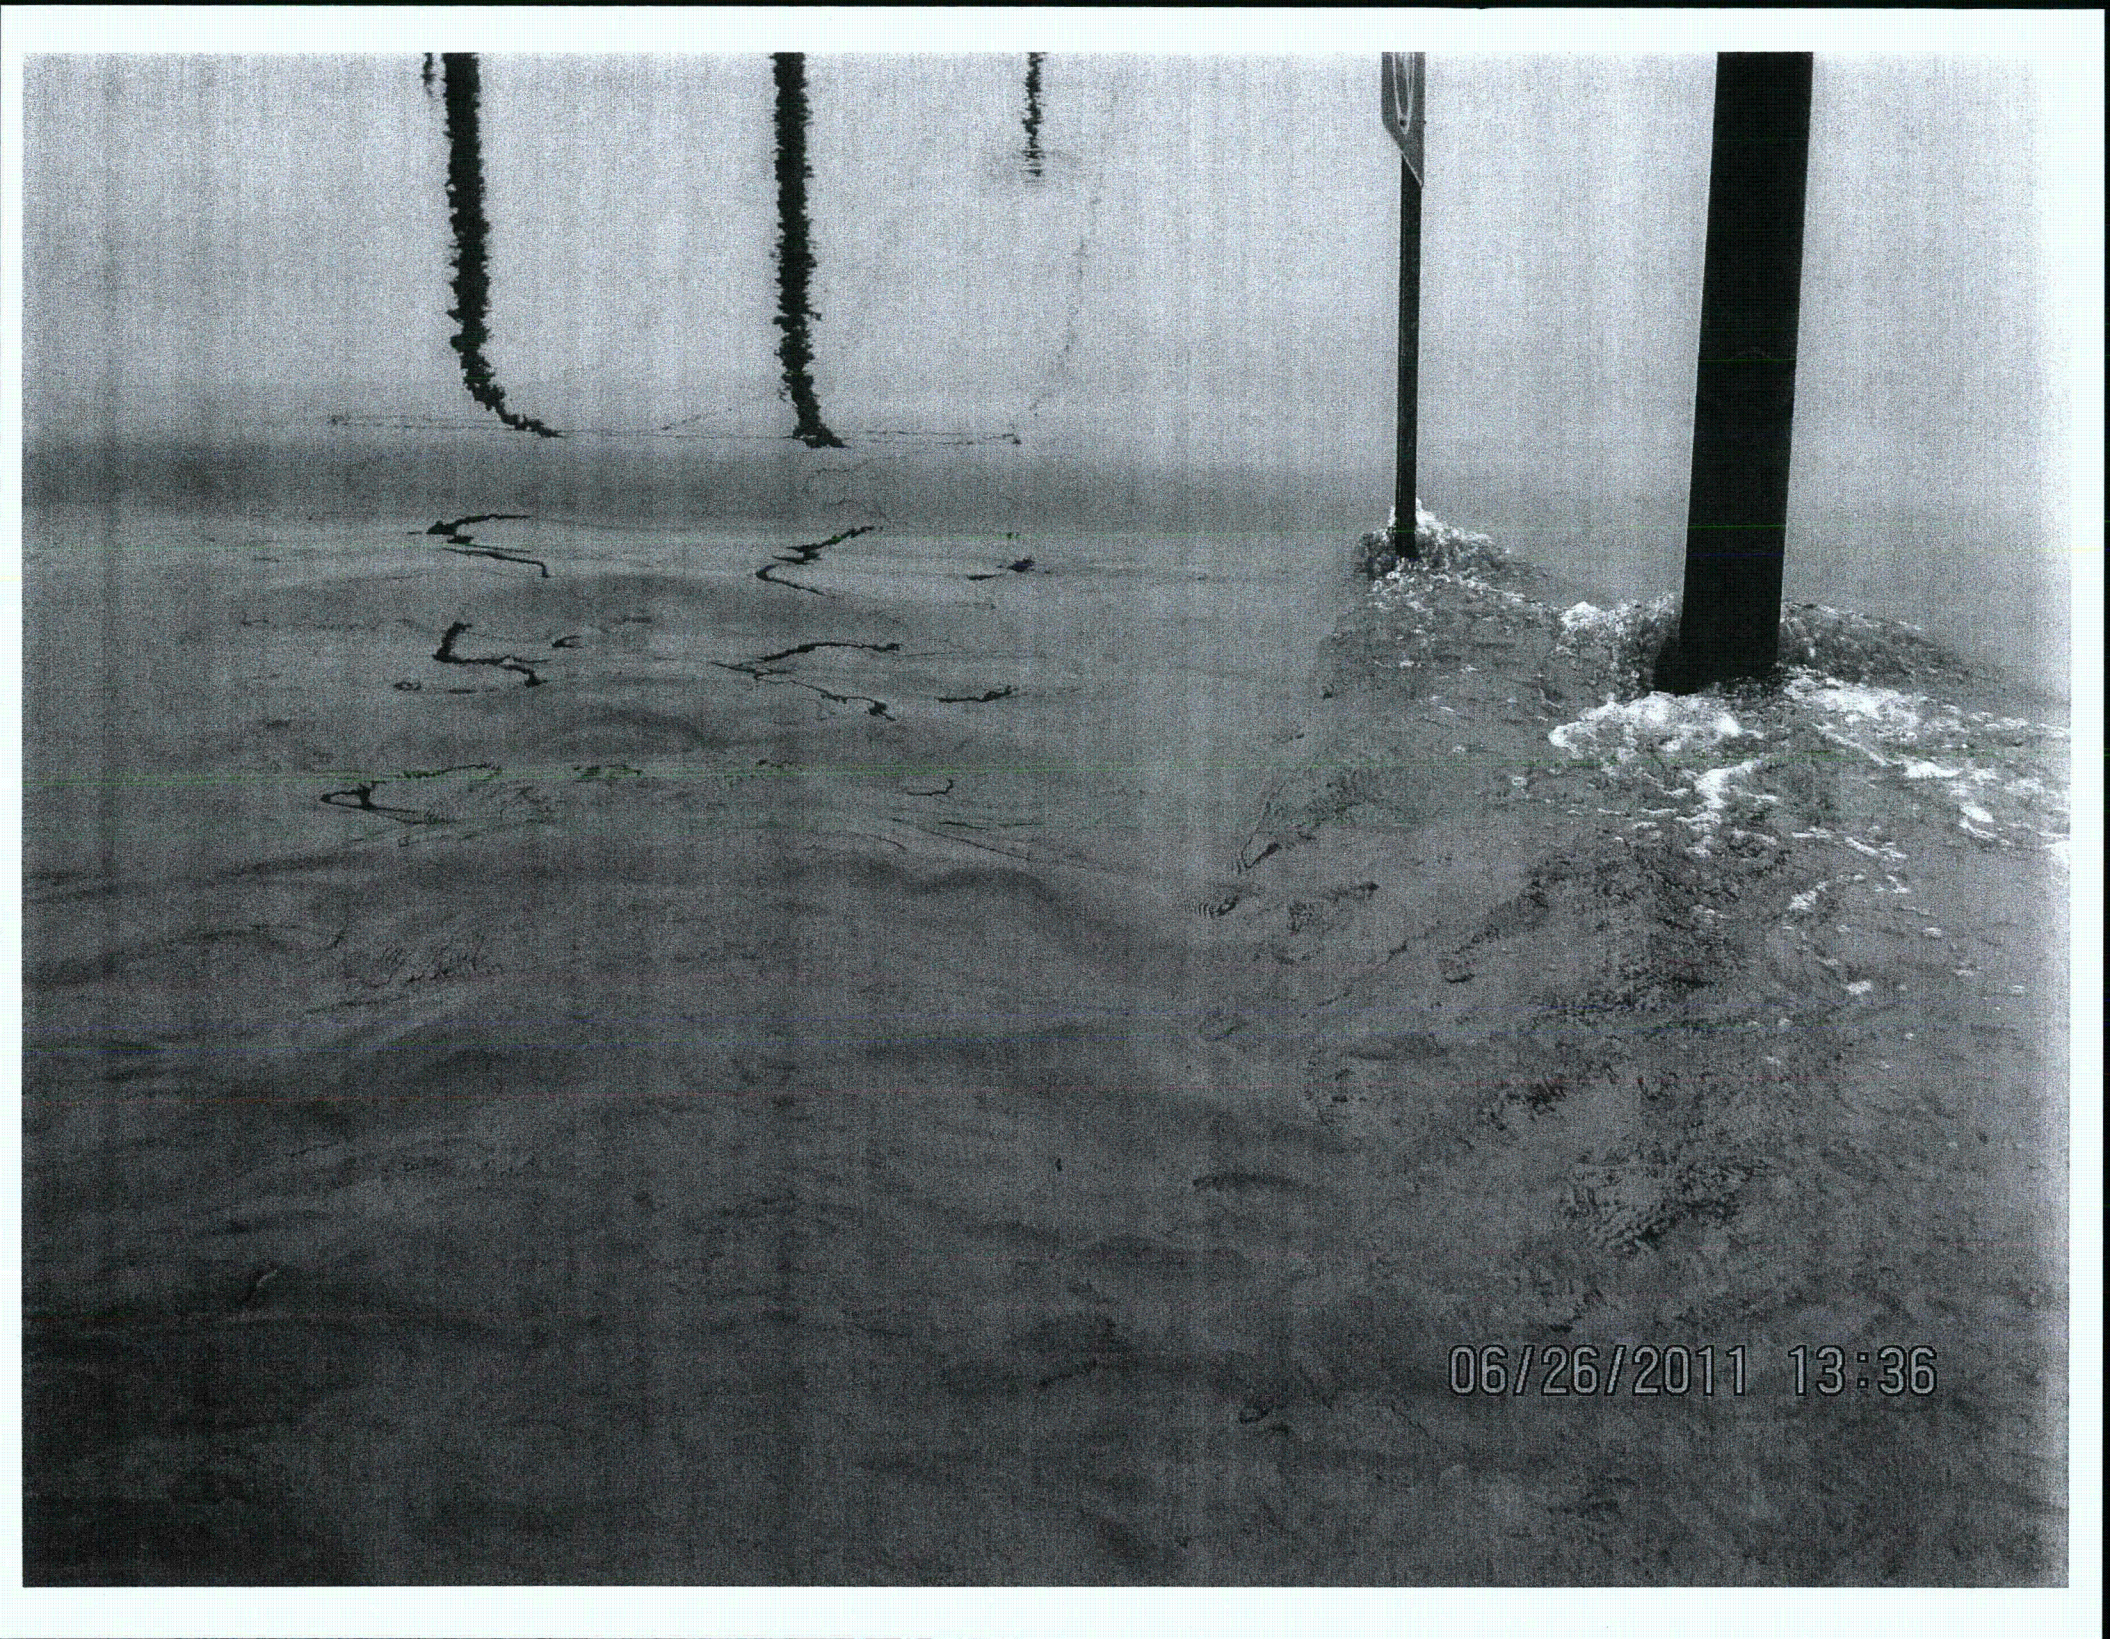

06/26/2011 13:36