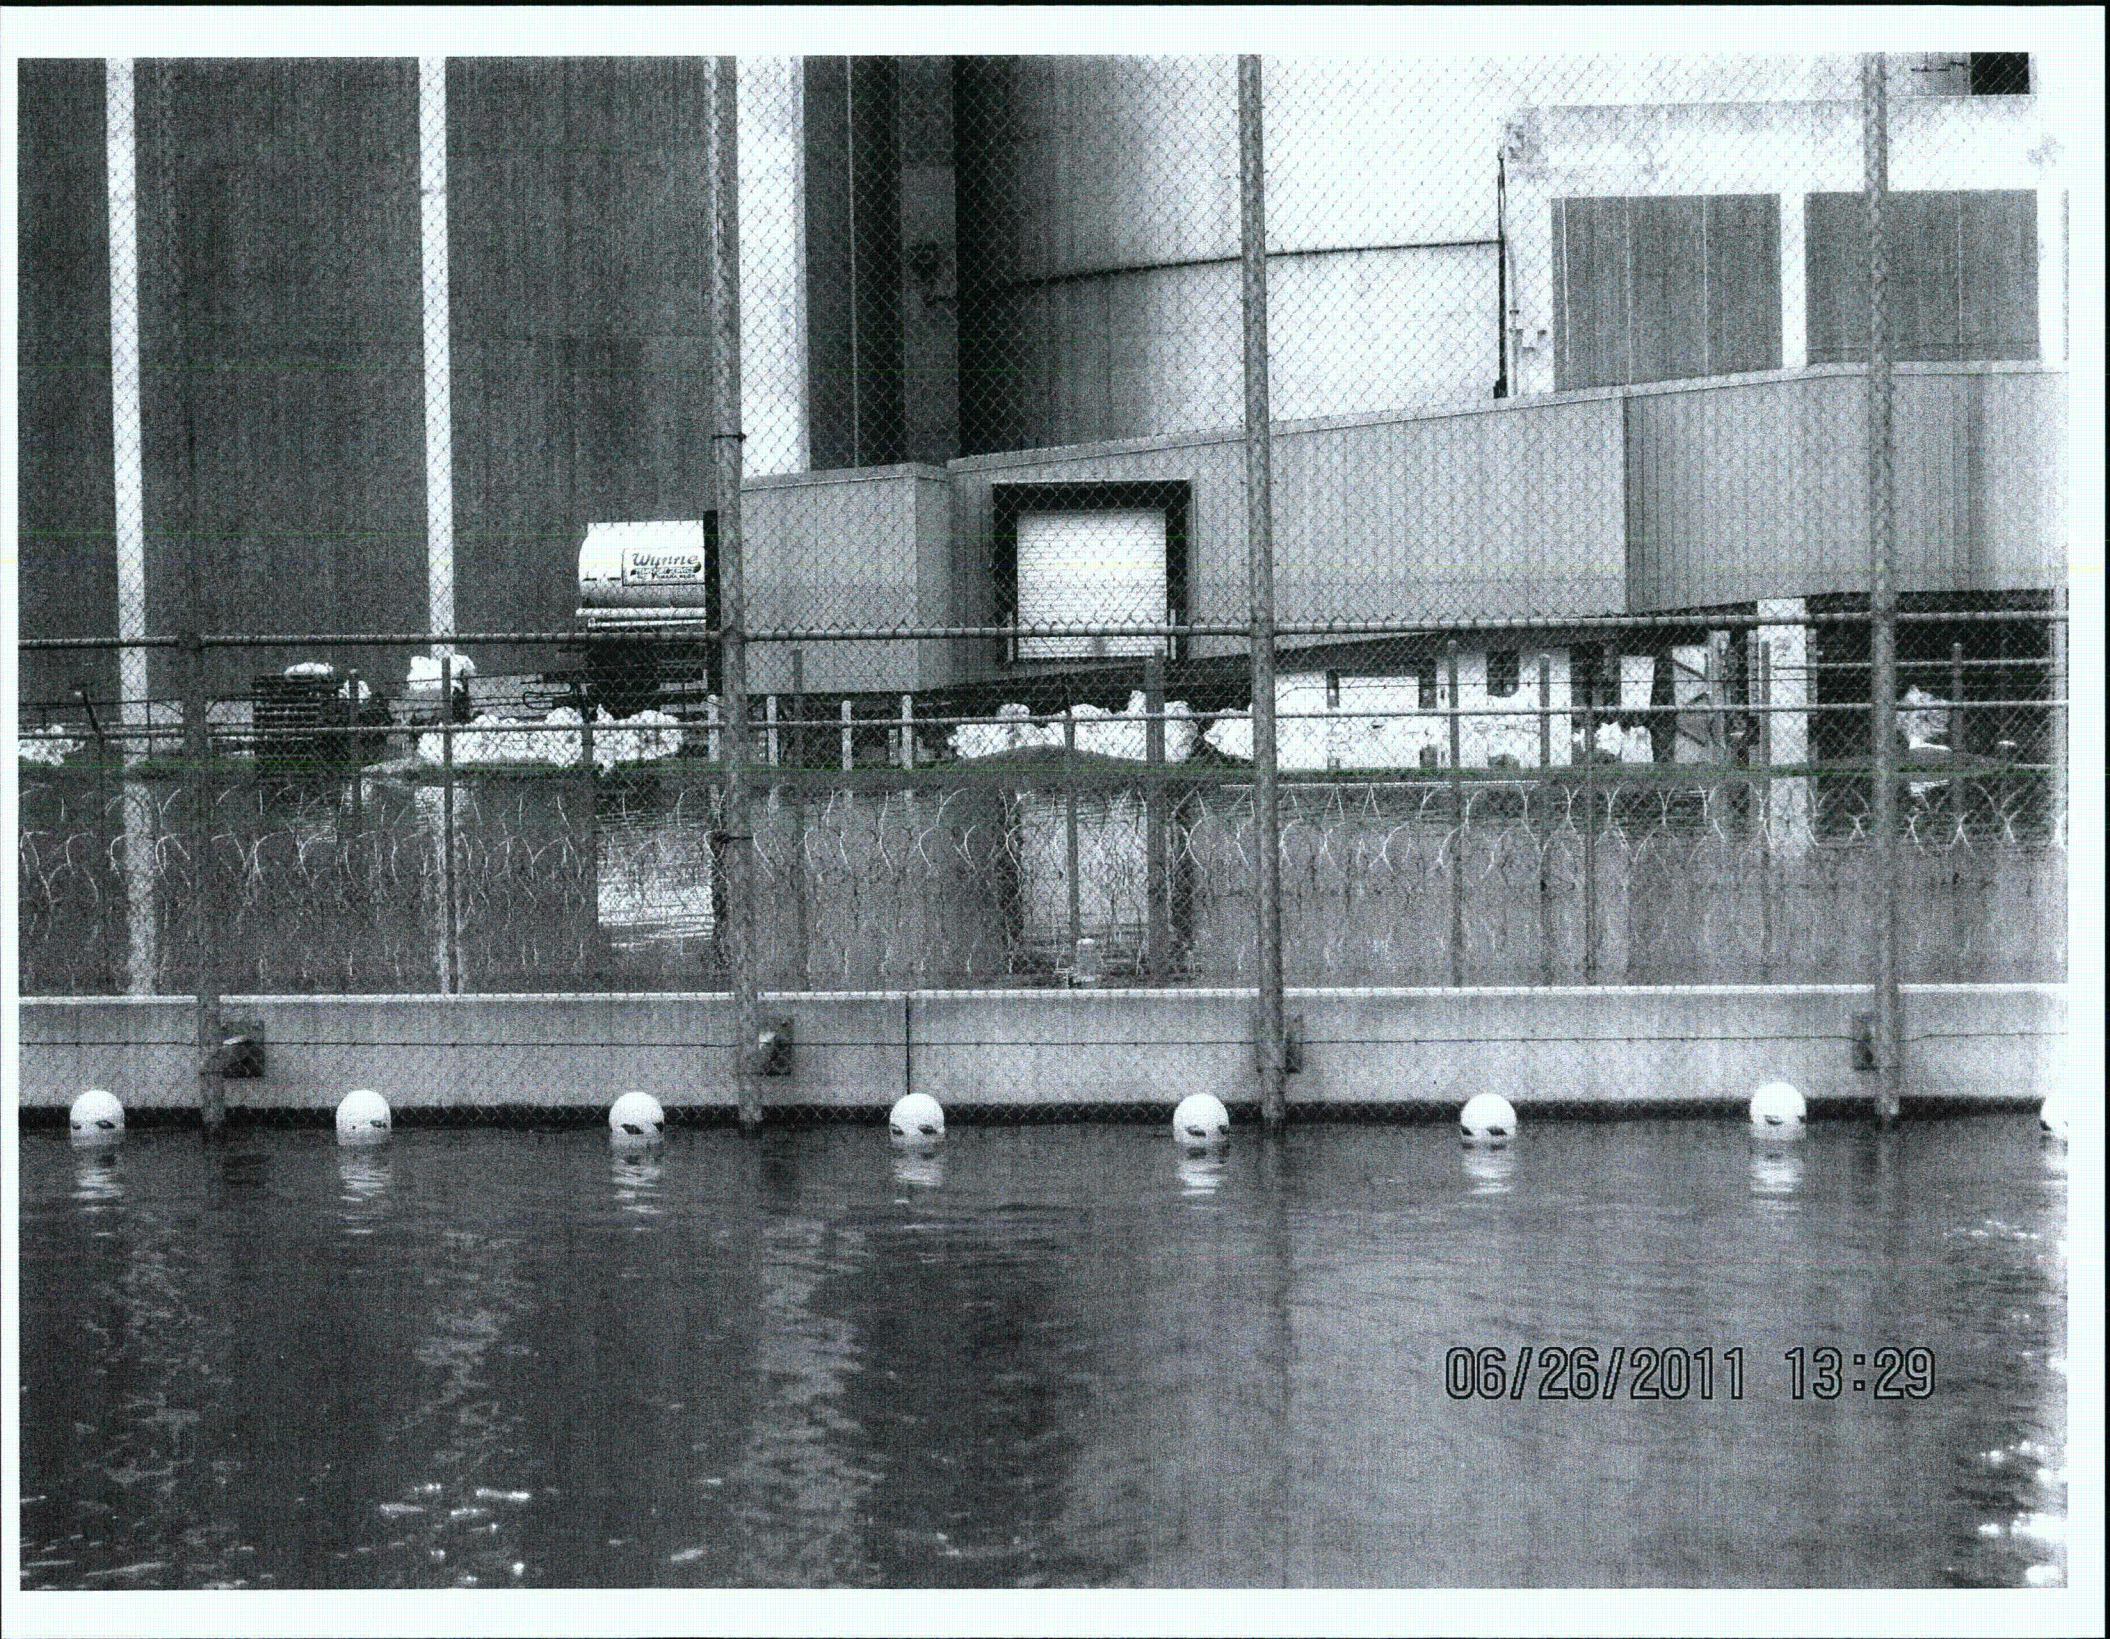

06/26/2011 13:27

06/26/2011 13:27

06/26/2011 13:28

06/26/2011 13:29

06/26/2011 13:29

An aerial photograph showing a dark, textured surface, possibly a road or a field. A prominent white vertical line runs along the right side of the image. At the top of this line, there is a small, dark, rectangular object. The overall image has a grainy, high-contrast appearance. A timestamp is visible in the bottom right corner.