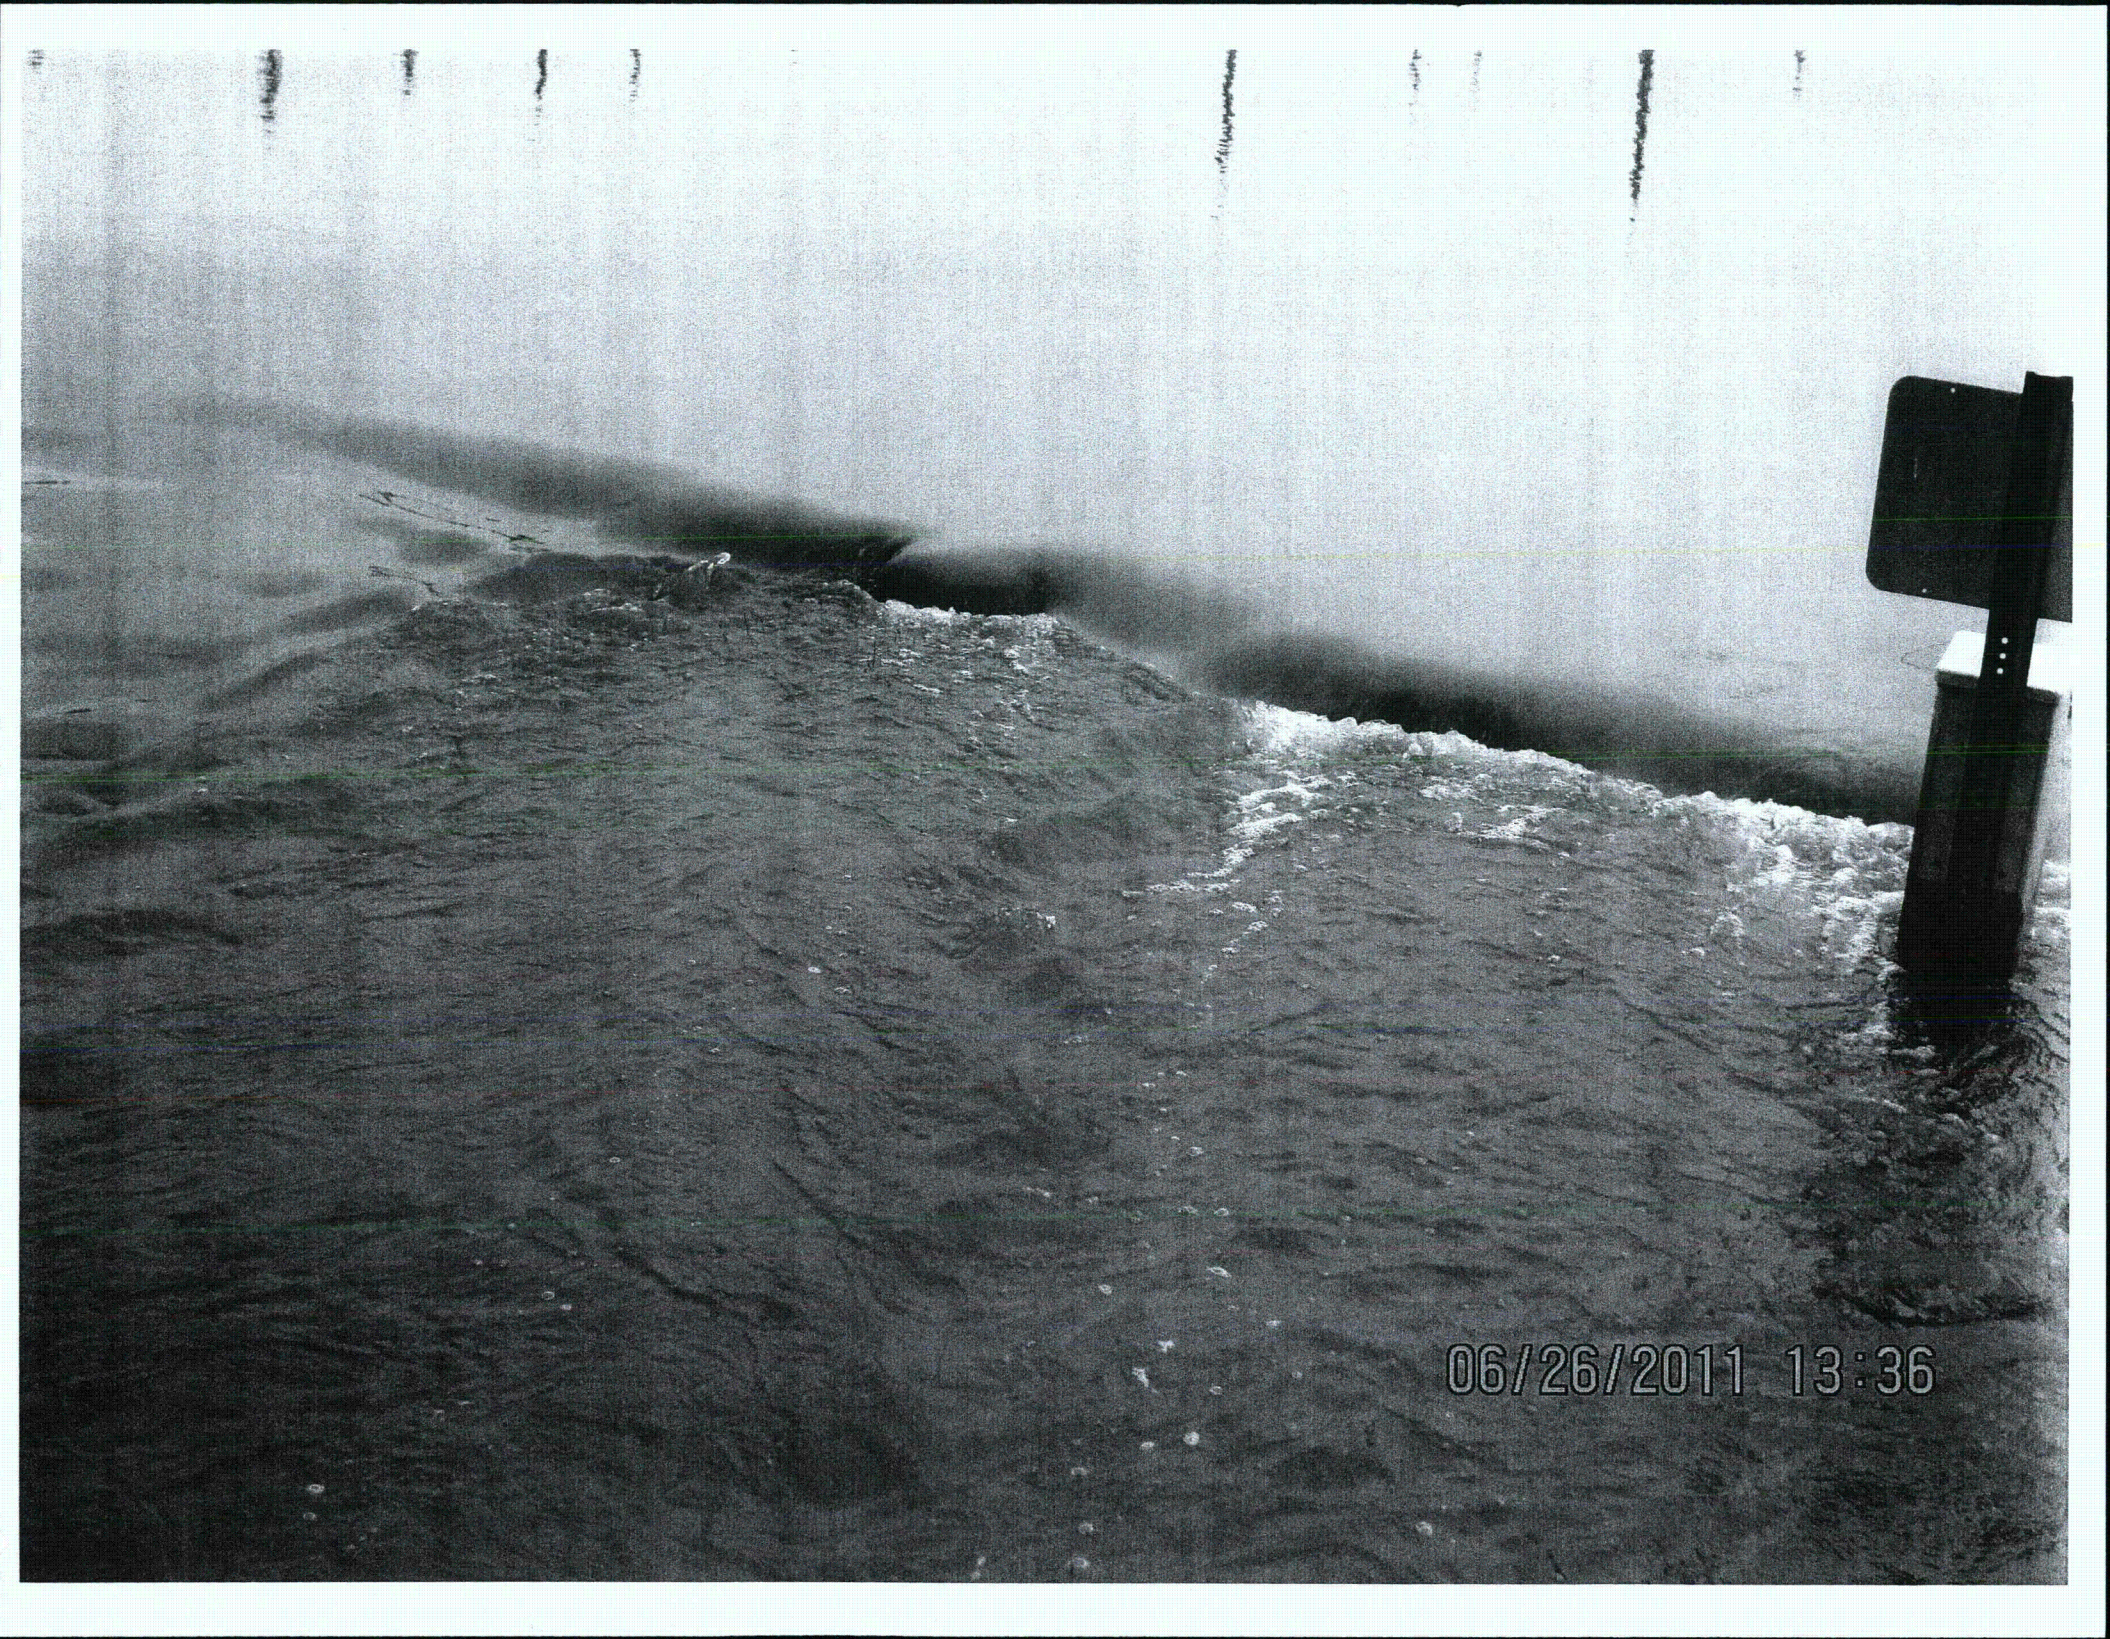

06/26/2011 13:36