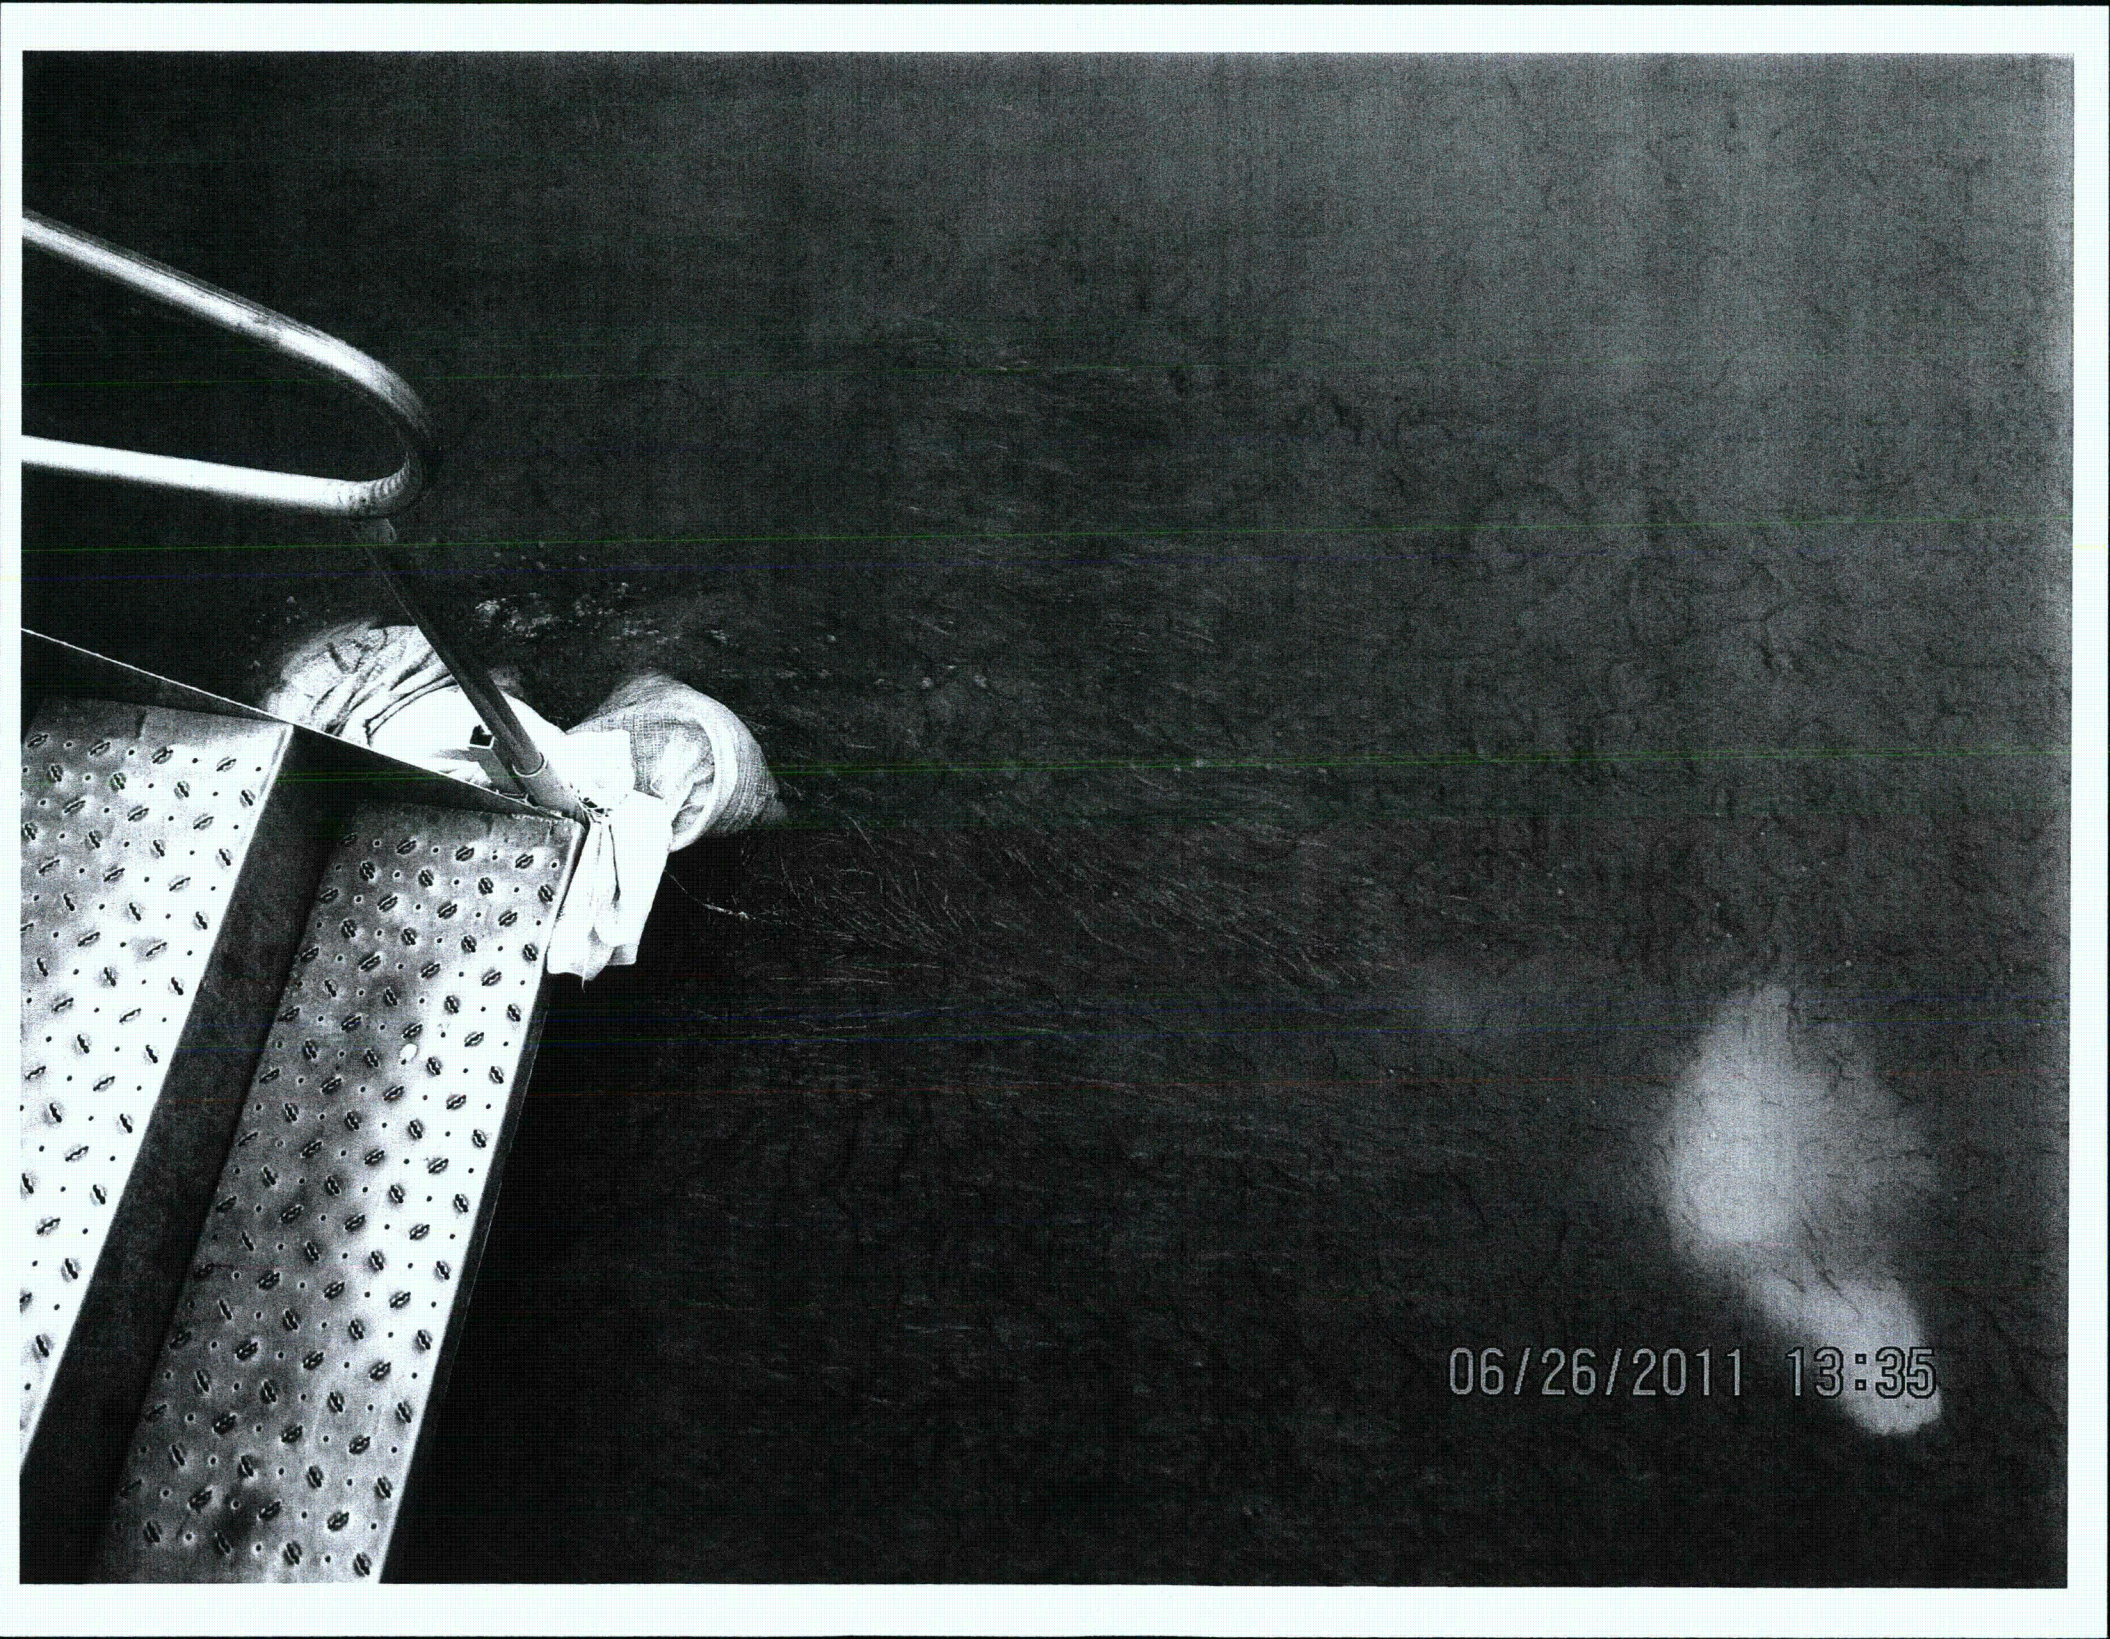

06/26/2011 13:35