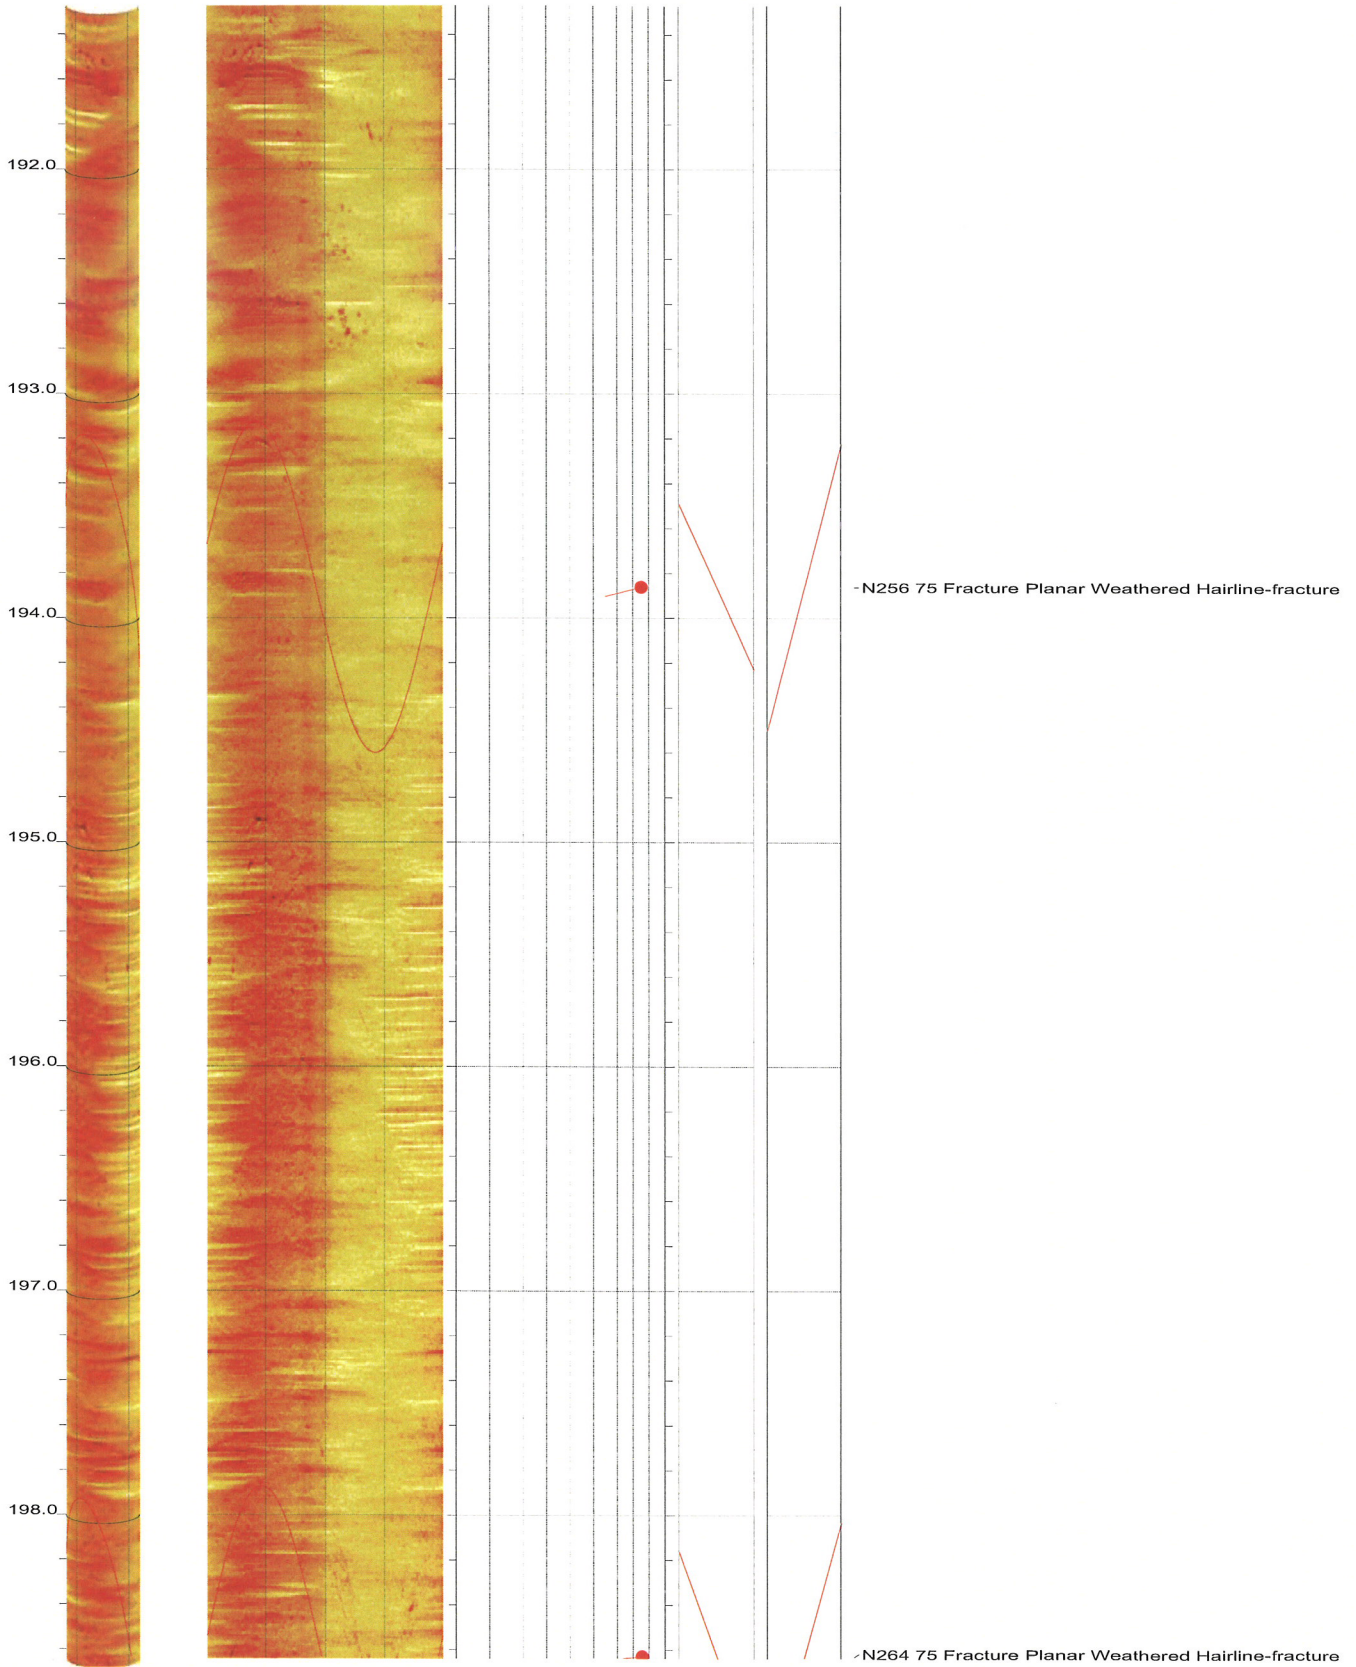

North Anna COL Boring B-909 Acoustic Televiewer Dips Sheet 24 of 28

North Anna COL Boring B-909 Acoustic Televiewer Dips Sheet 25 of 28

North Anna COL Boring B-909 Acoustic Televiewer Dips Sheet 26 of 28

North Anna COL Boring B-909 Acoustic Televiewer Dips Sheet 27 of 28