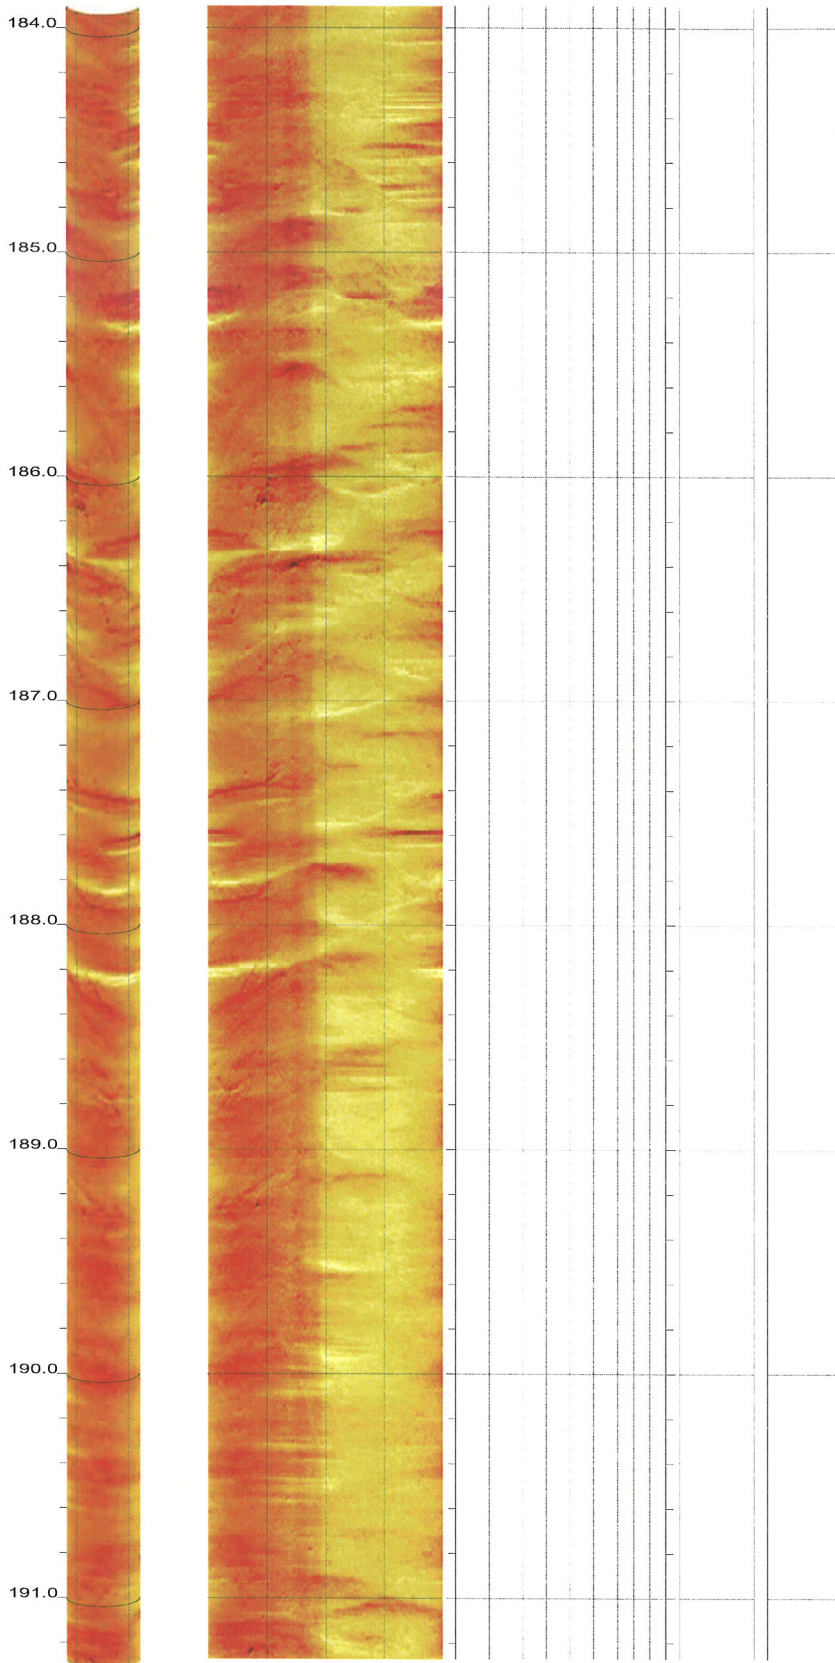

North Anna COL Boring B-909 Acoustic Televiewer Dips Sheet 24 of 28

North Anna COL Boring B-909 Acoustic Televiewer Dips Sheet 25 of 28

North Anna COL Boring B-909 Acoustic Televiewer Dips Sheet 26 of 28

North Anna COL Boring B-909 Acoustic Televiewer Dips Sheet 27 of 28