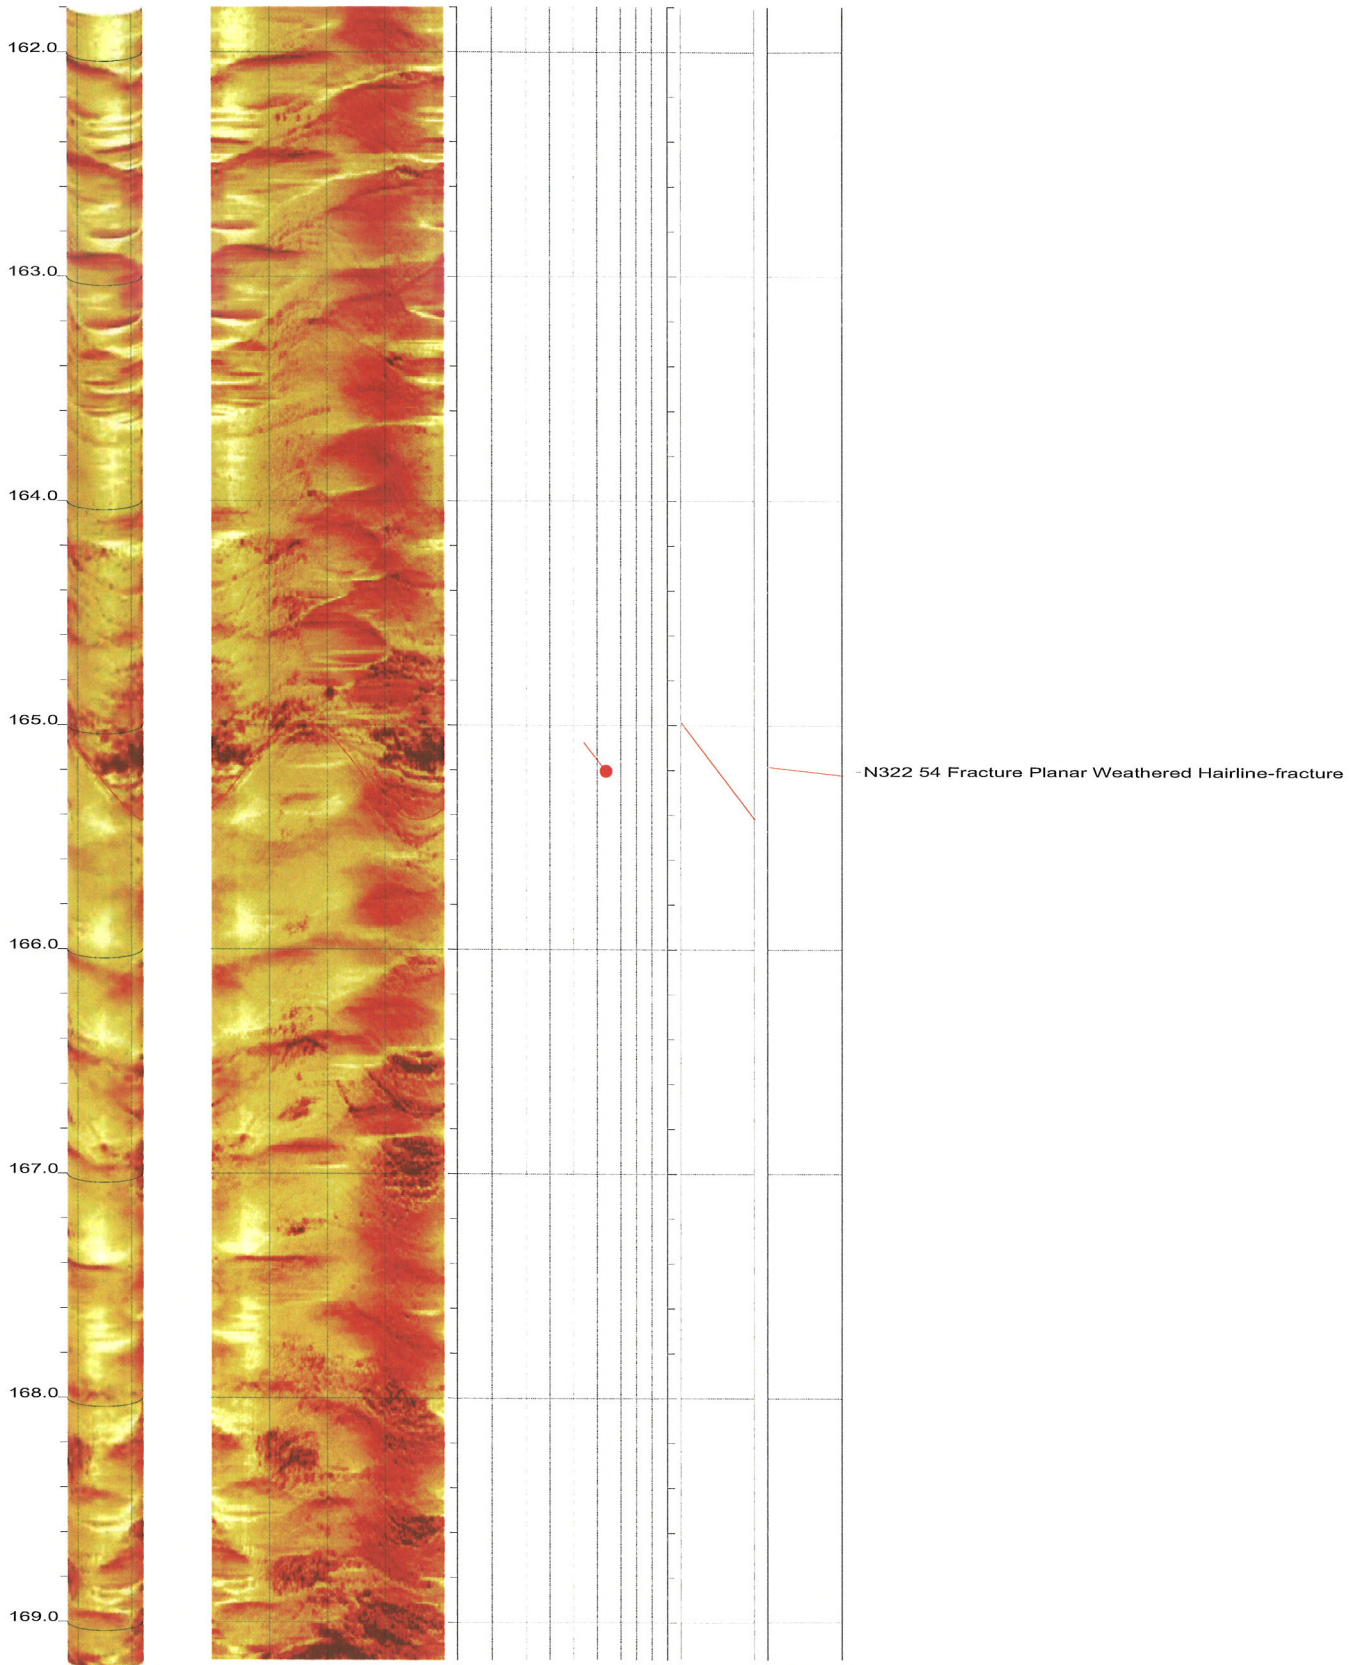

North Anna COL Boring B-909 Acoustic Televiewer Dips Sheet 19 of 28

North Anna COL Boring B-909 Acoustic Televiewer Dips Sheet 20 of 28

North Anna COL Boring B-909 Acoustic Televiewer Dips Sheet 21 of 28

North Anna COL Boring B-909 Acoustic Televiewer Dips Sheet 22 of 28

North Anna COL Boring B-909 Acoustic Televiewer Dips Sheet 23 of 28