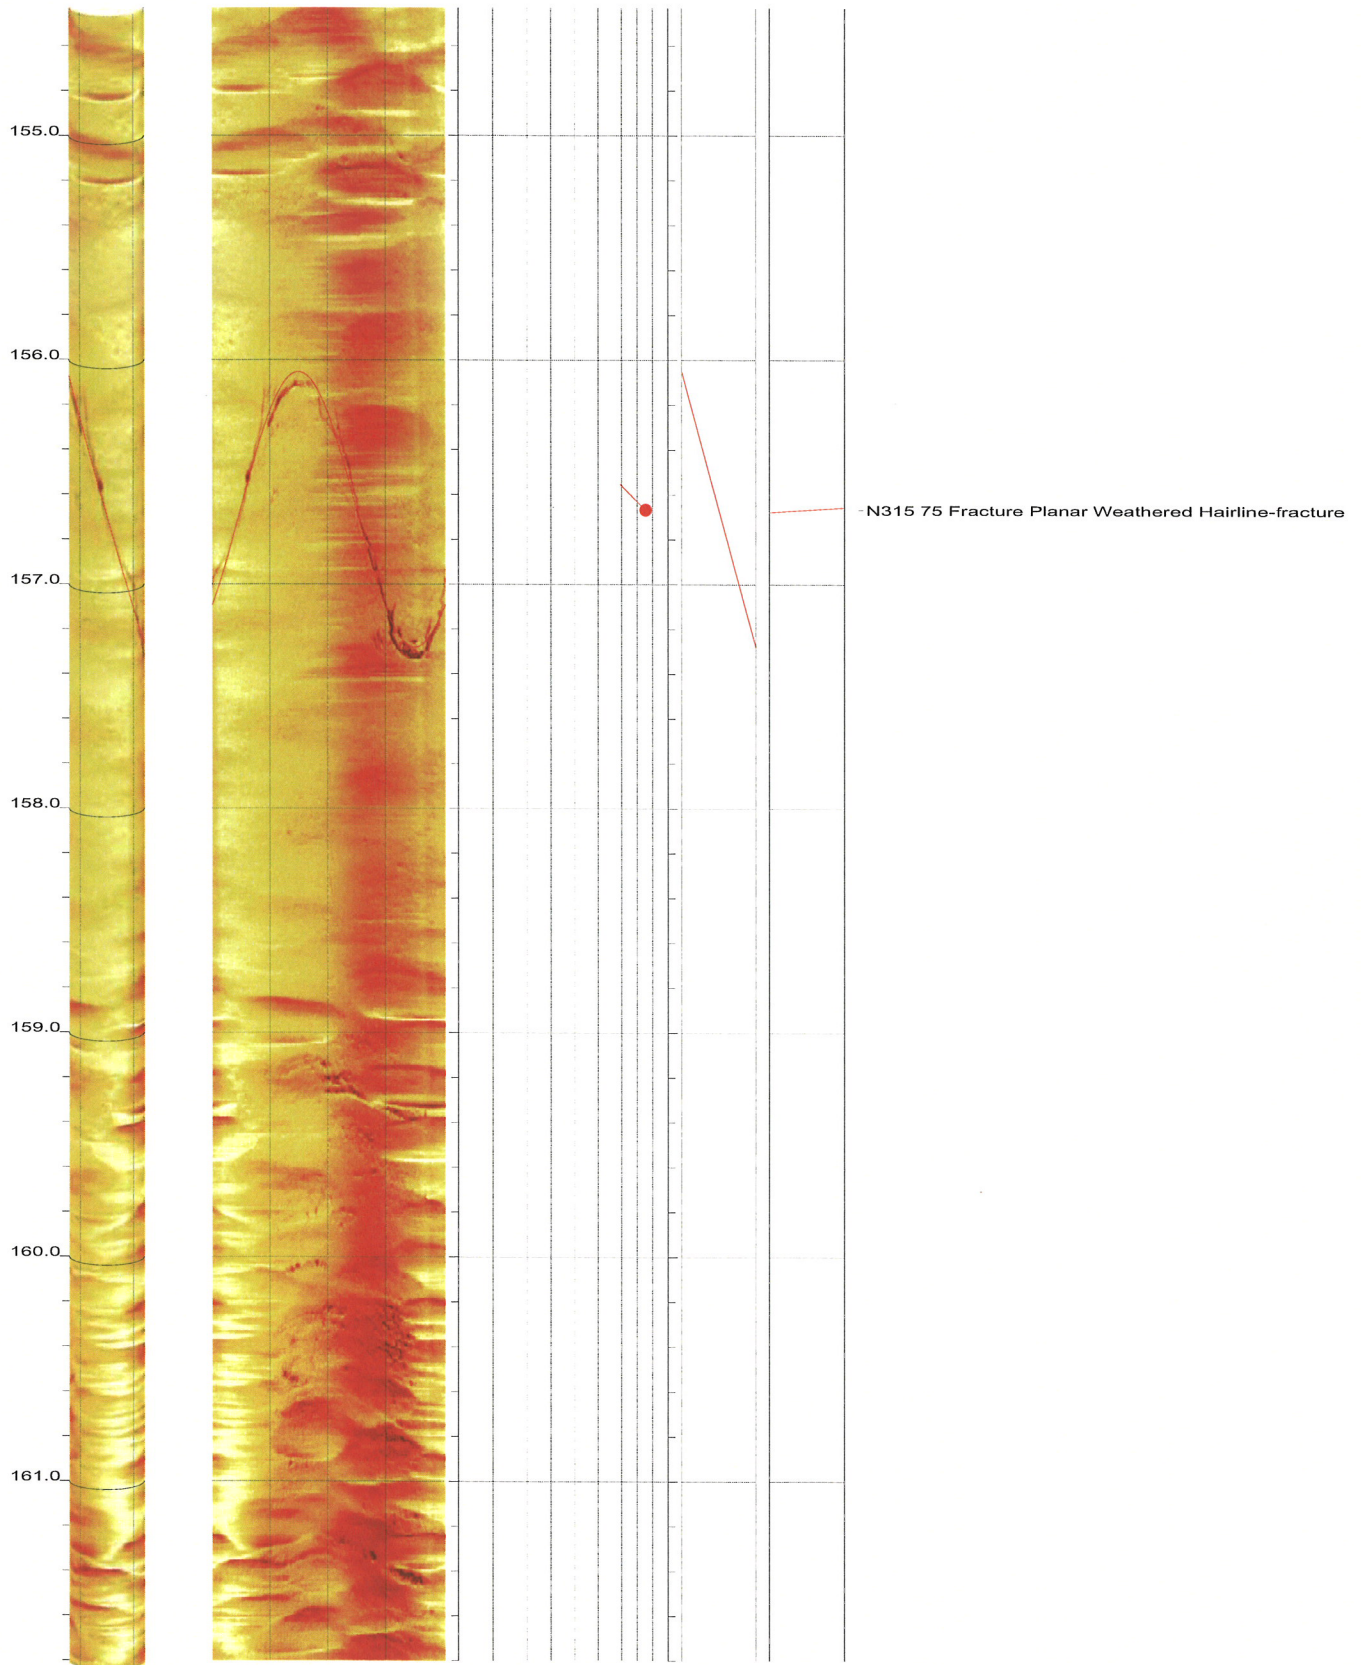

North Anna COL Boring B-909 Acoustic Televiewer Dips Sheet 19 of 28

North Anna COL Boring B-909 Acoustic Televiewer Dips Sheet 20 of 28

North Anna COL Boring B-909 Acoustic Televiewer Dips Sheet 21 of 28

North Anna COL Boring B-909 Acoustic Televiewer Dips Sheet 22 of 28

North Anna COL Boring B-909 Acoustic Televiewer Dips Sheet 23 of 28