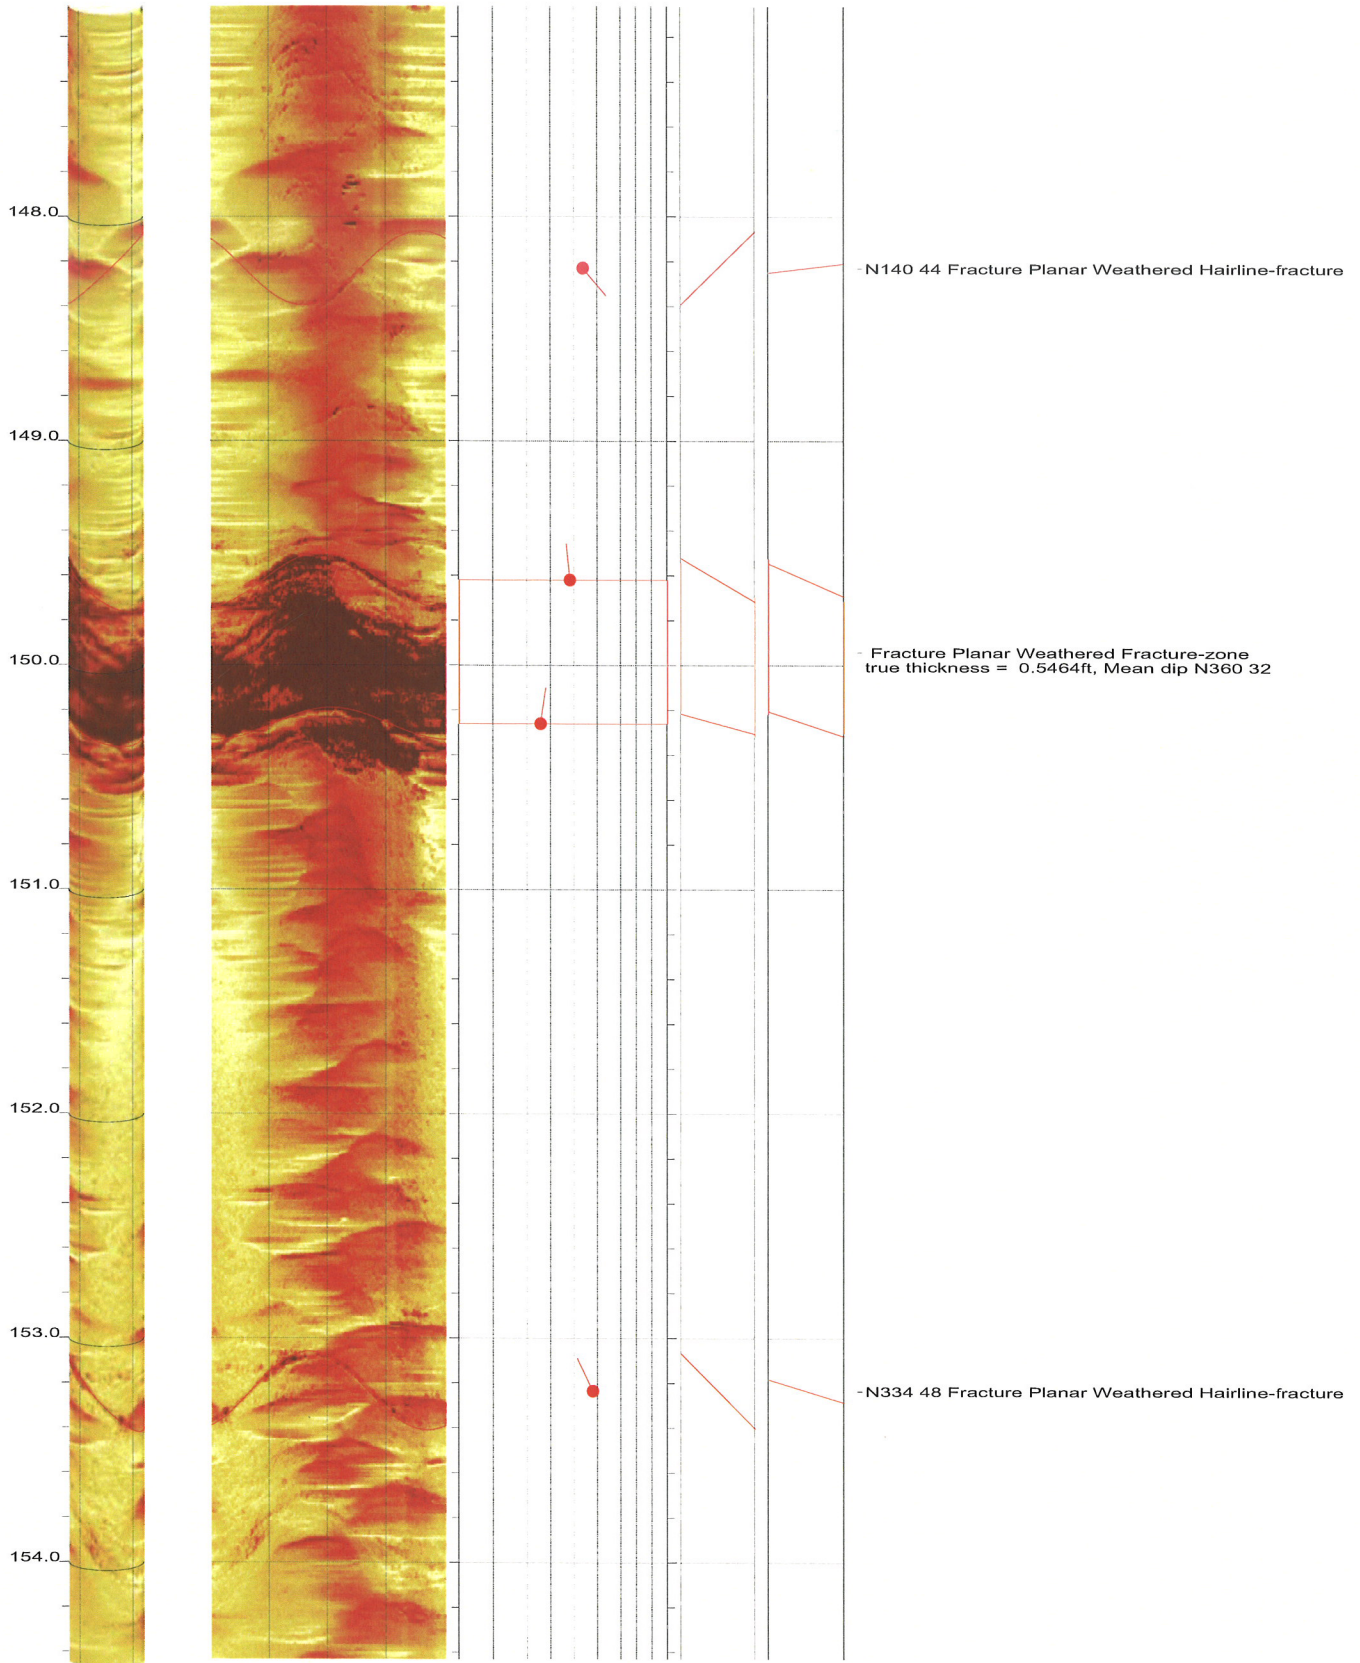

North Anna COL Boring B-909 Acoustic Televiewer Dips Sheet 19 of 28

North Anna COL Boring B-909 Acoustic Televiewer Dips Sheet 20 of 28

North Anna COL Boring B-909 Acoustic Televiewer Dips Sheet 21 of 28

North Anna COL Boring B-909 Acoustic Televiewer Dips Sheet 22 of 28

North Anna COL Boring B-909 Acoustic Televiewer Dips Sheet 23 of 28