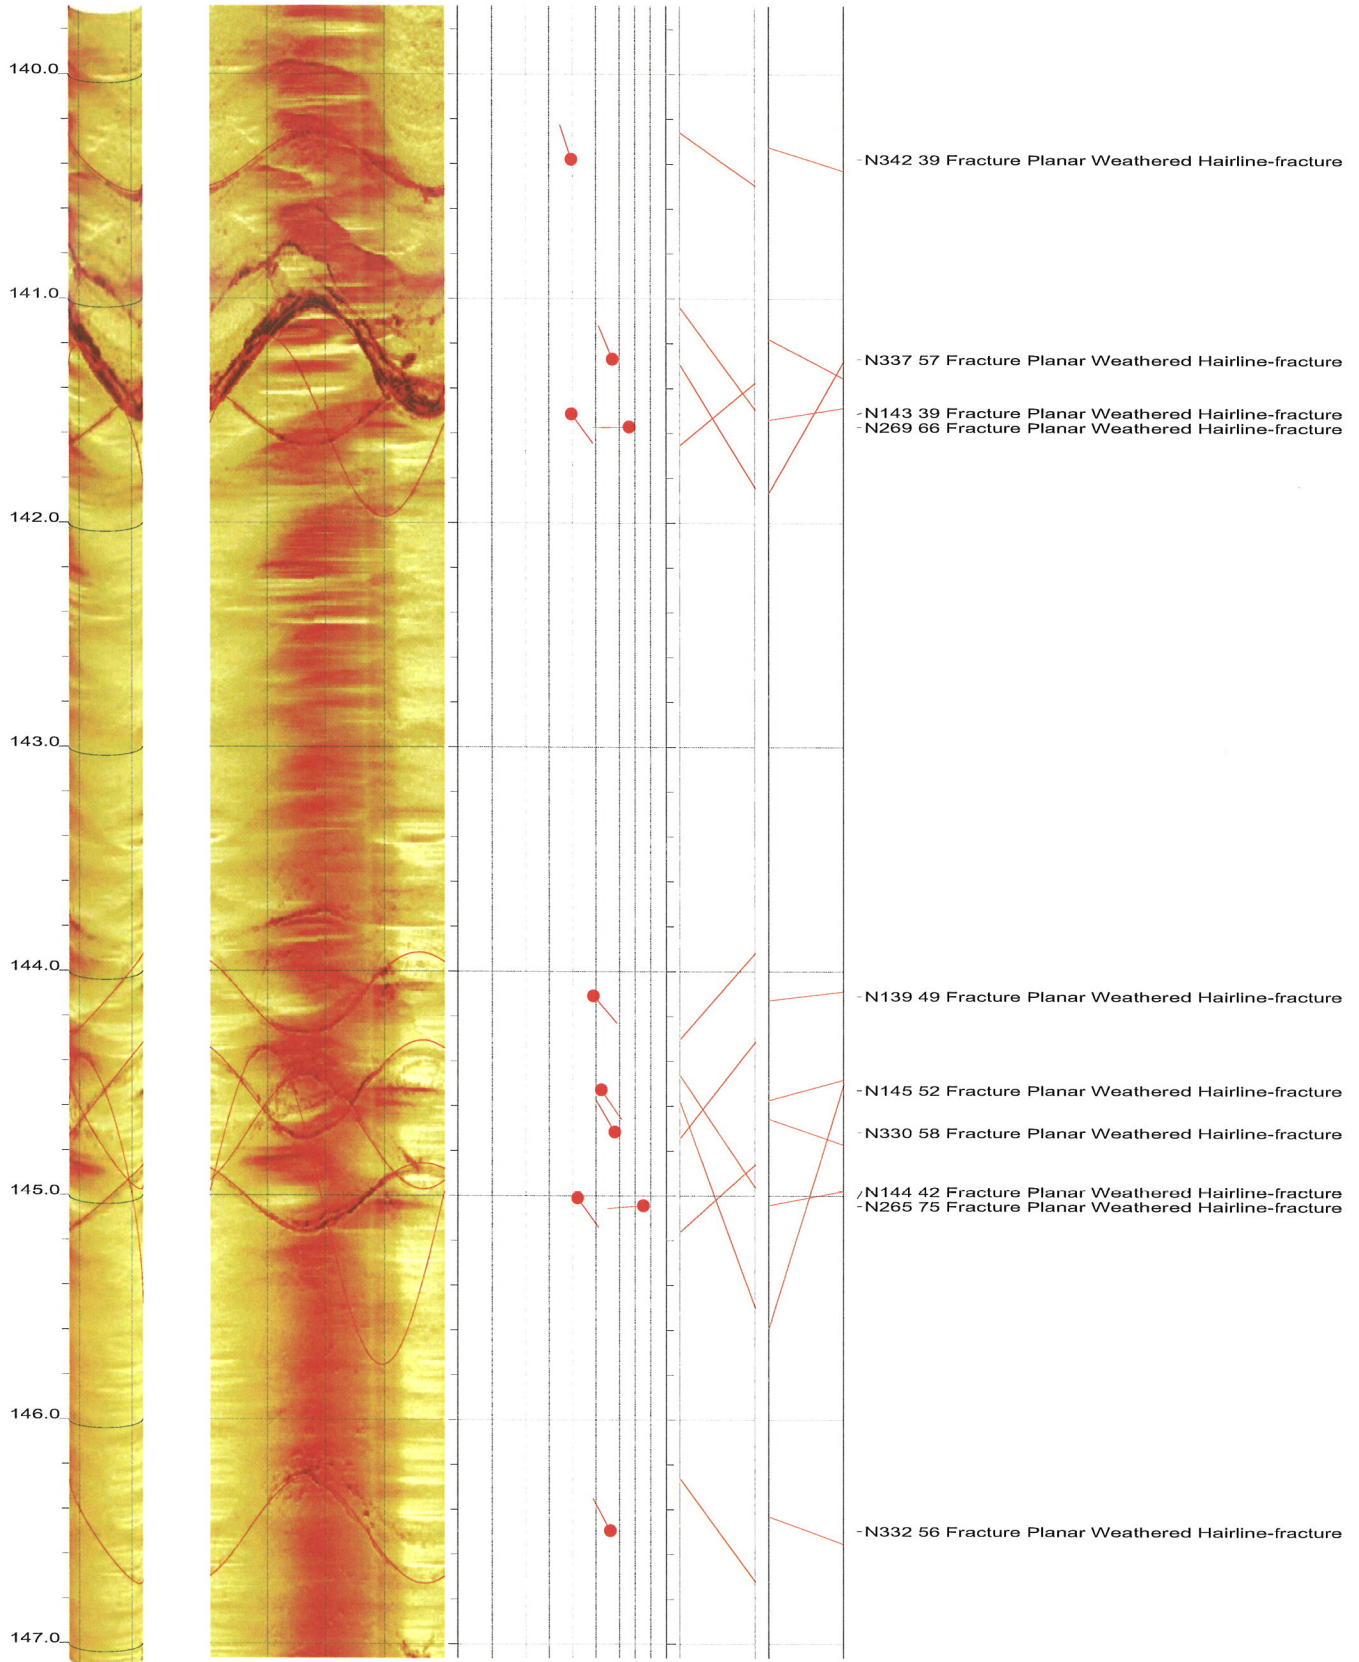

North Anna COL Boring B-909 Acoustic Televiewer Dips Sheet 19 of 28

North Anna COL Boring B-909 Acoustic Televiewer Dips Sheet 20 of 28

North Anna COL Boring B-909 Acoustic Televiewer Dips Sheet 21 of 28

North Anna COL Boring B-909 Acoustic Televiewer Dips Sheet 22 of 28

North Anna COL Boring B-909 Acoustic Televiewer Dips Sheet 23 of 28