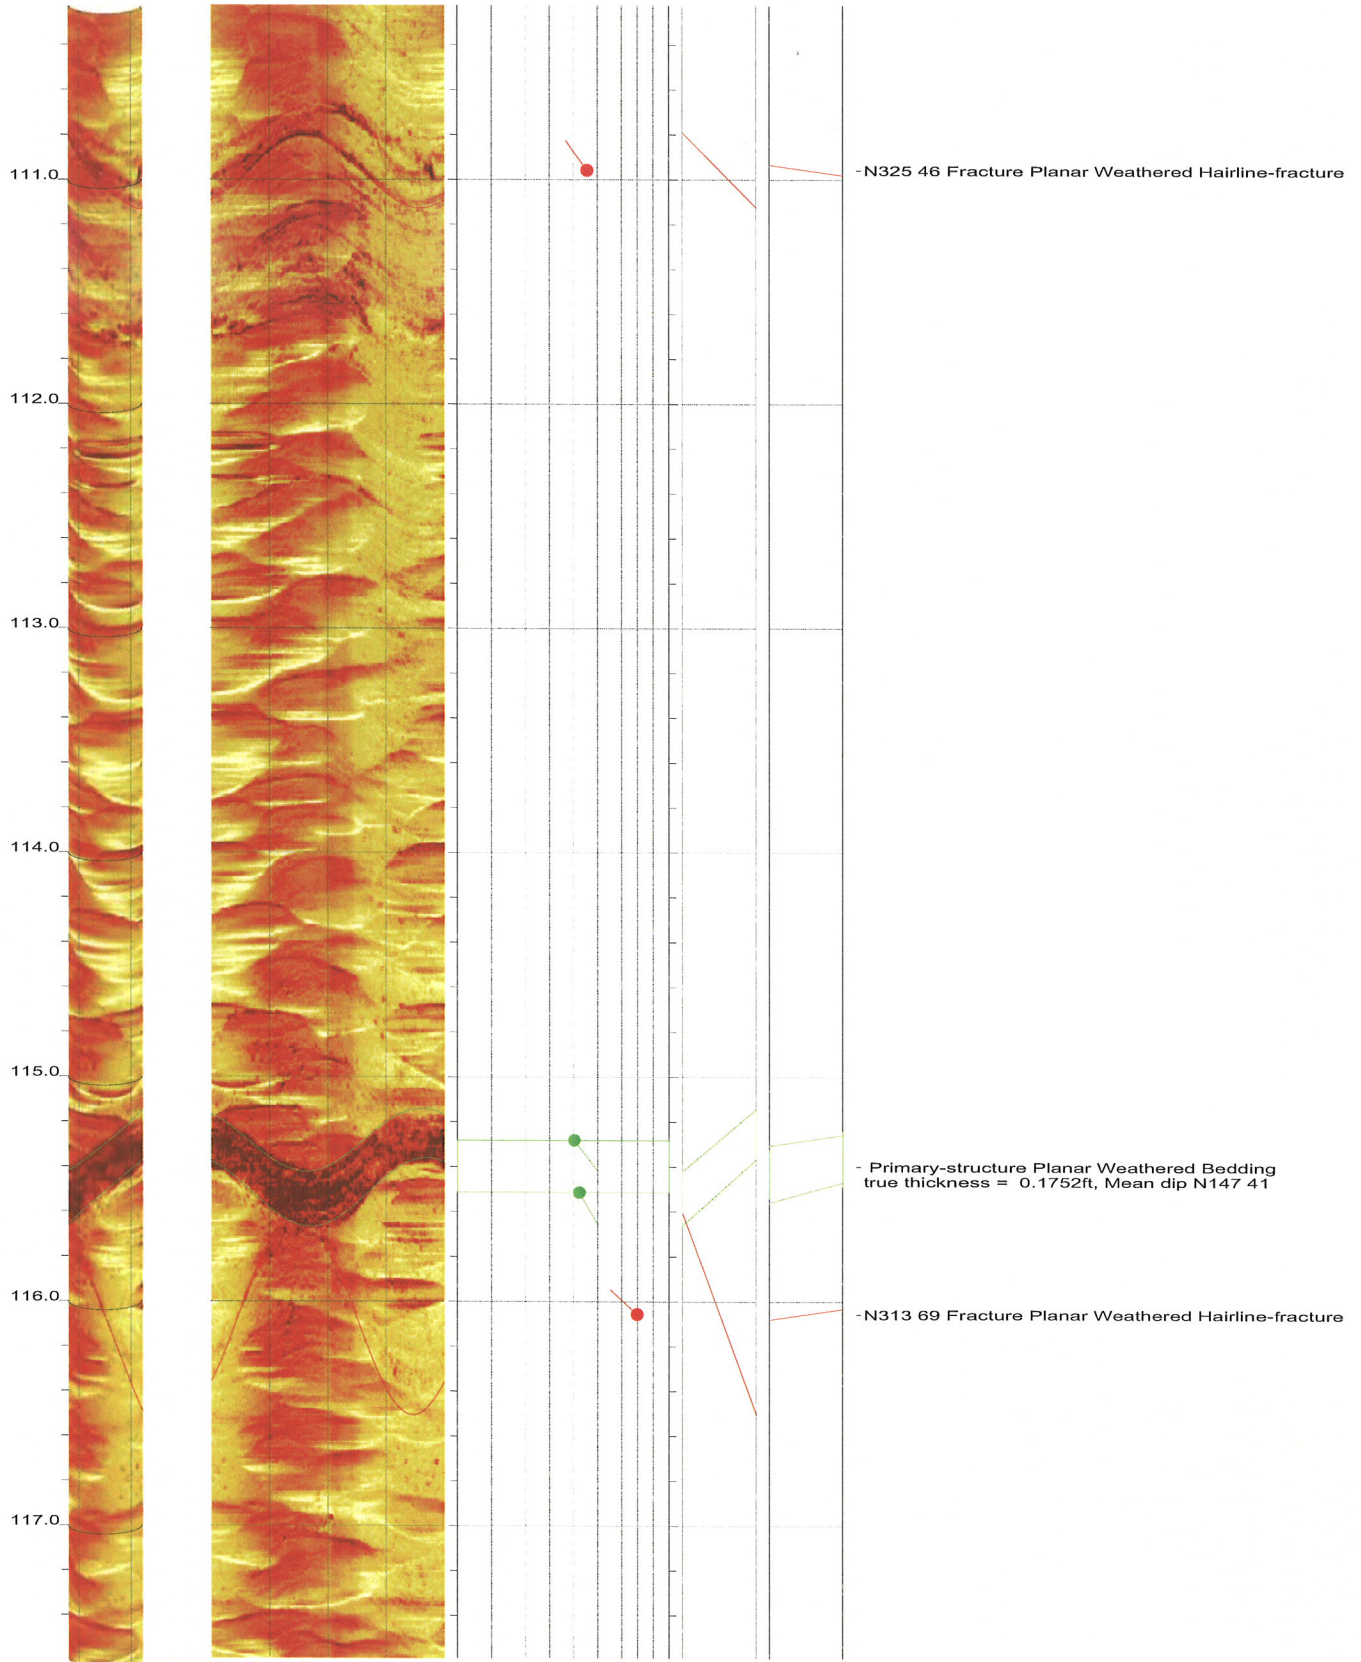

North Anna COL Boring B-909 Acoustic Televiewer Dips Sheet 14 of 28

North Anna COL Boring B-909 Acoustic Televiewer Dips Sheet 15 of 28

North Anna COL Boring B-909 Acoustic Televiewer Dips Sheet 16 of 28

North Anna COL Boring B-909 Acoustic Televiewer Dips Sheet 17 of 28

North Anna COL Boring B-909 Acoustic Televiewer Dips Sheet 18 of 28