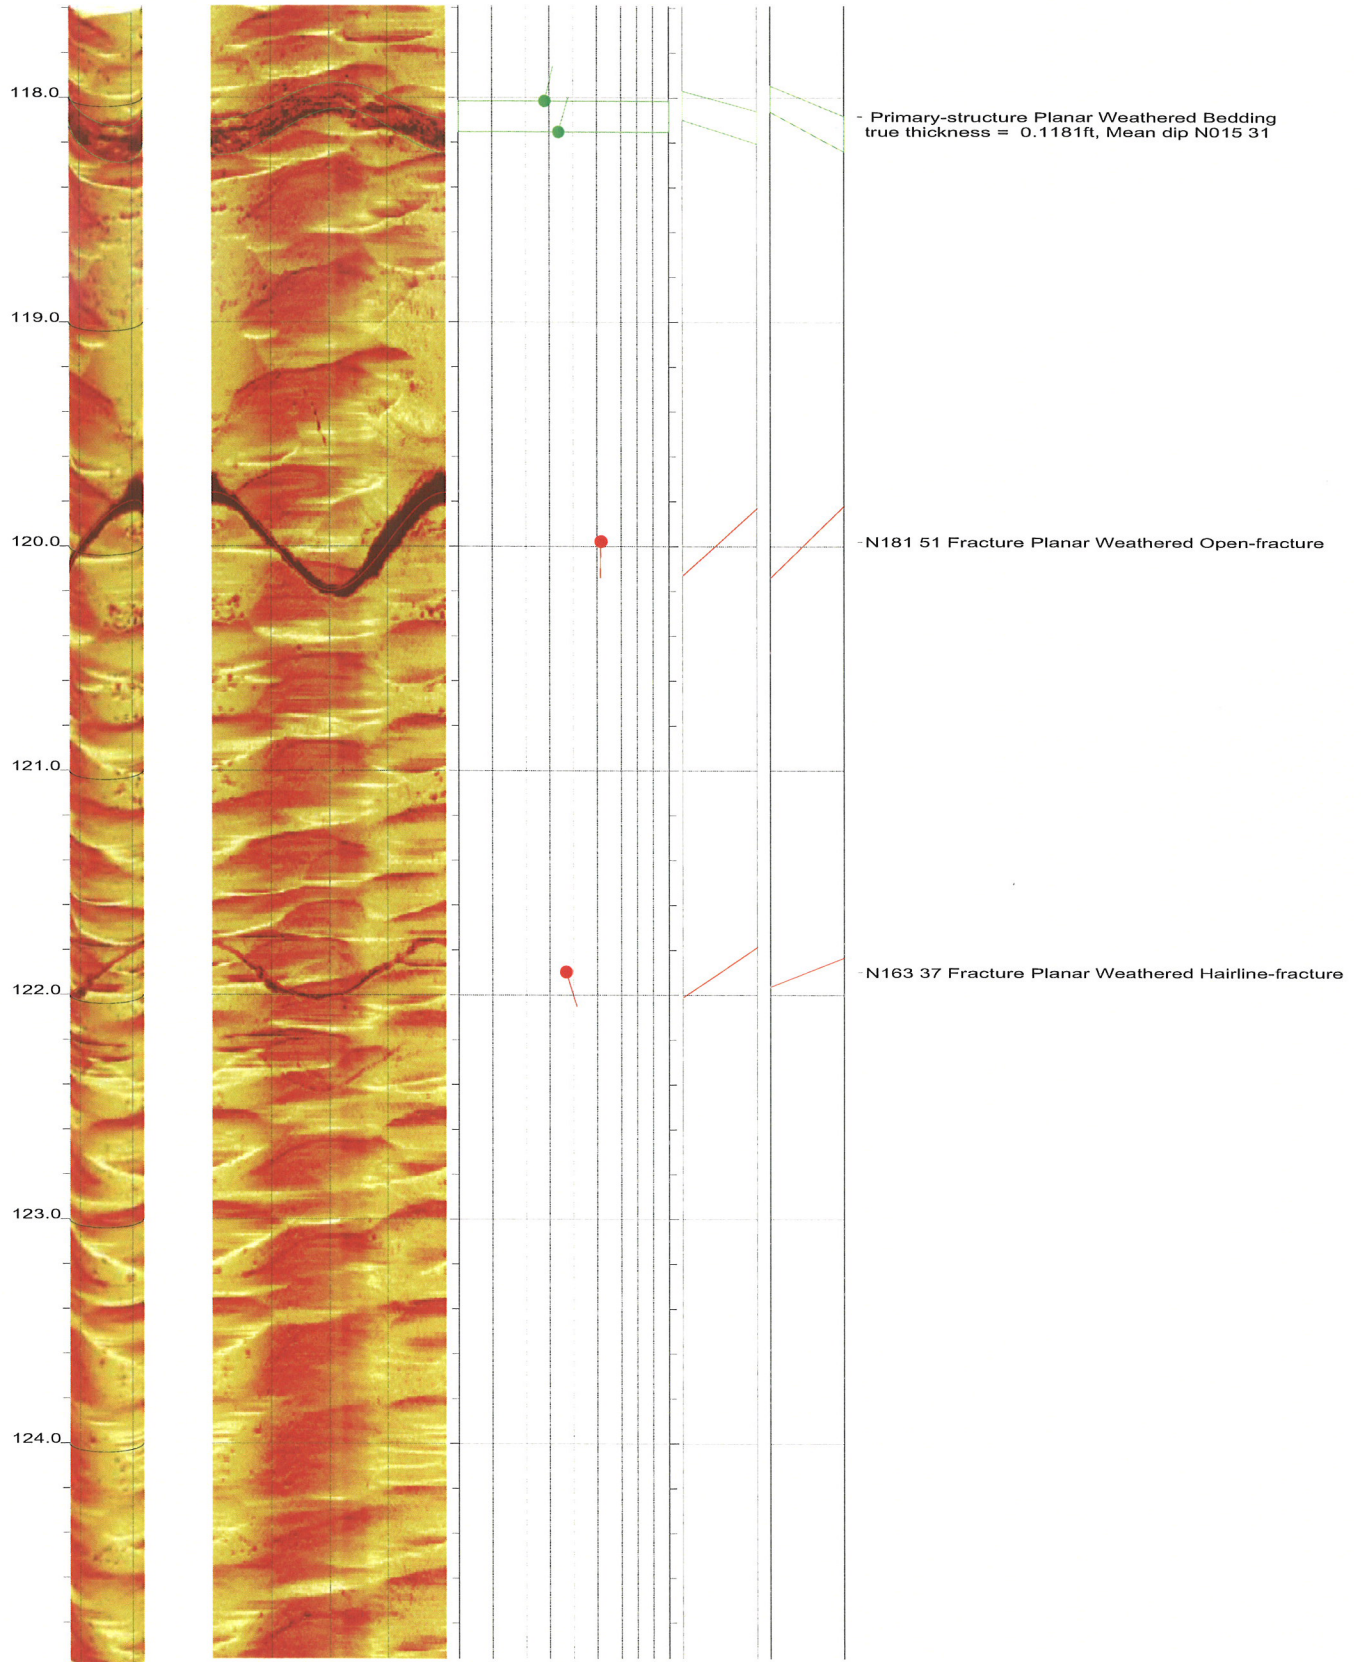

North Anna COL Boring B-909 Acoustic Televiewer Dips Sheet 14 of 28

North Anna COL Boring B-909 Acoustic Televiewer Dips Sheet 15 of 28

North Anna COL Boring B-909 Acoustic Televiewer Dips Sheet 16 of 28

North Anna COL Boring B-909 Acoustic Televiewer Dips Sheet 17 of 28

North Anna COL Boring B-909 Acoustic Televiewer Dips Sheet 18 of 28