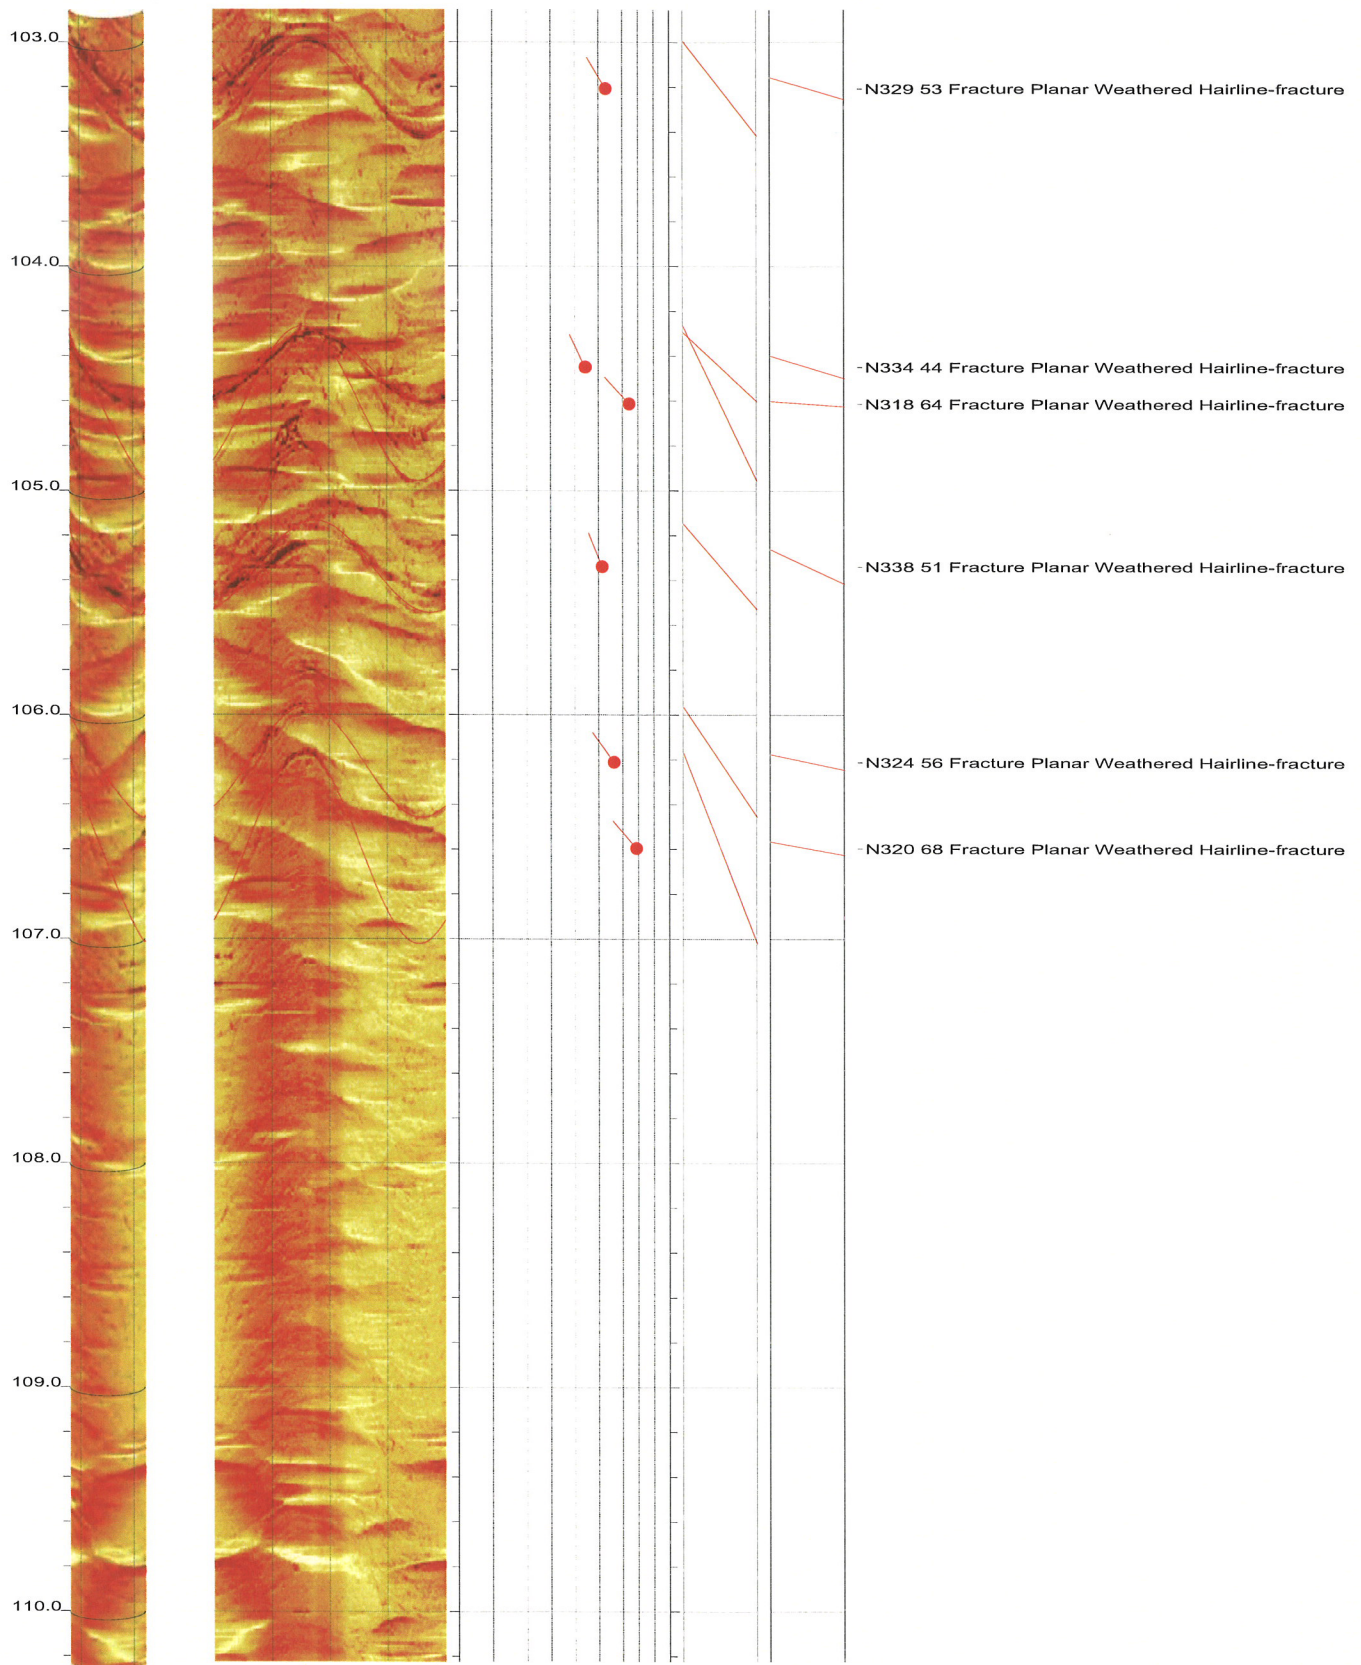

North Anna COL Boring B-909 Acoustic Televiewer Dips Sheet 14 of 28

North Anna COL Boring B-909 Acoustic Televiewer Dips Sheet 15 of 28

North Anna COL Boring B-909 Acoustic Televiewer Dips Sheet 16 of 28

North Anna COL Boring B-909 Acoustic Televiewer Dips Sheet 17 of 28

North Anna COL Boring B-909 Acoustic Televiewer Dips Sheet 18 of 28