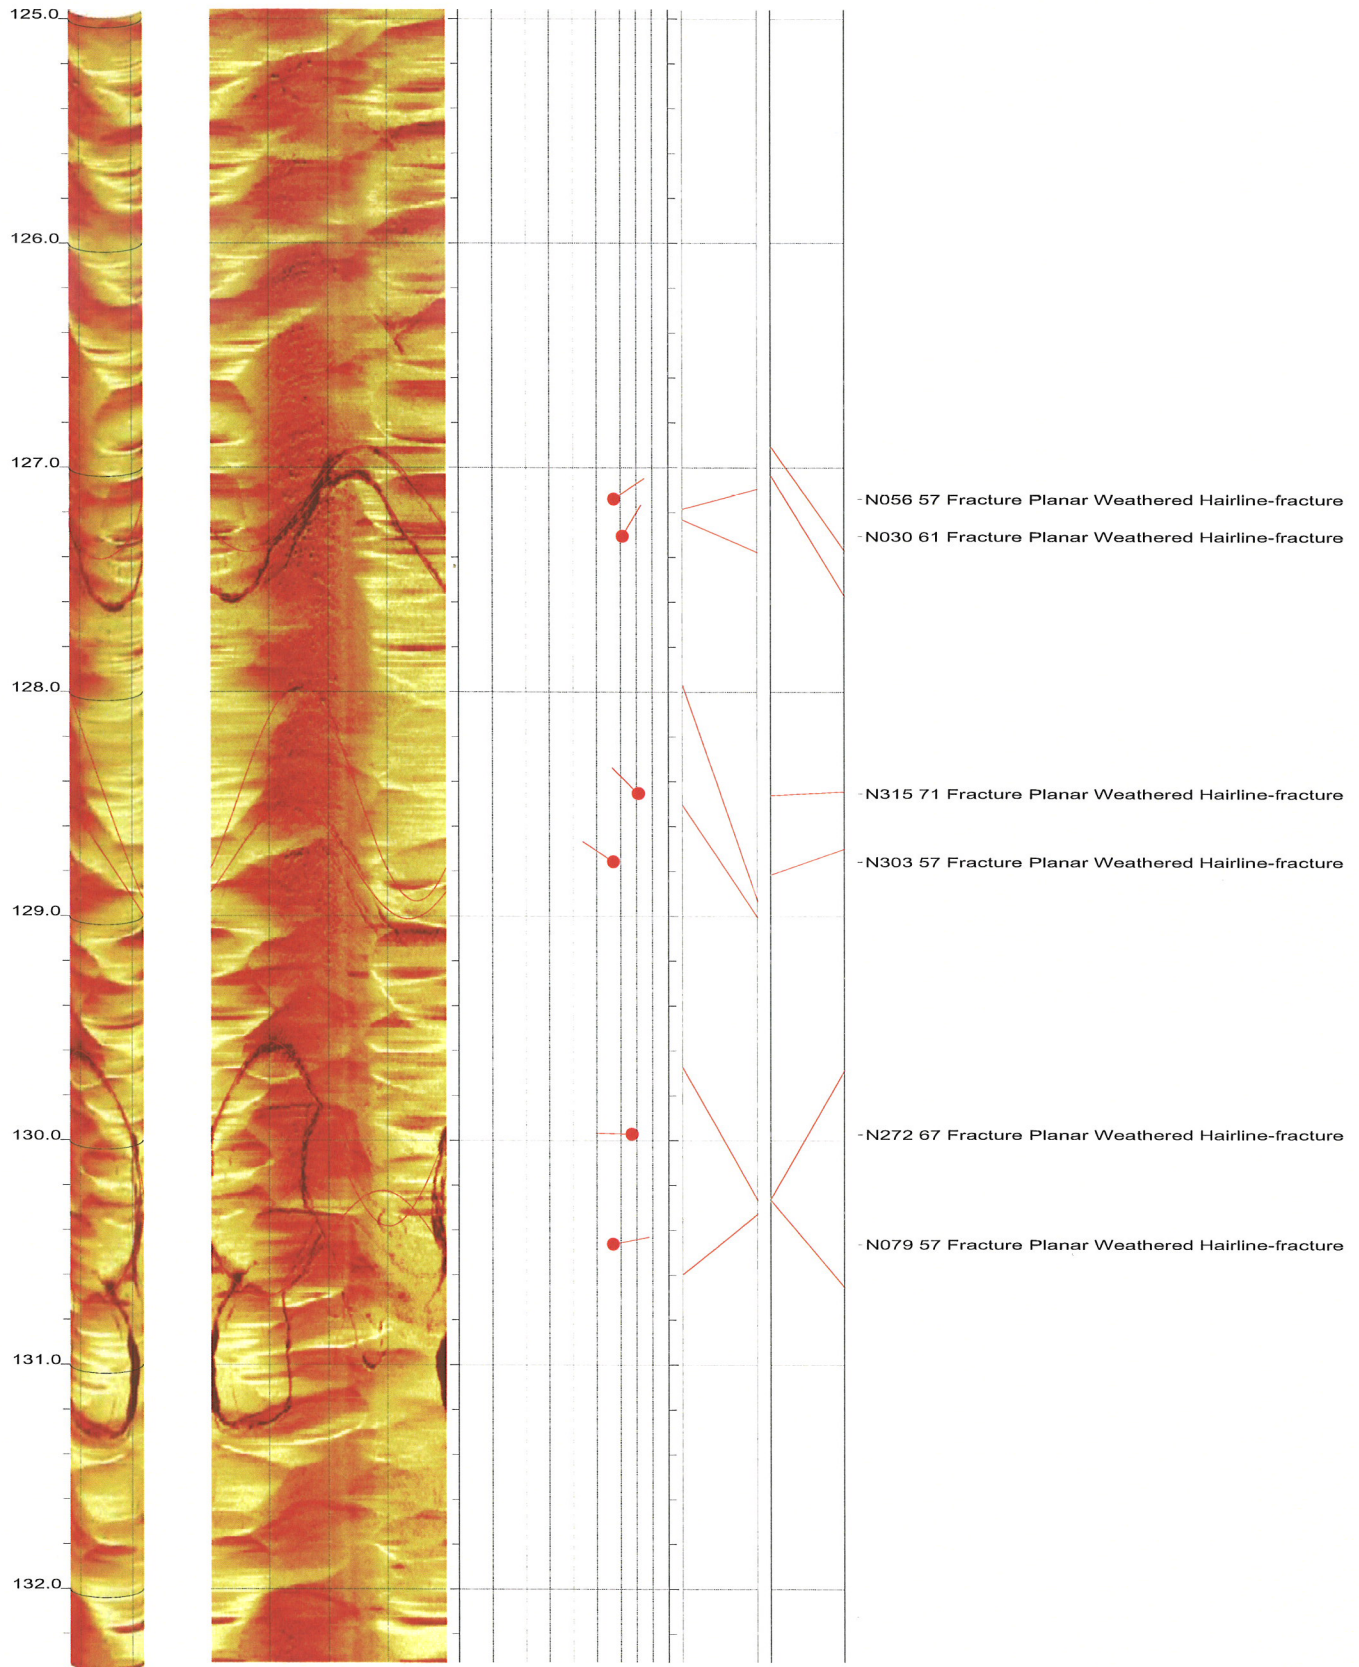

North Anna COL Boring B-909 Acoustic Televiewer Dips Sheet 14 of 28

North Anna COL Boring B-909 Acoustic Televiewer Dips Sheet 15 of 28

North Anna COL Boring B-909 Acoustic Televiewer Dips Sheet 16 of 28

North Anna COL Boring B-909 Acoustic Televiewer Dips Sheet 17 of 28

North Anna COL Boring B-909 Acoustic Televiewer Dips Sheet 18 of 28