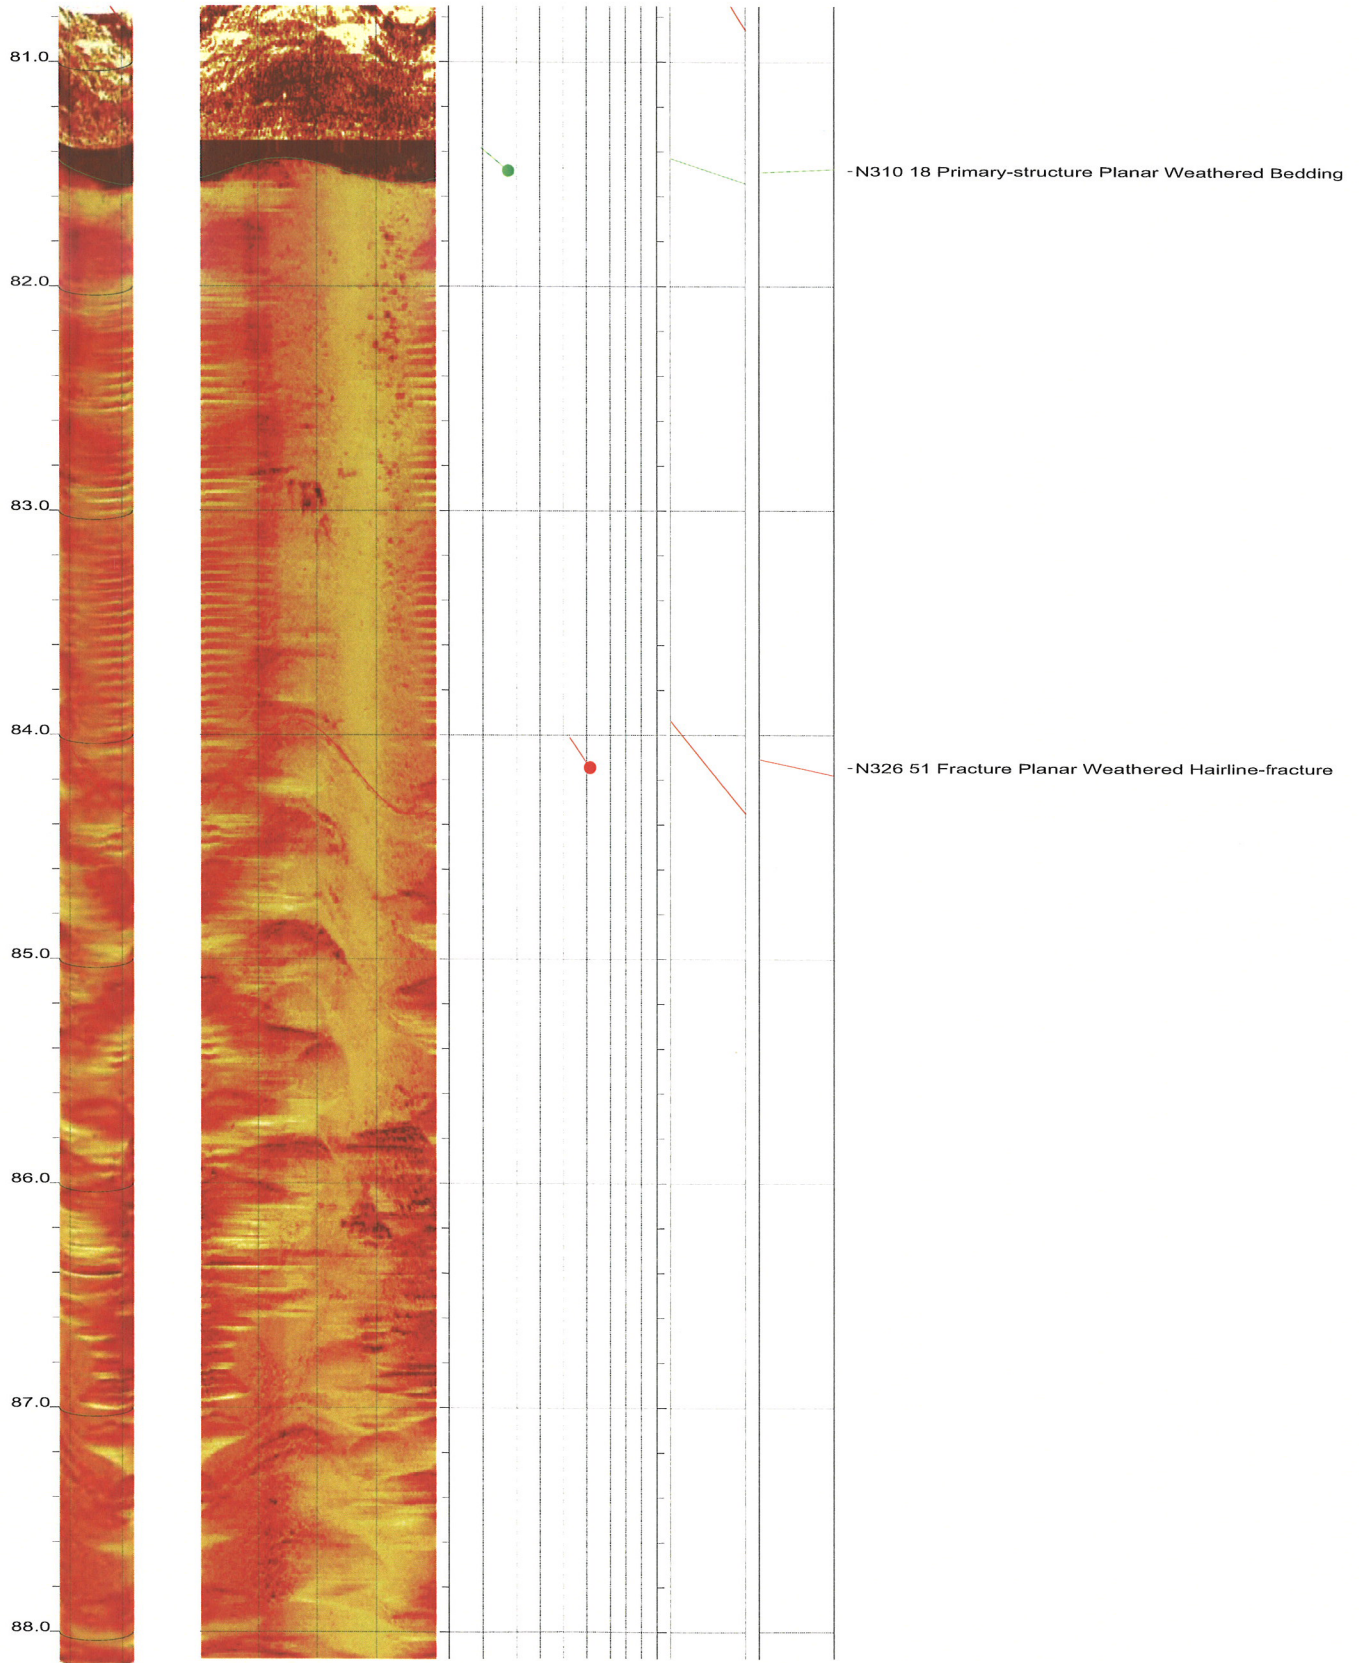

North Anna COL Boring B-909 Acoustic Televiewer Dips Sheet 9 of 28

North Anna COL Boring B-909 Acoustic Televiewer Dips Sheet 10 of 28

North Anna COL Boring B-909 Acoustic Televiewer Dips Sheet 11 of 28

North Anna COL Boring B-909 Acoustic Televiewer Dips Sheet 12 of 28

North Anna COL Boring B-909 Acoustic Televiewer Dips Sheet 13 of 28