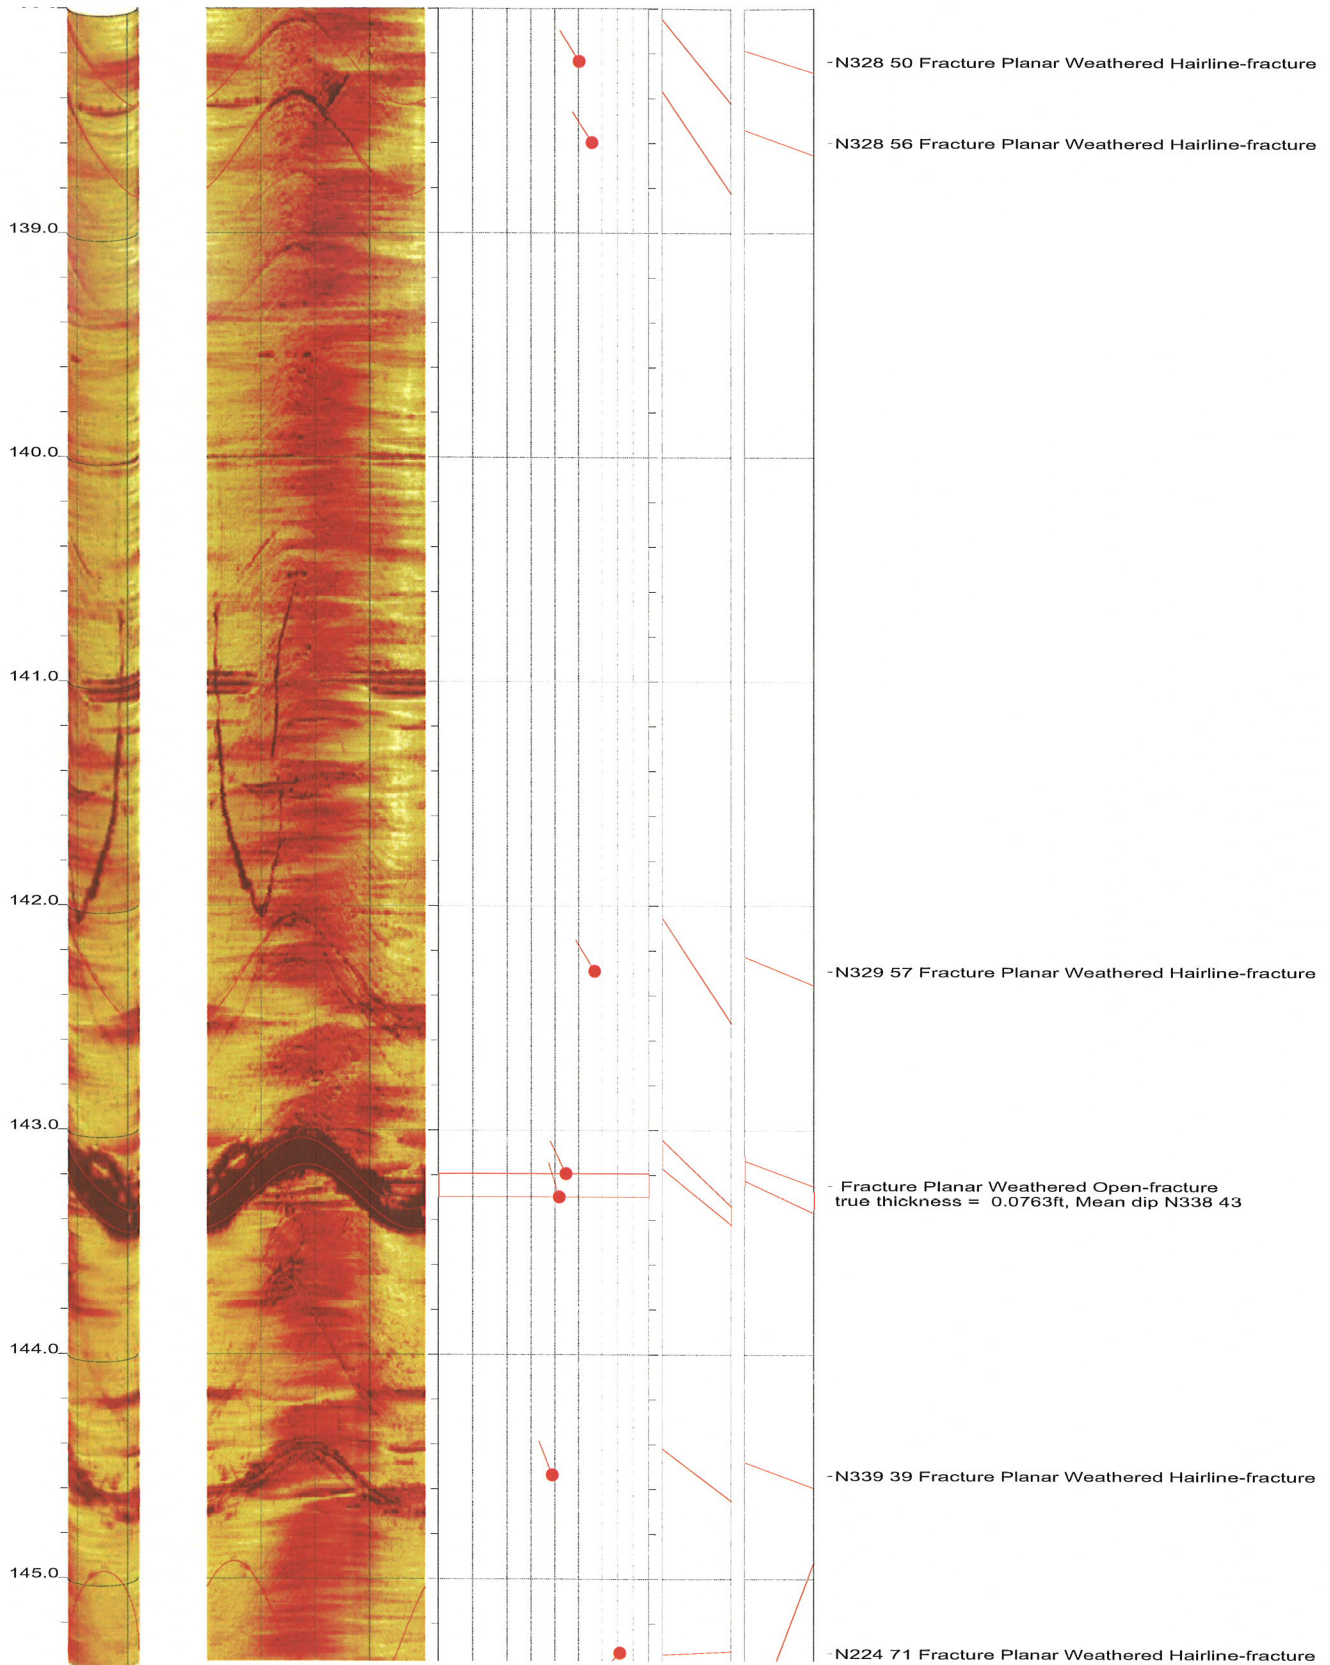

North Anna COL Boring B-907 Acoustic Televiewer Dips Sheet 17 of 22

North Anna COL Boring B-907 Acoustic Televiewer Dips Sheet 18 of 22

North Anna COL Boring B-907 Acoustic Televiewer Dips Sheet 19 of 22

North Anna COL Boring B-907 Acoustic Televiewer Dips Sheet 20 of 22