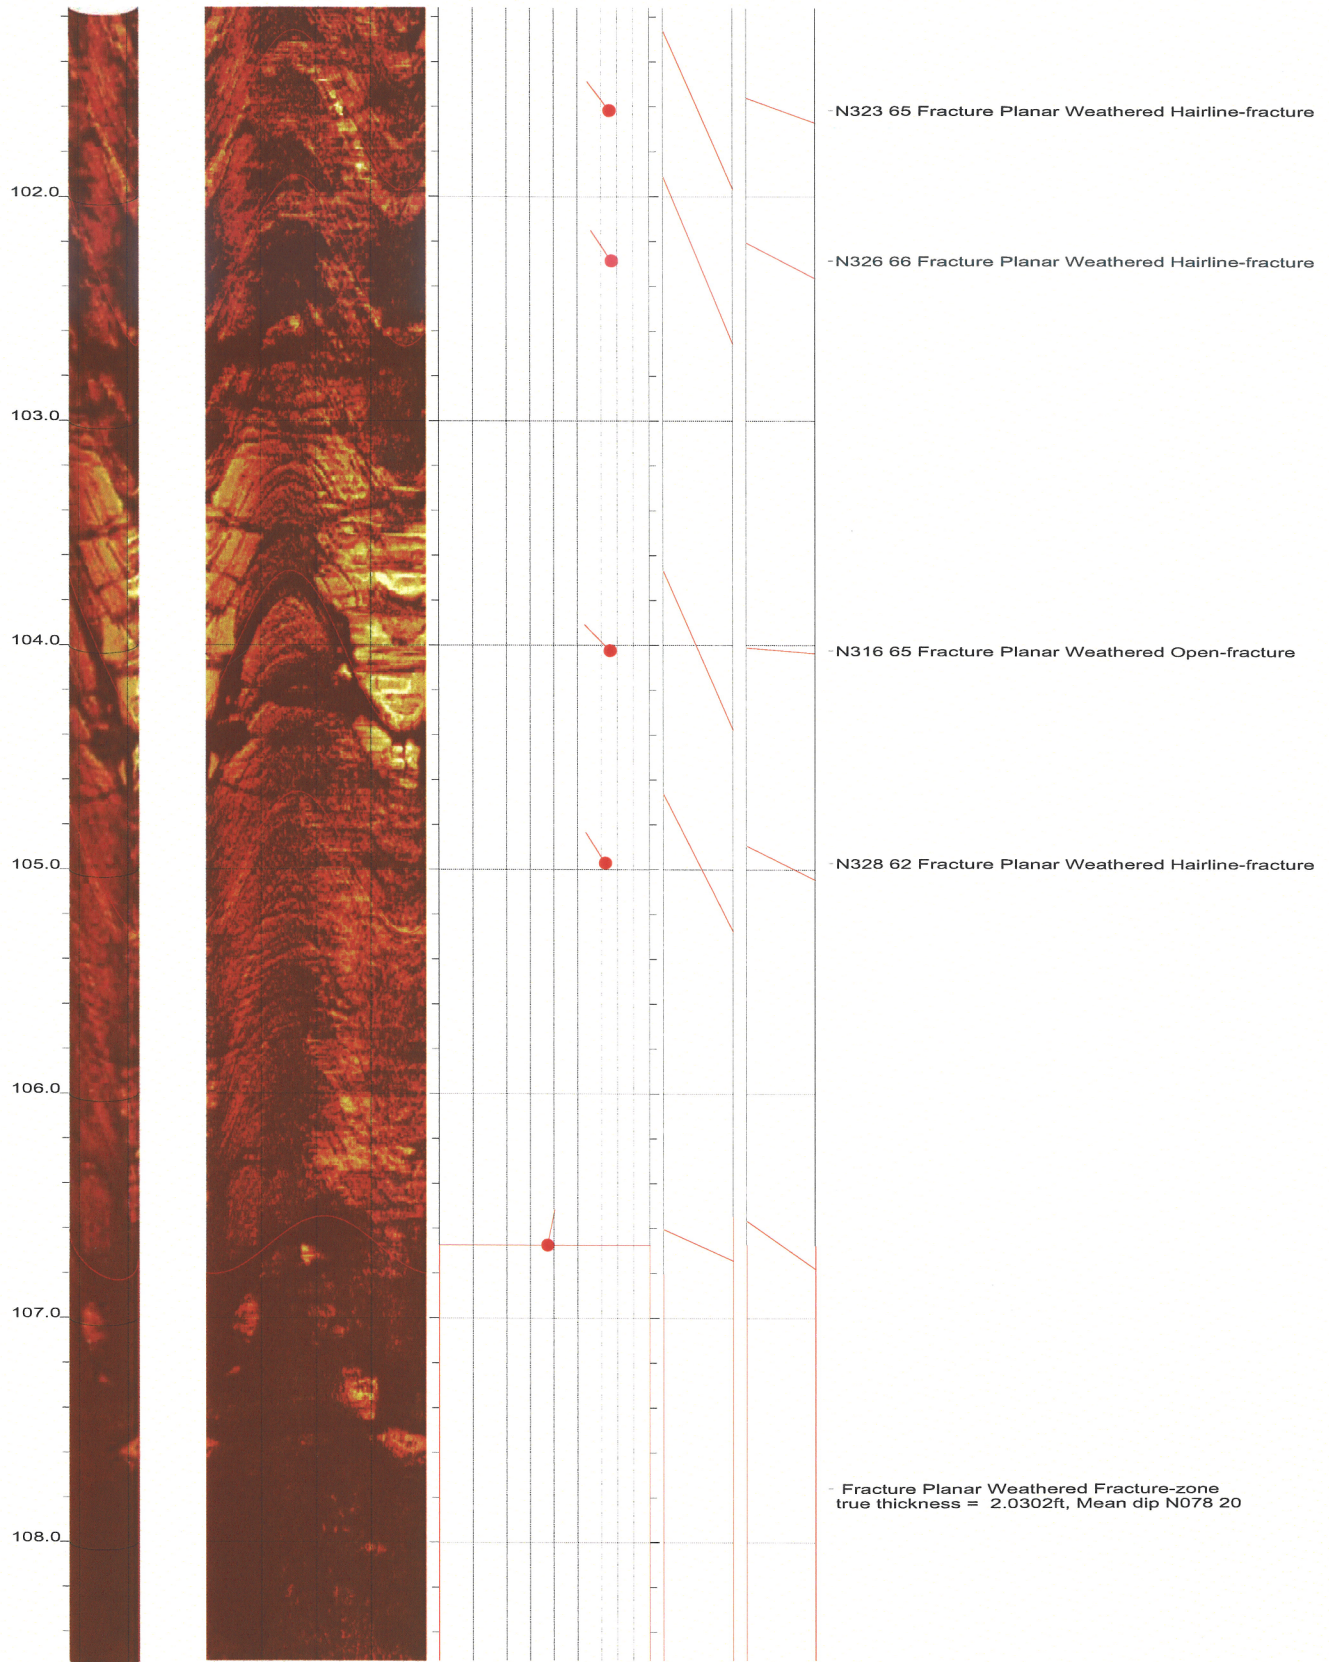

North Anna COL Boring B-907 Acoustic Televiewer Dips Sheet 13 of 22

North Anna COL Boring B-907 Acoustic Televiewer Dips Sheet 14 of 22

North Anna COL Boring B-907 Acoustic Televiewer Dips Sheet 15 of 22

North Anna COL Boring B-907 Acoustic Televiewer Dips Sheet 16 of 22