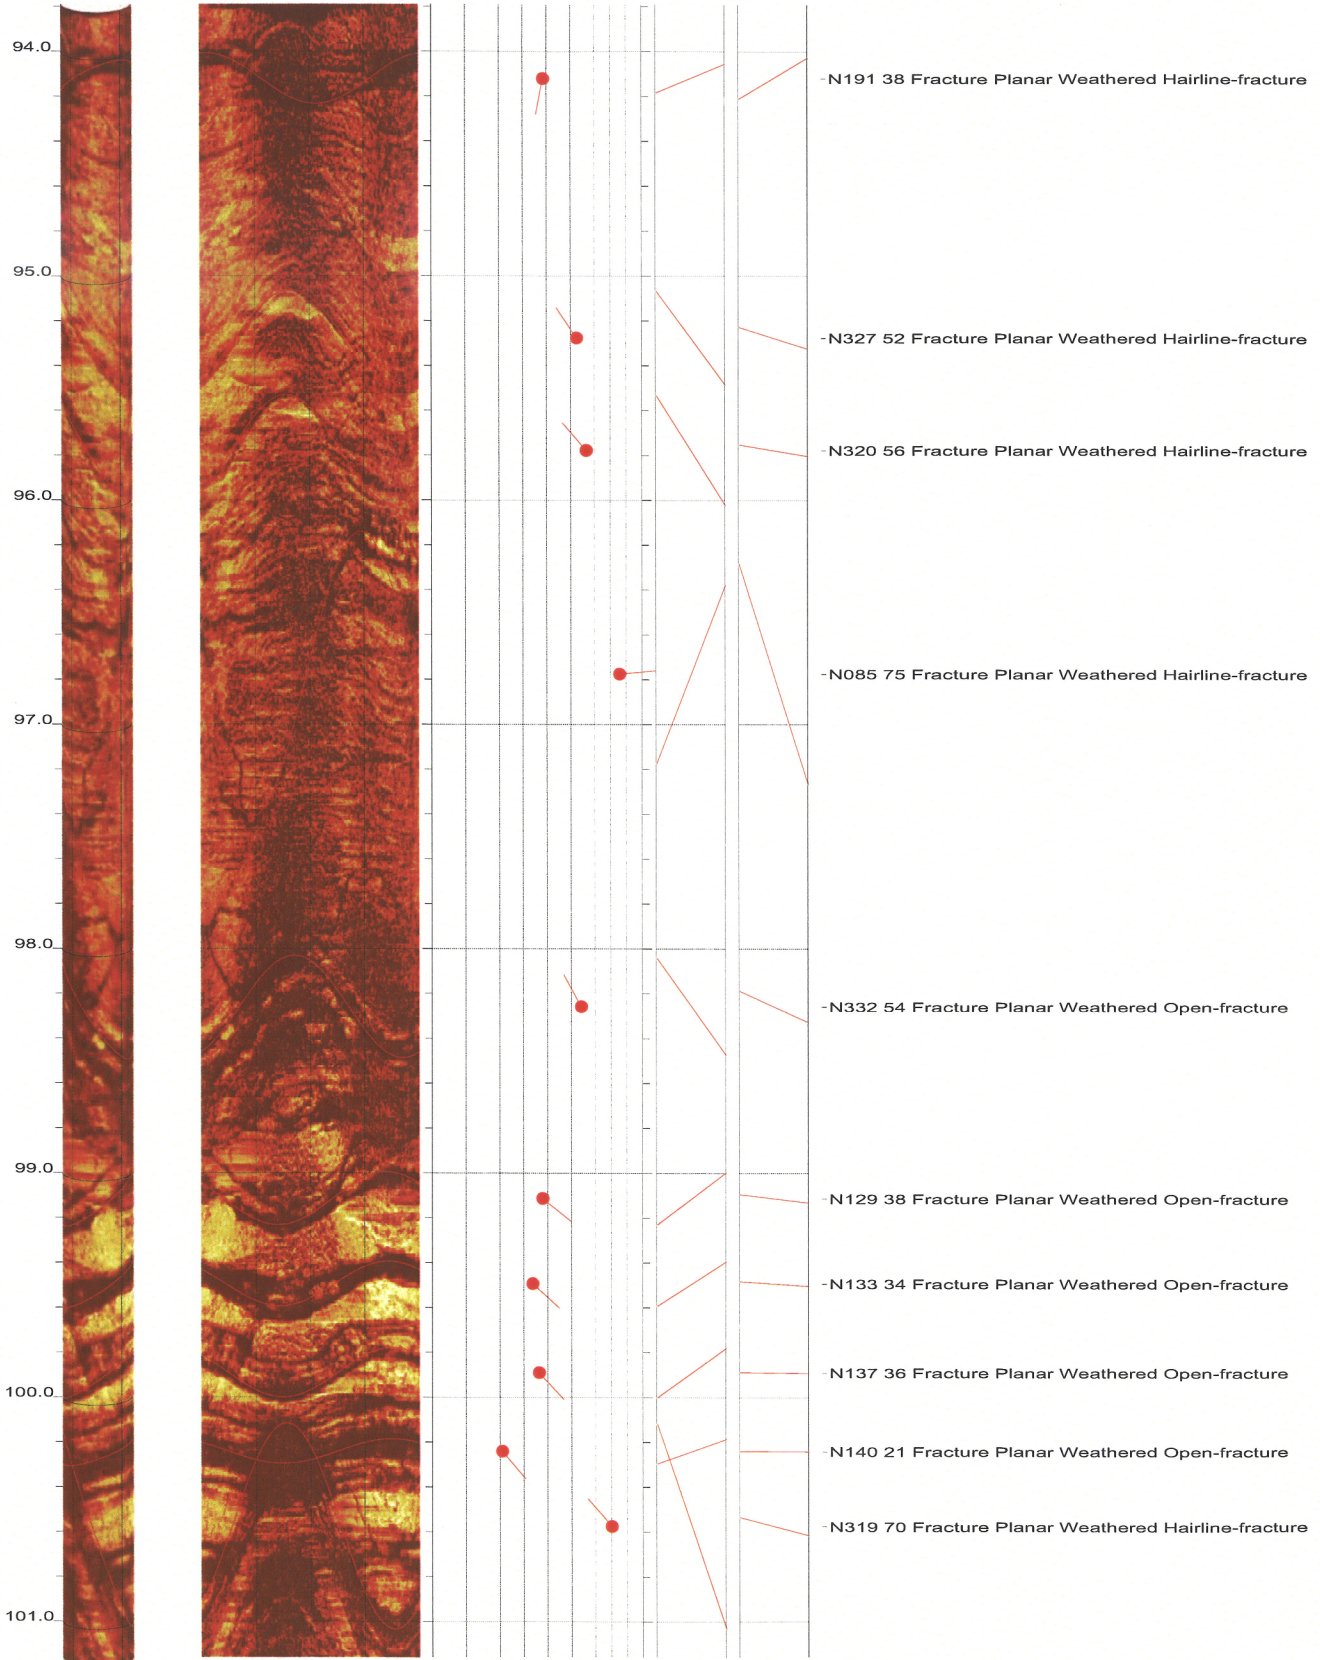

North Anna COL Boring B-907 Acoustic Televiewer Dips Sheet 13 of 22

North Anna COL Boring B-907 Acoustic Televiewer Dips Sheet 14 of 22

North Anna COL Boring B-907 Acoustic Televiewer Dips Sheet 15 of 22

North Anna COL Boring B-907 Acoustic Televiewer Dips Sheet 16 of 22