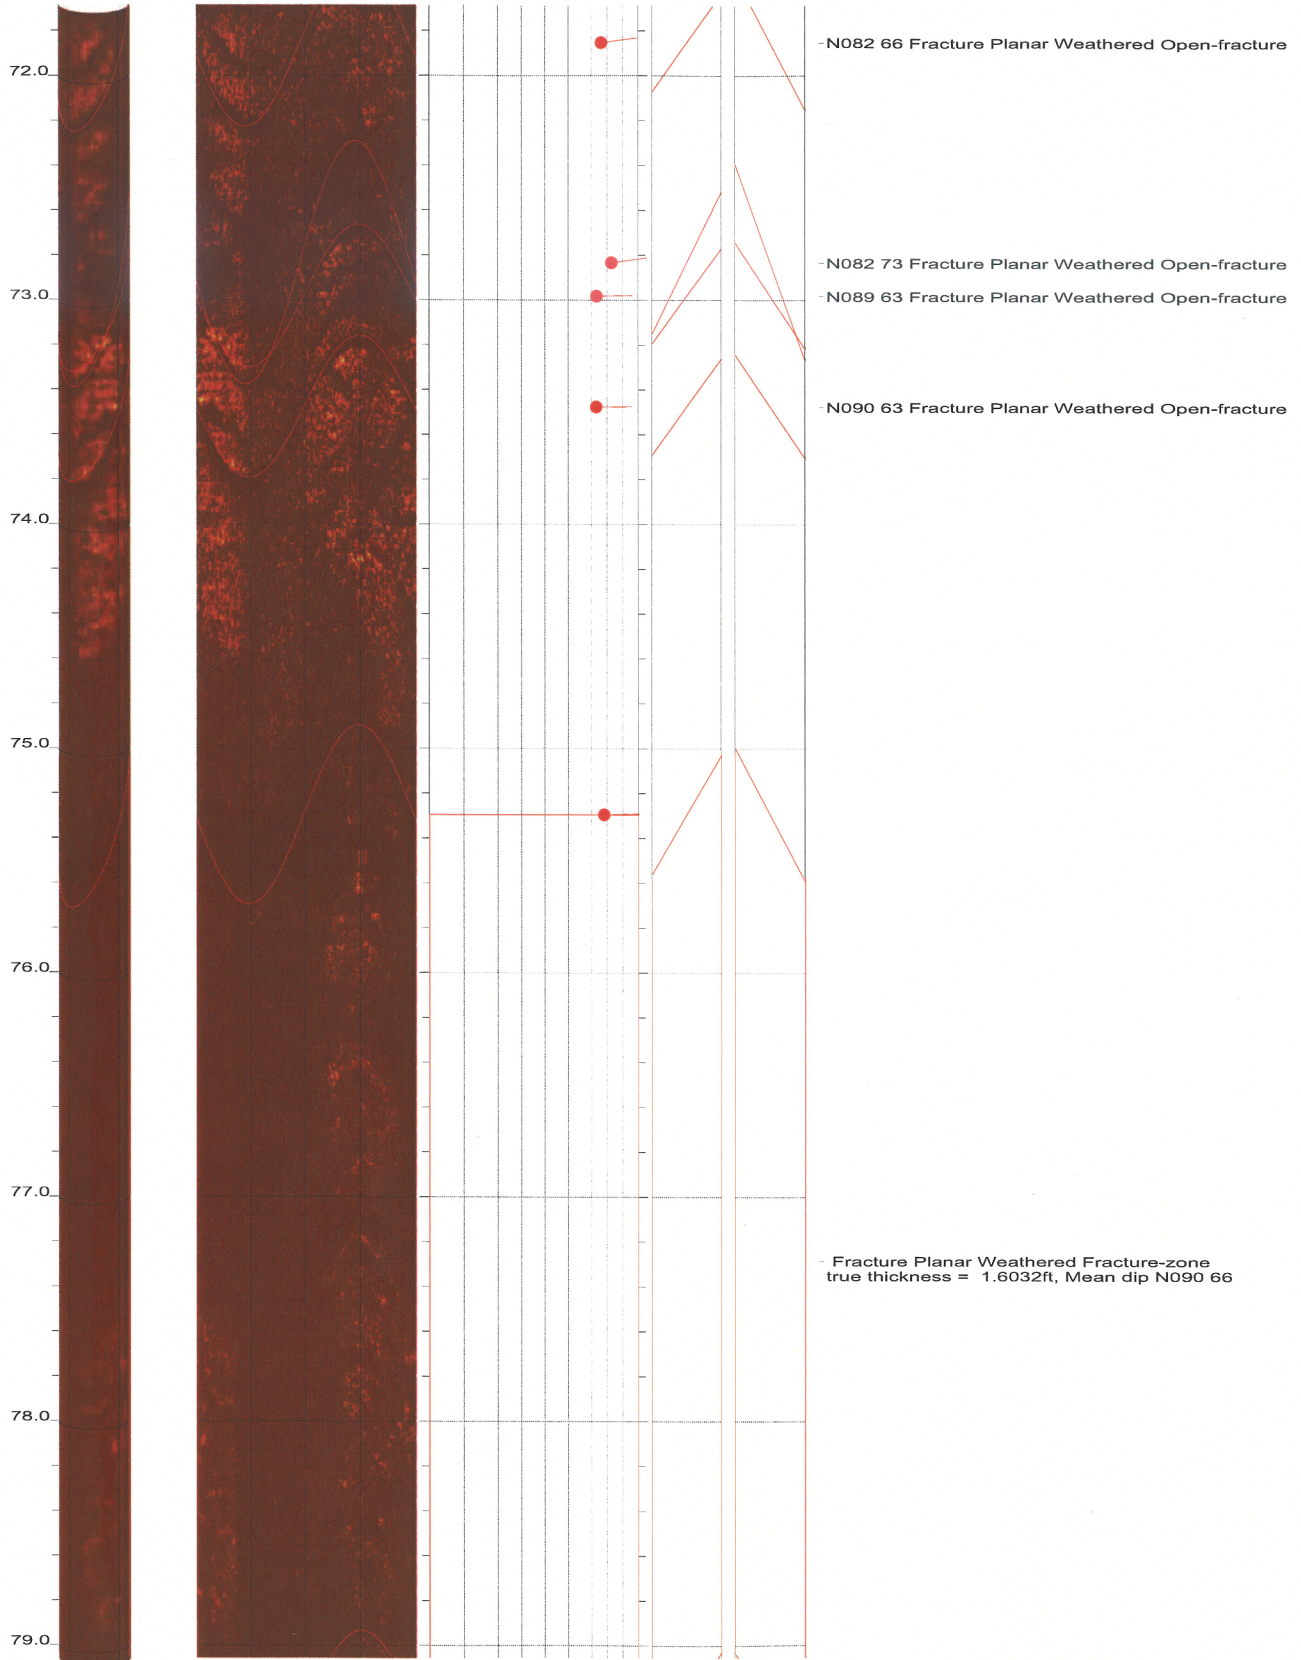

North Anna COL Boring B-907 Acoustic Televiewer Dips Sheet 9 of 22

North Anna COL Boring B-907 Acoustic Televiewer Dips Sheet 10 of 22

North Anna COL Boring B-907 Acoustic Televiewer Dips Sheet 11 of 22

North Anna COL Boring B-907 Acoustic Televiewer Dips Sheet 12 of 22