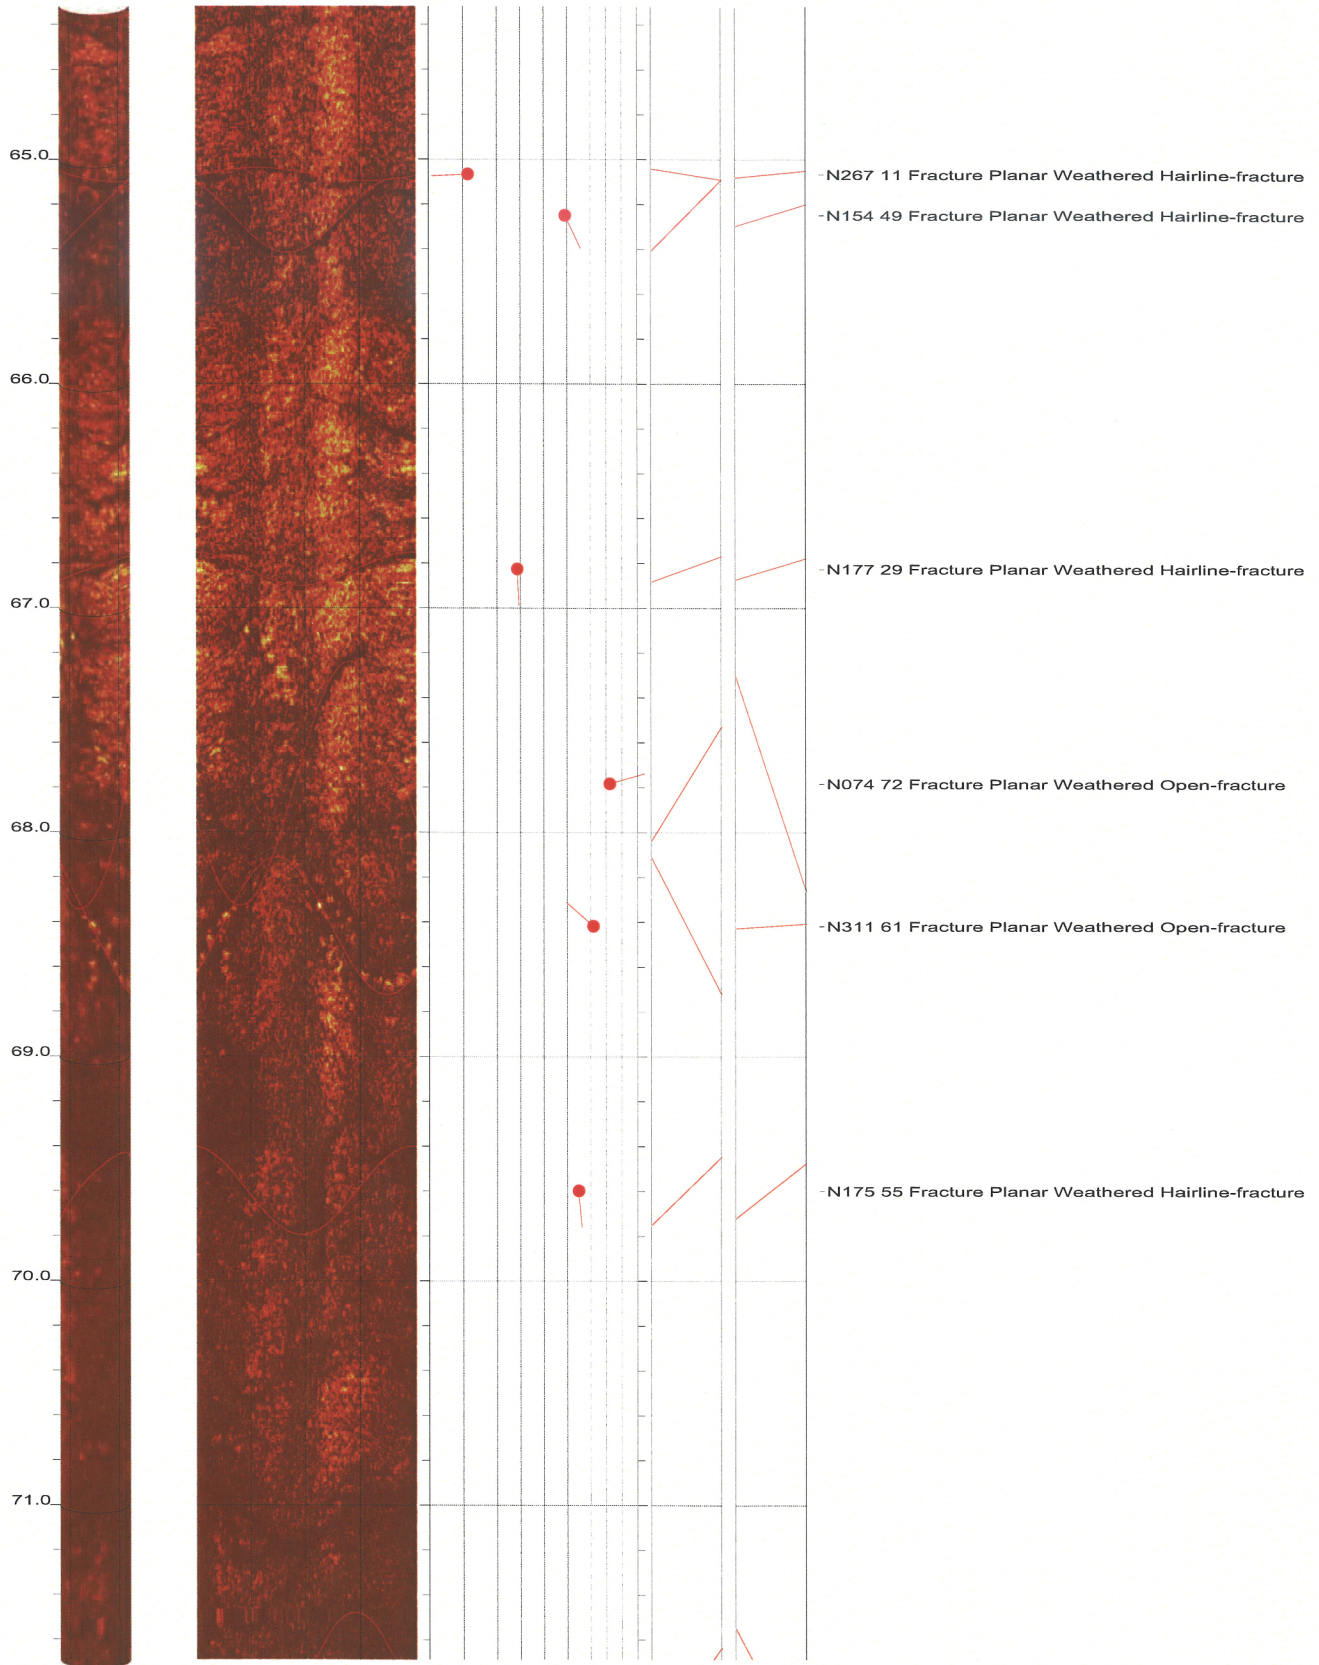

North Anna COL Boring B-907 Acoustic Televiewer Dips Sheet 9 of 22

North Anna COL Boring B-907 Acoustic Televiewer Dips Sheet 10 of 22

North Anna COL Boring B-907 Acoustic Televiewer Dips Sheet 11 of 22

North Anna COL Boring B-907 Acoustic Televiewer Dips Sheet 12 of 22