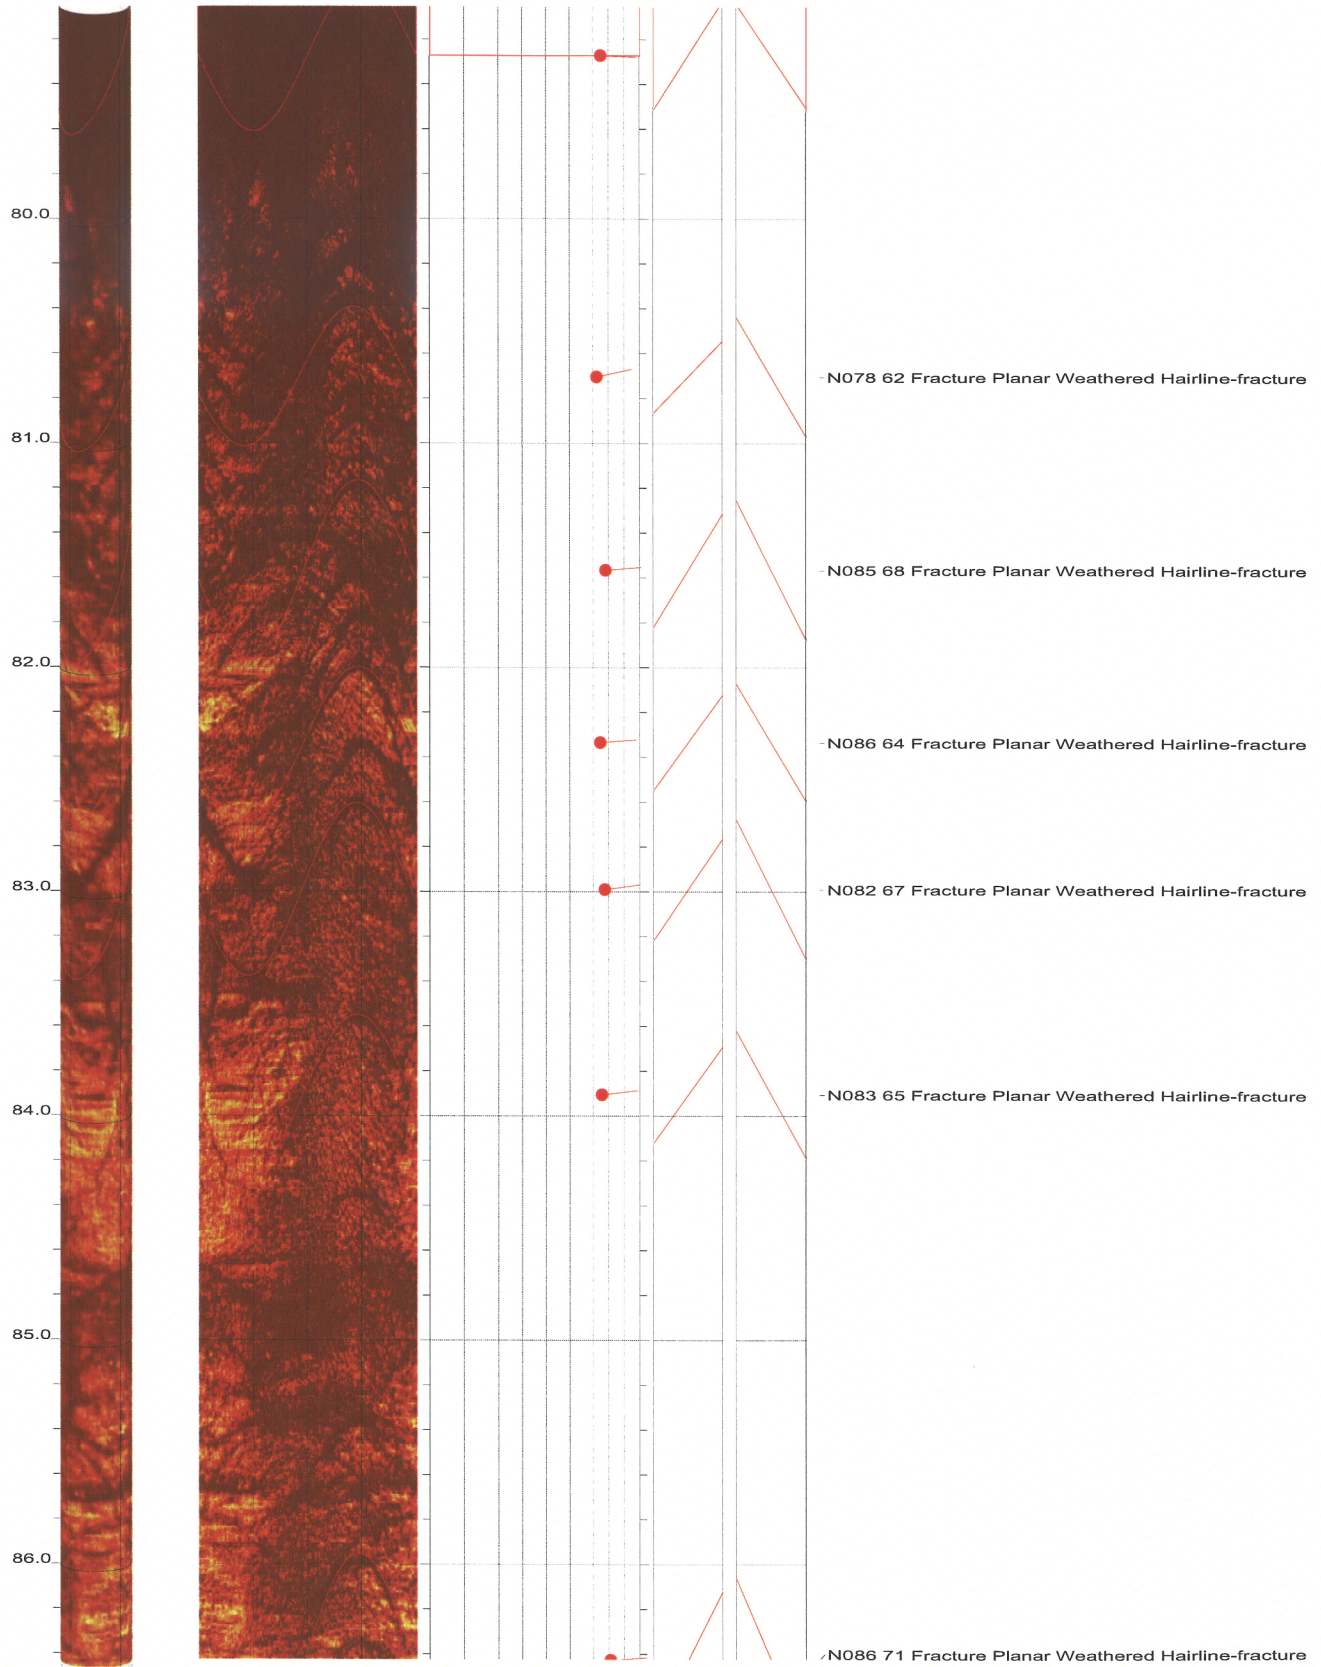

North Anna COL Boring B-907 Acoustic Televiewer Dips Sheet 9 of 22

North Anna COL Boring B-907 Acoustic Televiewer Dips Sheet 10 of 22

North Anna COL Boring B-907 Acoustic Televiewer Dips Sheet 11 of 22

North Anna COL Boring B-907 Acoustic Televiewer Dips Sheet 12 of 22