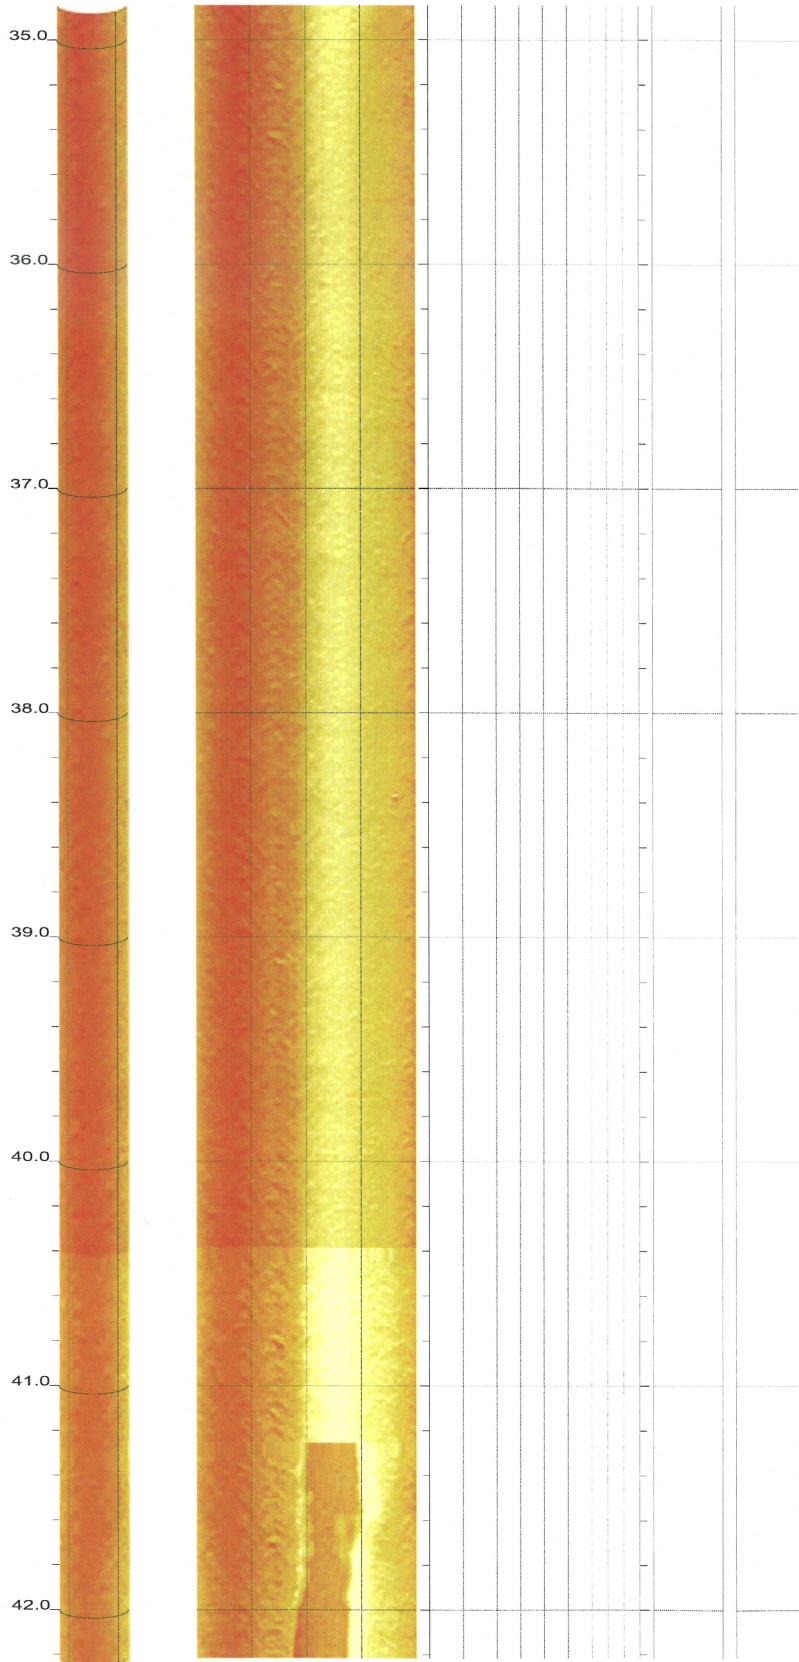

North Anna COL Boring B-907 Acoustic Televiewer Dips Sheet 5 of 22

North Anna COL Boring B-907 Acoustic Televiewer Dips Sheet 6 of 22

North Anna COL Boring B-907 Acoustic Televiewer Dips Sheet 7 of 22

North Anna COL Boring B-907 Acoustic Televiewer Dips Sheet 8 of 22