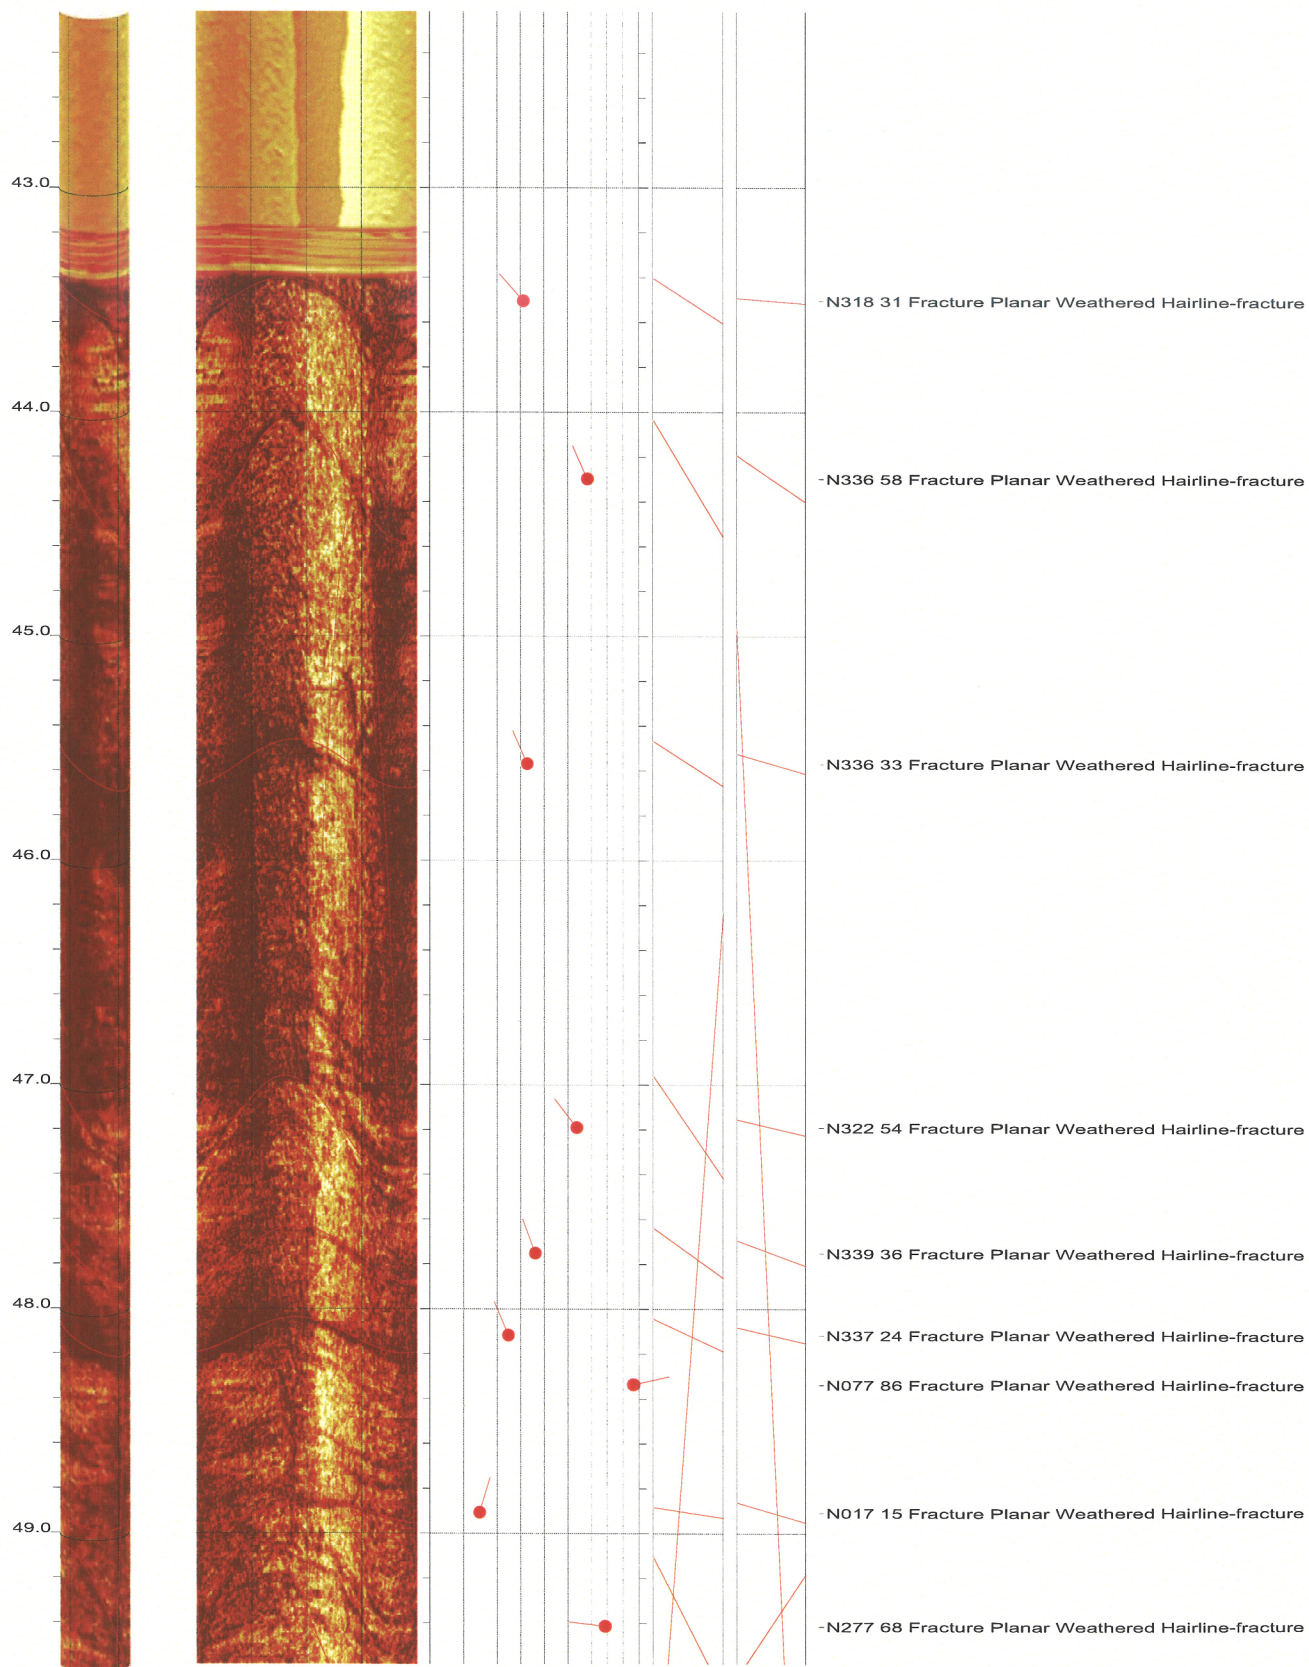

North Anna COL Boring B-907 Acoustic Televiewer Dips Sheet 5 of 22

North Anna COL Boring B-907 Acoustic Televiewer Dips Sheet 6 of 22

North Anna COL Boring B-907 Acoustic Televiewer Dips Sheet 7 of 22

North Anna COL Boring B-907 Acoustic Televiewer Dips Sheet 8 of 22