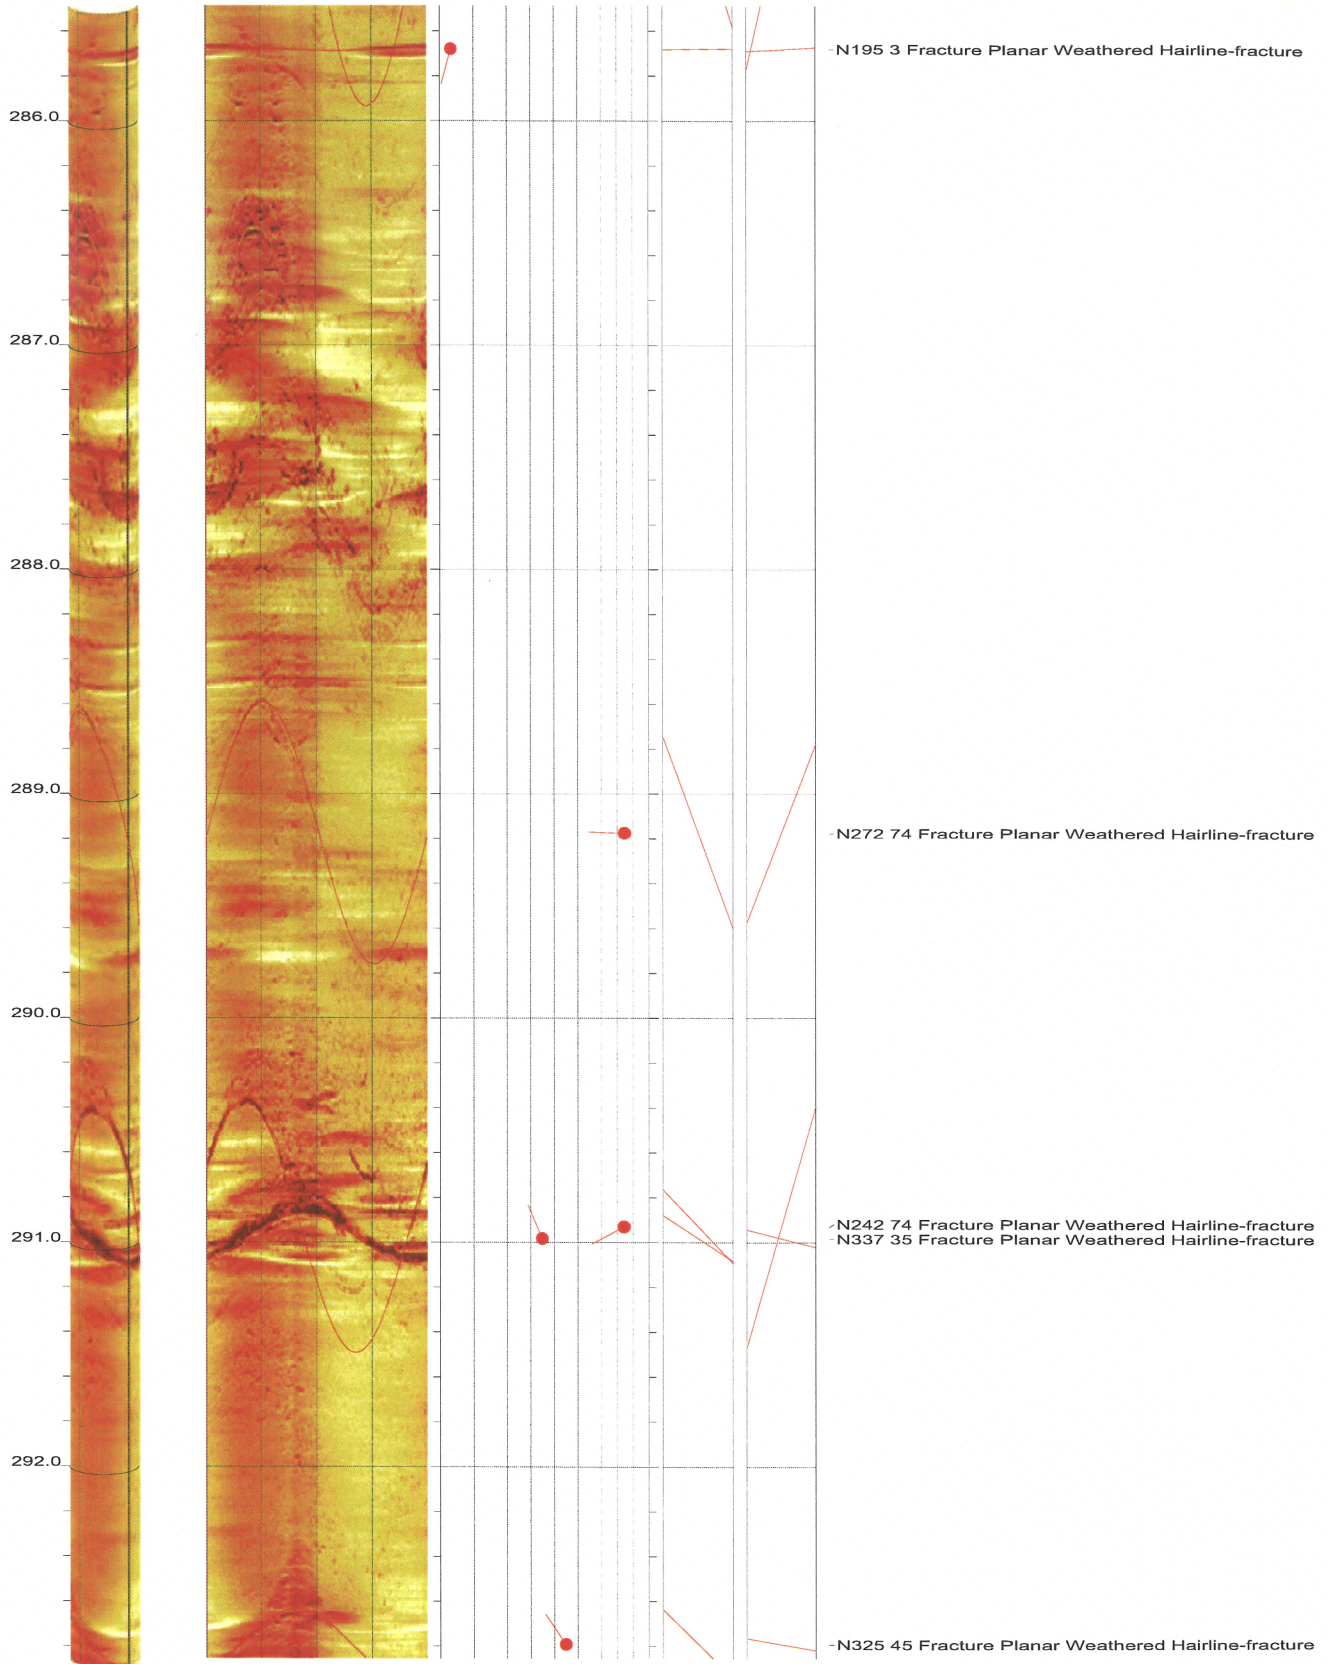

North Anna COL Boring B-901 Acoustic Televiewer Dips Sheet 33 of 36

North Anna COL Boring B-901 Acoustic Televiewer Dips Sheet 34 of 36

North Anna COL Boring B-901 Acoustic Televiewer Dips Sheet 35 of 36