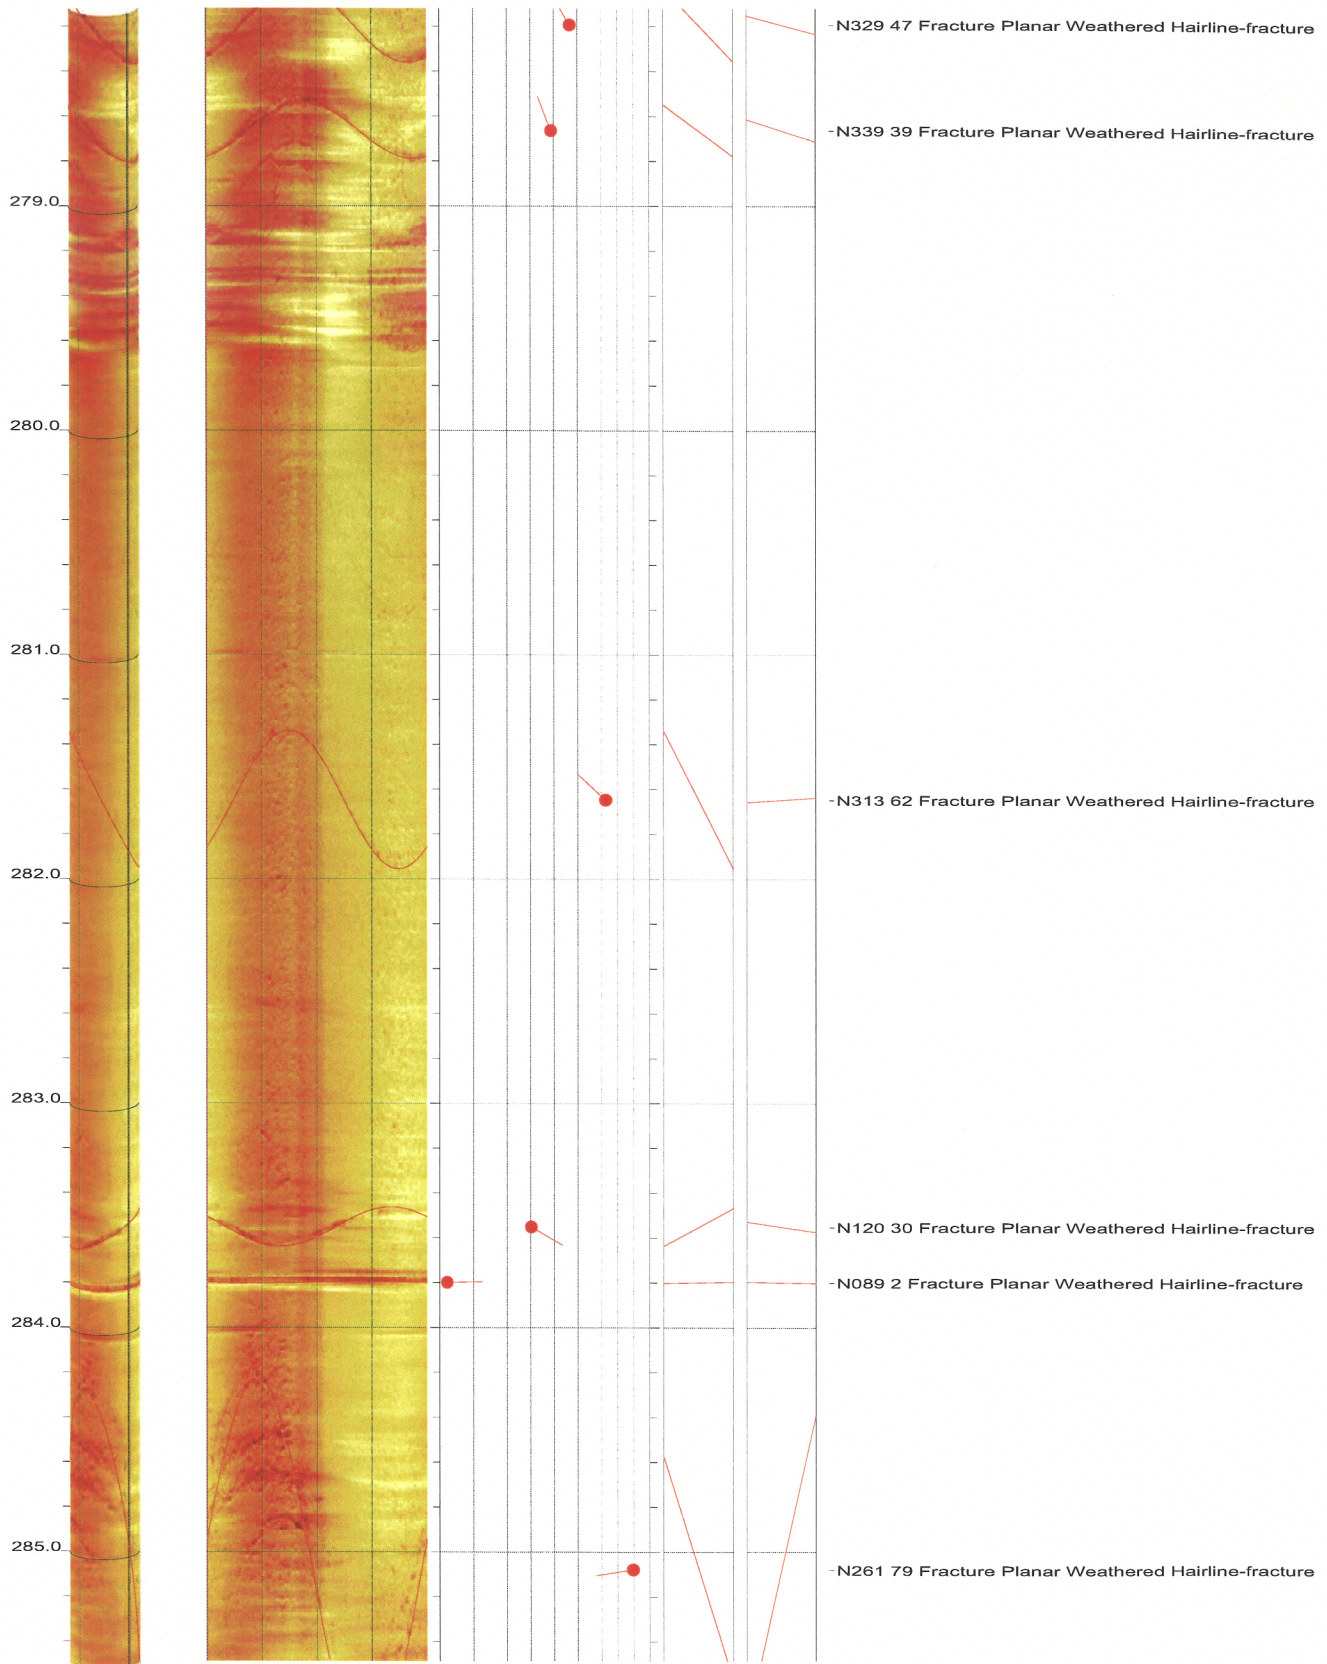

North Anna COL Boring B-901 Acoustic Televiewer Dips Sheet 33 of 36

North Anna COL Boring B-901 Acoustic Televiewer Dips Sheet 34 of 36

North Anna COL Boring B-901 Acoustic Televiewer Dips Sheet 35 of 36