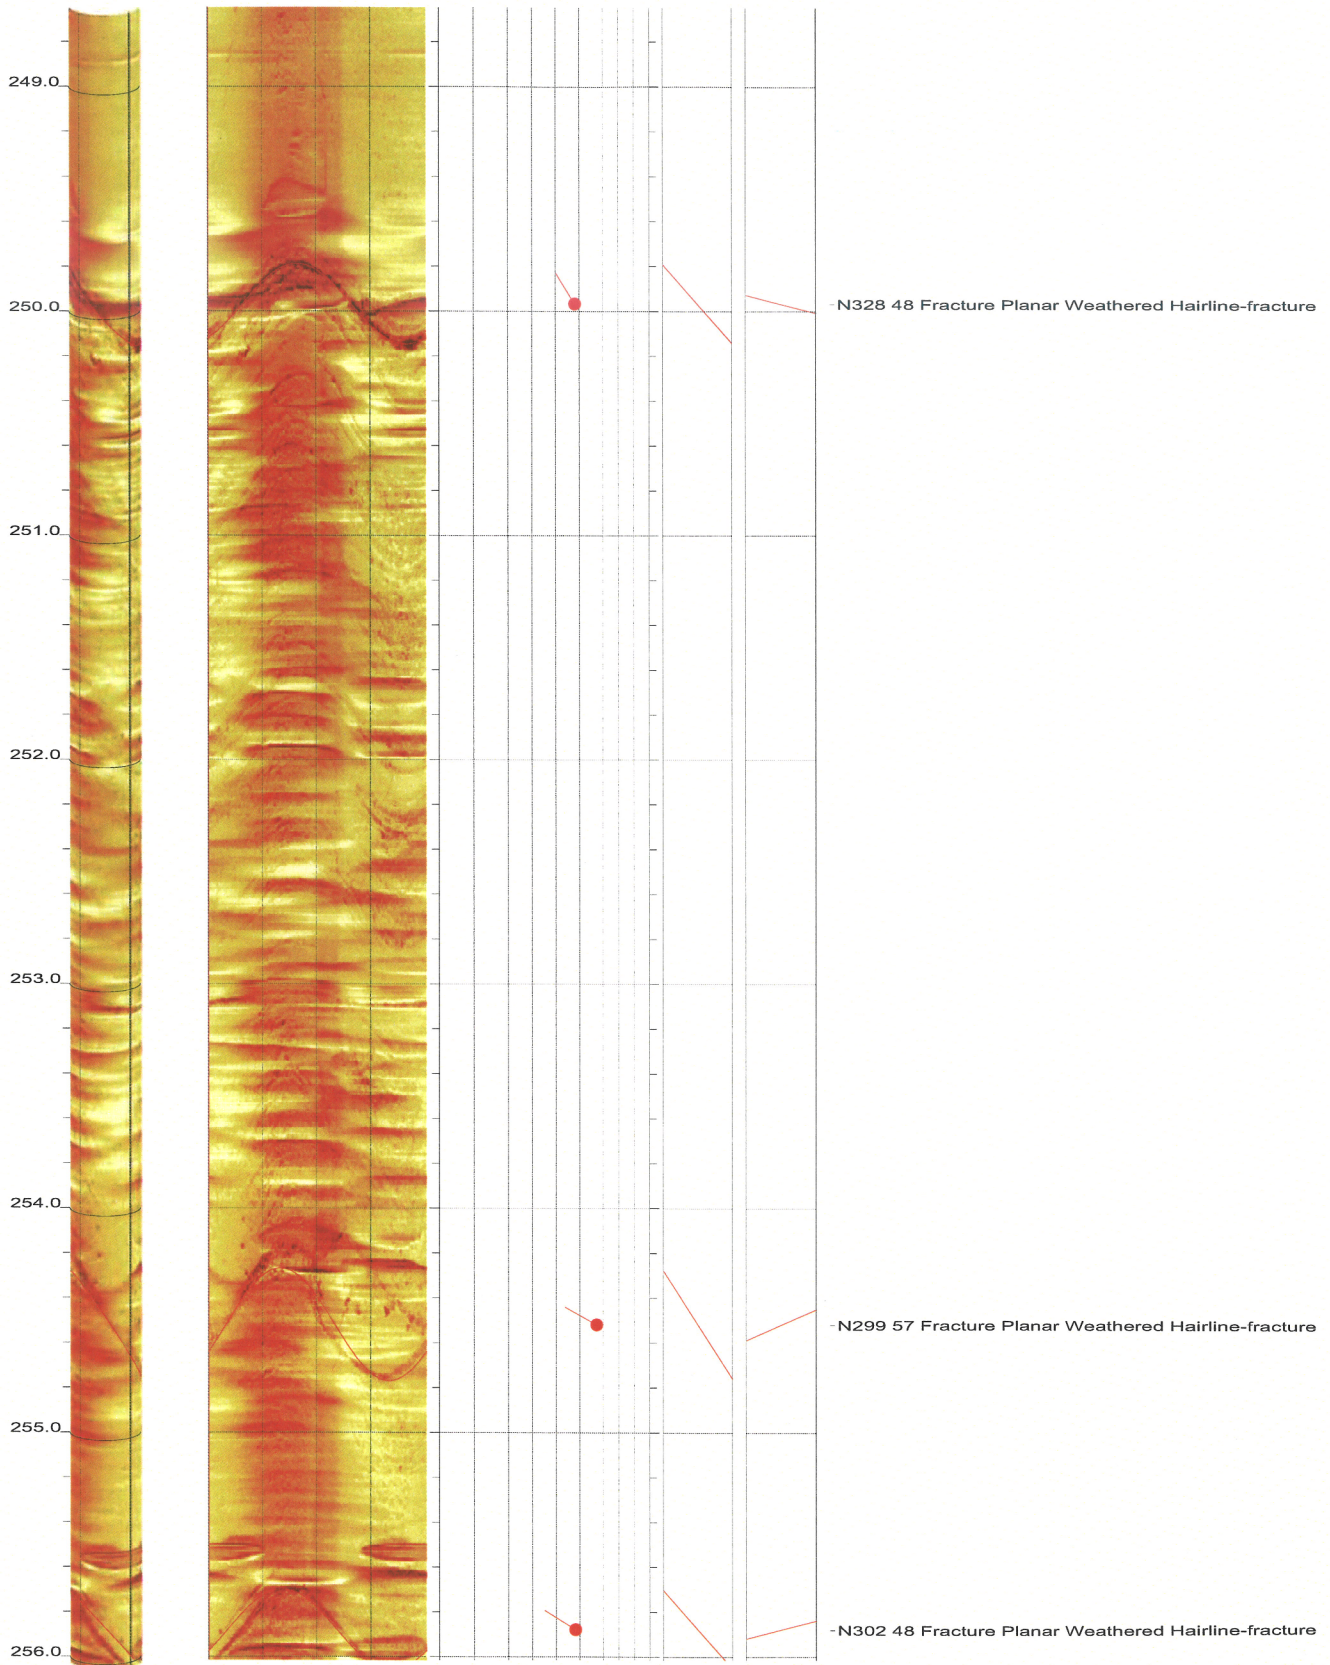

North Anna COL Boring B-901 Acoustic Televiewer Dips Sheet 29 of 36

North Anna COL Boring B-901 Acoustic Televiewer Dips Sheet 30 of 36

North Anna COL Boring B-901 Acoustic Televiewer Dips Sheet 31 of 36

North Anna COL Boring B-901 Acoustic Televiewer Dips Sheet 32 of 36