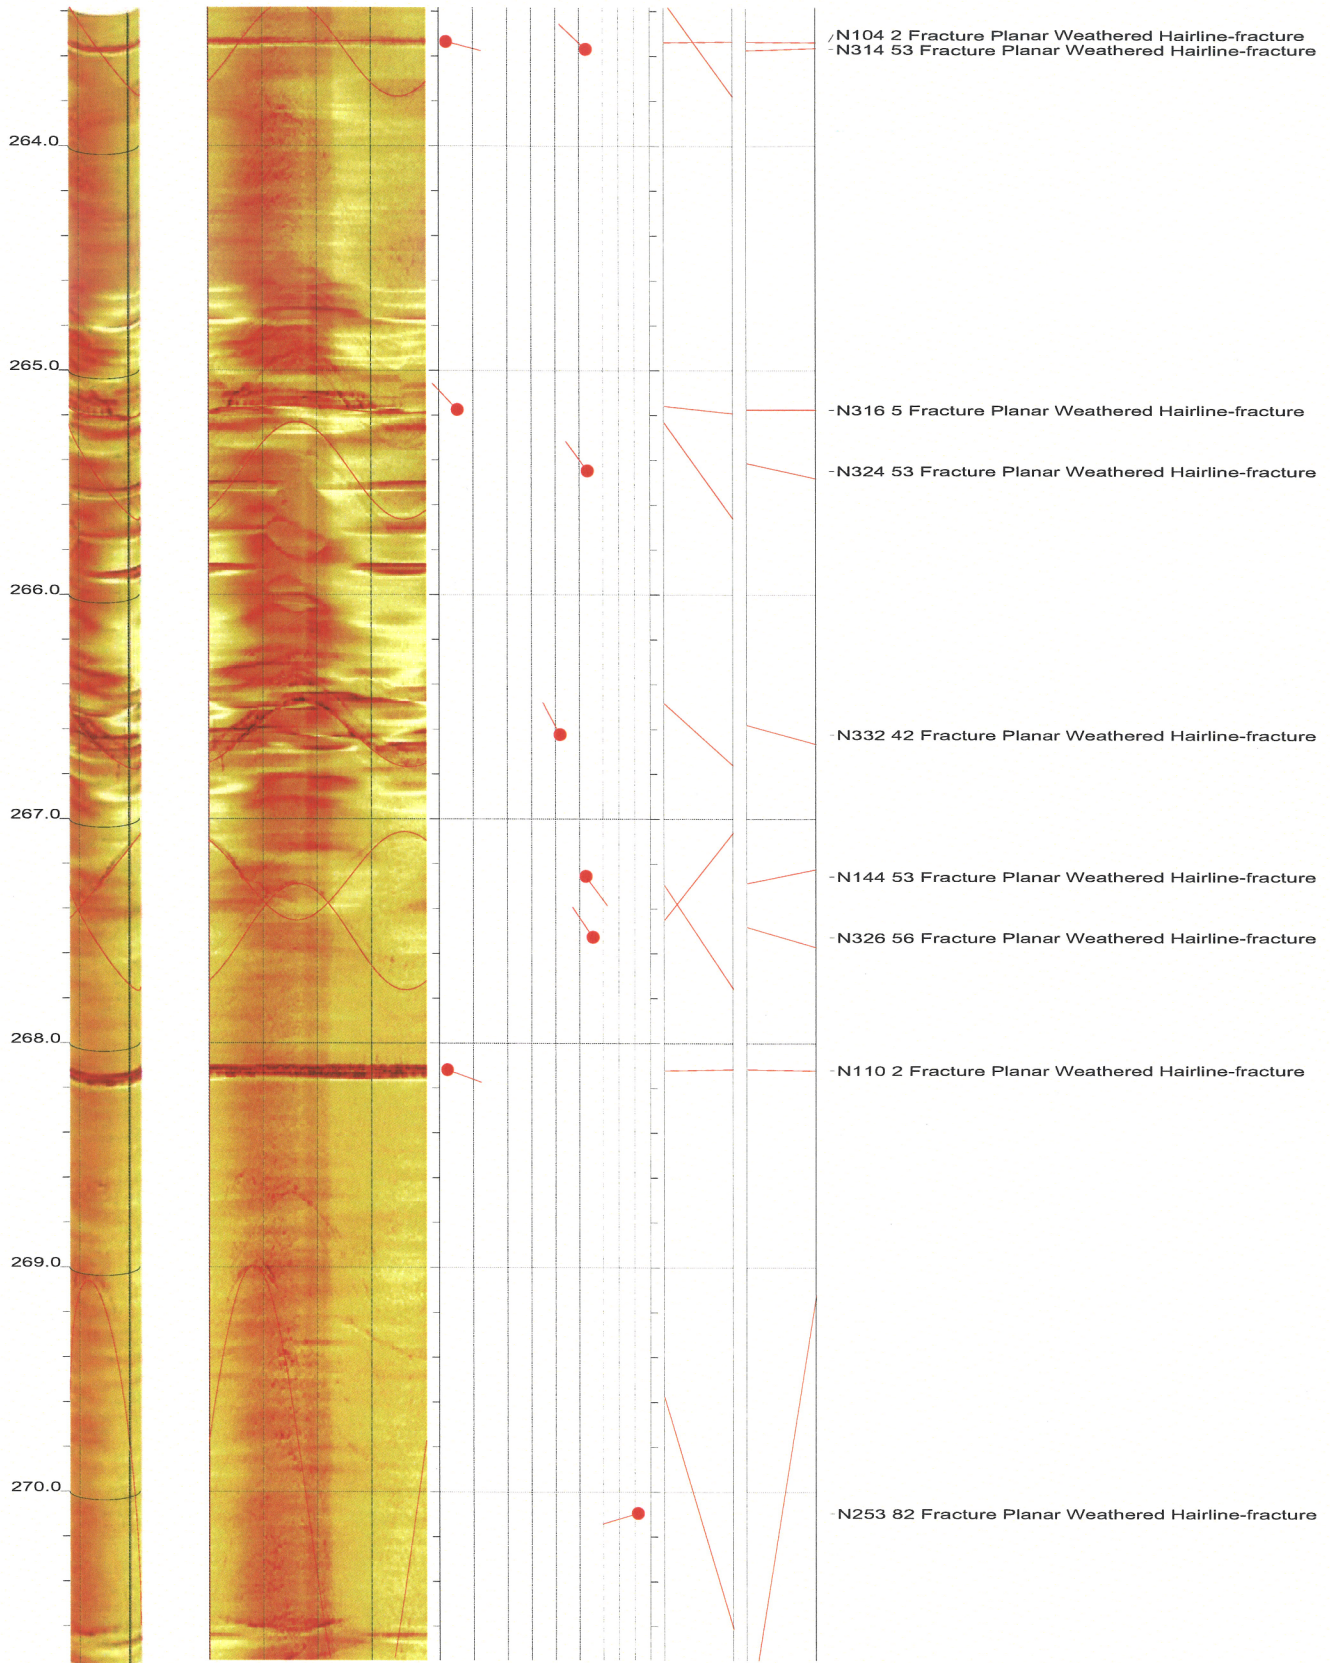

North Anna COL Boring B-901 Acoustic Televiewer Dips Sheet 29 of 36

North Anna COL Boring B-901 Acoustic Televiewer Dips Sheet 30 of 36

North Anna COL Boring B-901 Acoustic Televiewer Dips Sheet 31 of 36

North Anna COL Boring B-901 Acoustic Televiewer Dips Sheet 32 of 36