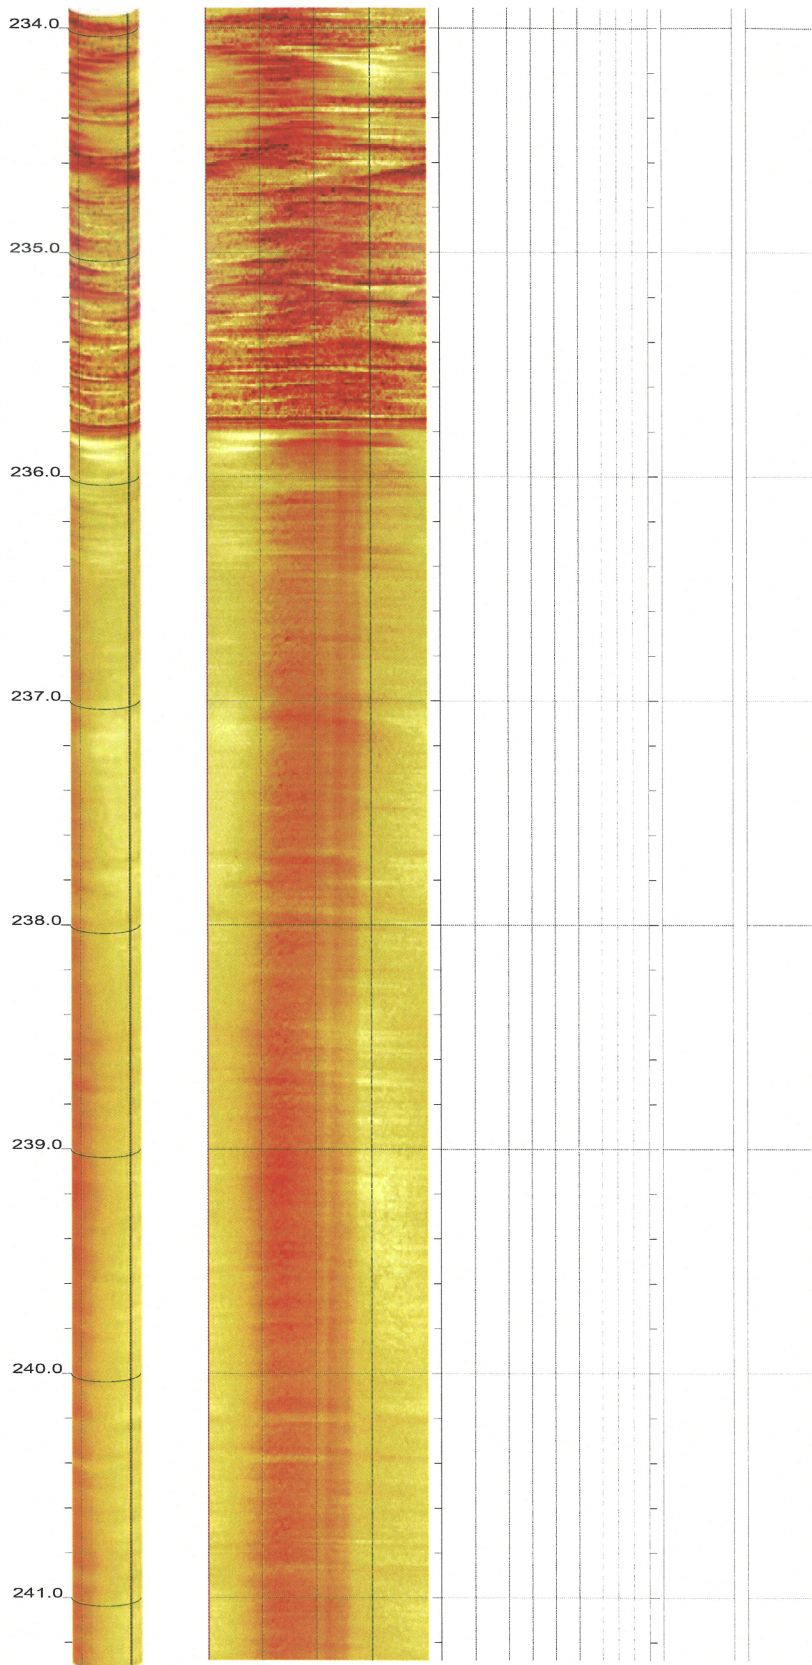

North Anna COL Boring B-901 Acoustic Televiewer Dips Sheet 25 of 36

North Anna COL Boring B-901 Acoustic Televiewer Dips Sheet 26 of 36

North Anna COL Boring B-901 Acoustic Televiewer Dips Sheet 27 of 36

North Anna COL Boring B-901 Acoustic Televiewer Dips Sheet 28 of 36