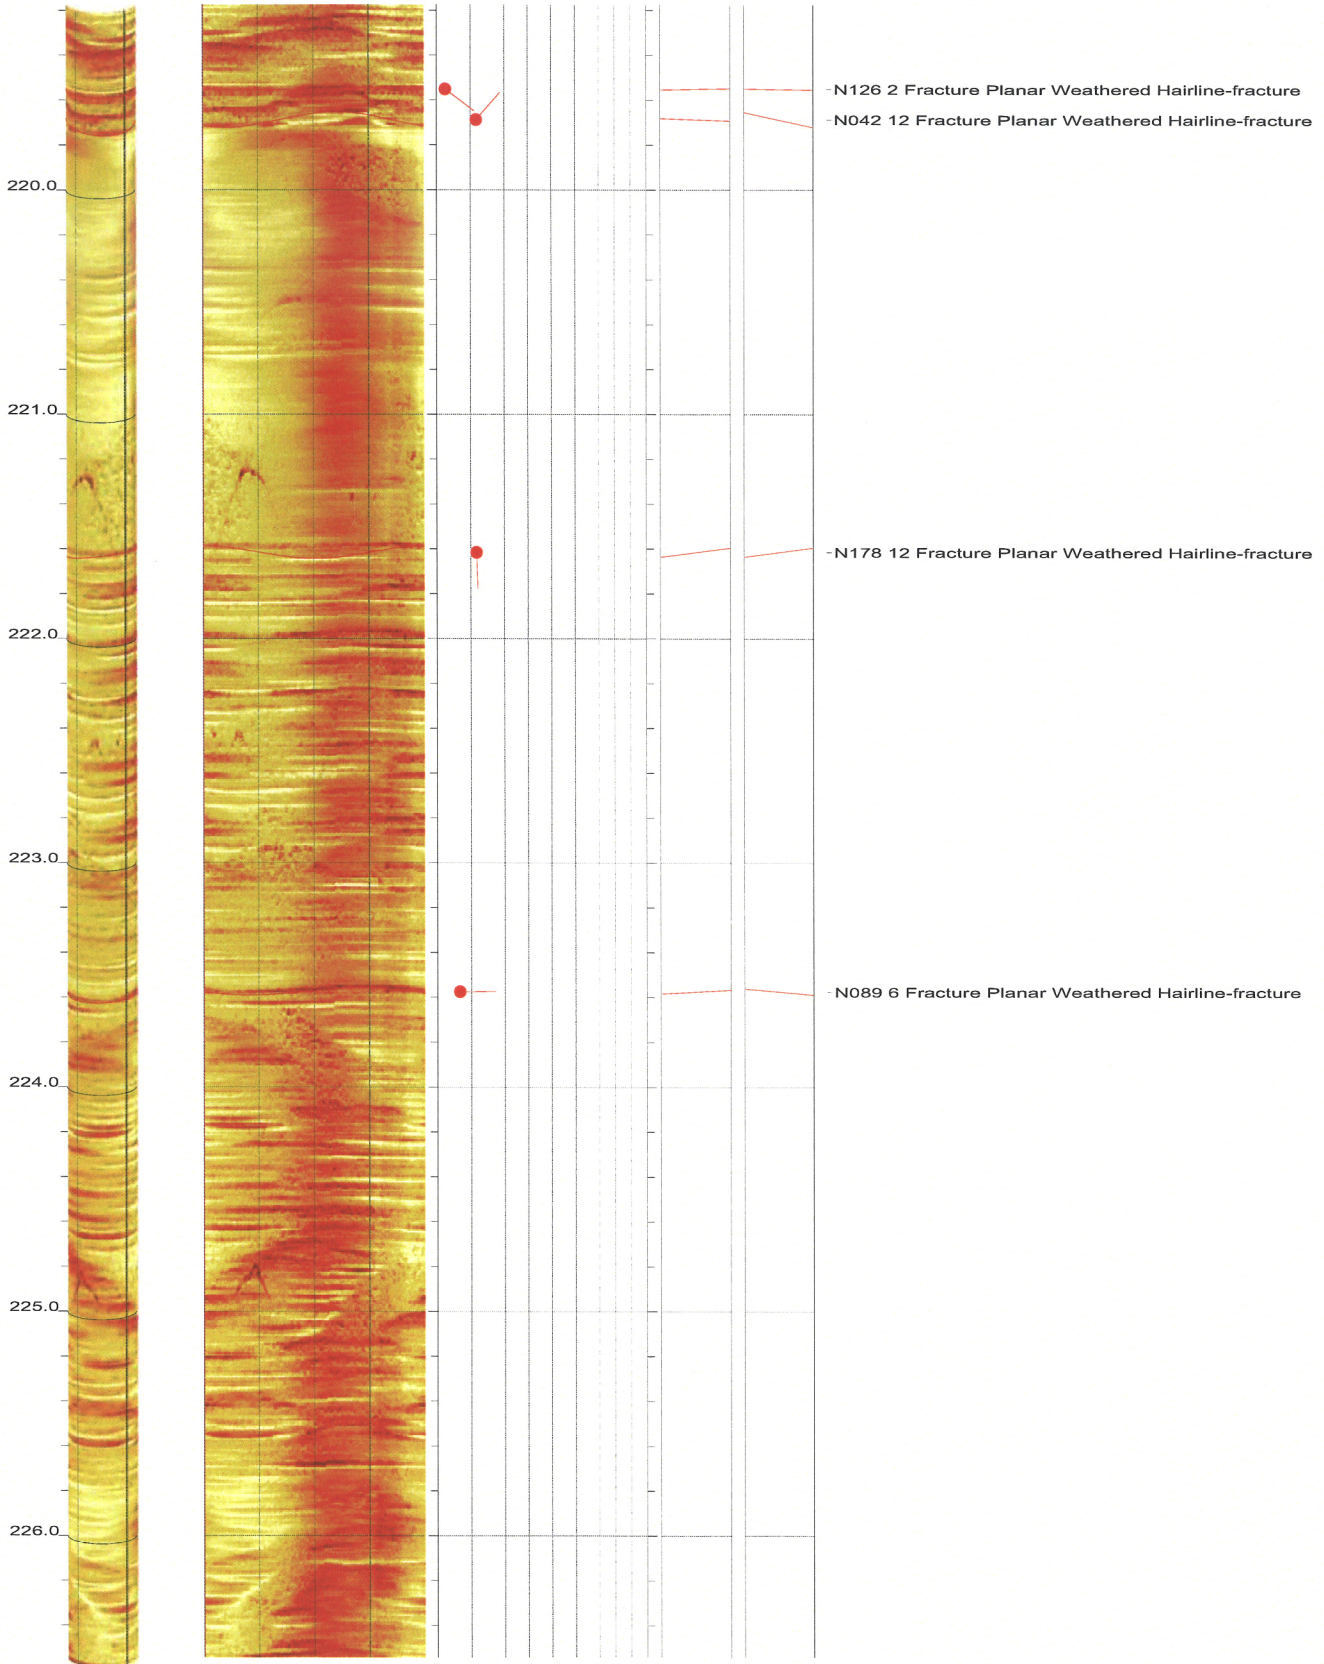

North Anna COL Boring B-901 Acoustic Televiewer Dips Sheet 25 of 36

North Anna COL Boring B-901 Acoustic Televiewer Dips Sheet 26 of 36

North Anna COL Boring B-901 Acoustic Televiewer Dips Sheet 27 of 36

North Anna COL Boring B-901 Acoustic Televiewer Dips Sheet 28 of 36