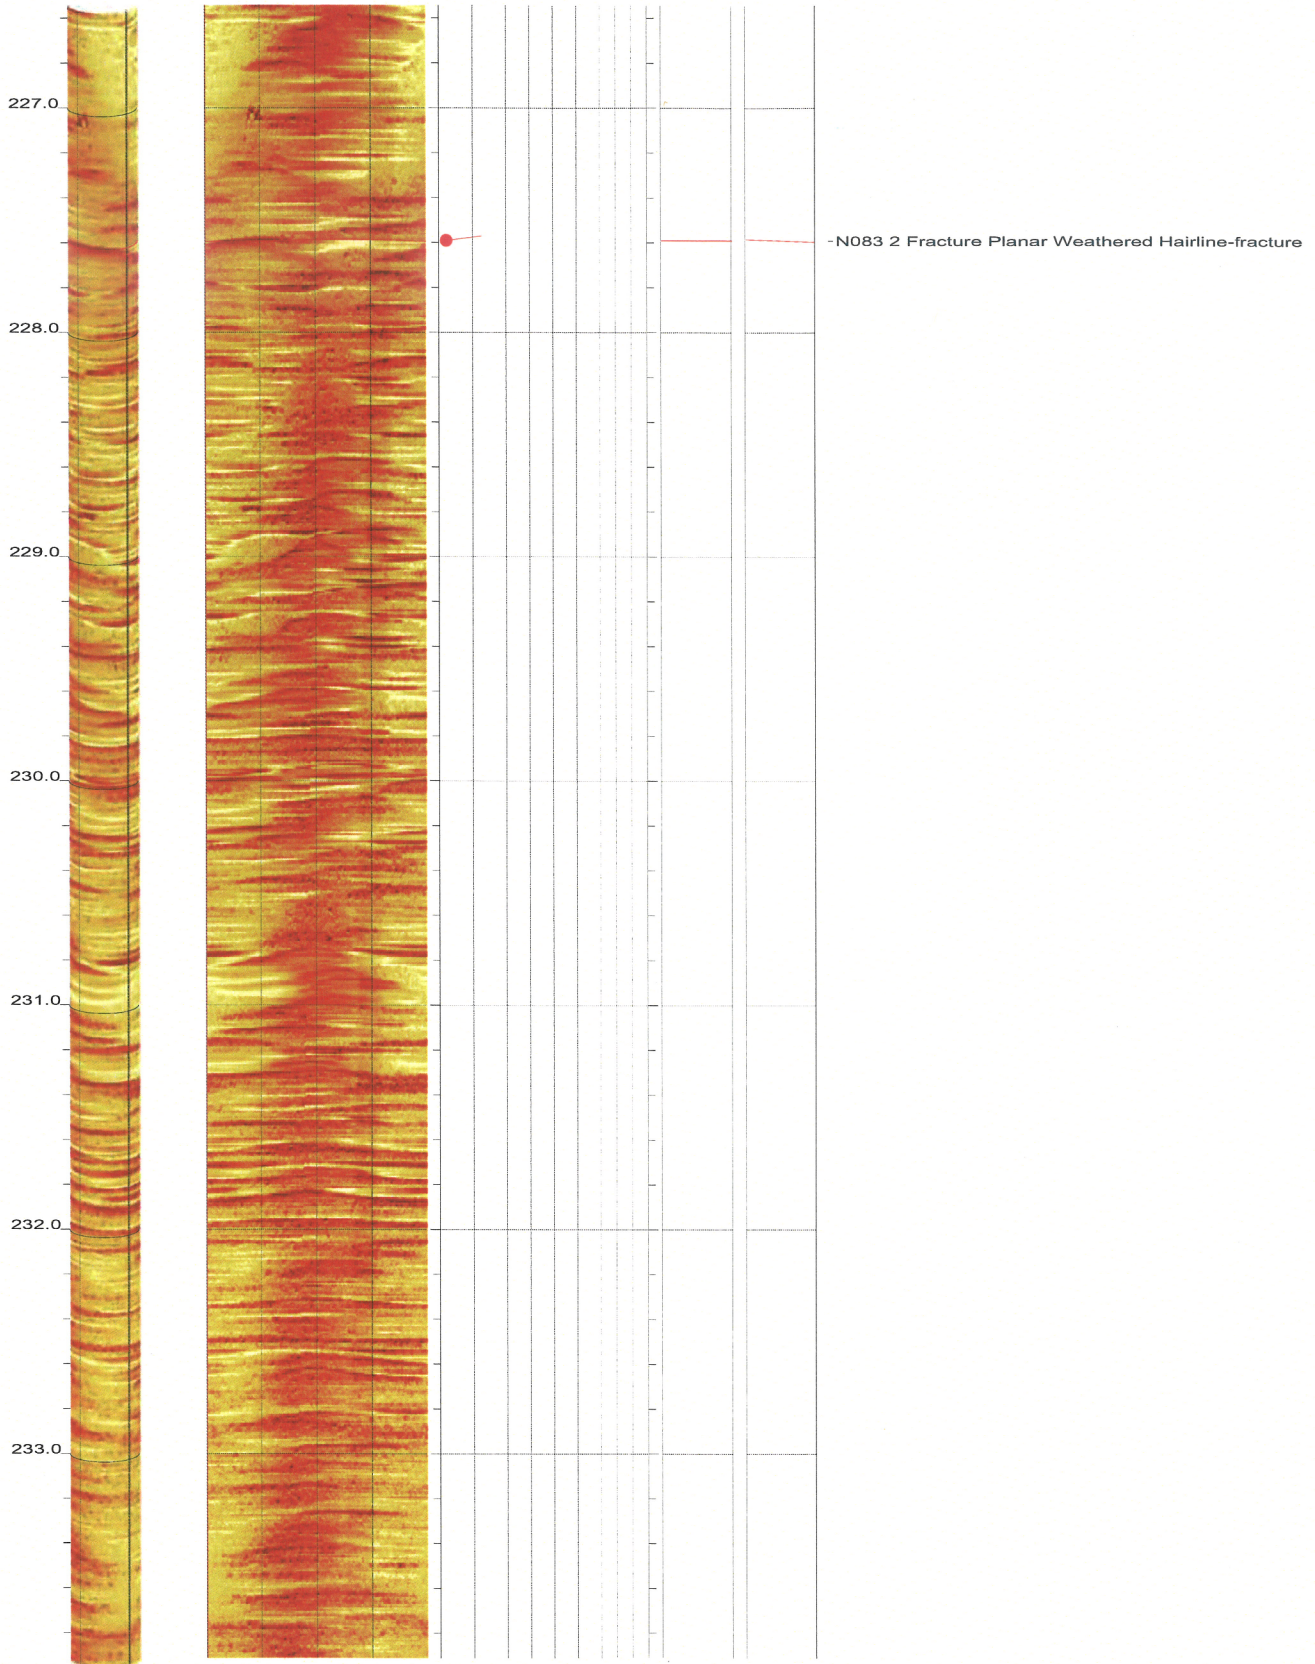

North Anna COL Boring B-901 Acoustic Televiewer Dips Sheet 25 of 36

North Anna COL Boring B-901 Acoustic Televiewer Dips Sheet 26 of 36

North Anna COL Boring B-901 Acoustic Televiewer Dips Sheet 27 of 36

North Anna COL Boring B-901 Acoustic Televiewer Dips Sheet 28 of 36