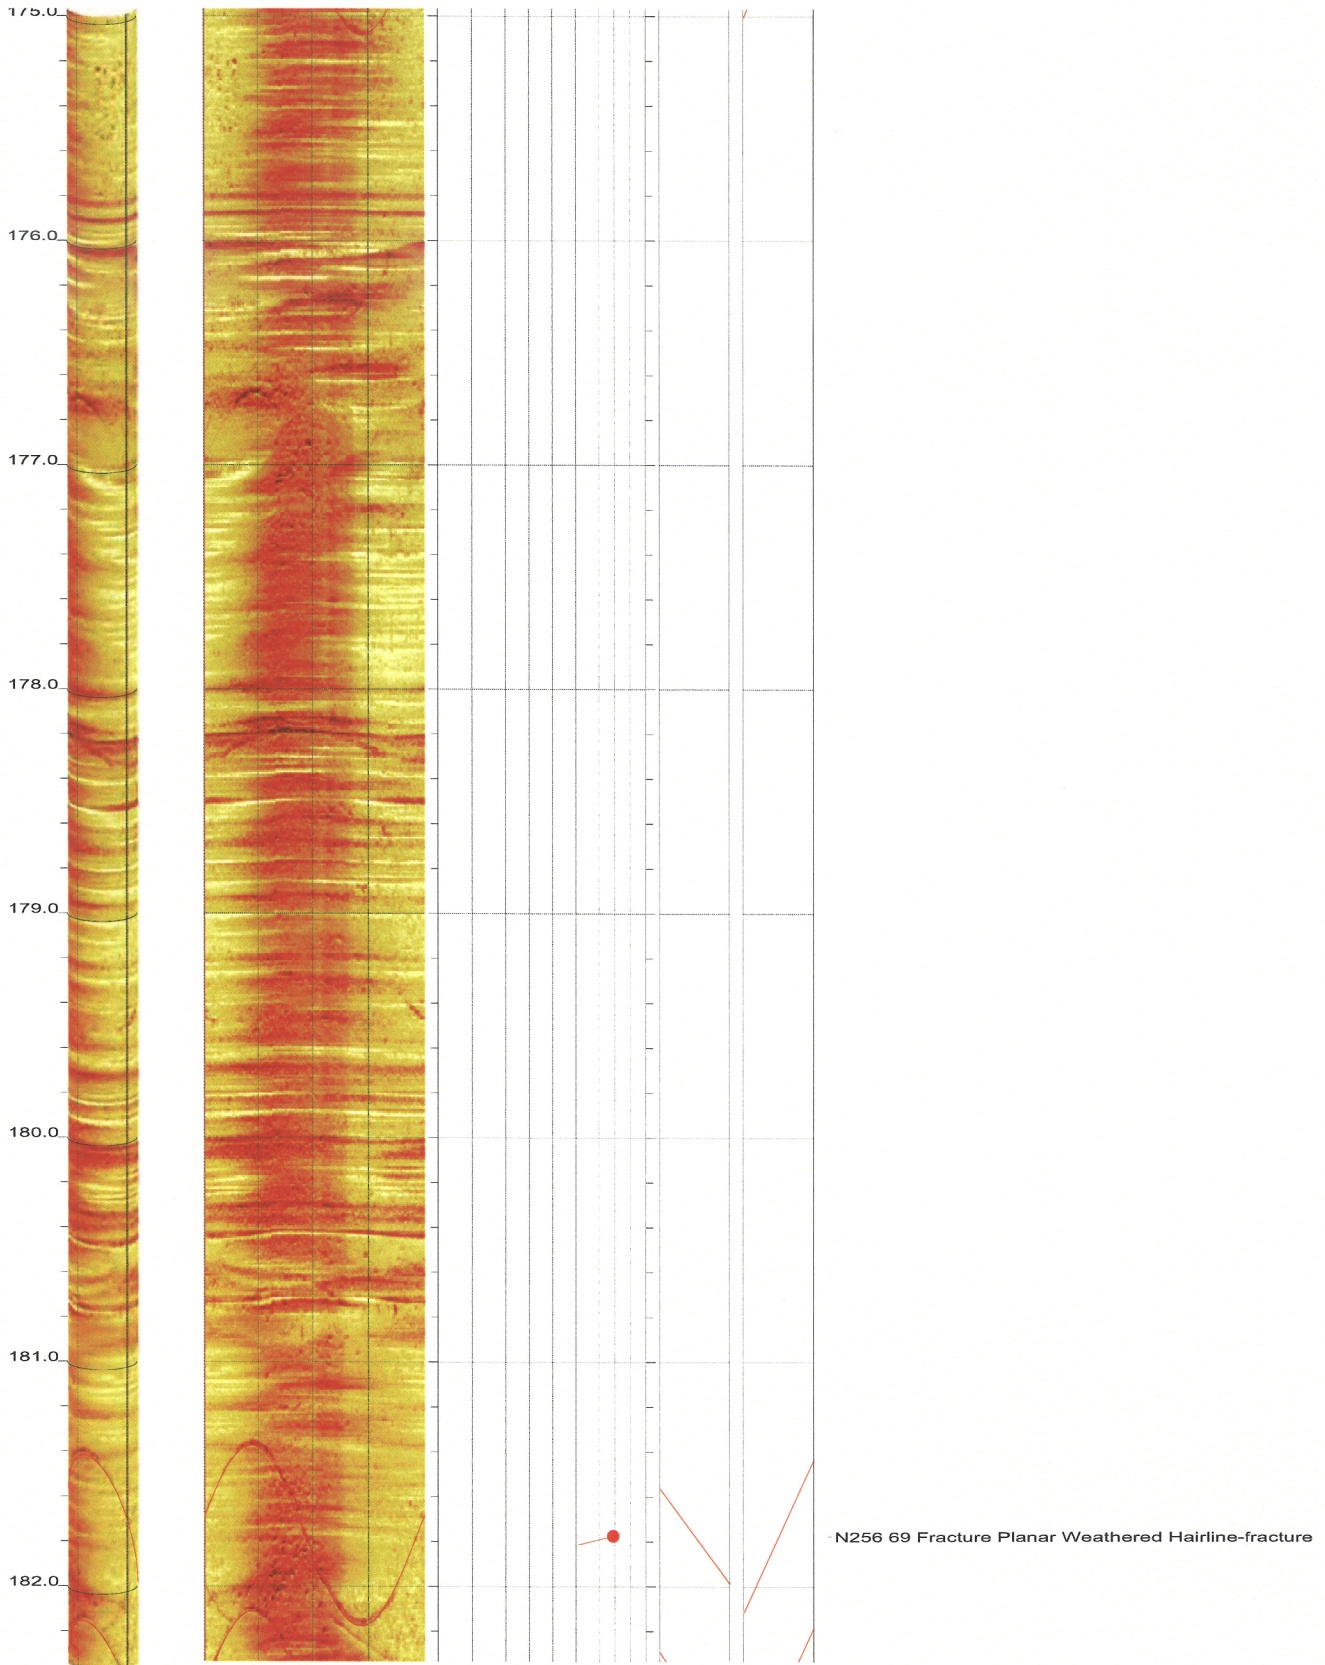

North Anna COL Boring B-901 Acoustic Televiewer Dips Sheet 17 of 36

North Anna COL Boring B-901 Acoustic Televiewer Dips Sheet 18 of 36

North Anna COL Boring B-901 Acoustic Televiewer Dips Sheet 19 of 36

North Anna COL Boring B-901 Acoustic Televiewer Dips Sheet 20 of 36