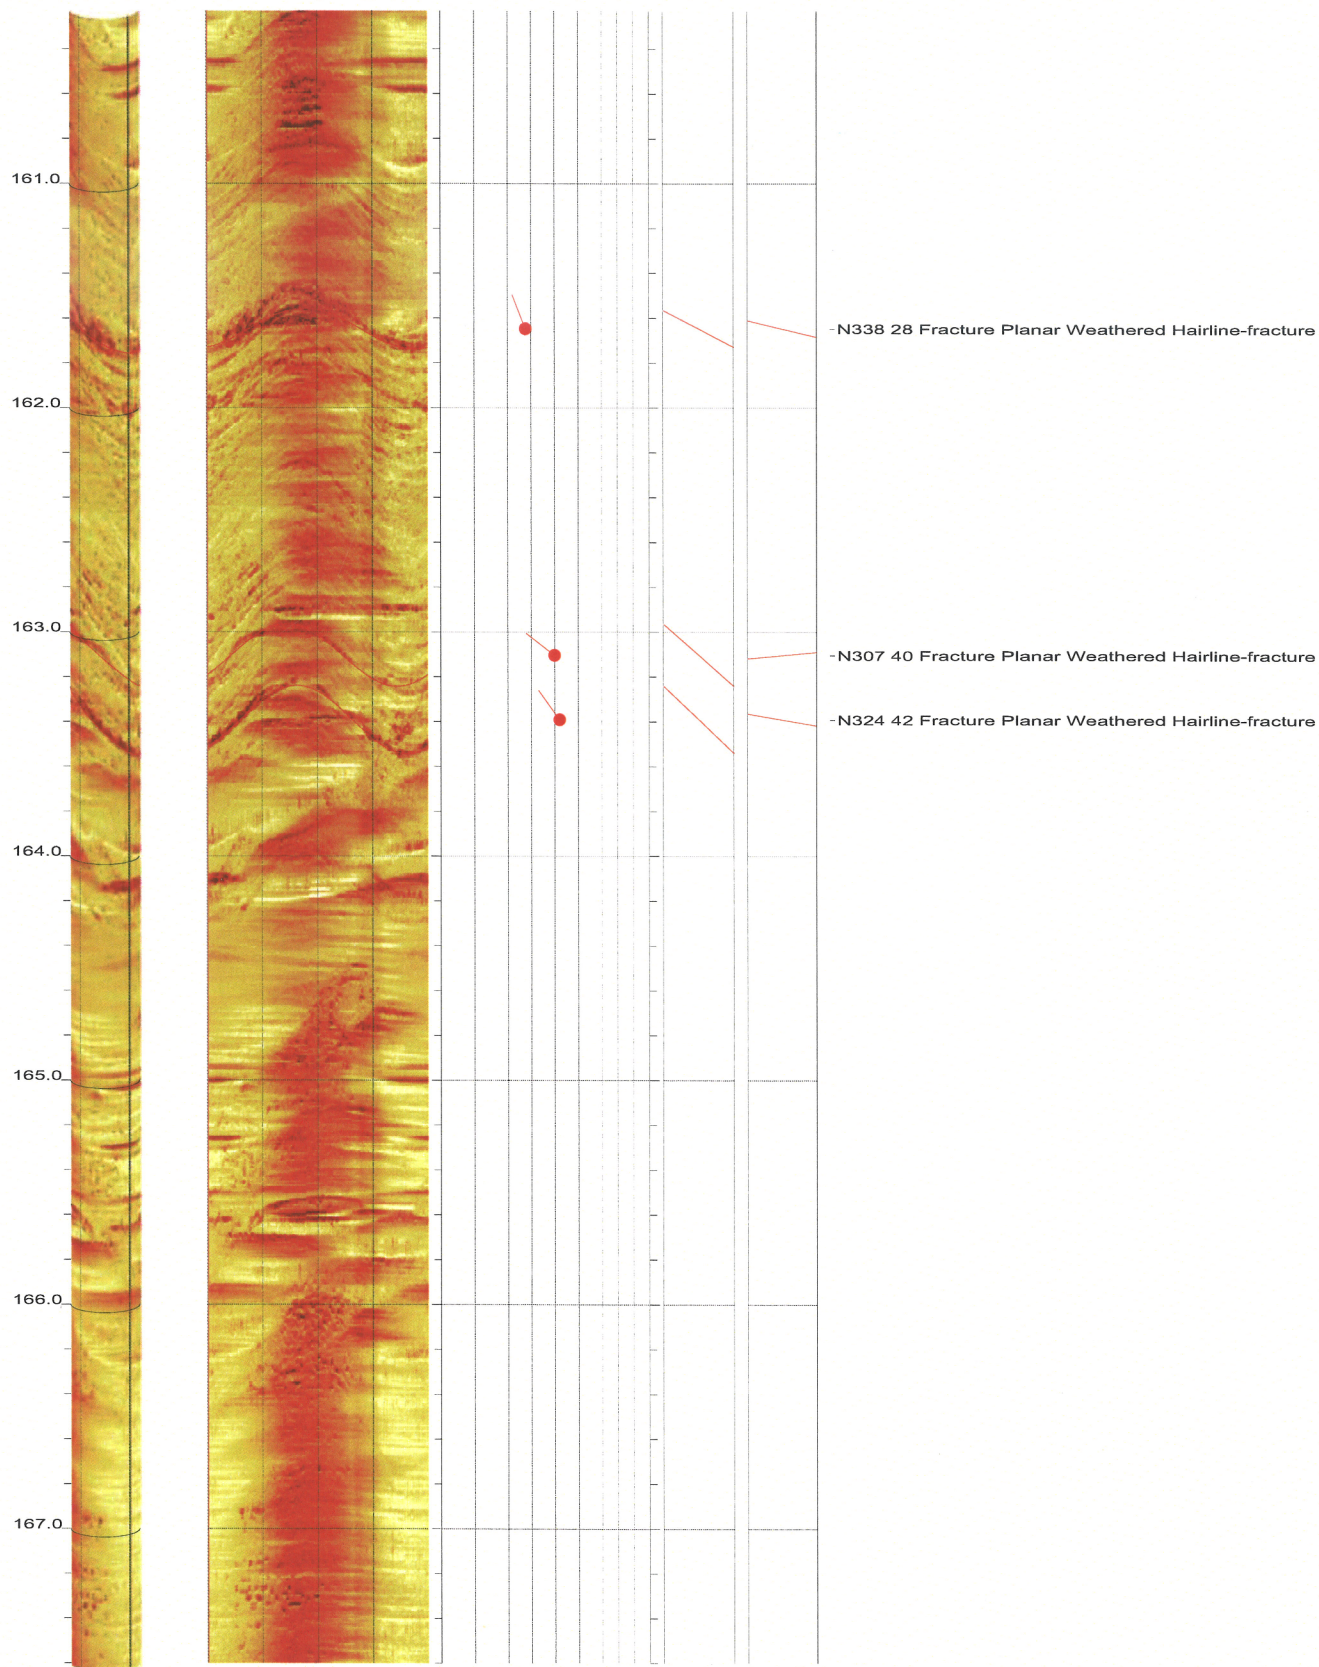

North Anna COL Boring B-901 Acoustic Televiewer Dips Sheet 17 of 36

North Anna COL Boring B-901 Acoustic Televiewer Dips Sheet 18 of 36

North Anna COL Boring B-901 Acoustic Televiewer Dips Sheet 19 of 36

North Anna COL Boring B-901 Acoustic Televiewer Dips Sheet 20 of 36