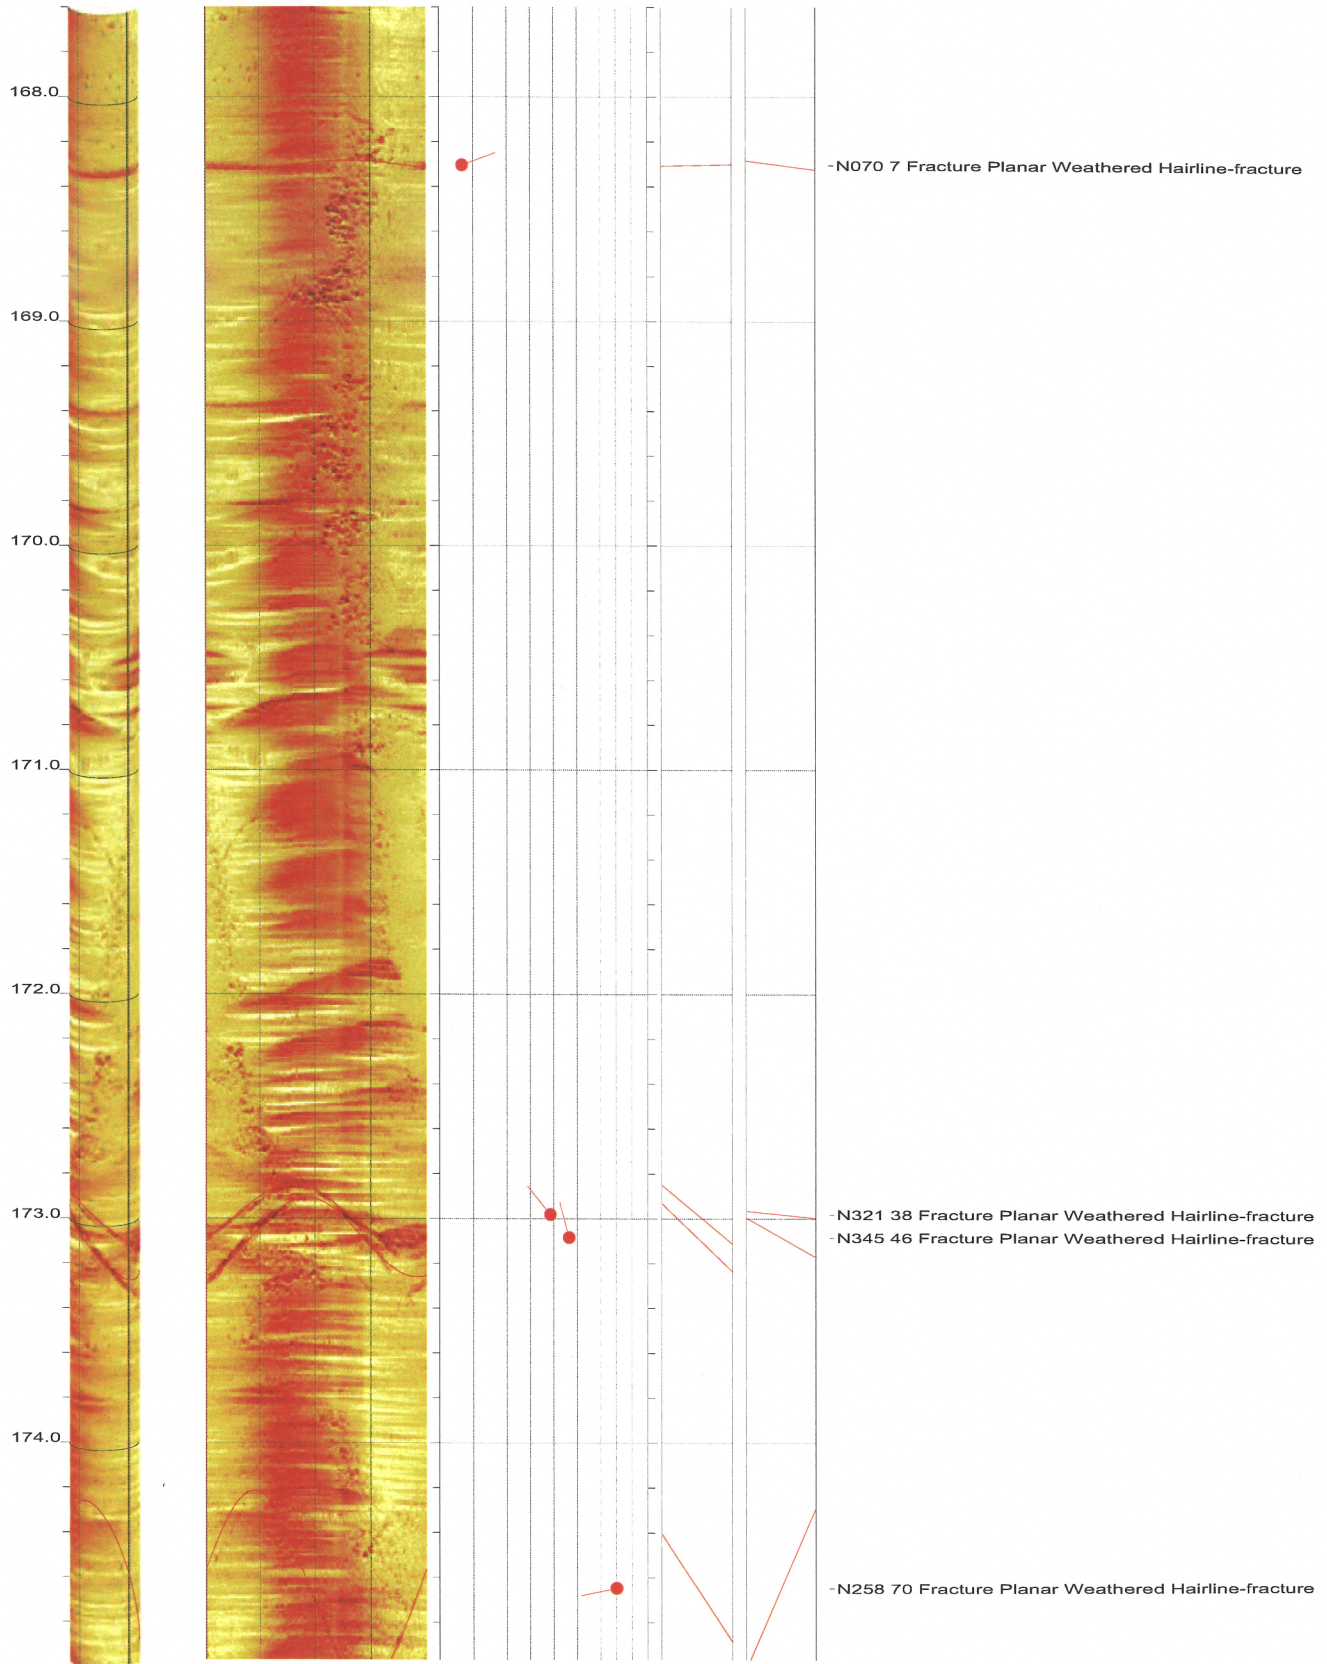

North Anna COL Boring B-901 Acoustic Televiewer Dips Sheet 17 of 36

North Anna COL Boring B-901 Acoustic Televiewer Dips Sheet 18 of 36

North Anna COL Boring B-901 Acoustic Televiewer Dips Sheet 19 of 36

North Anna COL Boring B-901 Acoustic Televiewer Dips Sheet 20 of 36