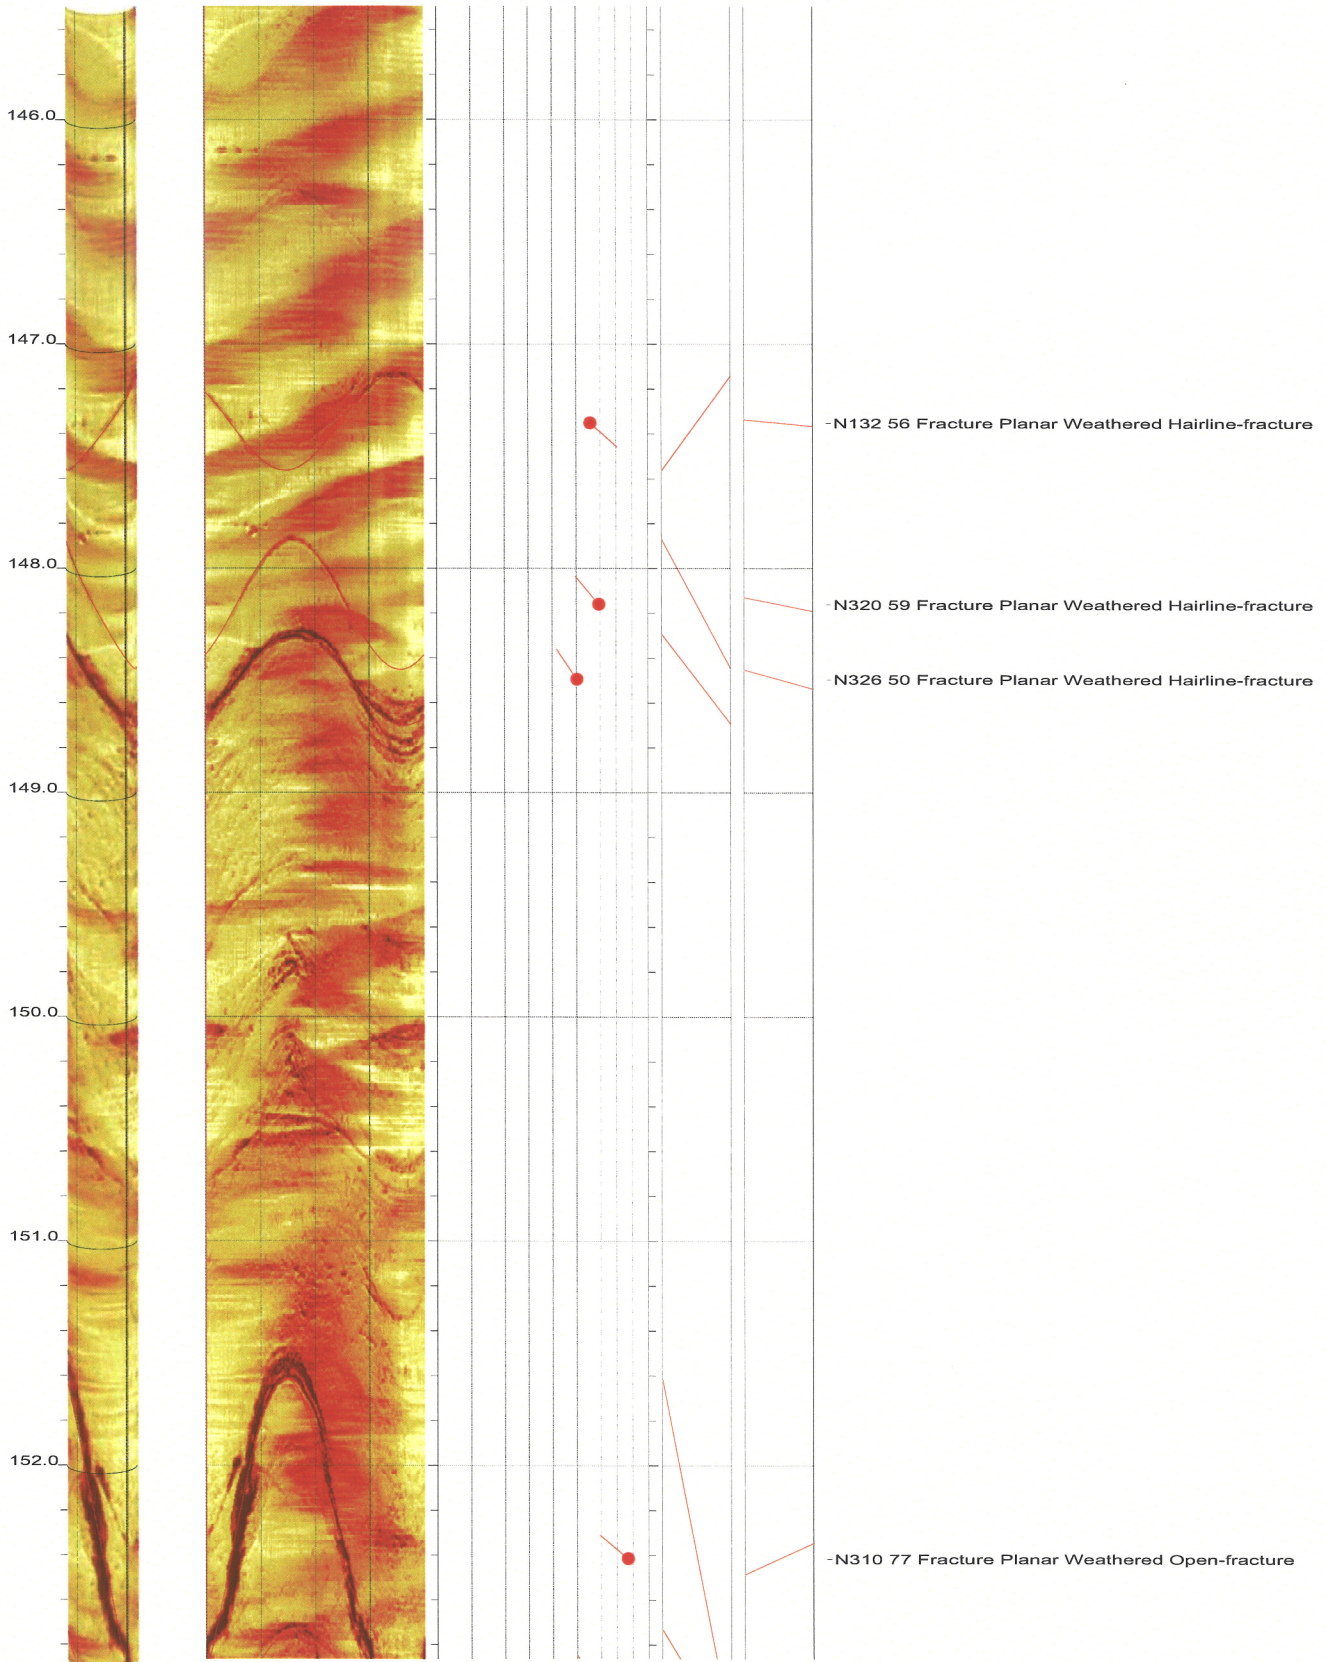

North Anna COL Boring B-901 Acoustic Televiewer Dips Sheet 13 of 36

North Anna COL Boring B-901 Acoustic Televiewer Dips Sheet 14 of 36

North Anna COL Boring B-901 Acoustic Televiewer Dips Sheet 15 of 36

North Anna COL Boring B-901 Acoustic Televiewer Dips Sheet 16 of 36