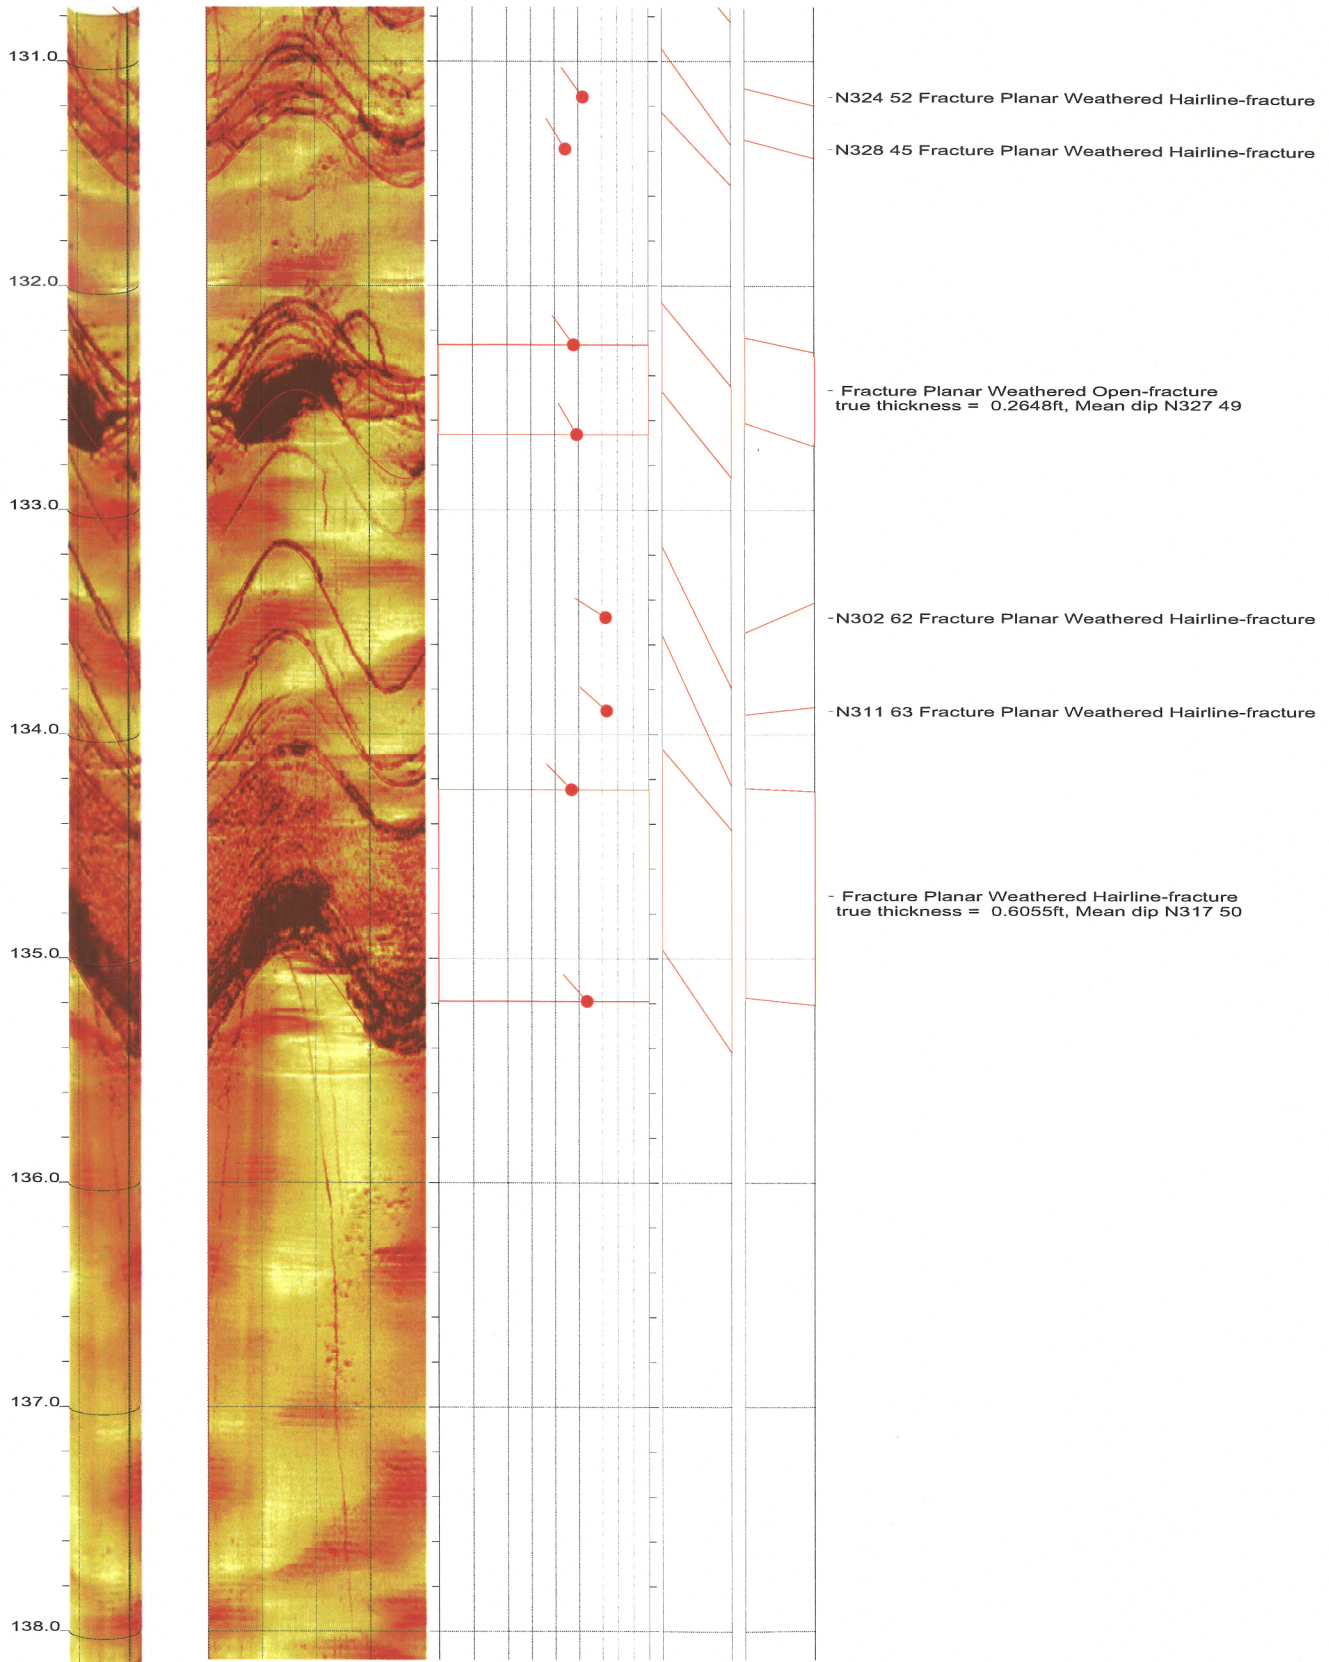

North Anna COL Boring B-901 Acoustic Televiewer Dips Sheet 13 of 36

North Anna COL Boring B-901 Acoustic Televiewer Dips Sheet 14 of 36

North Anna COL Boring B-901 Acoustic Televiewer Dips Sheet 15 of 36

North Anna COL Boring B-901 Acoustic Televiewer Dips Sheet 16 of 36