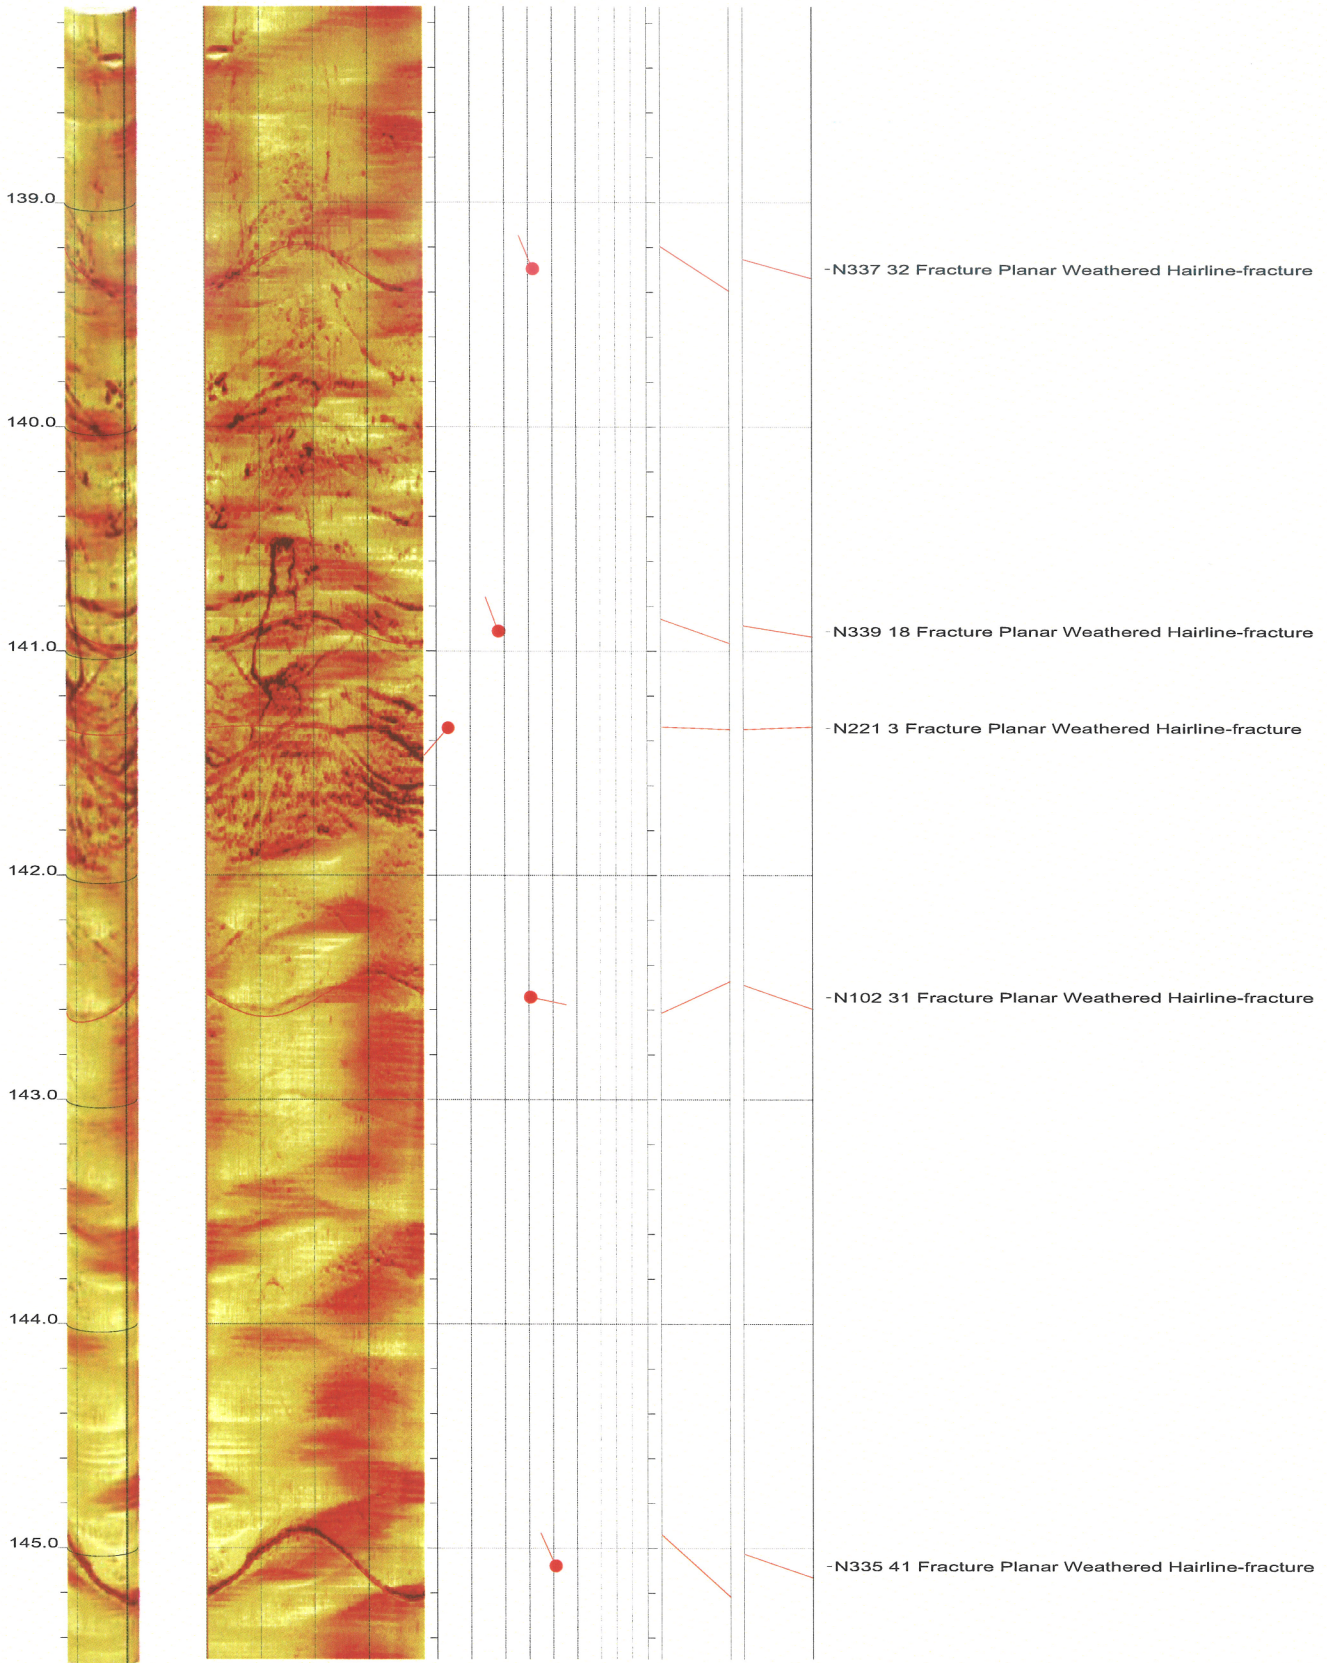

North Anna COL Boring B-901 Acoustic Televiewer Dips Sheet 13 of 36

North Anna COL Boring B-901 Acoustic Televiewer Dips Sheet 14 of 36

North Anna COL Boring B-901 Acoustic Televiewer Dips Sheet 15 of 36

North Anna COL Boring B-901 Acoustic Televiewer Dips Sheet 16 of 36