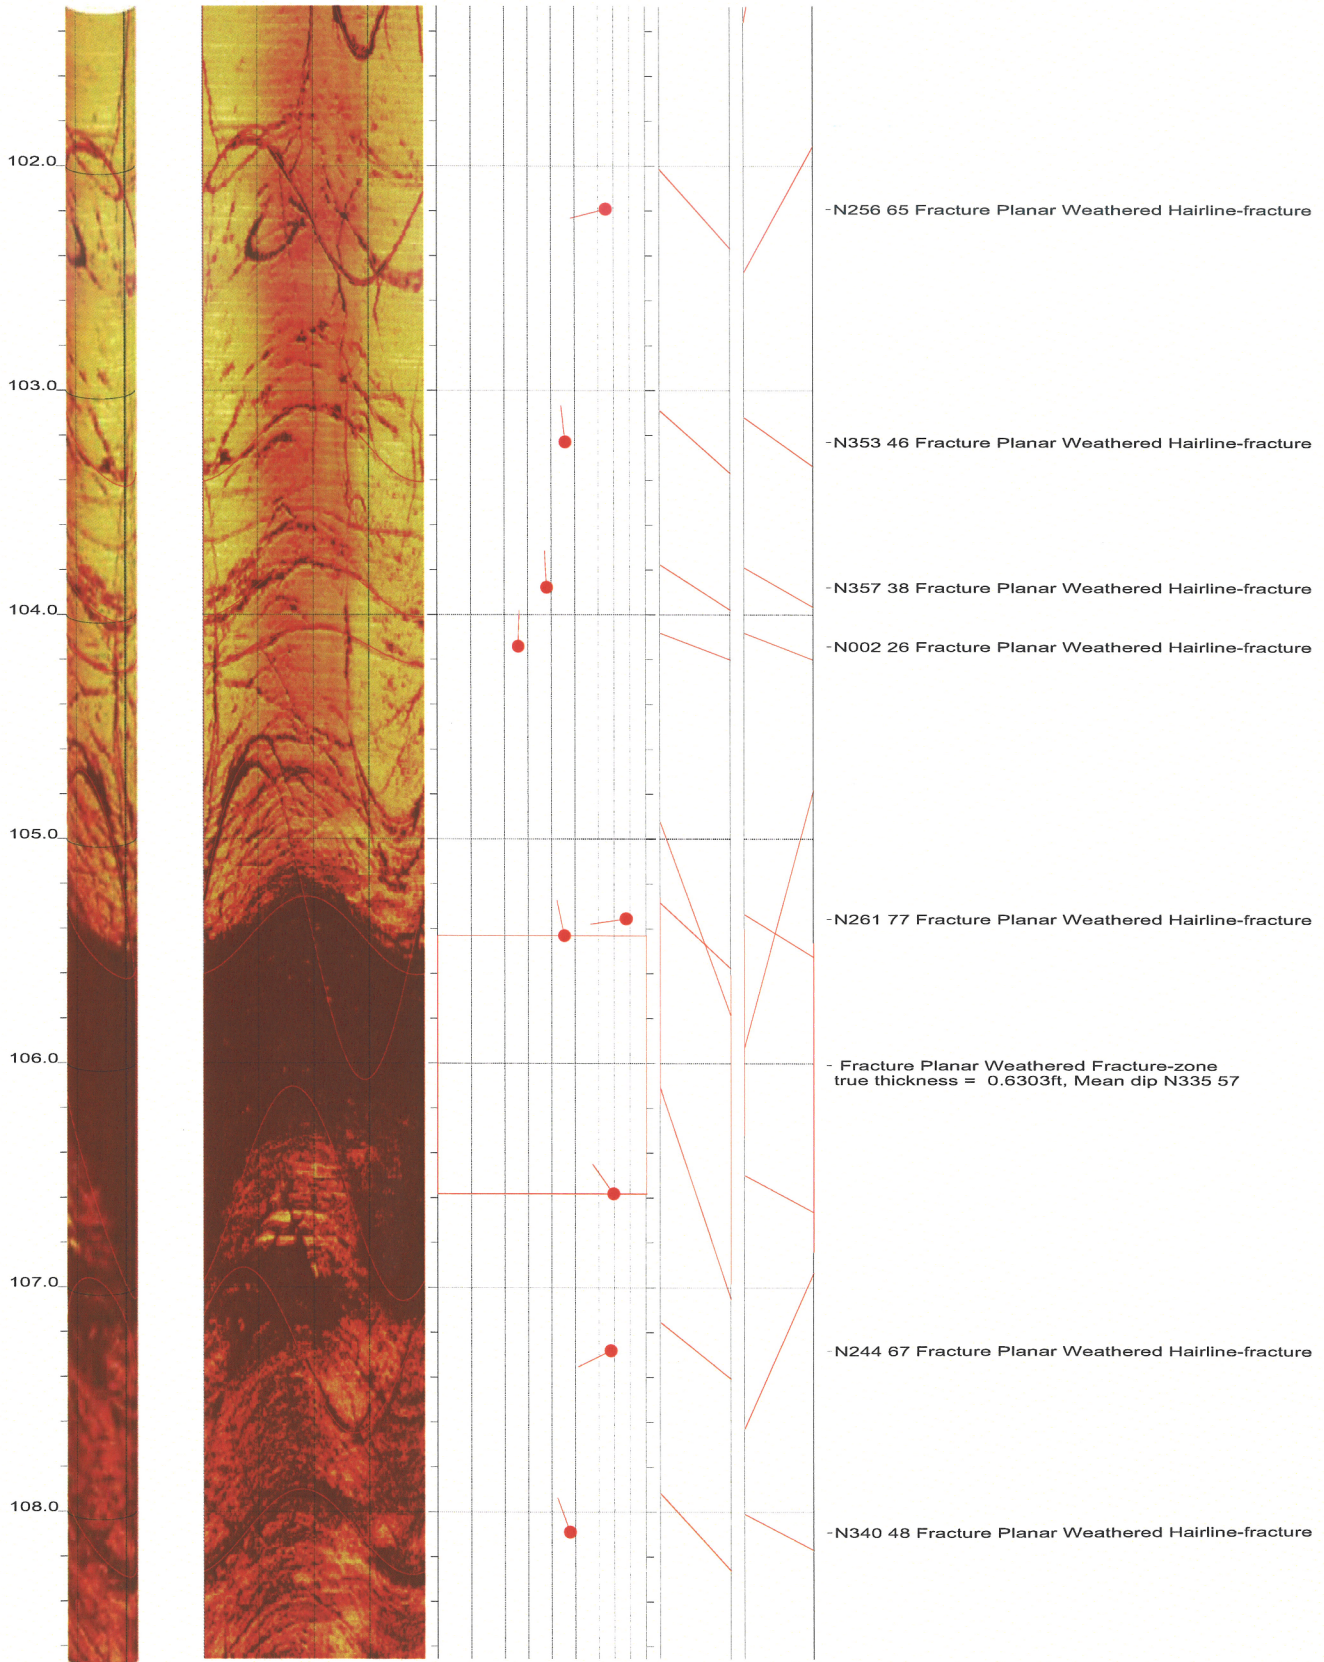

North Anna COL Boring B-901 Acoustic Televiewer Dips Sheet 9 of 36

North Anna COL Boring B-901 Acoustic Televiewer Dips Sheet 10 of 36

North Anna COL Boring B-901 Acoustic Televiewer Dips Sheet 11 of 36

North Anna COL Boring B-901 Acoustic Televiewer Dips Sheet 12 of 36