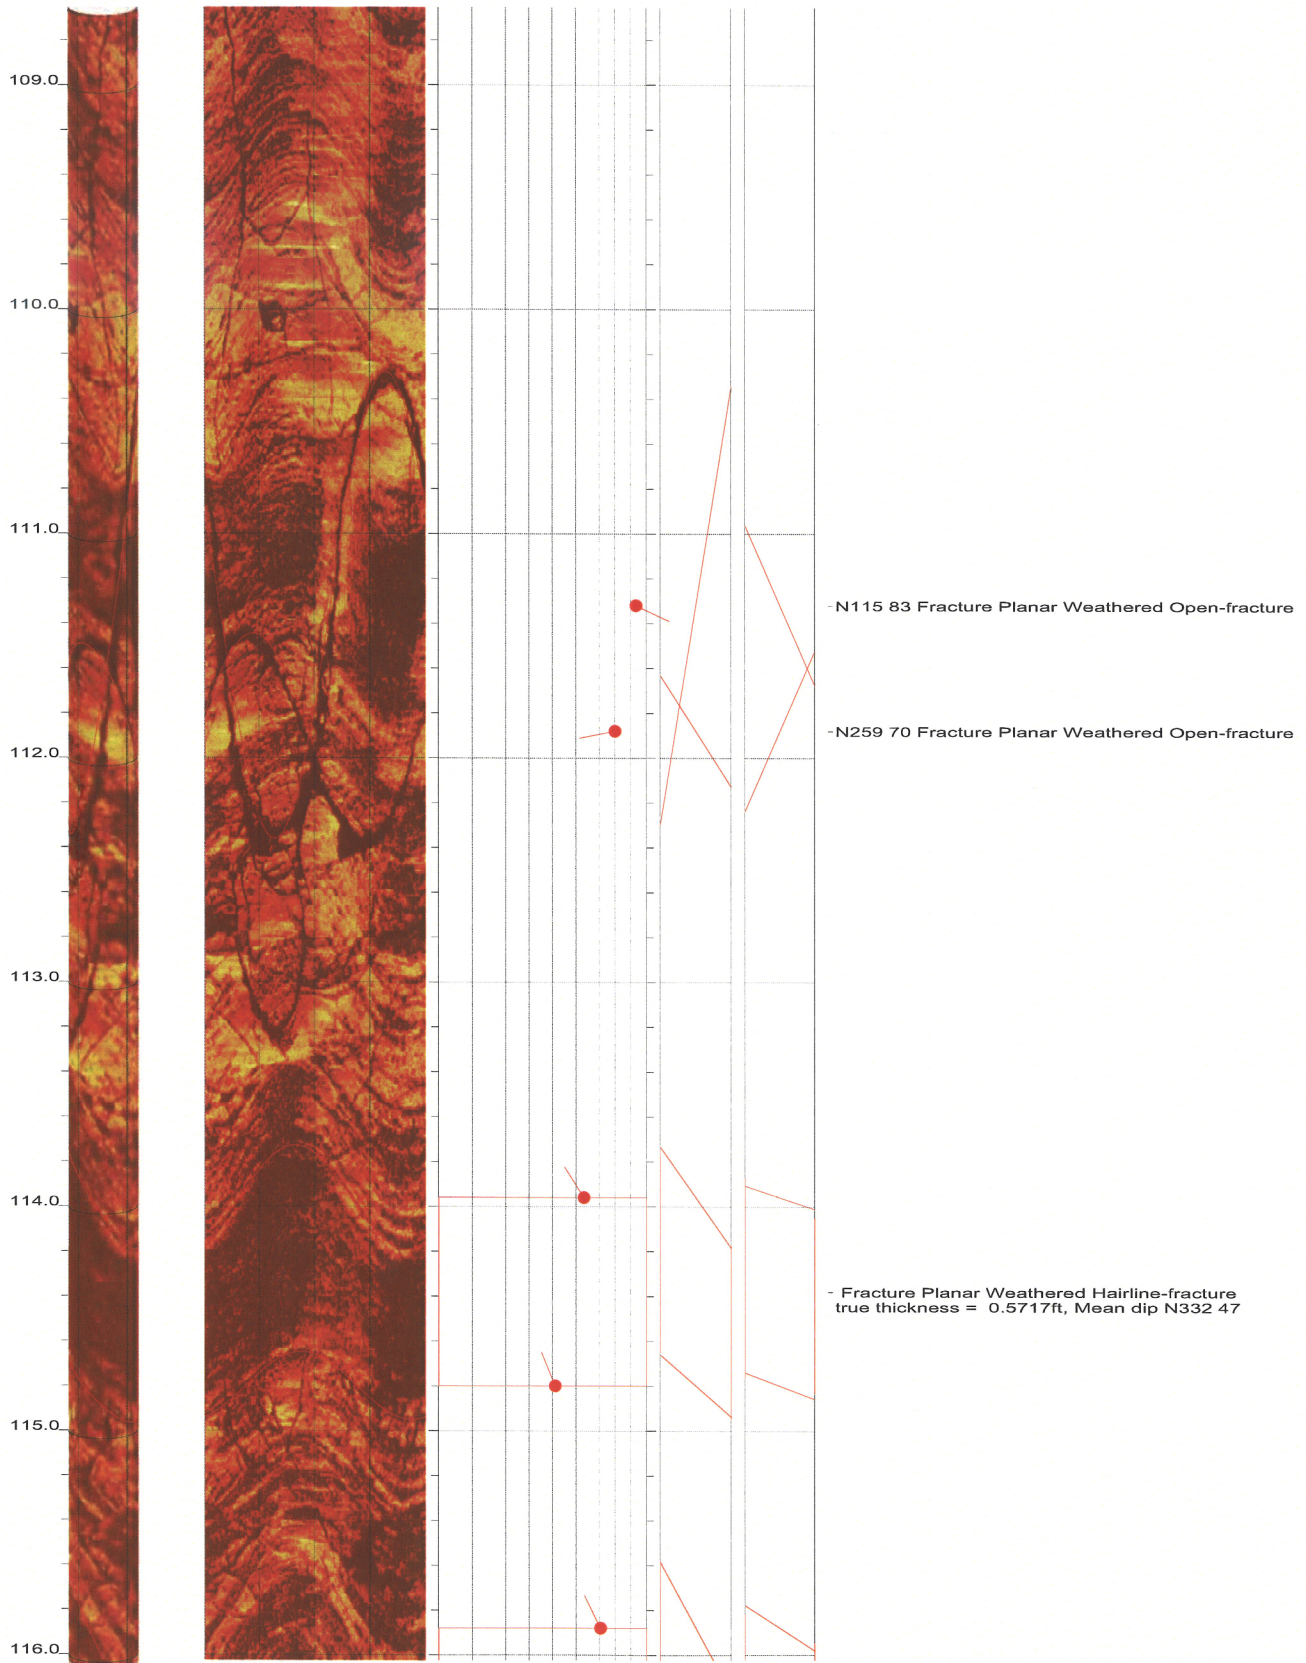

North Anna COL Boring B-901 Acoustic Televiewer Dips Sheet 9 of 36

North Anna COL Boring B-901 Acoustic Televiewer Dips Sheet 10 of 36

North Anna COL Boring B-901 Acoustic Televiewer Dips Sheet 11 of 36

North Anna COL Boring B-901 Acoustic Televiewer Dips Sheet 12 of 36