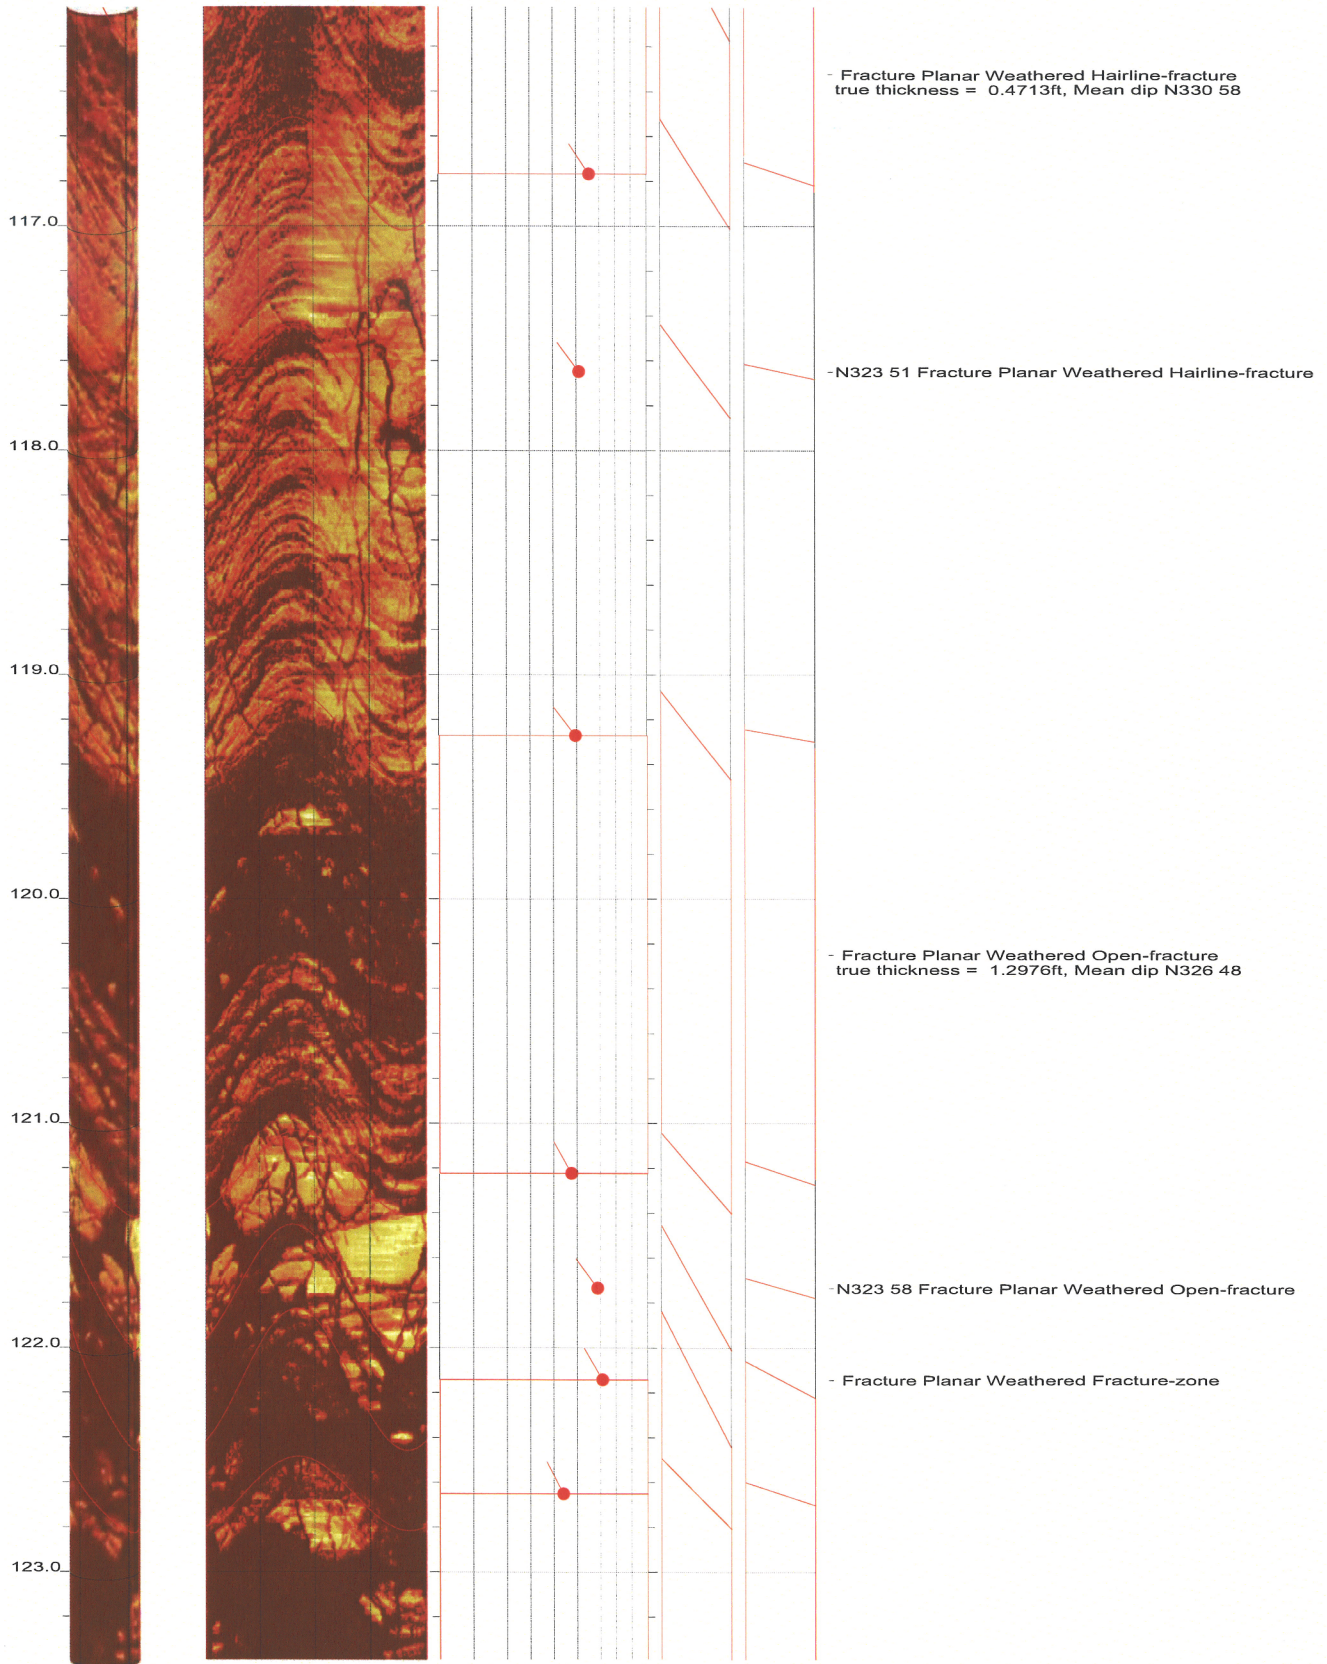

North Anna COL Boring B-901 Acoustic Televiewer Dips Sheet 9 of 36

North Anna COL Boring B-901 Acoustic Televiewer Dips Sheet 10 of 36

North Anna COL Boring B-901 Acoustic Televiewer Dips Sheet 11 of 36

North Anna COL Boring B-901 Acoustic Televiewer Dips Sheet 12 of 36