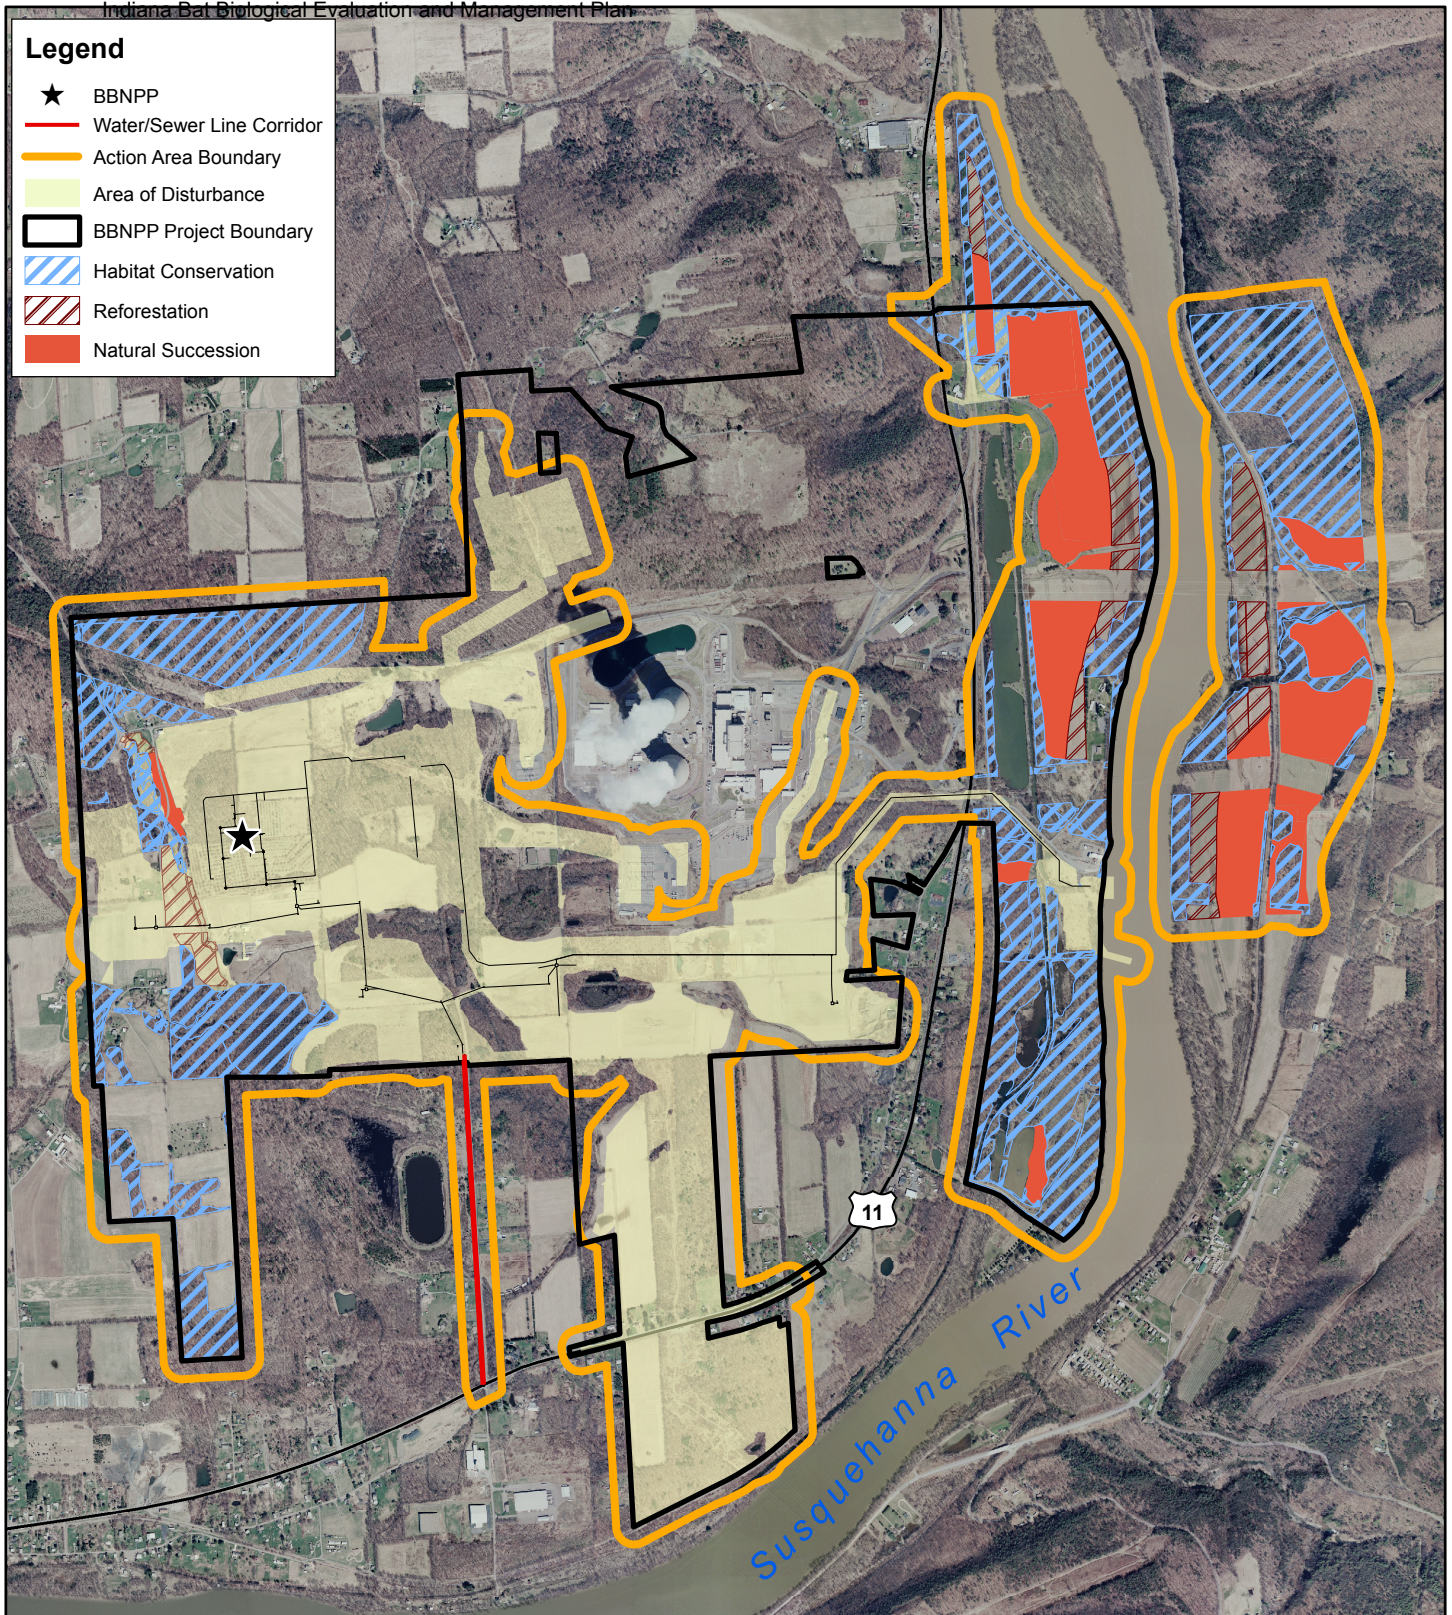

Figure 1.  
**BBNPP Site Location Map**

**NORMANDEAU ASSOCIATES**  
ENVIRONMENTAL CONSULTANTS  
400 Old Reading Pike, Bldg A, Suite 101 Stowe, PA 19464

date: 1/11/11  
prepared by: s.sherman  
project: 22648.000

rev. date: 09/28/11, 07/18/12  
prepared for: c.roche  
file name: Figure1\_Site\_Location\_Map

0.5 0.25 0 0.5 Miles

**NORMANDEAU ASSOCIATES**  
ENVIRONMENTAL CONSULTANTS  
400 Old Reading Pike, Bldg A, Suite 101 Stowe, PA 19464

date: 1/10/11  
prepared by: s.sherman  
project: 22648, 22932

rev. date: 09/28/11, 10/28/11, 07/18/12, 08/17/12, 08/27/12  
prepared for: c. roche  
file name: Figure\_2\_ActionArea

**Figure 2.**  
**BBNPP Action Area**