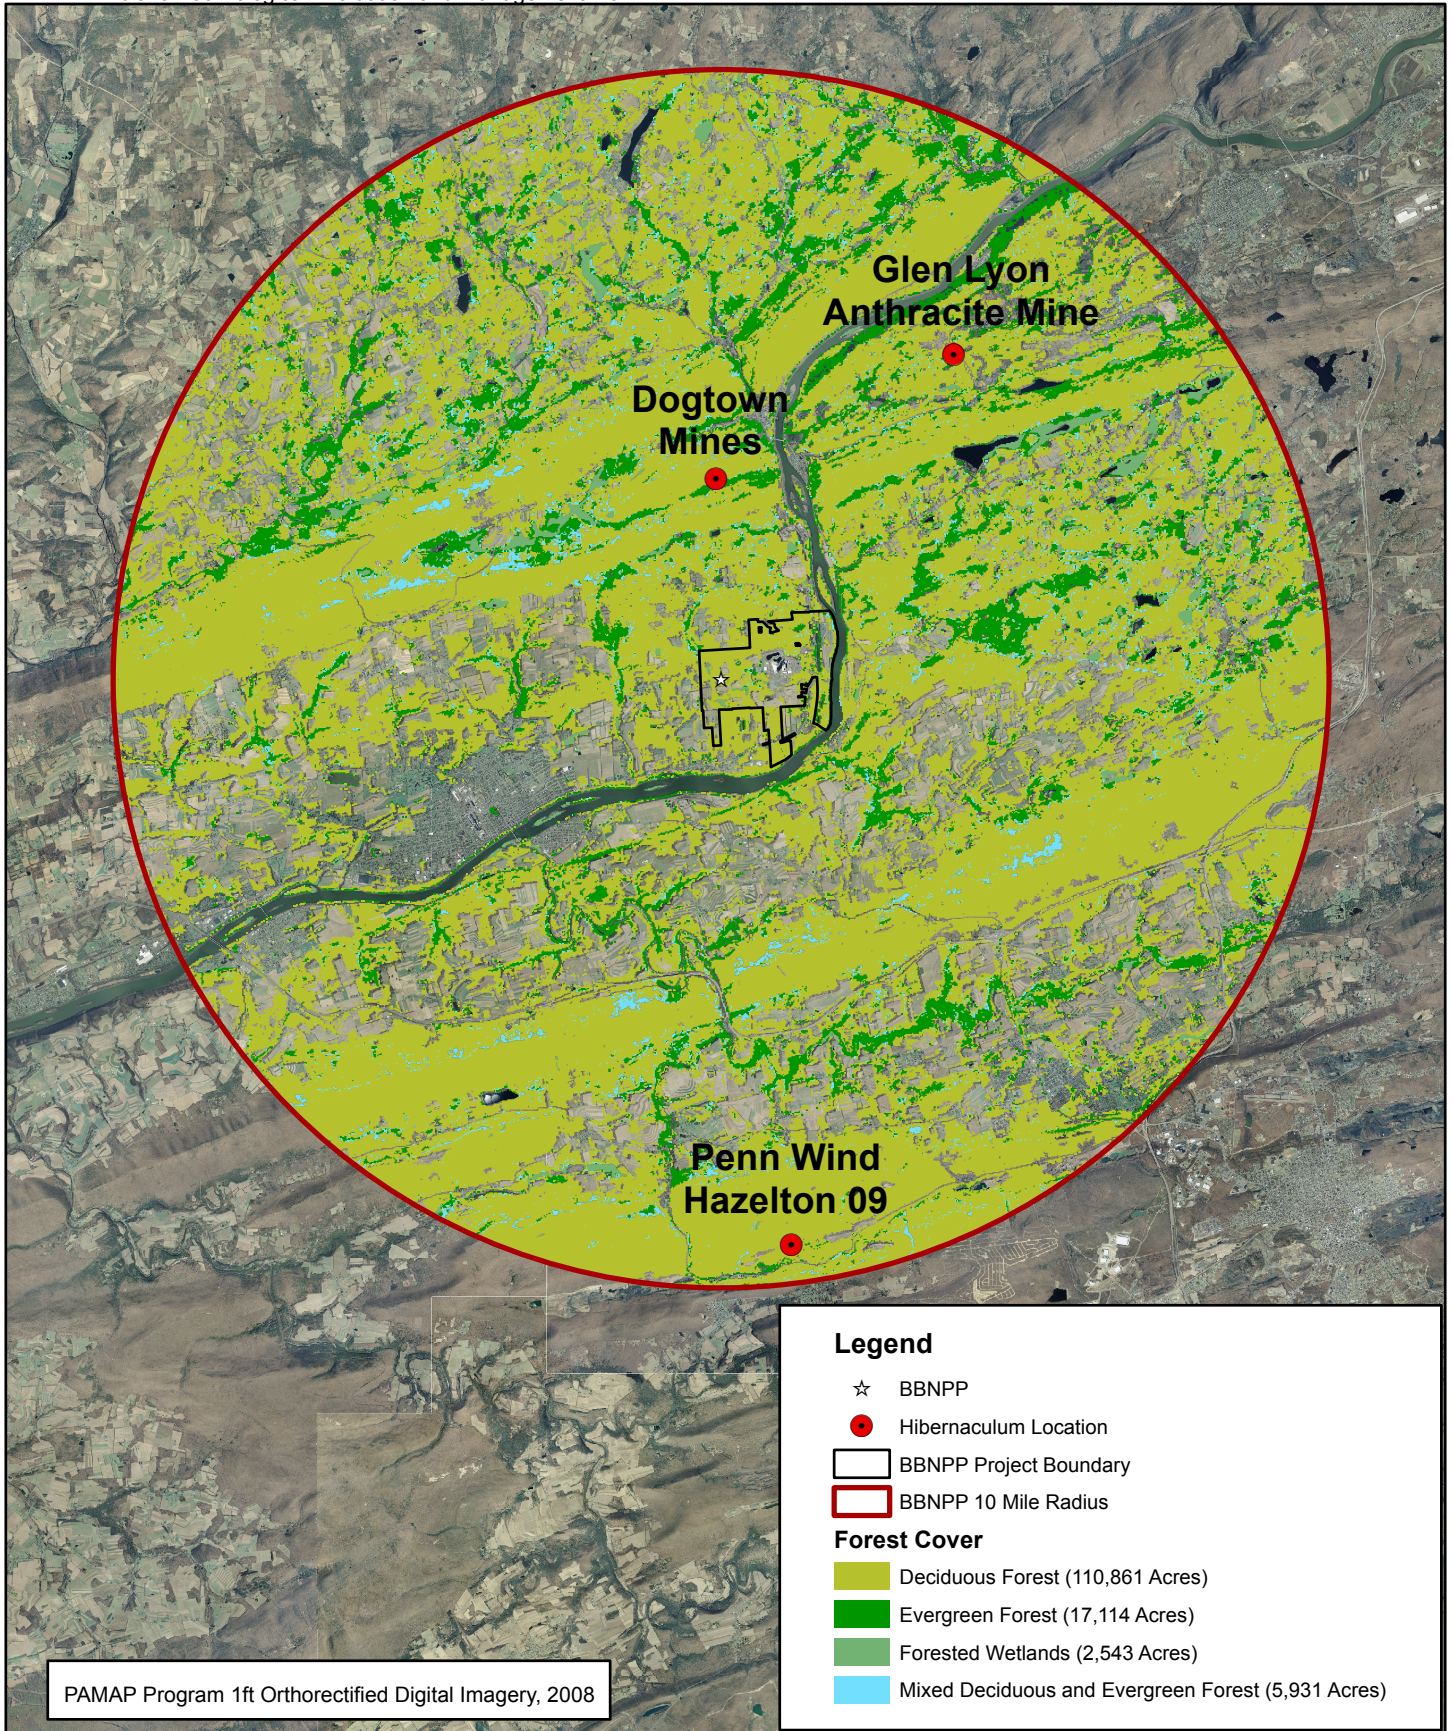

**Legend**

- Priority 2 Hibernaculum
- Priority 3 Hibernaculum
- Priority 4 Hibernaculum
- Summer Live Captures
- Maternity Colonies

Sources:  
 Butchkoski, E. 2010. Indiana Bat (*Myotis sodalis*). Connecting You With Wildlife. Pennsylvania Game Commission, Harrisburg, Pennsylvania  
 Butchkoski, C. 2010. Indiana Bat (*Myotis sodalis*) Summer Roost investigations, 2009. Pennsylvania Game Commission, Harrisburg, Pennsylvania  
 Turner, G. and C. Butchkoski, 2009. Indiana Bat Hibernacula Surveys, 2009. Pennsylvania Game Commission, Harrisburg, Pennsylvania

rev.date: 09/28/11  
 checked by: k.maurice  
 file name: IBAT\_PA\_Range

Figure 6.  
Indiana Bat Hibernacula Sites and  
Forest Cover within 10 miles of BBNPP Project Site  
58 of 276

**NORMANDEAU ASSOCIATES**  
ENVIRONMENTAL CONSULTANTS  
400 Old Reading Pike Bldg. A, Suite 101 Stowe, PA 19464

date: 06/27/12  
prepared by: s.sherman  
project: 22648.000

rev.date:  
checked by: c.roche  
file name: Fig6\_ForestCover\_10Mile\_radius