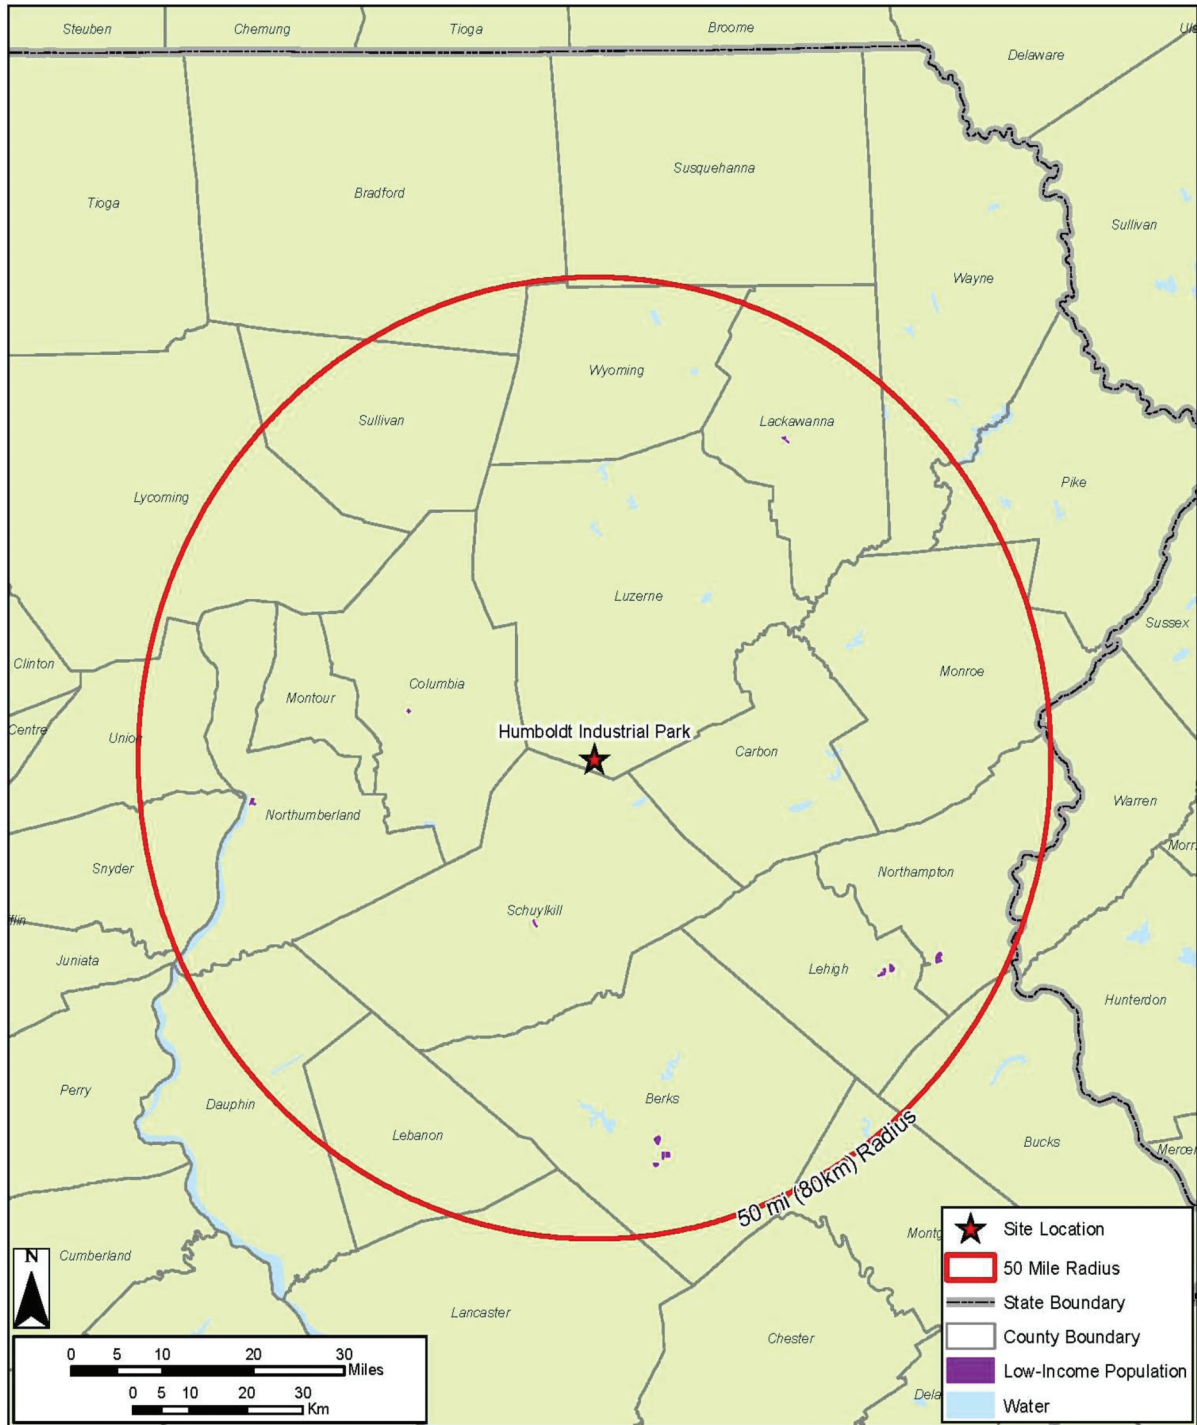

**Figure 9.3-23— Black Minority Block Groups within 50-Mile Radius of Humboldt Industrial Park**

**Figure 9.3-24— Asian Minority Block Groups within 50-Mile Radius of Humboldt Industrial Park**

**Figure 9.3-25— Other Race Minority Block Groups within 50-Mile Radius of Humboldt Industrial Park**

**Figure 9.3-26— Aggregate Minority Block Groups within 50-Mile Radius of Humboldt Industrial Park**

**Figure 9.3-27— Hispanic Minority Block Groups within 50-Mile Radius of Humboldt Industrial Park**

**Figure 9.3-28— Low Income Block Groups within 50-Mile Radius of Humboldt Industrial Park**

Figure 9.3-29— Seedco Industrial Park Vicinity Map

**Figure 9.3-30— Black Minority Block Groups Within 50 Mile Radius of Seedco Industrial Park**

**Figure 9.3-31— Other Race Minority Block Groups within 50-Mile Radius of Seedco Industrial Park**

**Figure 9.3-32— Aggregate Minority Block Groups within 50-Mile Radius of Seedco Industrial Park**