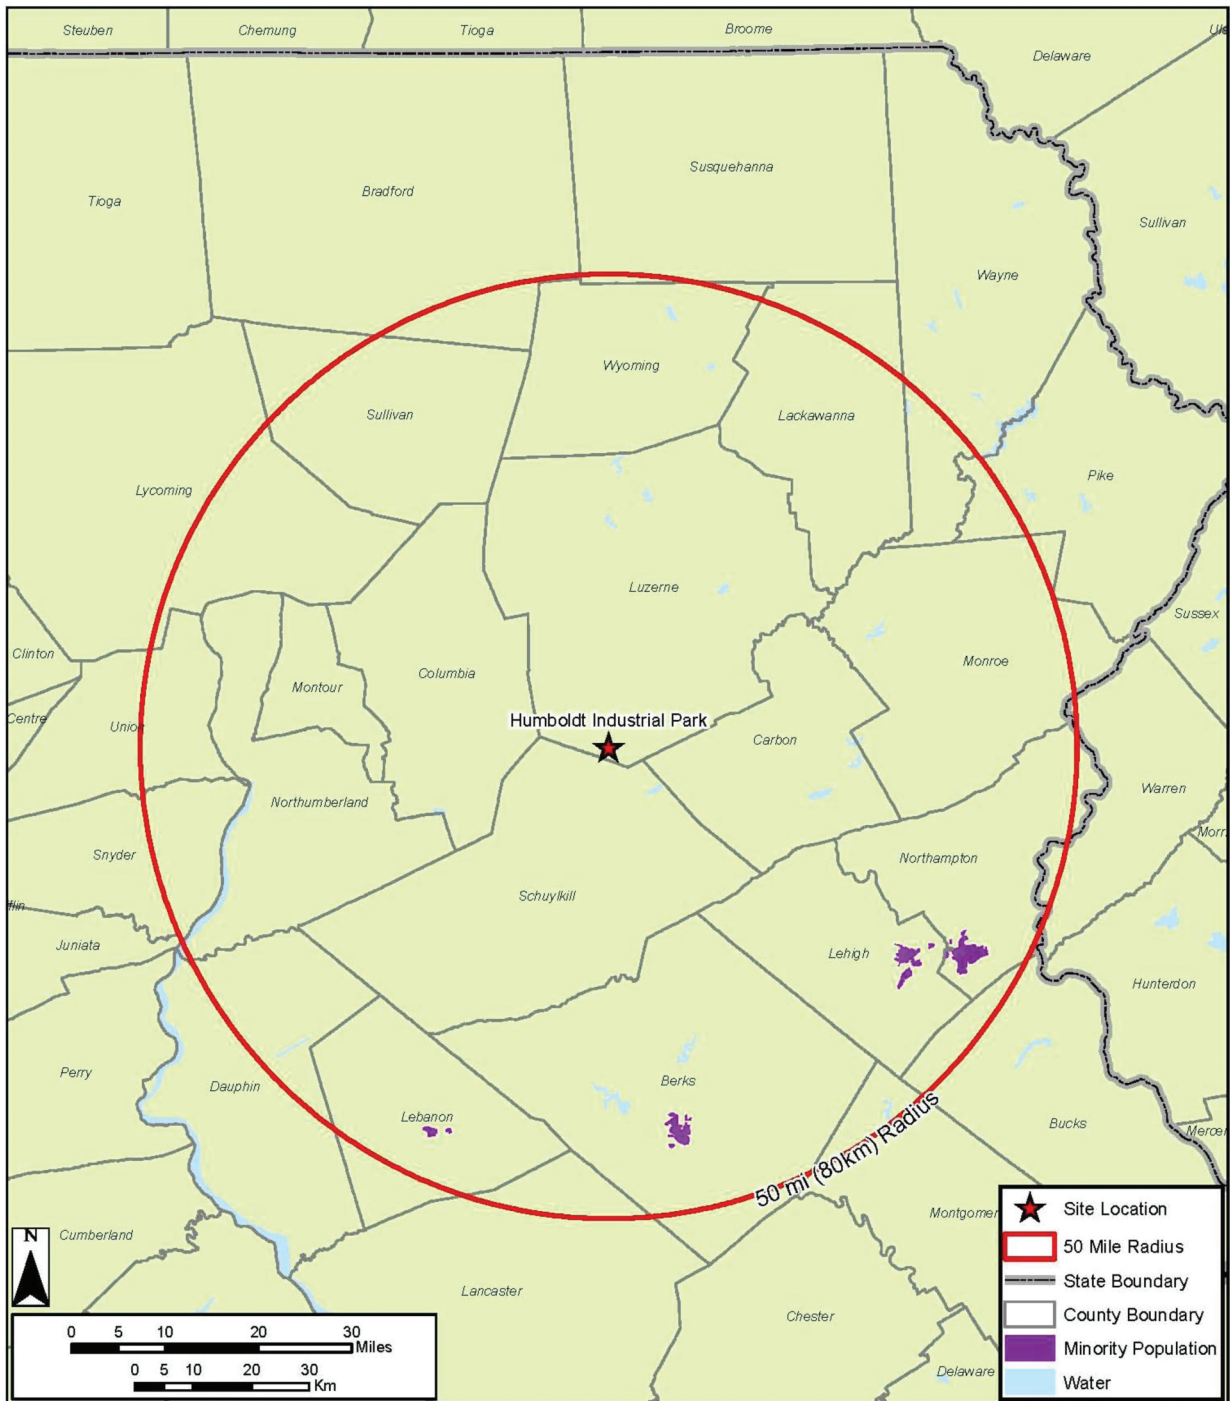

**Figure 9.3-23— Black Minority Block Groups within 50-Mile Radius of Humboldt Industrial Park**

**Figure 9.3-24— Asian Minority Block Groups within 50-Mile Radius of Humboldt Industrial Park**

**Figure 9.3-25— Other Race Minority Block Groups within 50-Mile Radius of Humboldt Industrial Park**

**Figure 9.3-26— Aggregate Minority Block Groups within 50-Mile Radius of Humboldt Industrial Park**

**Figure 9.3-27— Hispanic Minority Block Groups within 50-Mile Radius of Humboldt Industrial Park**

**Figure 9.3-28— Low Income Block Groups within 50-Mile Radius of Humboldt Industrial Park**

Figure 9.3-29— Seedco Industrial Park Vicinity Map

**Figure 9.3-30— Black Minority Block Groups Within 50 Mile Radius of Seedco Industrial Park**

**Figure 9.3-31— Other Race Minority Block Groups within 50-Mile Radius of Seedco Industrial Park**

**Figure 9.3-32— Aggregate Minority Block Groups within 50-Mile Radius of Seedco Industrial Park**