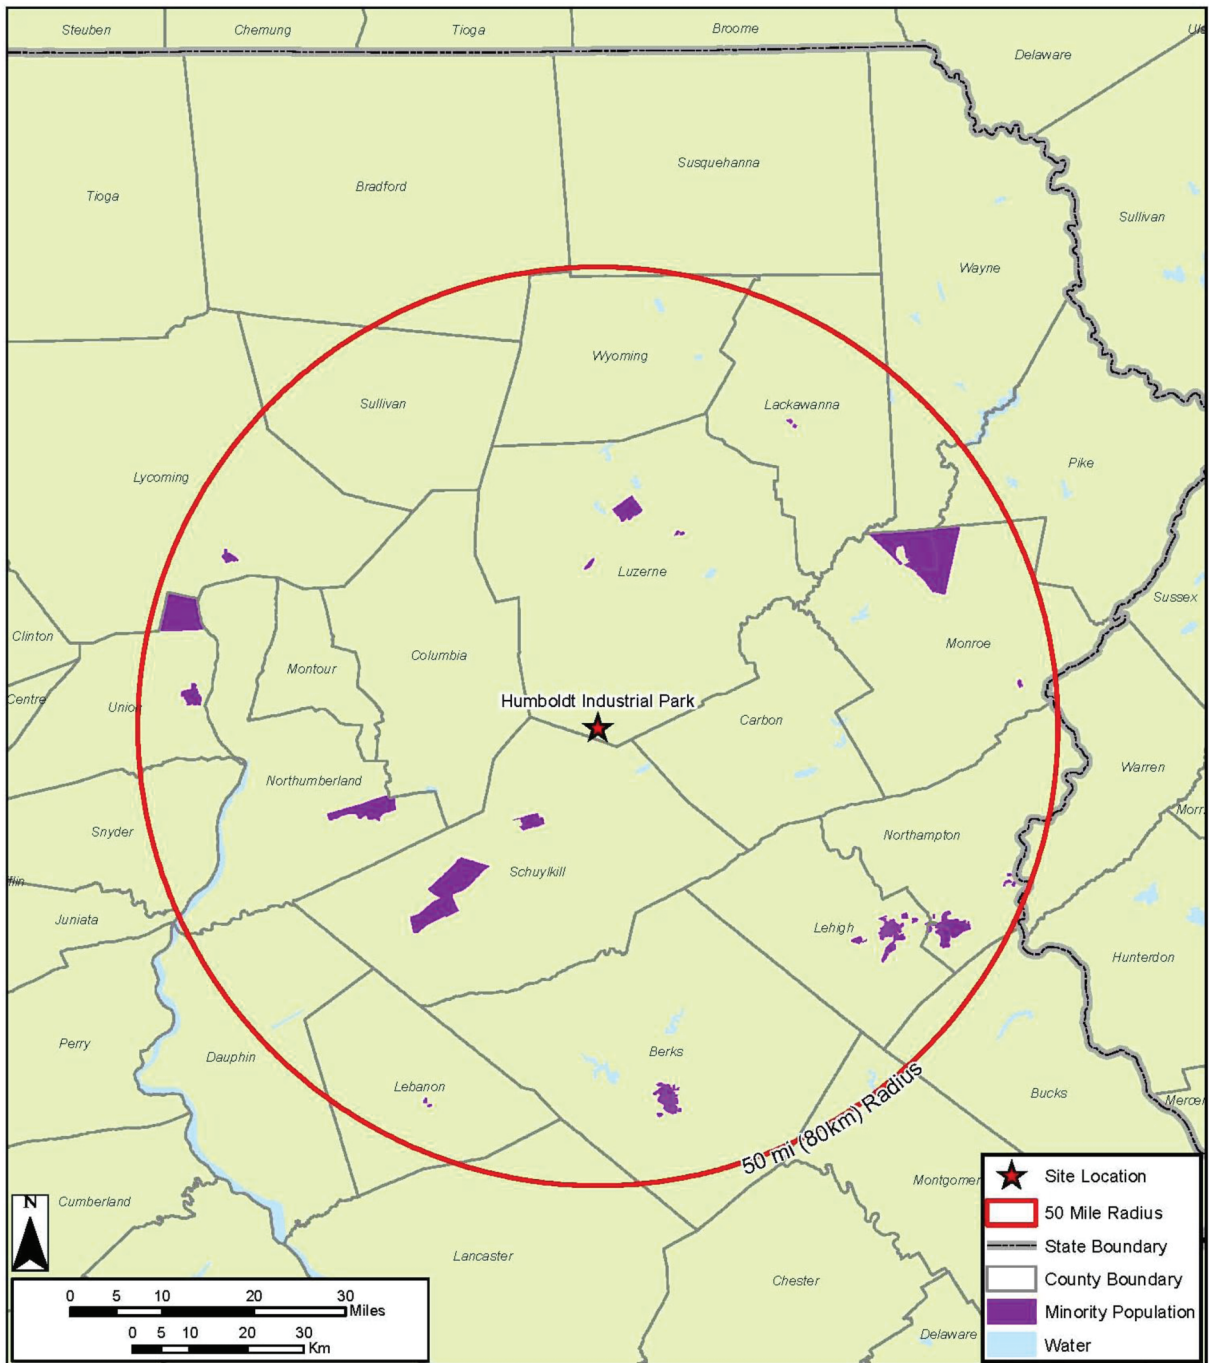

**Figure 9.3-23— Black Minority Block Groups within 50-Mile Radius of Humboldt Industrial Park**

**Figure 9.3-24— Asian Minority Block Groups within 50-Mile Radius of Humboldt Industrial Park**

**Figure 9.3-25— Other Race Minority Block Groups within 50-Mile Radius of Humboldt Industrial Park**

**Figure 9.3-26— Aggregate Minority Block Groups within 50-Mile Radius of Humboldt Industrial Park**

**Figure 9.3-27— Hispanic Minority Block Groups within 50-Mile Radius of Humboldt Industrial Park**

**Figure 9.3-28— Low Income Block Groups within 50-Mile Radius of Humboldt Industrial Park**

Figure 9.3-29— Seedco Industrial Park Vicinity Map

**Figure 9.3-30— Black Minority Block Groups Within 50 Mile Radius of Seedco Industrial Park**

**Figure 9.3-31— Other Race Minority Block Groups within 50-Mile Radius of Seedco Industrial Park**

**Figure 9.3-32— Aggregate Minority Block Groups within 50-Mile Radius of Seedco Industrial Park**