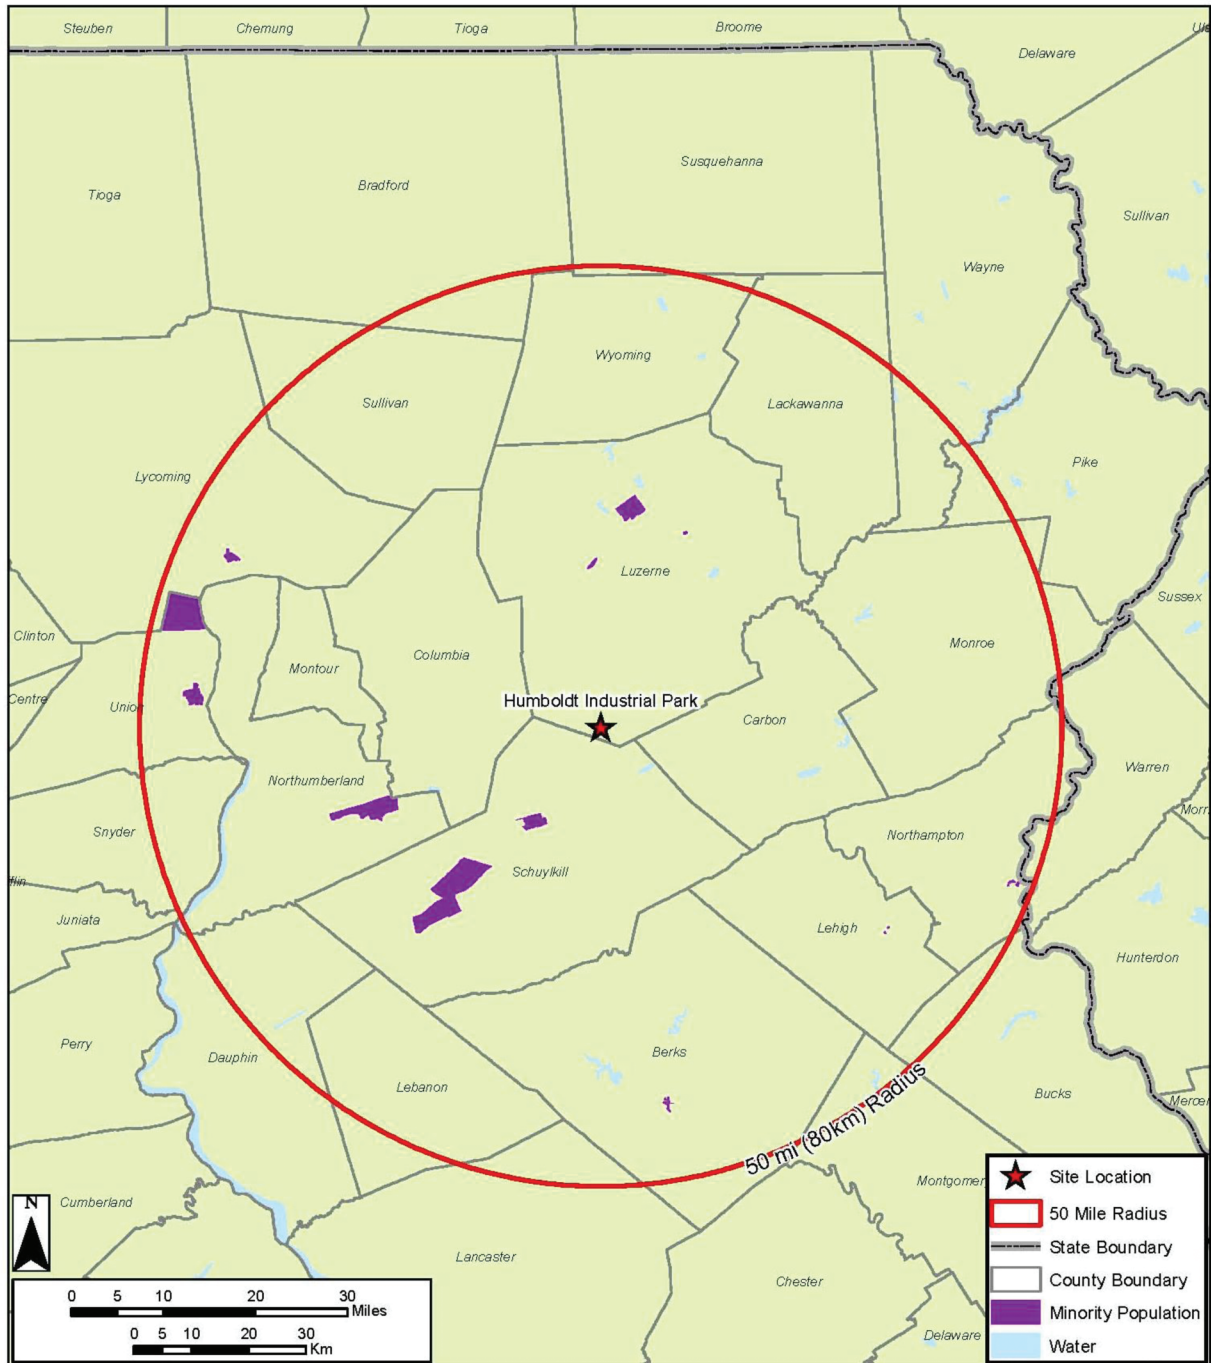

**Figure 9.3-23— Black Minority Block Groups within 50-Mile Radius of Humboldt Industrial Park**

**Figure 9.3-24— Asian Minority Block Groups within 50-Mile Radius of Humboldt Industrial Park**

**Figure 9.3-25— Other Race Minority Block Groups within 50-Mile Radius of Humboldt Industrial Park**

**Figure 9.3-26— Aggregate Minority Block Groups within 50-Mile Radius of Humboldt Industrial Park**

**Figure 9.3-27— Hispanic Minority Block Groups within 50-Mile Radius of Humboldt Industrial Park**

**Figure 9.3-28— Low Income Block Groups within 50-Mile Radius of Humboldt Industrial Park**

Figure 9.3-29— Seedco Industrial Park Vicinity Map

**Figure 9.3-30— Black Minority Block Groups Within 50 Mile Radius of Seedco Industrial Park**

**Figure 9.3-31— Other Race Minority Block Groups within 50-Mile Radius of Seedco Industrial Park**

**Figure 9.3-32— Aggregate Minority Block Groups within 50-Mile Radius of Seedco Industrial Park**