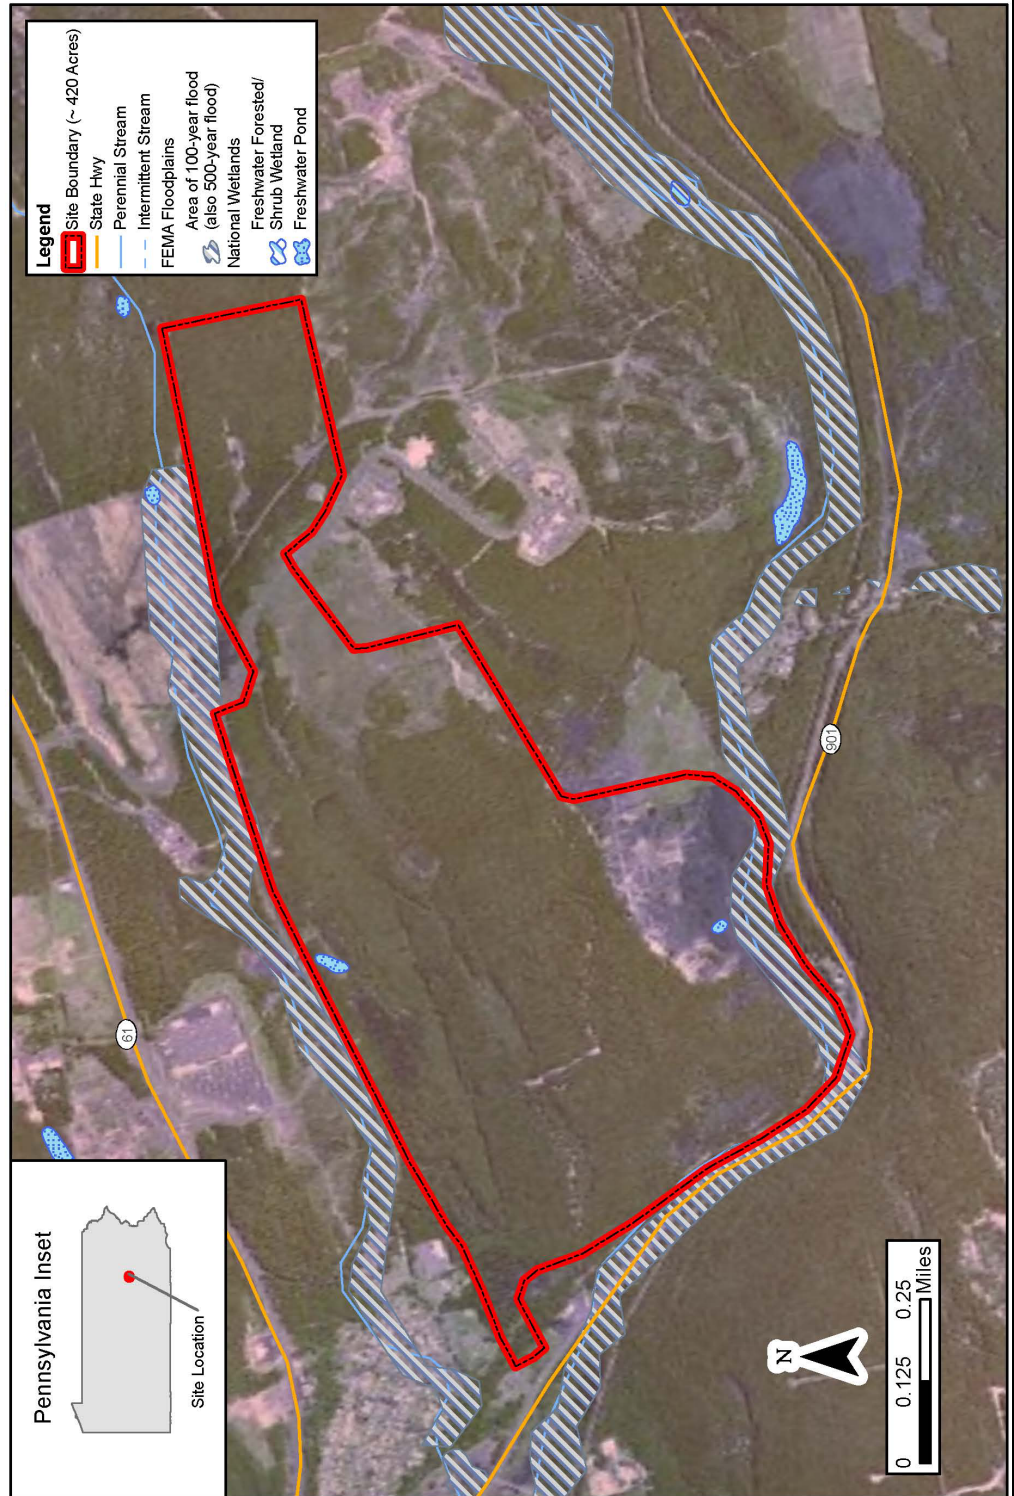

**Figure 9.3-23— Black Minority Block Groups within 50-Mile Radius of Humboldt Industrial Park**

**Figure 9.3-24— Asian Minority Block Groups within 50-Mile Radius of Humboldt Industrial Park**

**Figure 9.3-25— Other Race Minority Block Groups within 50-Mile Radius of Humboldt Industrial Park**

**Figure 9.3-26— Aggregate Minority Block Groups within 50-Mile Radius of Humboldt Industrial Park**

**Figure 9.3-27— Hispanic Minority Block Groups within 50-Mile Radius of Humboldt Industrial Park**

**Figure 9.3-28— Low Income Block Groups within 50-Mile Radius of Humboldt Industrial Park**

Figure 9.3-29— Seedco Industrial Park Vicinity Map

**Figure 9.3-30— Black Minority Block Groups Within 50 Mile Radius of Seedco Industrial Park**

**Figure 9.3-31— Other Race Minority Block Groups within 50-Mile Radius of Seedco Industrial Park**

**Figure 9.3-32— Aggregate Minority Block Groups within 50-Mile Radius of Seedco Industrial Park**