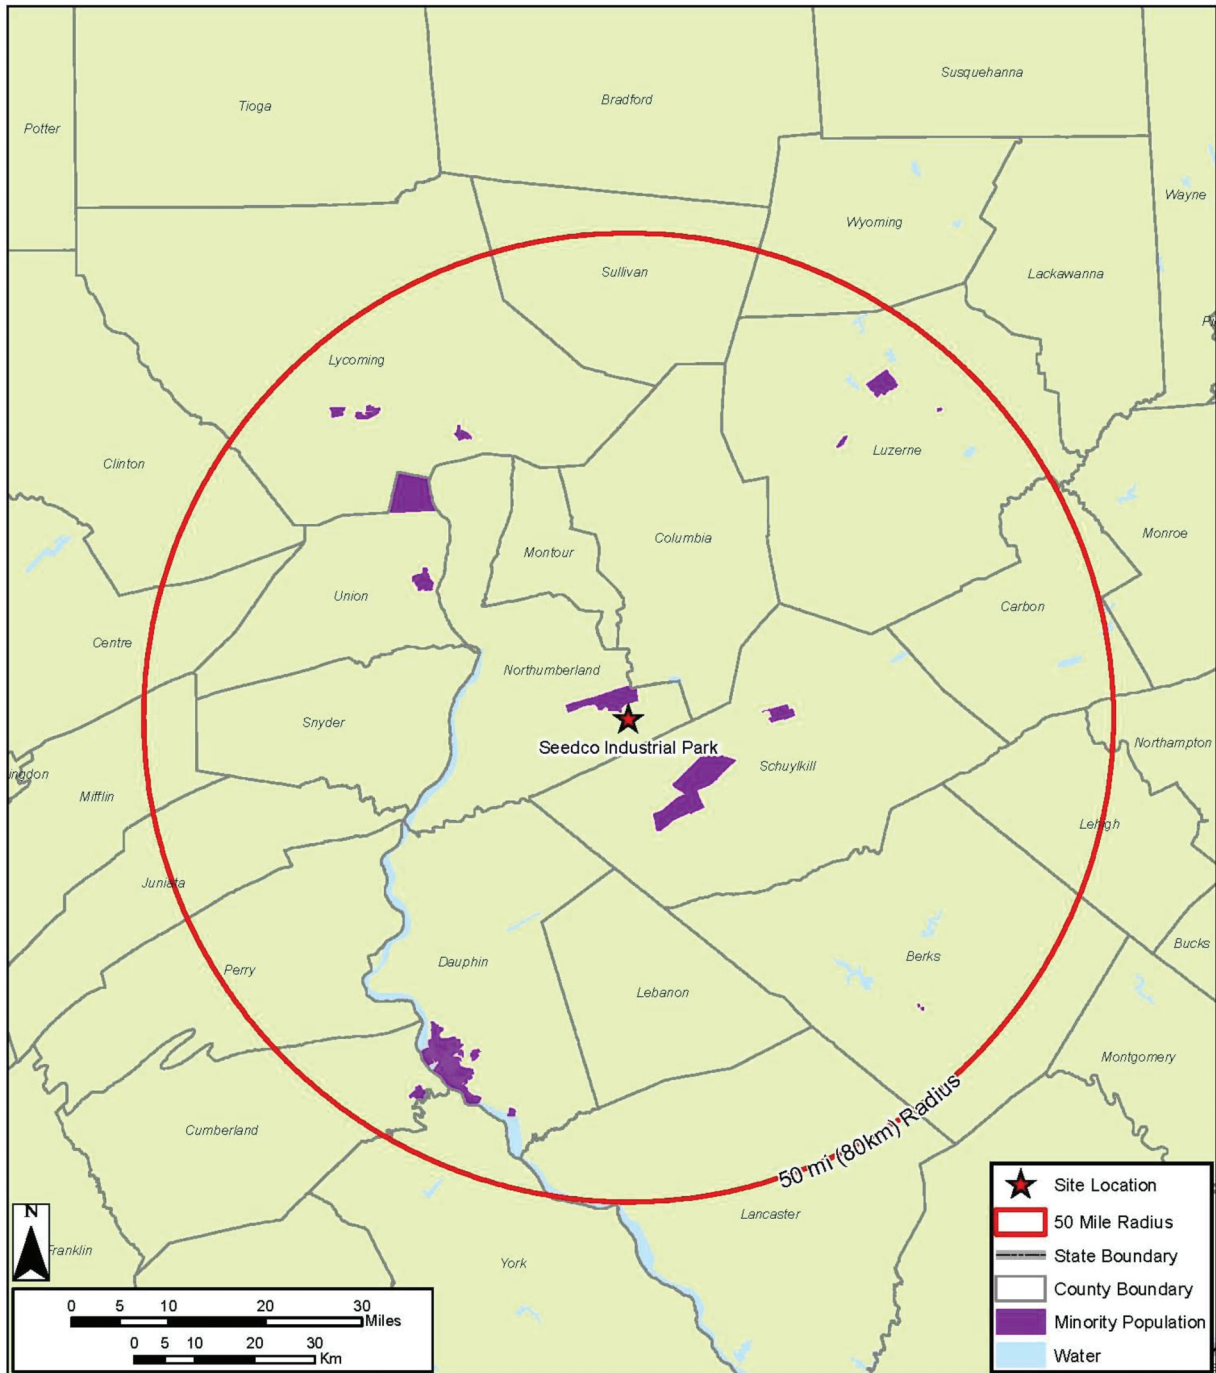

**Figure 9.3-23— Black Minority Block Groups within 50-Mile Radius of Humboldt Industrial Park**

**Figure 9.3-24— Asian Minority Block Groups within 50-Mile Radius of Humboldt Industrial Park**

**Figure 9.3-25— Other Race Minority Block Groups within 50-Mile Radius of Humboldt Industrial Park**

**Figure 9.3-26— Aggregate Minority Block Groups within 50-Mile Radius of Humboldt Industrial Park**

**Figure 9.3-27— Hispanic Minority Block Groups within 50-Mile Radius of Humboldt Industrial Park**

**Figure 9.3-28— Low Income Block Groups within 50-Mile Radius of Humboldt Industrial Park**

Figure 9.3-29— Seedco Industrial Park Vicinity Map

**Figure 9.3-30— Black Minority Block Groups Within 50 Mile Radius of Seedco Industrial Park**

**Figure 9.3-31— Other Race Minority Block Groups within 50-Mile Radius of Seedco Industrial Park**

**Figure 9.3-32— Aggregate Minority Block Groups within 50-Mile Radius of Seedco Industrial Park**