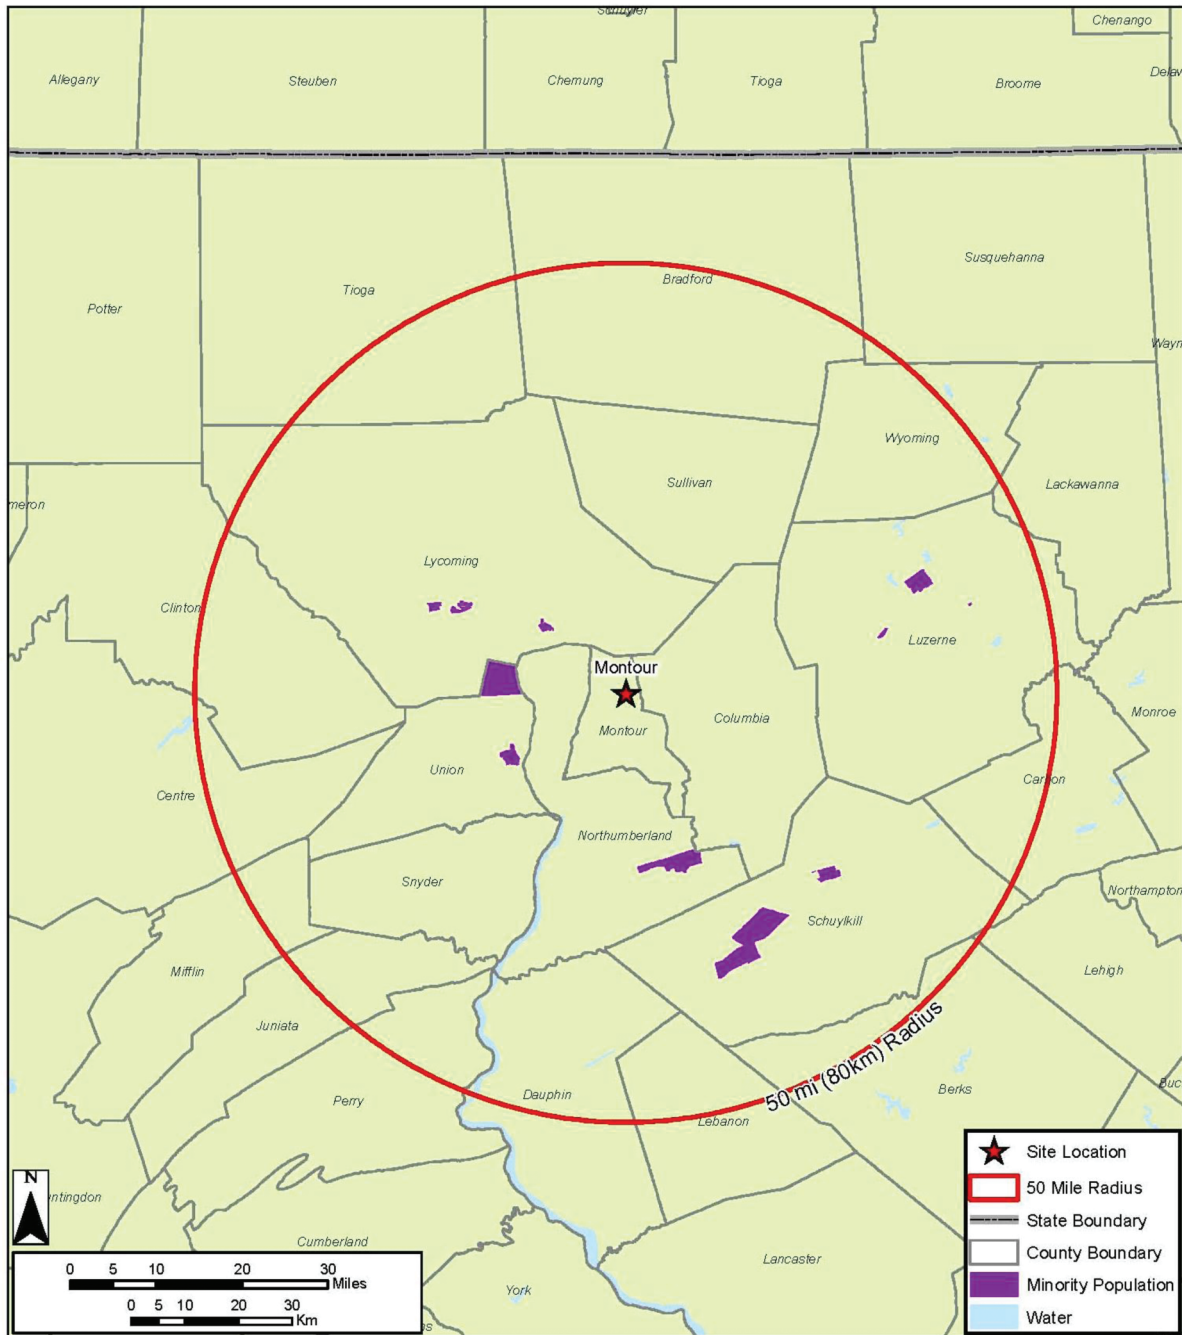

Figure 9.3-15— Alternative Sites and Proposed Site

Figure 9.3-16— BBNPP Vicinity Map

Figure 9.3-17— Montour Site Vicinity Map

Figure 9.3-18— Black Minority Block Groups within 50-Mile Radius of Montour Site

Figure 9.3-19— American Indian Minority Block Groups within 50-Mile Radius of Montour Site

Figure 9.3-20— Aggregate Minority Block Groups within 50-Mile Radius of Montour Site

Figure 9.3-21— Low Income Block Groups within 50-Mile Radius of Montour Site

Figure 9.3-22— Humboldt Industrial Park Vicinity Map