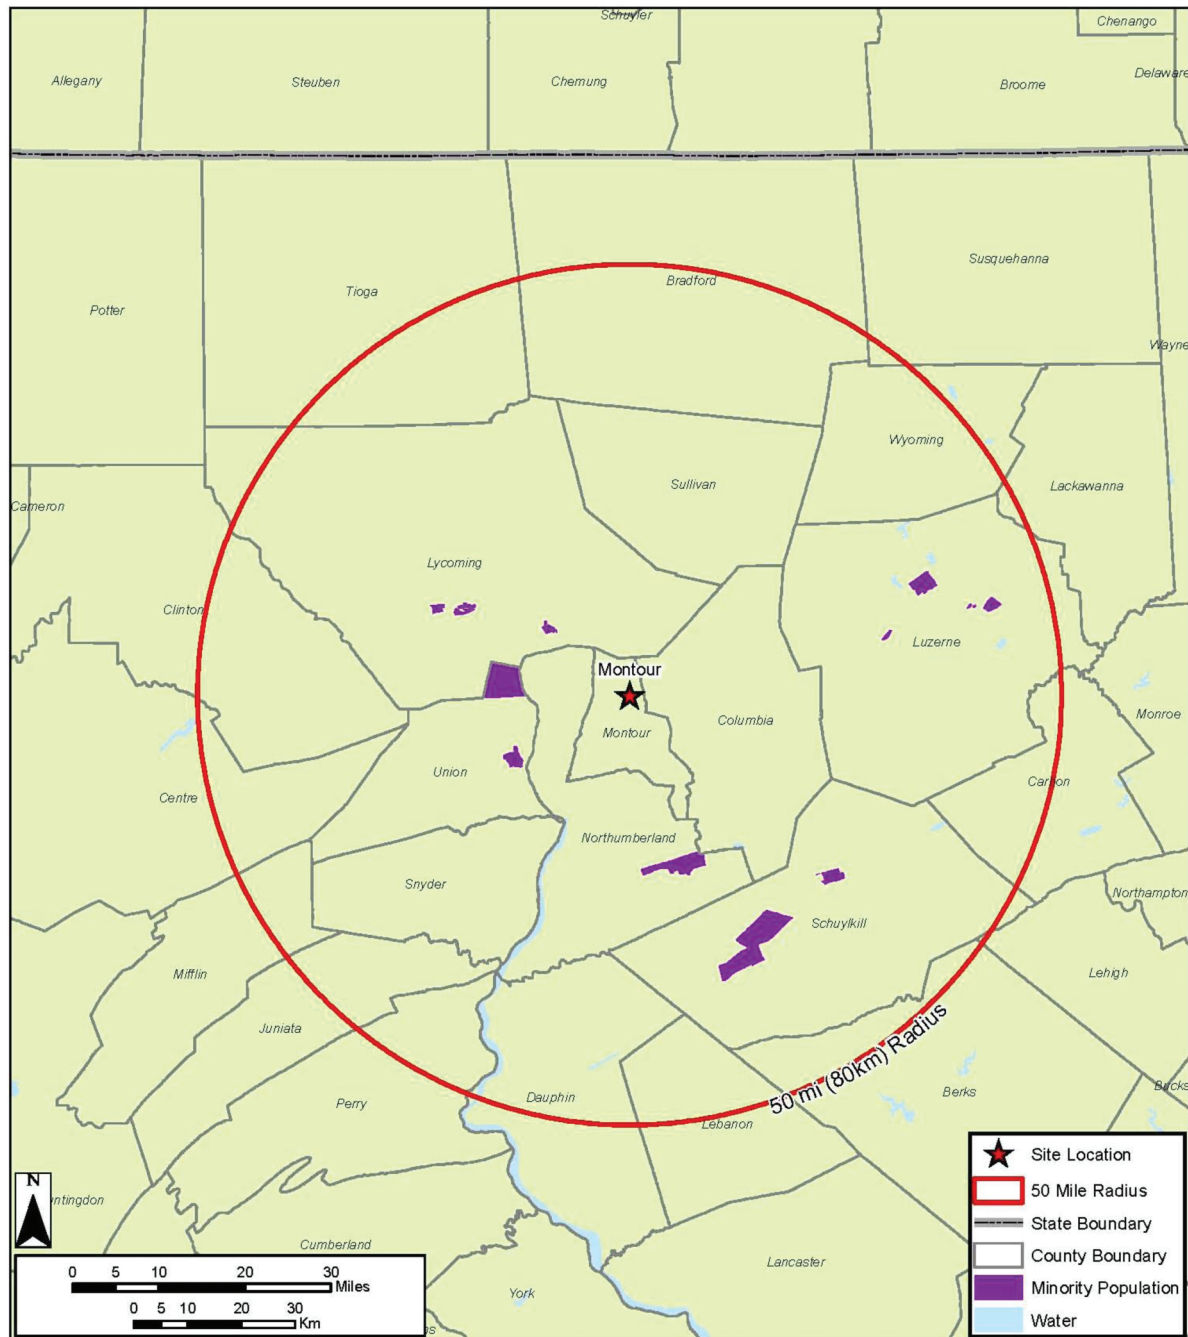

Figure 9.3-15— Alternative Sites and Proposed Site

Figure 9.3-16— BBNPP Vicinity Map

Figure 9.3-17— Montour Site Vicinity Map

Figure 9.3-18— Black Minority Block Groups within 50-Mile Radius of Montour Site

Figure 9.3-19— American Indian Minority Block Groups within 50-Mile Radius of Montour Site

Figure 9.3-20— Aggregate Minority Block Groups within 50-Mile Radius of Montour Site

Figure 9.3-21— Low Income Block Groups within 50-Mile Radius of Montour Site

Figure 9.3-22— Humboldt Industrial Park Vicinity Map