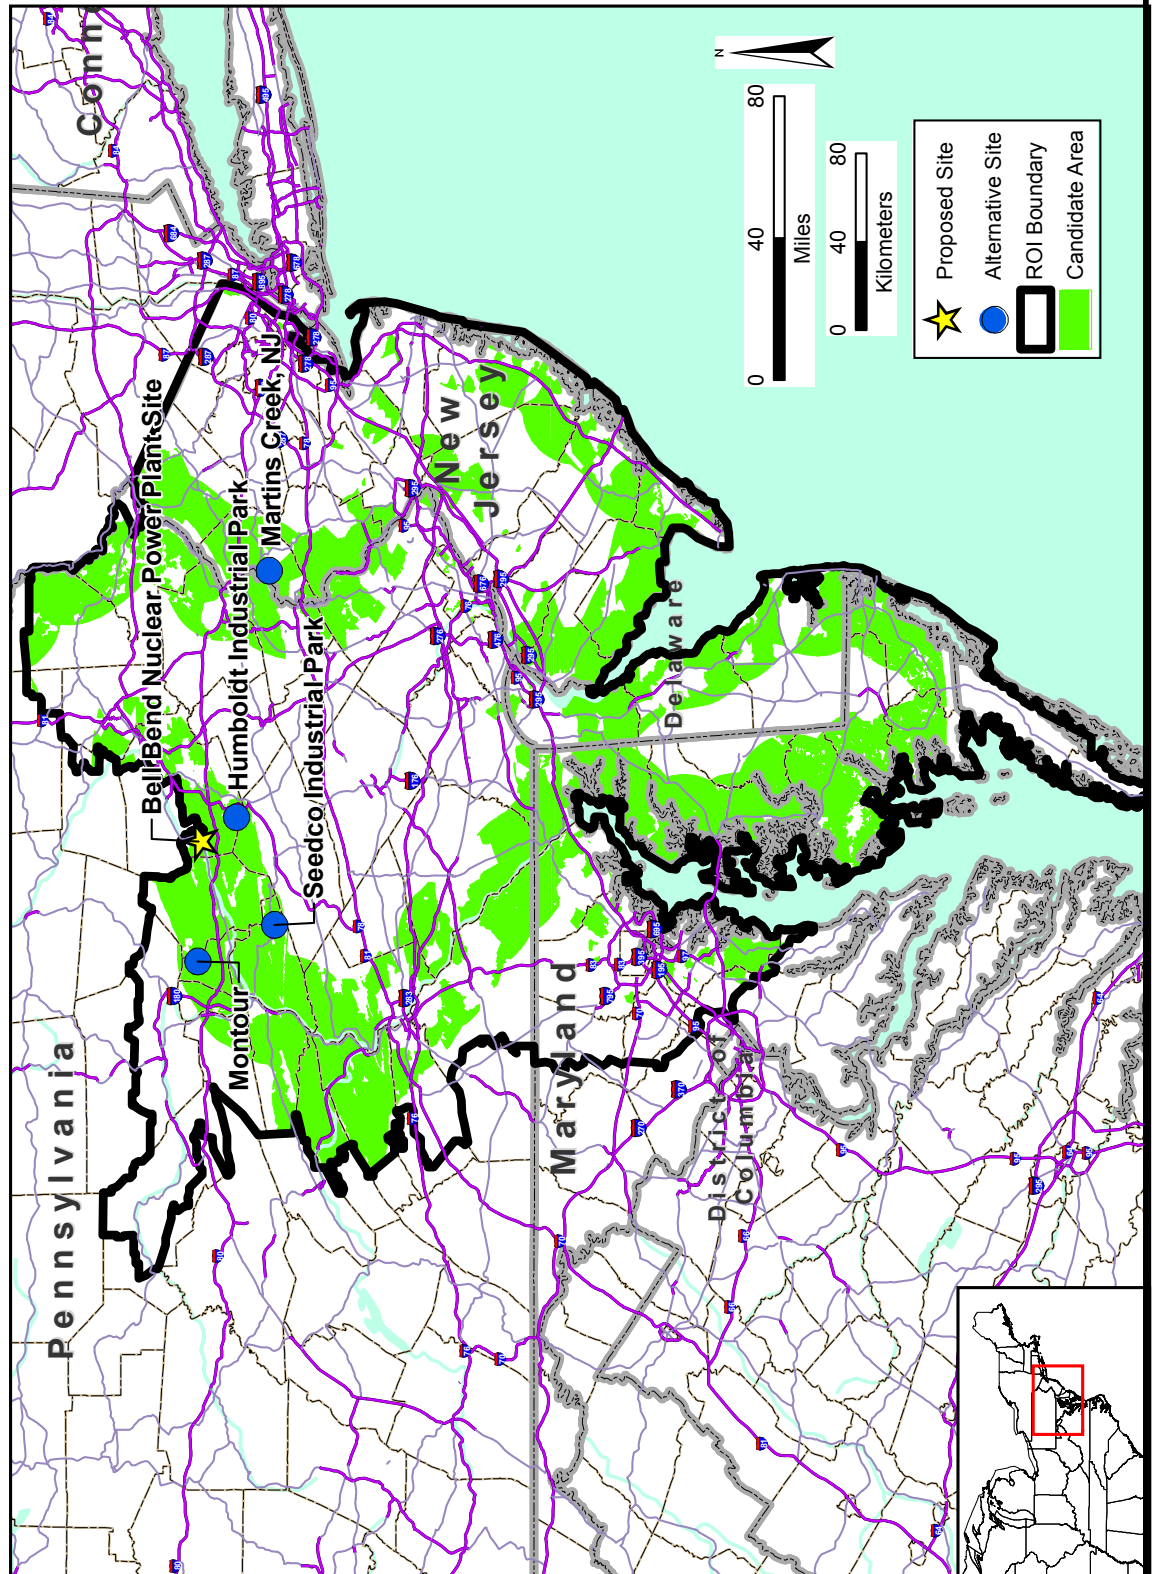

Figure 9.3-15— Alternative Sites and Proposed Site

Figure 9.3-16— BBNPP Vicinity Map

Figure 9.3-17— Montour Site Vicinity Map

Figure 9.3-18— Black Minority Block Groups within 50-Mile Radius of Montour Site

Figure 9.3-19— American Indian Minority Block Groups within 50-Mile Radius of Montour Site

Figure 9.3-20— Aggregate Minority Block Groups within 50-Mile Radius of Montour Site

Figure 9.3-21— Low Income Block Groups within 50-Mile Radius of Montour Site

Figure 9.3-22— Humboldt Industrial Park Vicinity Map