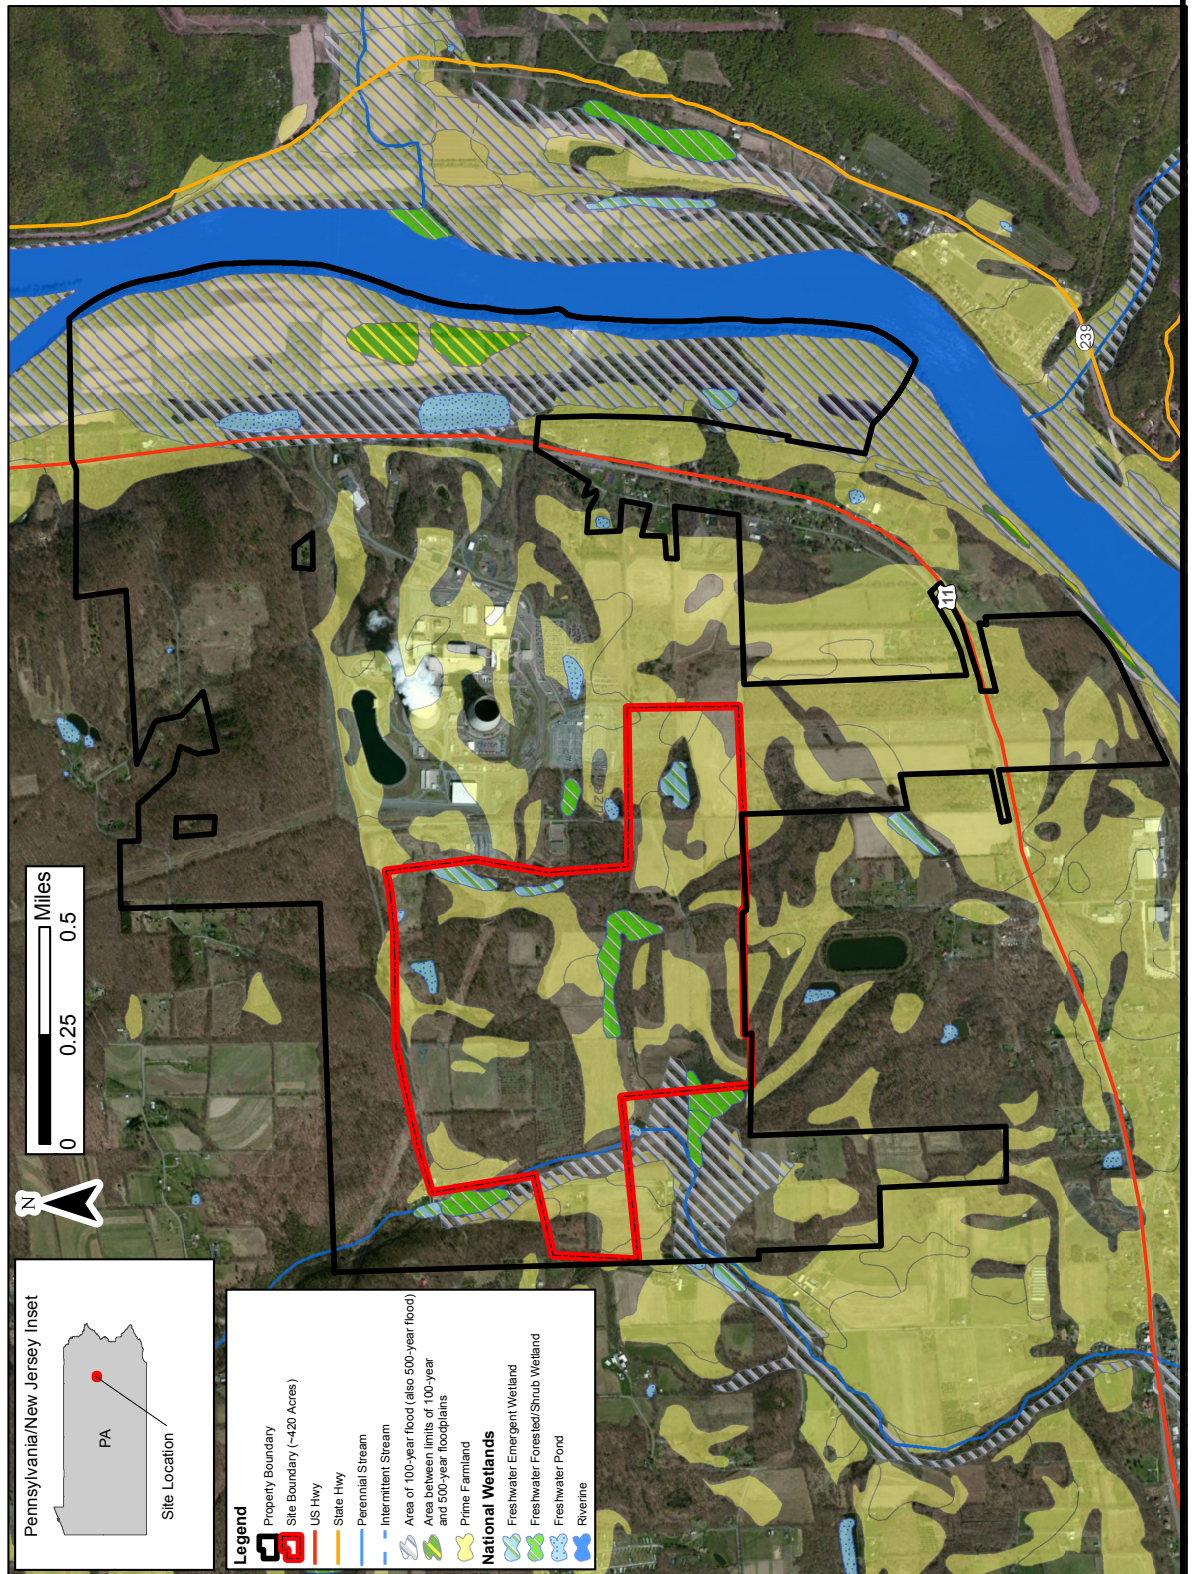

Figure 9.3-15— Alternative Sites and Proposed Site

Figure 9.3-16— BBNPP Vicinity Map

Figure 9.3-17— Montour Site Vicinity Map

Figure 9.3-18— Black Minority Block Groups within 50-Mile Radius of Montour Site

Figure 9.3-19— American Indian Minority Block Groups within 50-Mile Radius of Montour Site

Figure 9.3-20— Aggregate Minority Block Groups within 50-Mile Radius of Montour Site

Figure 9.3-21— Low Income Block Groups within 50-Mile Radius of Montour Site

Figure 9.3-22— Humboldt Industrial Park Vicinity Map