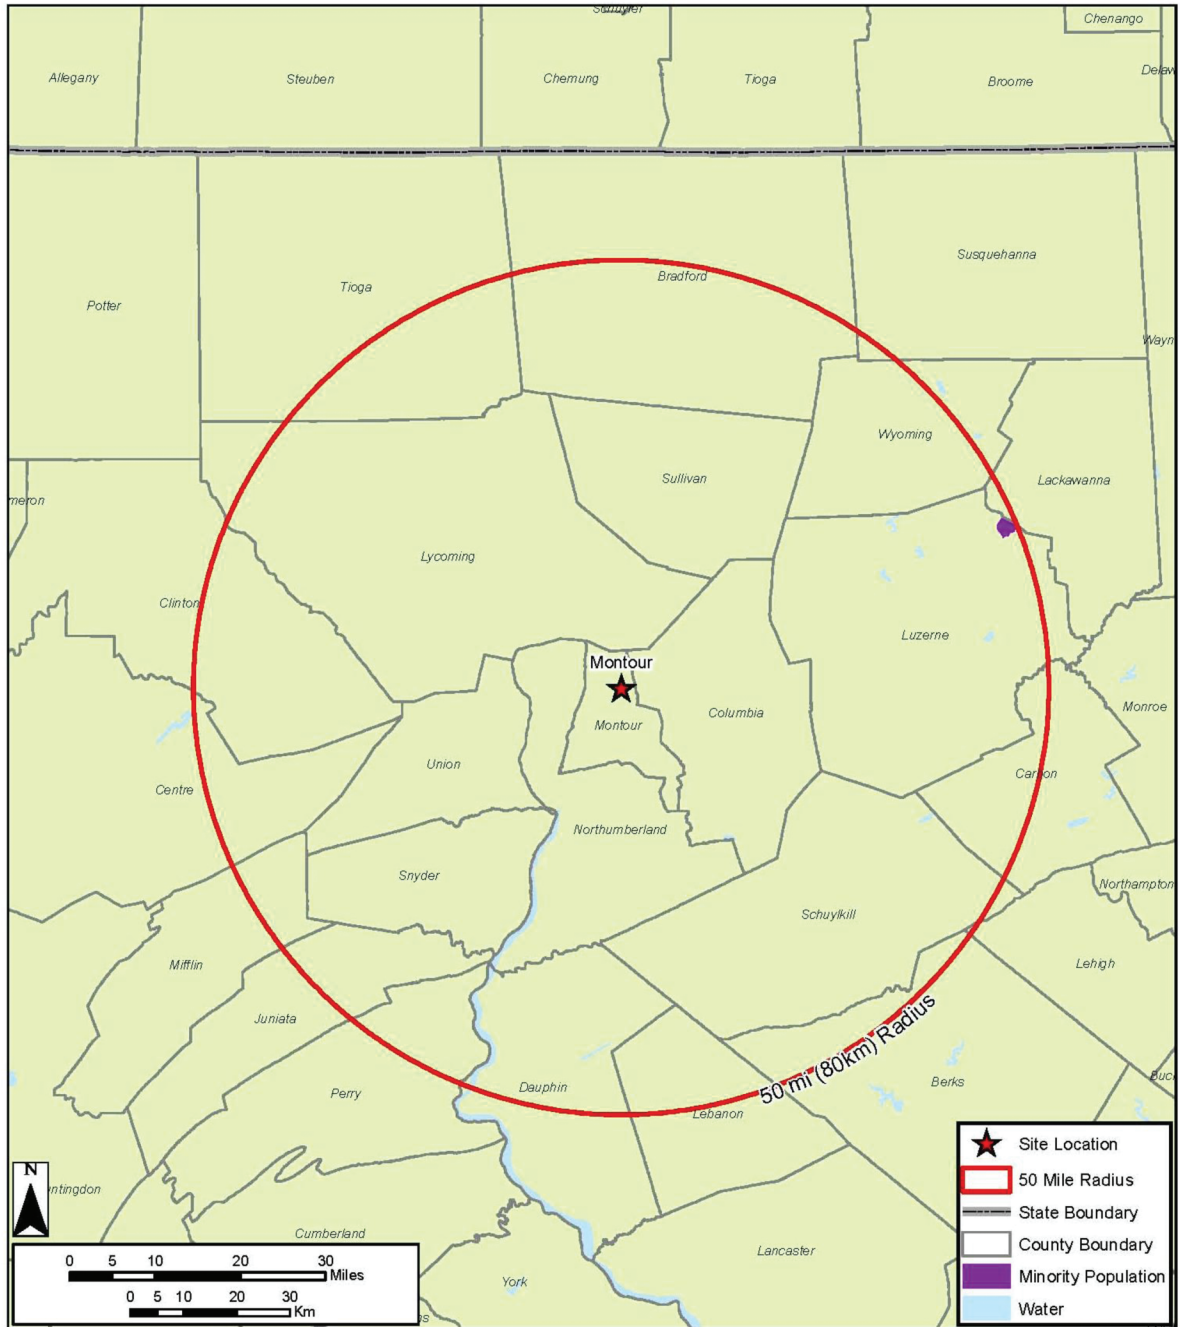

Figure 9.3-15— Alternative Sites and Proposed Site

Figure 9.3-16— BBNPP Vicinity Map

Figure 9.3-17— Montour Site Vicinity Map

Figure 9.3-18— Black Minority Block Groups within 50-Mile Radius of Montour Site

Figure 9.3-19— American Indian Minority Block Groups within 50-Mile Radius of Montour Site

Figure 9.3-20— Aggregate Minority Block Groups within 50-Mile Radius of Montour Site

Figure 9.3-21— Low Income Block Groups within 50-Mile Radius of Montour Site

Figure 9.3-22— Humboldt Industrial Park Vicinity Map