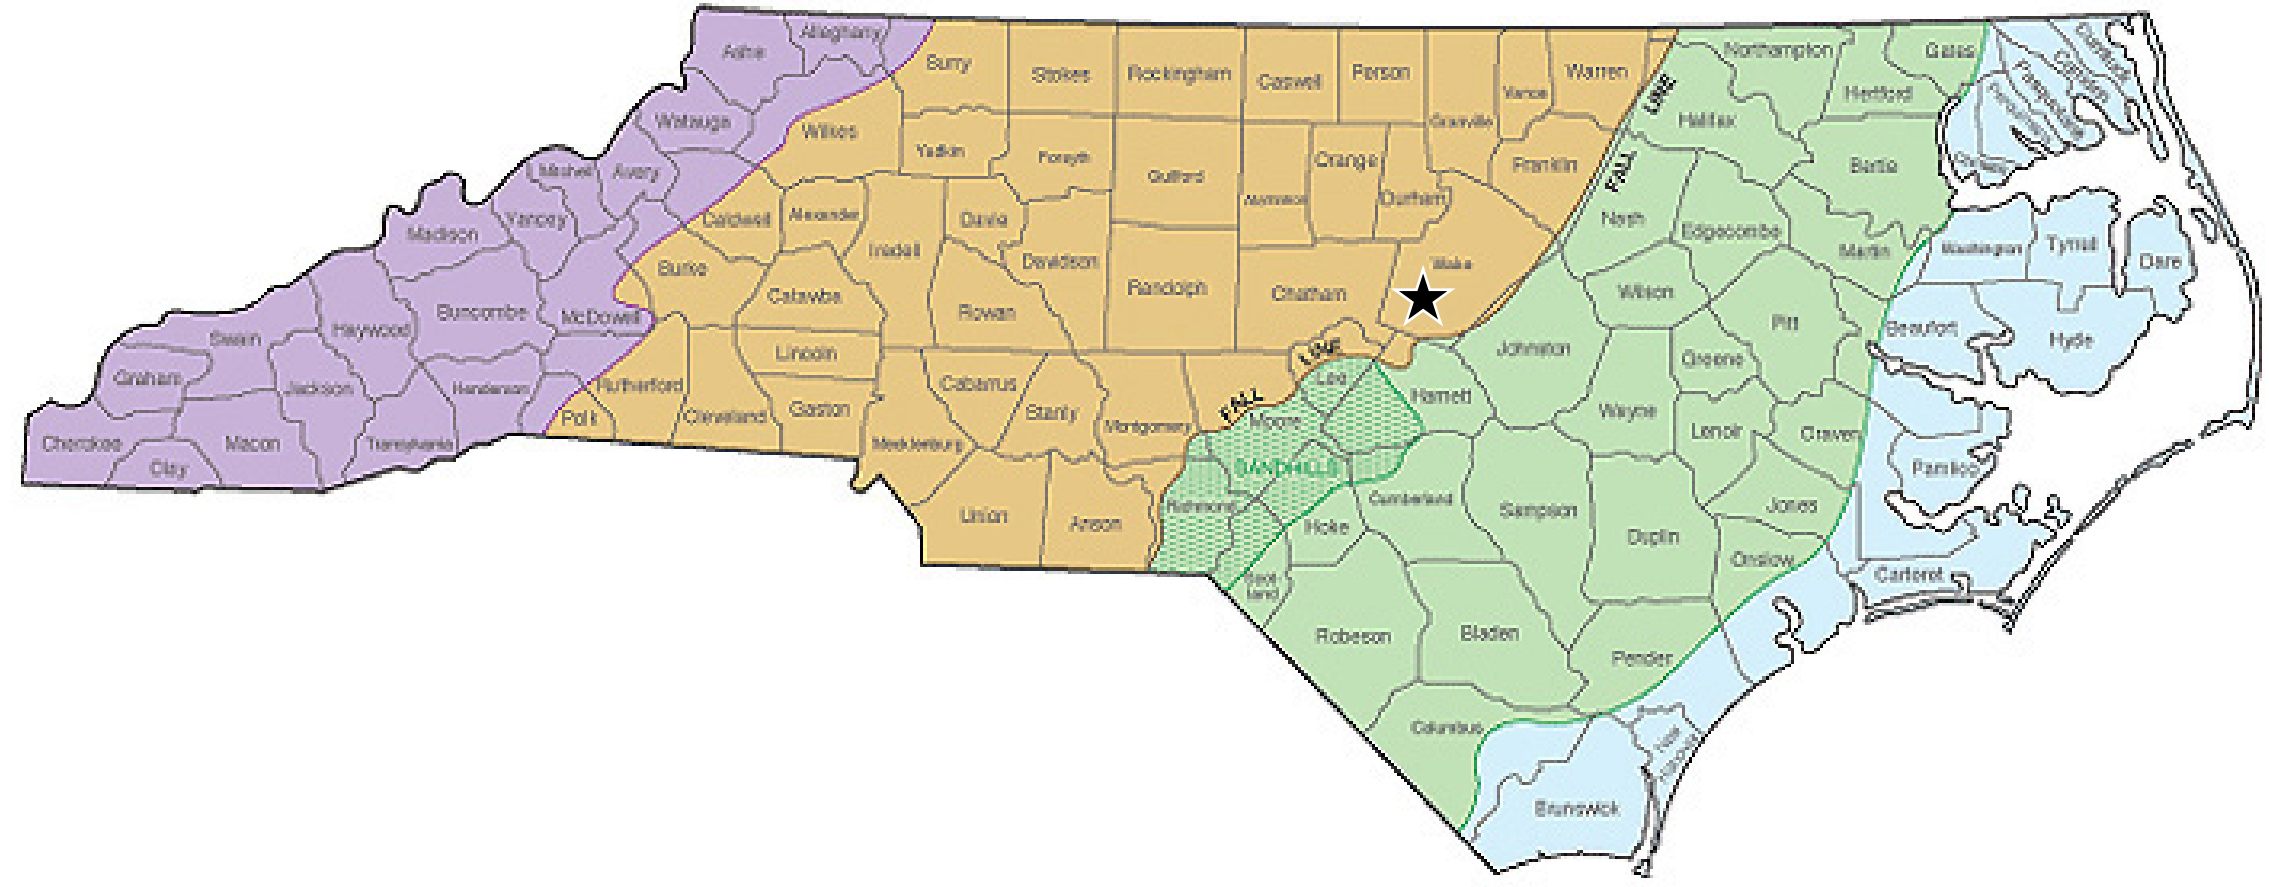

LEGEND

-  Mountains
-  Piedmont
-  Inner Coastal Plain
-  Tidewater
-  HNP Site

Source:
Adapted from E. Raisz, Landforms of the United States (Waltham: Blaisdell Publishing Co., 1940).

Progress Energy Carolinas
**Shearon Harris Nuclear Power Plant
Units 2 and 3
Part 3, Environmental Report**
New Hill, North Carolina

Topographic Regions of North Carolina

FIGURE 2.7-2